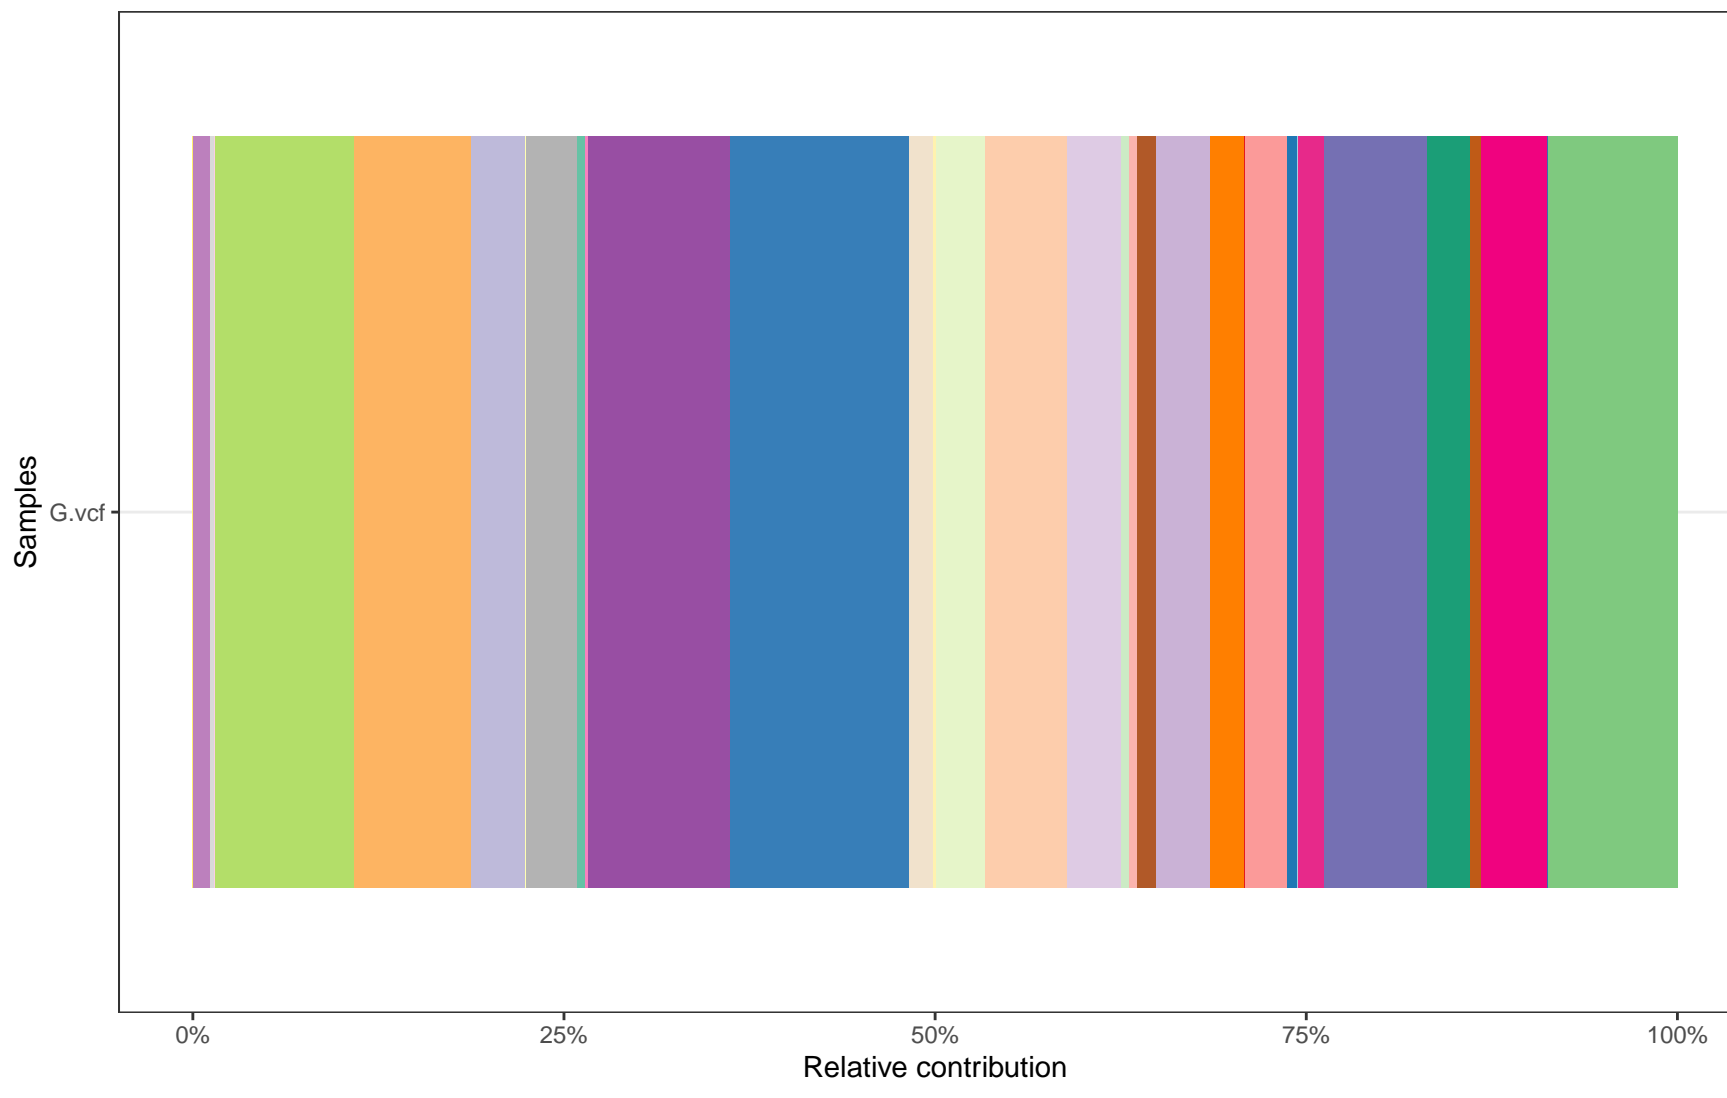

COSMIC signature profiles (on two pages)

*Absolute and Relative Contributions of Cosmic signatures to mutational patterns*

5 most contributing Signatures

- 1
- 37
- 39
- 57
- 58

Samples

Similarity between true and reconstructed profiles (with all Cosmic sig.)