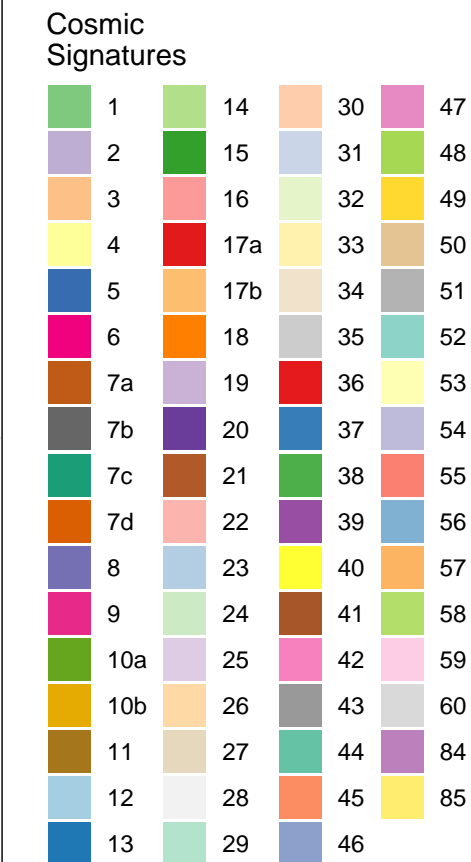

COSMIC signature profiles (on two pages)

*Absolute and Relative Contributions of Cosmic signatures to mutational patterns*

5 most contributing Signatures

- 1
- 37
- 39
- 57
- 58

Samples

Similarity between true and reconstructed profiles (with all Cosmic sig.)