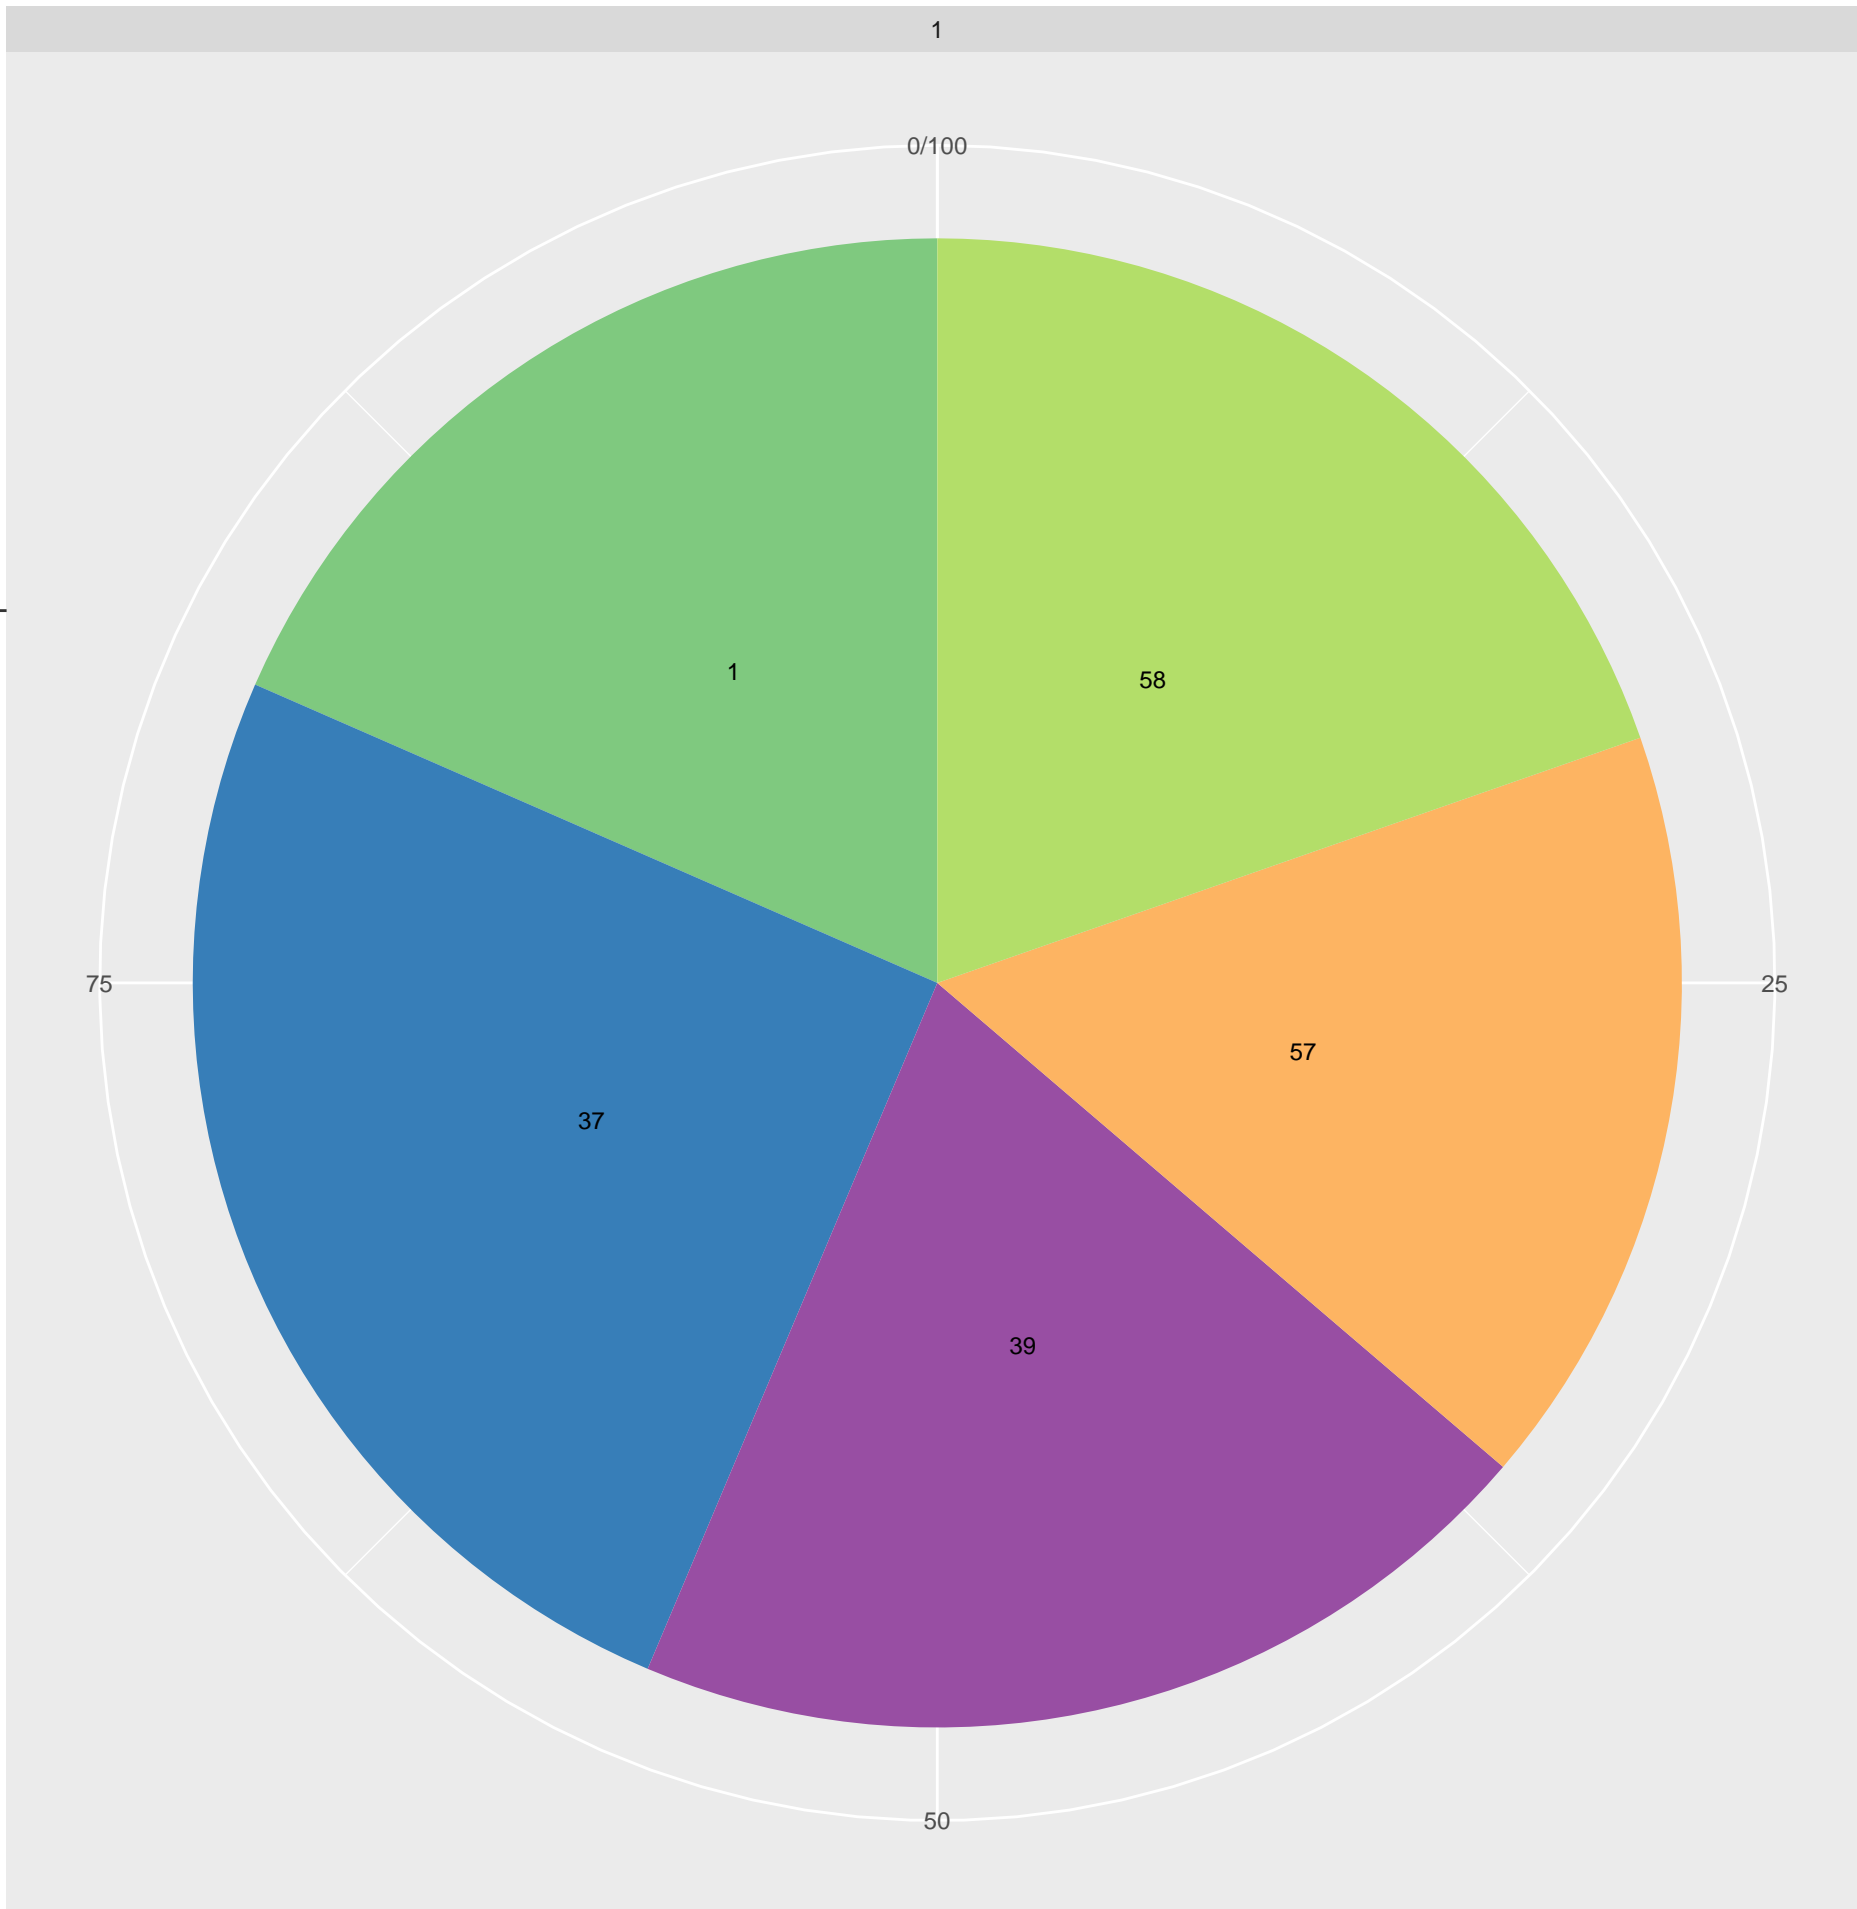

COSMIC signature profiles (on two pages)

*Absolute and Relative Contributions of Cosmic signatures to mutational patterns*

5 most contributing Signatures

- 1
- 37
- 39
- 57
- 58

Samples

Similarity between true and reconstructed profiles (with all Cosmic sig.)