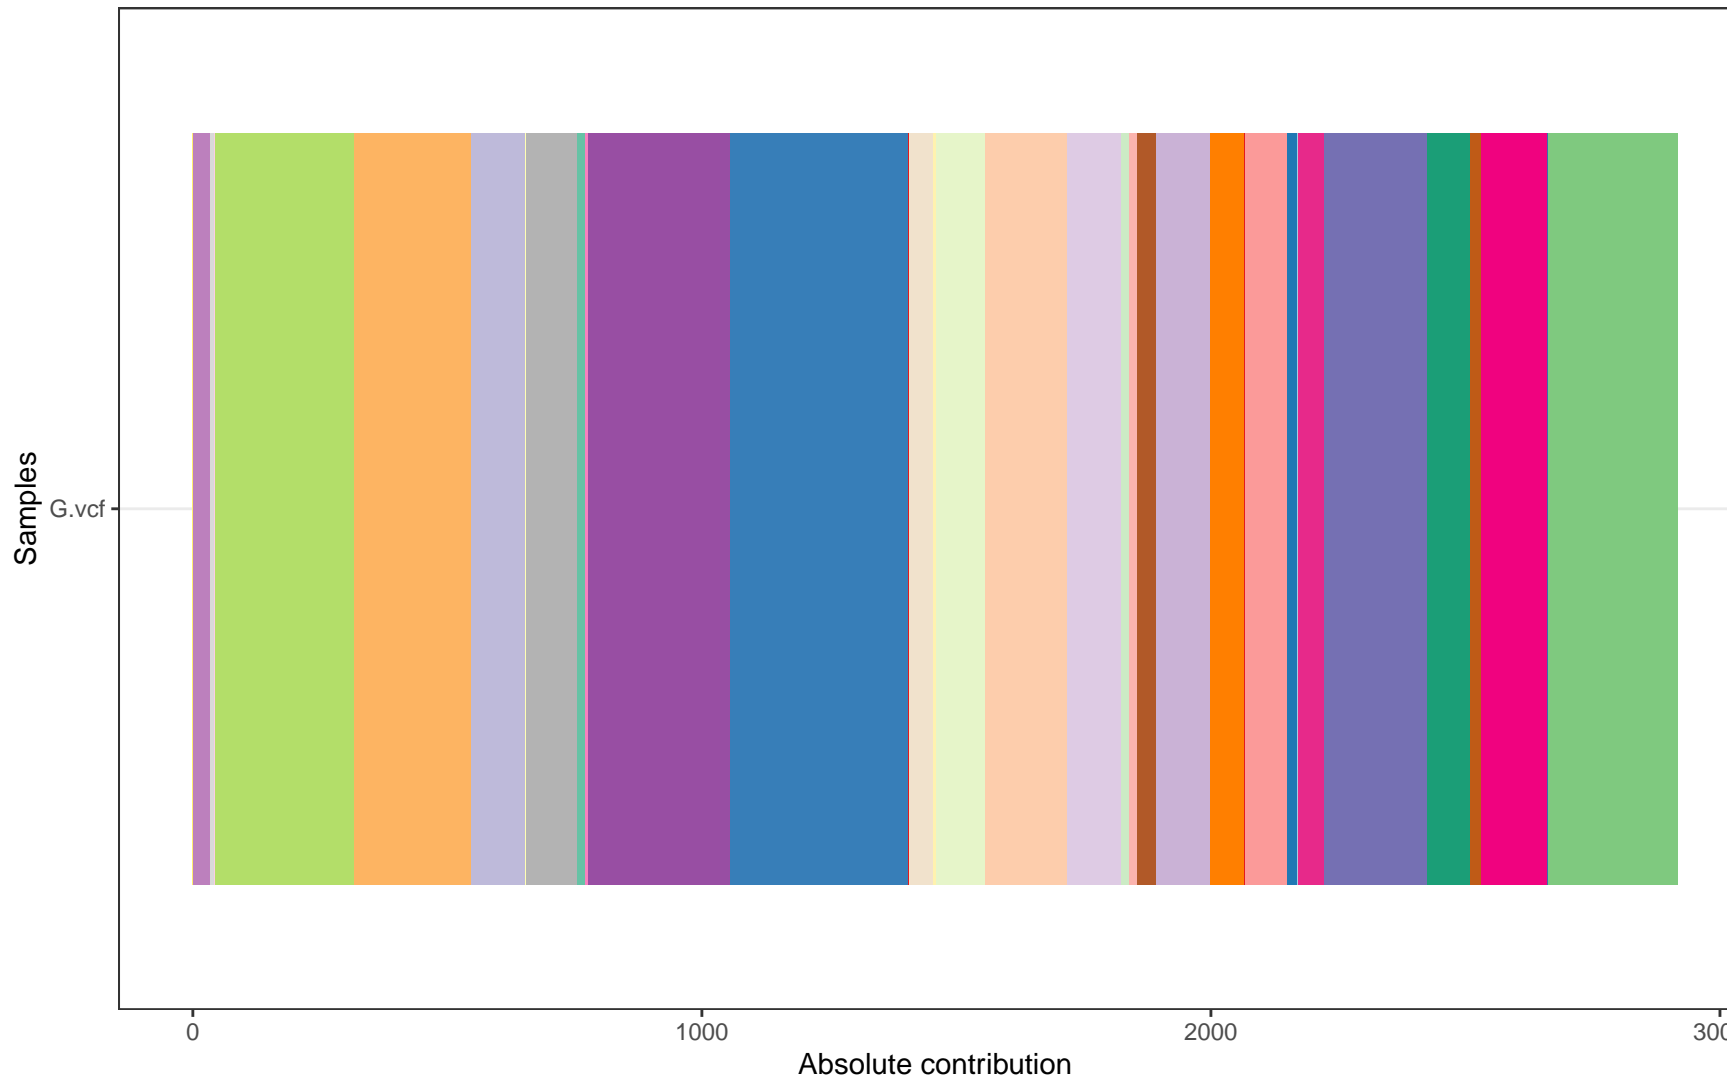

COSMIC signature profiles (on two pages)

*Absolute and Relative Contributions of Cosmic signatures to mutational patterns*

5 most contributing Signatures

- 1
- 37
- 39
- 57
- 58

Samples

Similarity between true and reconstructed profiles (with all Cosmic sig.)