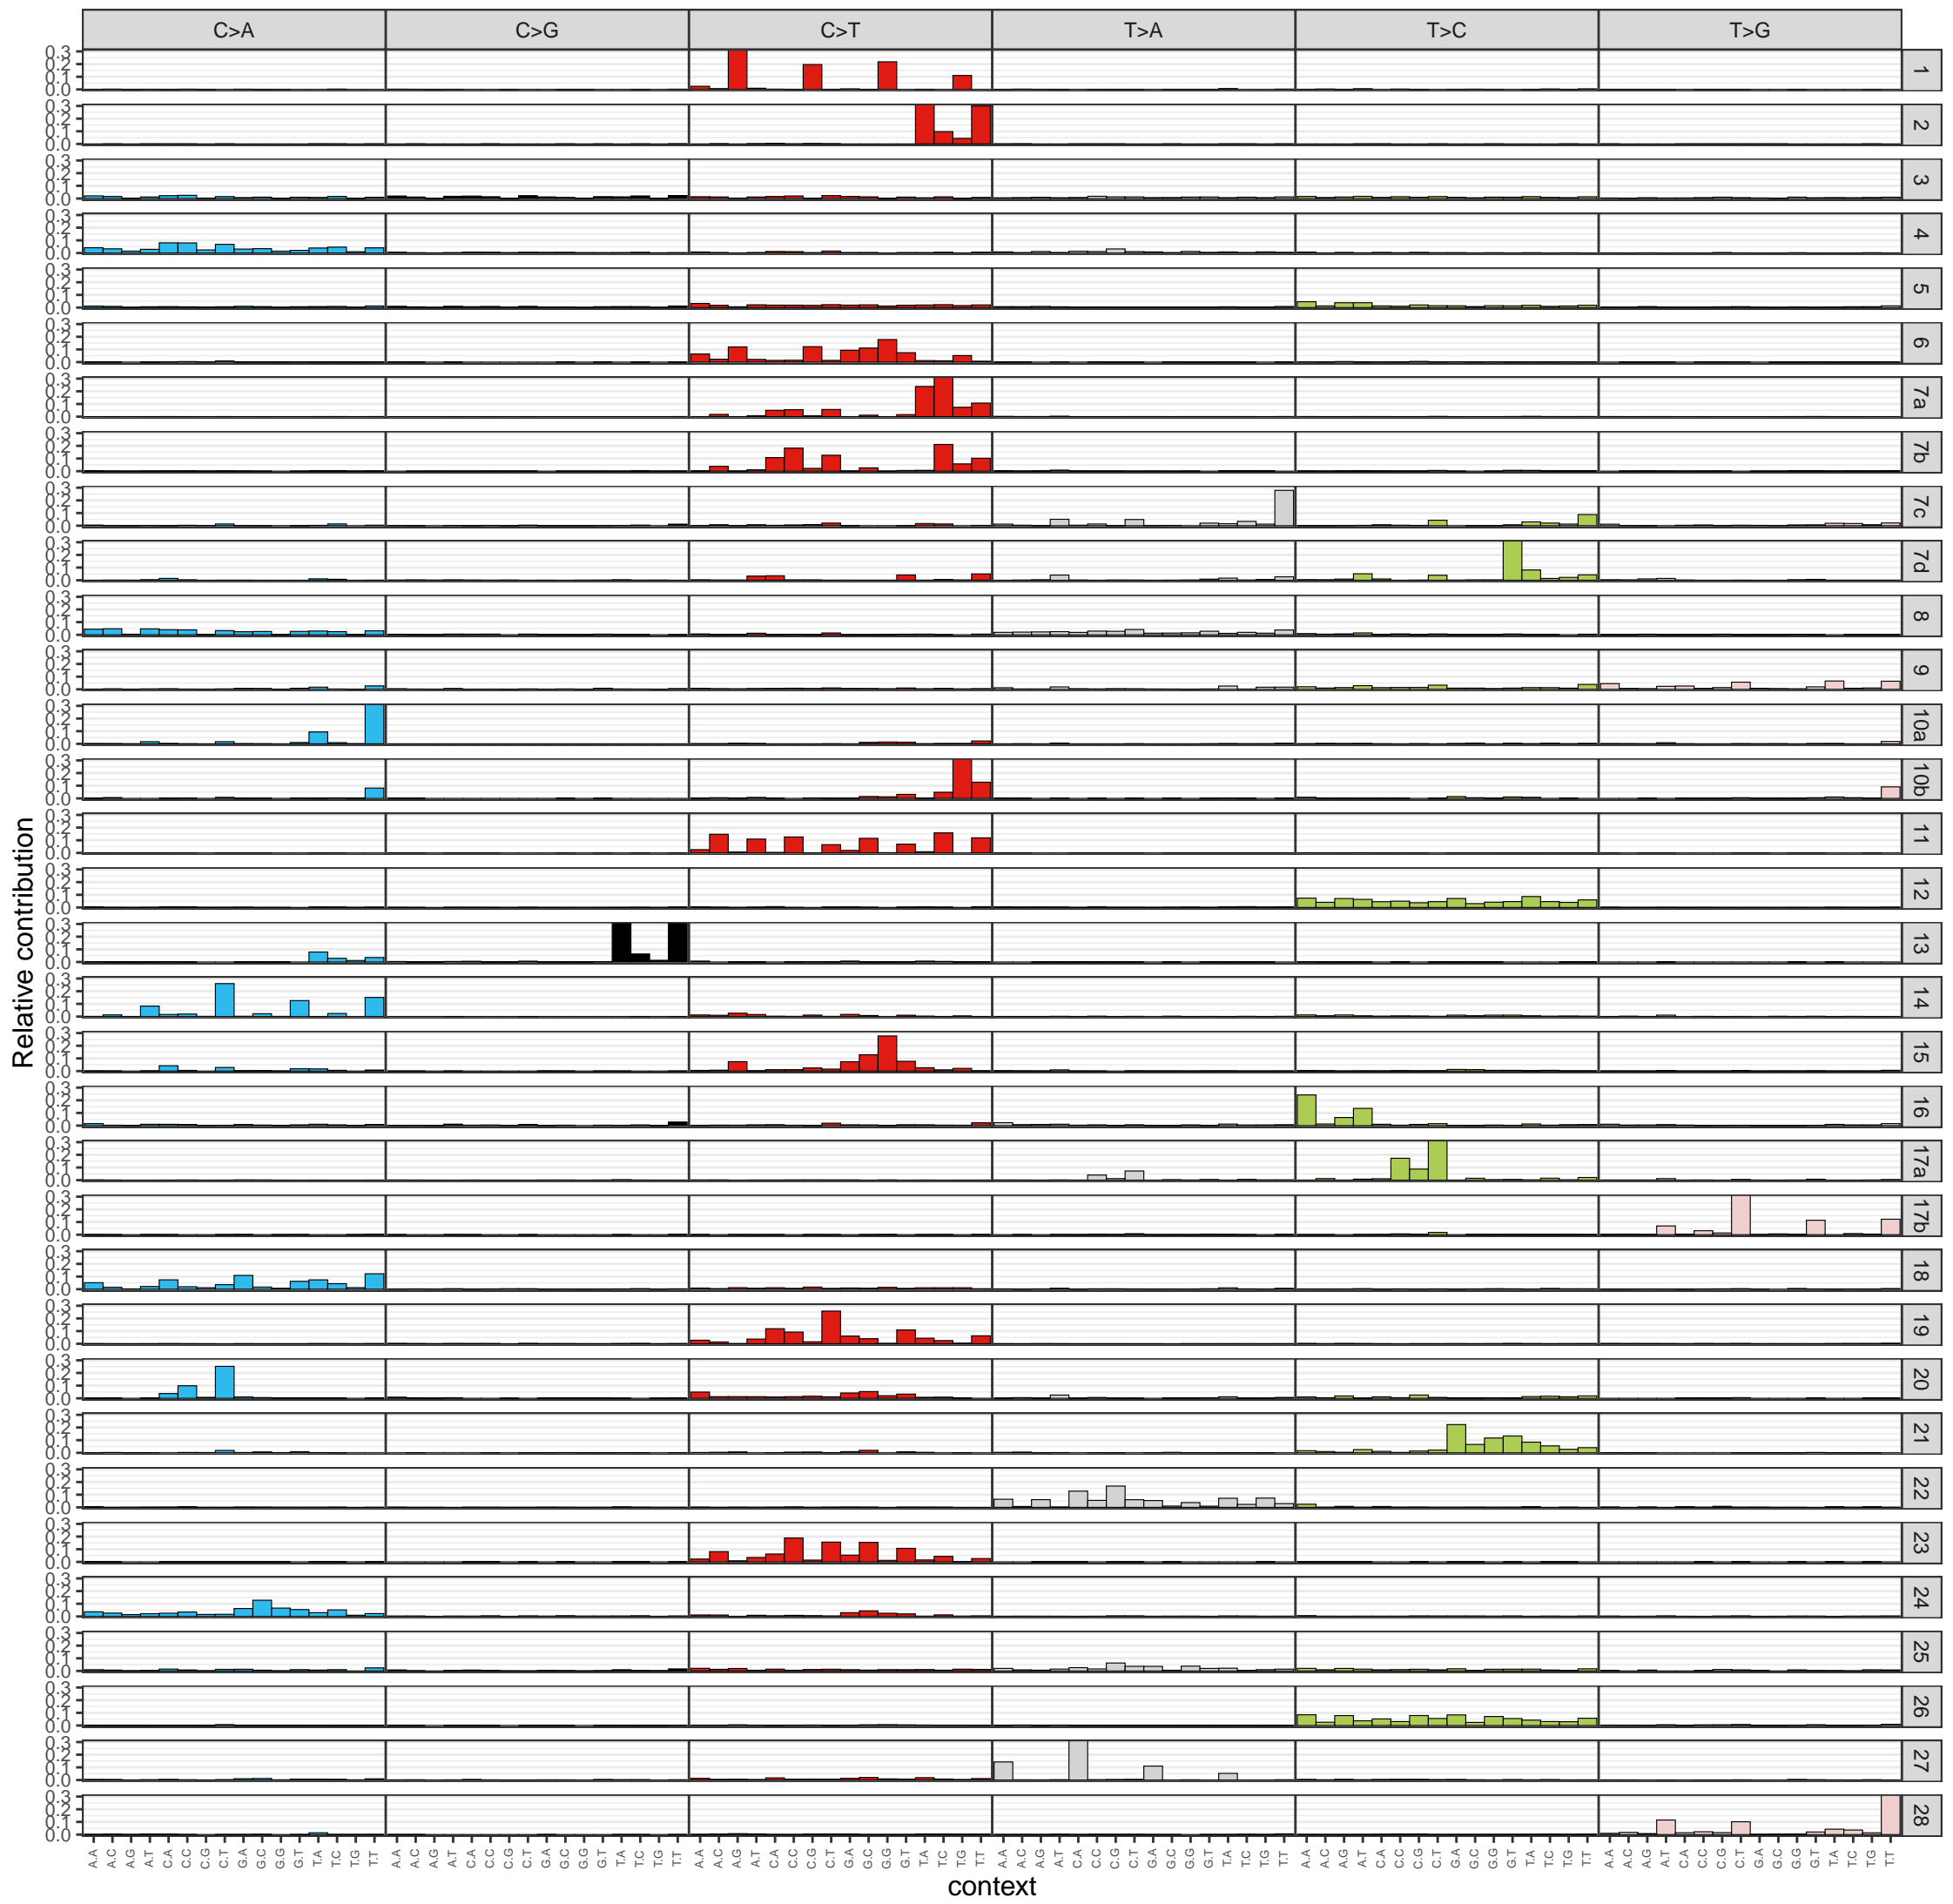

COSMIC signature profiles (on two pages)

*Absolute and Relative Contributions of Cosmic signatures to mutational patterns*

5 most contributing Signatures

- 1
- 37
- 39
- 57
- 58

Samples

Similarity between true and reconstructed profiles (with all Cosmic sig.)