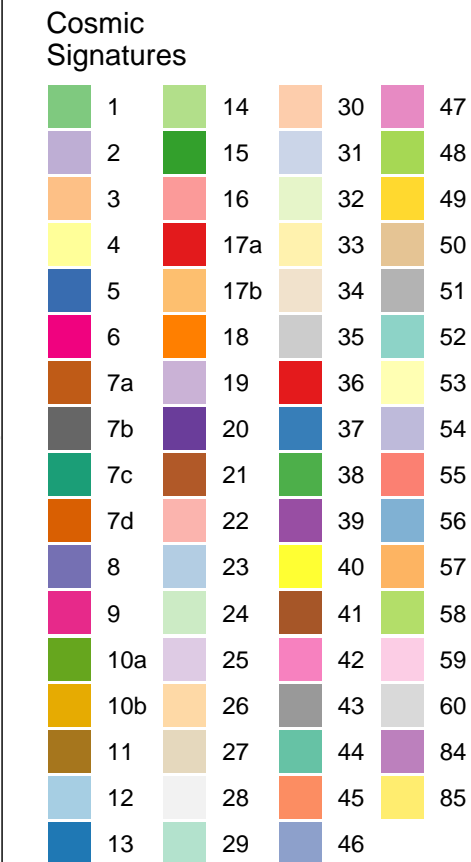

COSMIC signature profiles (on two pages)

*Absolute and Relative Contributions of Cosmic signatures to mutational patterns*

5 most contributing Signatures

- 1
- 37
- 39
- 57
- 58

Samples

Similarity between true and reconstructed profiles (with all Cosmic sig.)