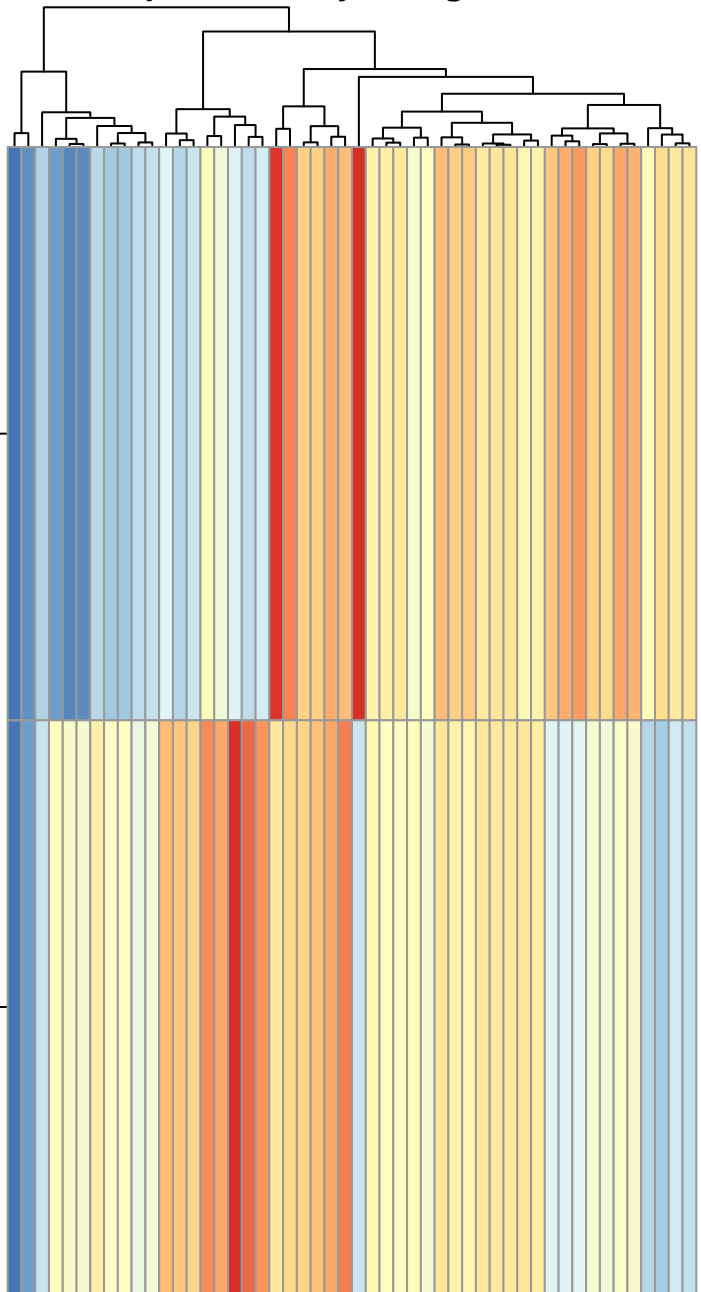

# Heatmap of Pathway Deregulation Score

MISMATCH\_REPAIR

REGULATION\_OF\_AUTOPHAGY