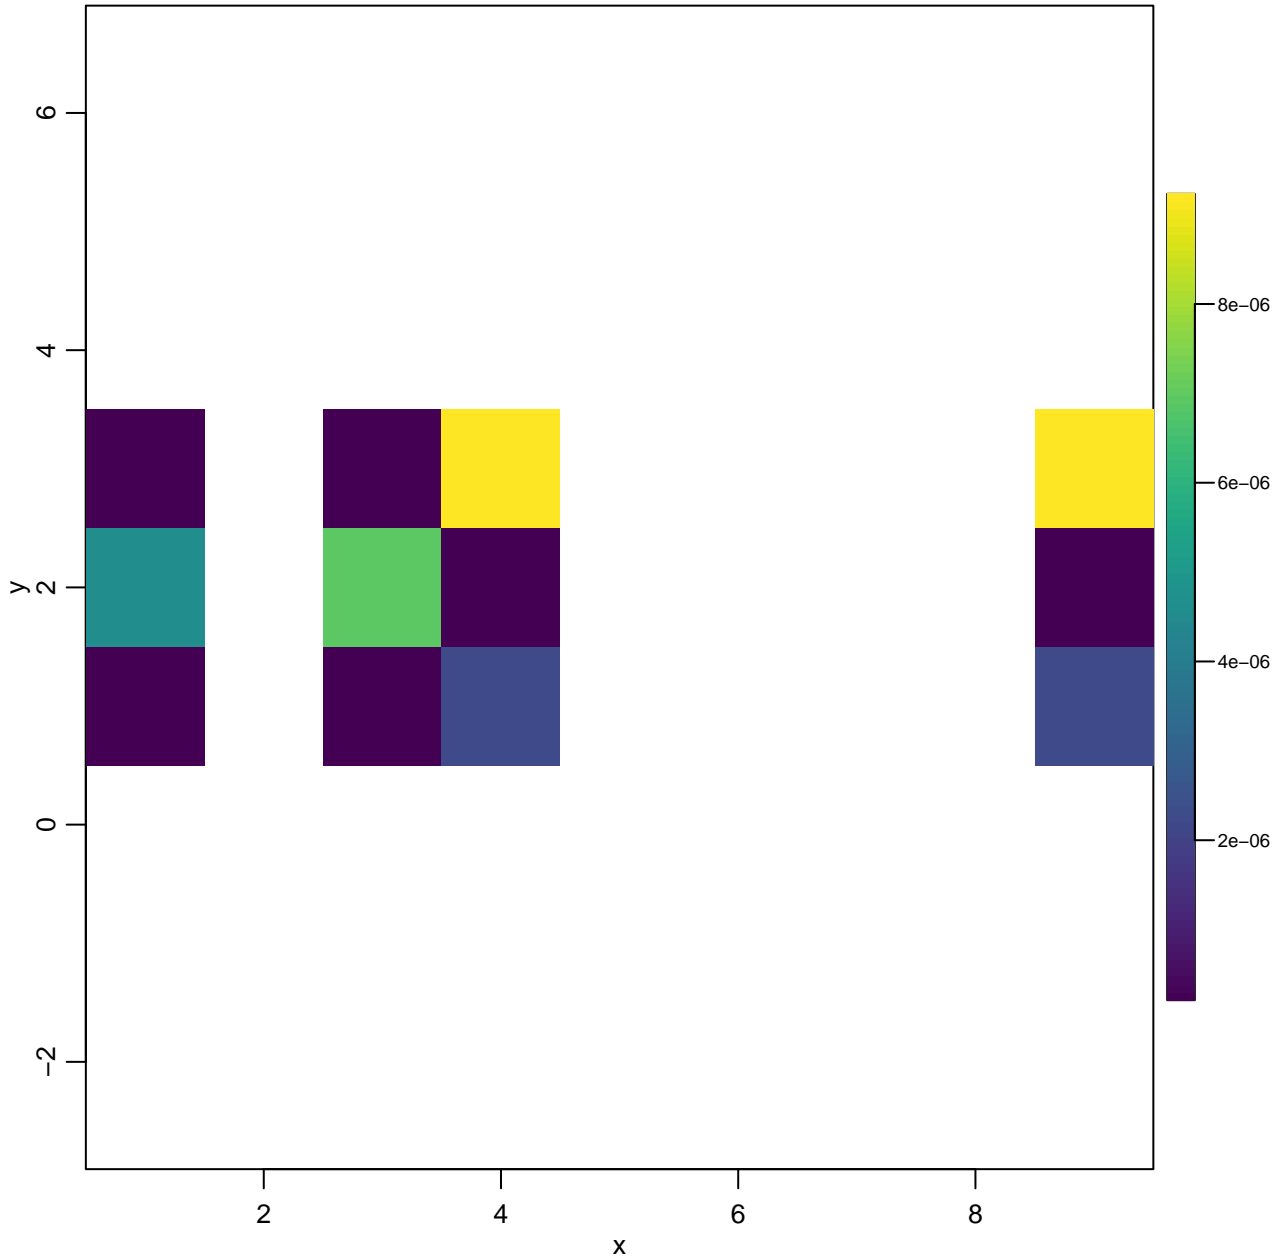

Colocalization for file:

123_combined.RData

properties	values
Number of m/z features	8399
Range of m/z values	100.08 – 799.92
Number of pixels	12
Range of x coordinates	1 – 9
Range of y coordinates	1 – 3
Range of intensities	0 – 9.24
Number of NA intensities	0
Number of Inf intensities	0
Number of duplicated coordinates	0

100.58

100.67

100.75

101.42

101.92

102.42

103.08

103.5