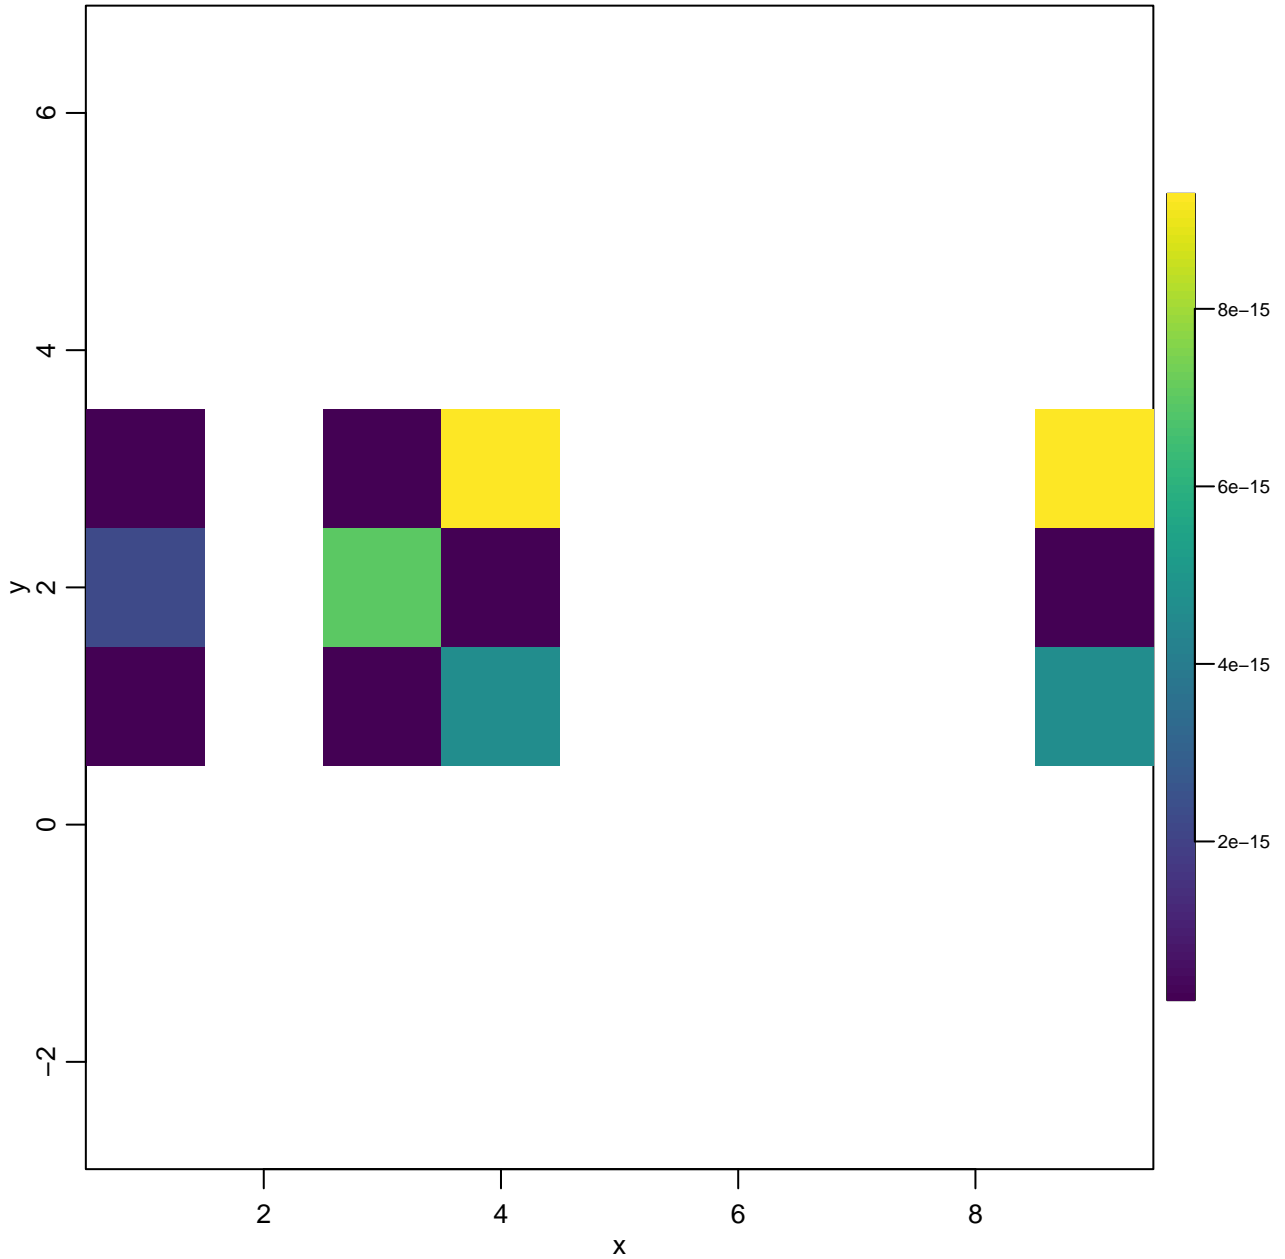

Colocalization for file:

123_combined.RData

properties	values
Number of m/z features	8399
Range of m/z values	100.08 – 799.92
Number of pixels	12
Range of x coordinates	1 – 9
Range of y coordinates	1 – 3
Range of intensities	0 – 9.24
Number of NA intensities	0
Number of Inf intensities	0
Number of duplicated coordinates	0

100.58

100.67

100.75

101.42

101.92

102.42

103.08

103.5