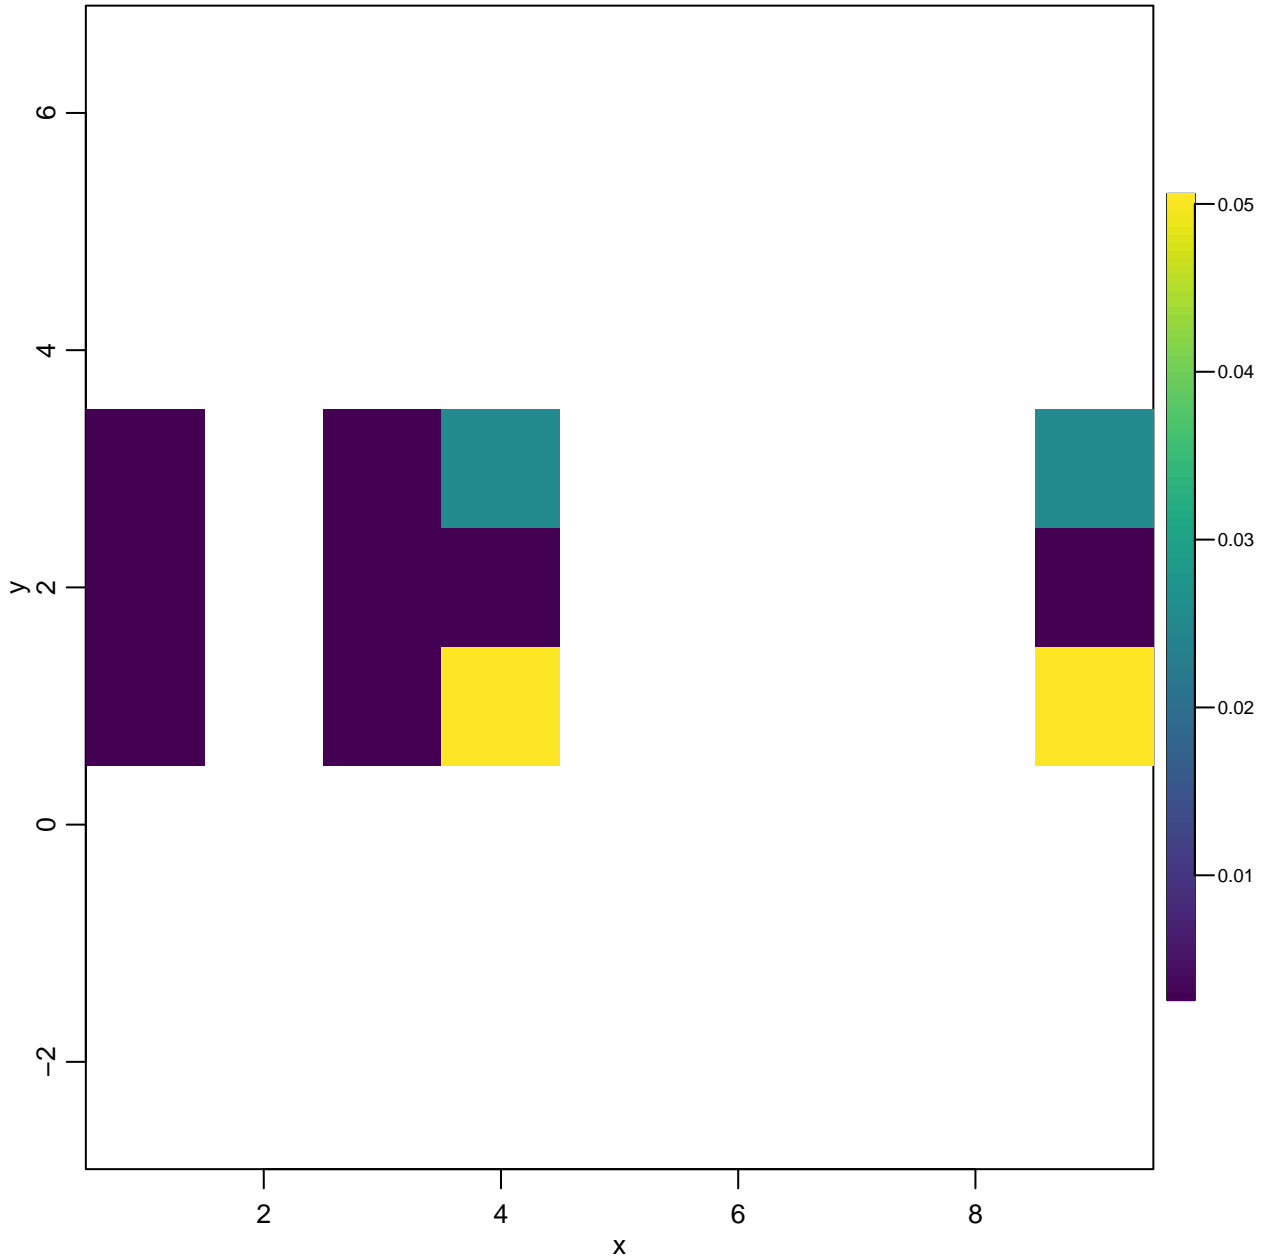

Colocalization for file:

123_combined.RData

properties	values
Number of m/z features	8399
Range of m/z values	100.08 – 799.92
Number of pixels	12
Range of x coordinates	1 – 9
Range of y coordinates	1 – 3
Range of intensities	0 – 9.24
Number of NA intensities	0
Number of Inf intensities	0
Number of duplicated coordinates	0

100.58

100.67

100.75

101.42

101.92

102.42

103.08

103.5