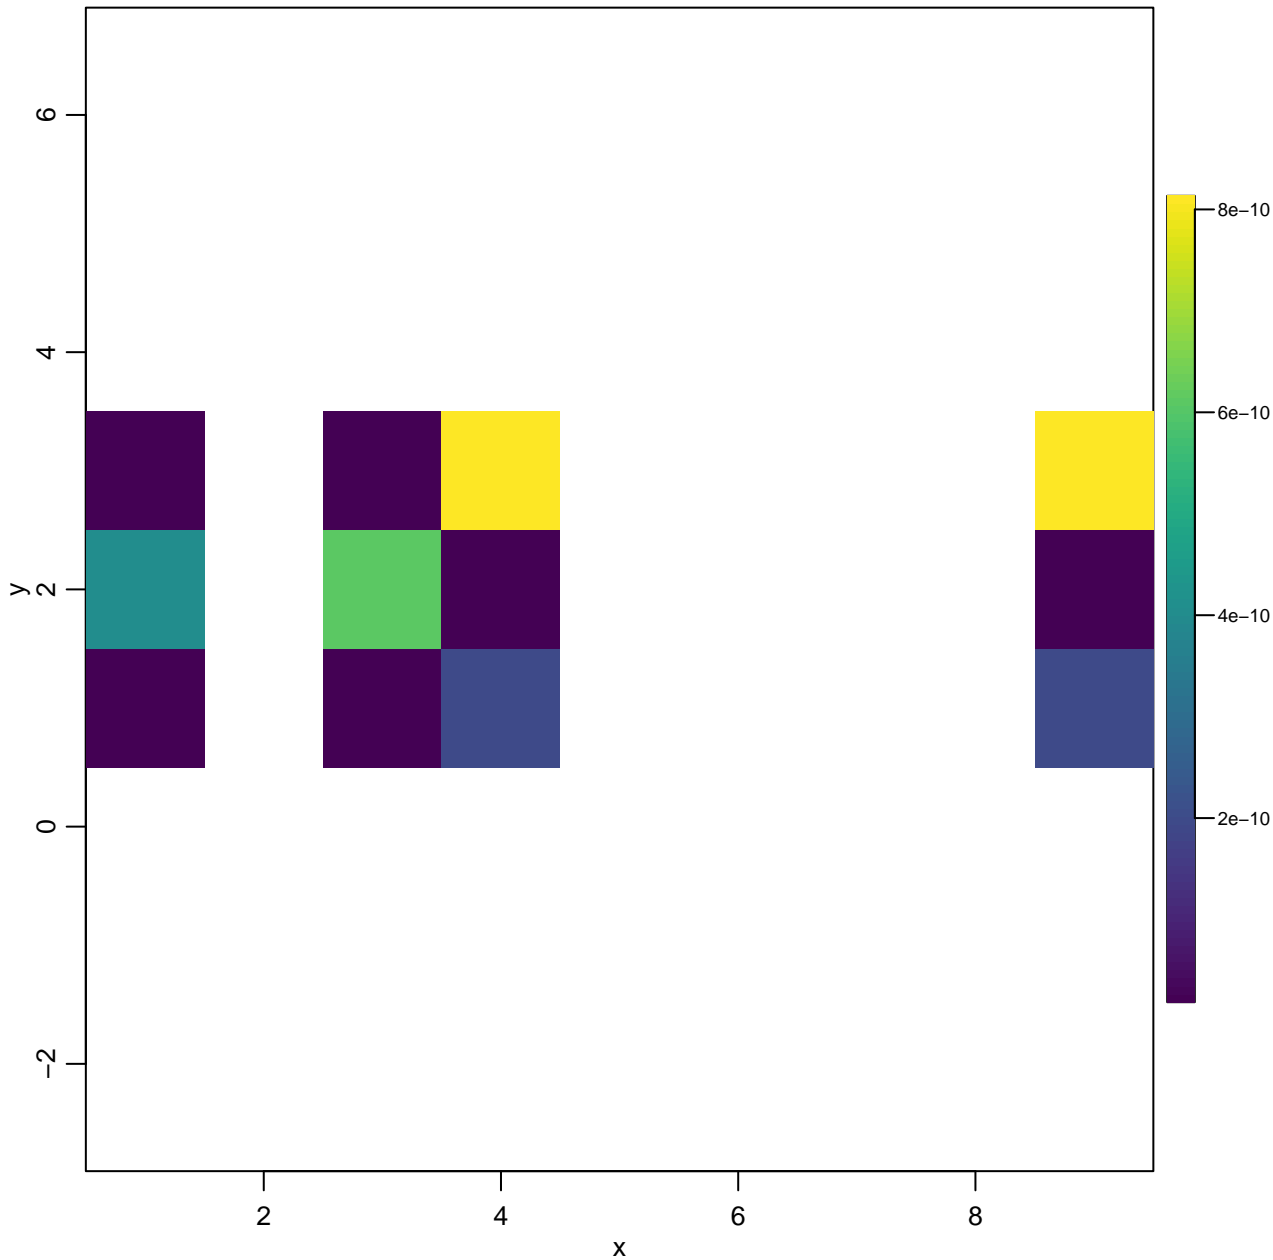

Colocalization for file:

123_combined.RData

properties	values
Number of m/z features	8399
Range of m/z values	100.08 – 799.92
Number of pixels	12
Range of x coordinates	1 – 9
Range of y coordinates	1 – 3
Range of intensities	0 – 9.24
Number of NA intensities	0
Number of Inf intensities	0
Number of duplicated coordinates	0

100.58

100.67

100.75

101.42

101.92

102.42

103.08

103.5