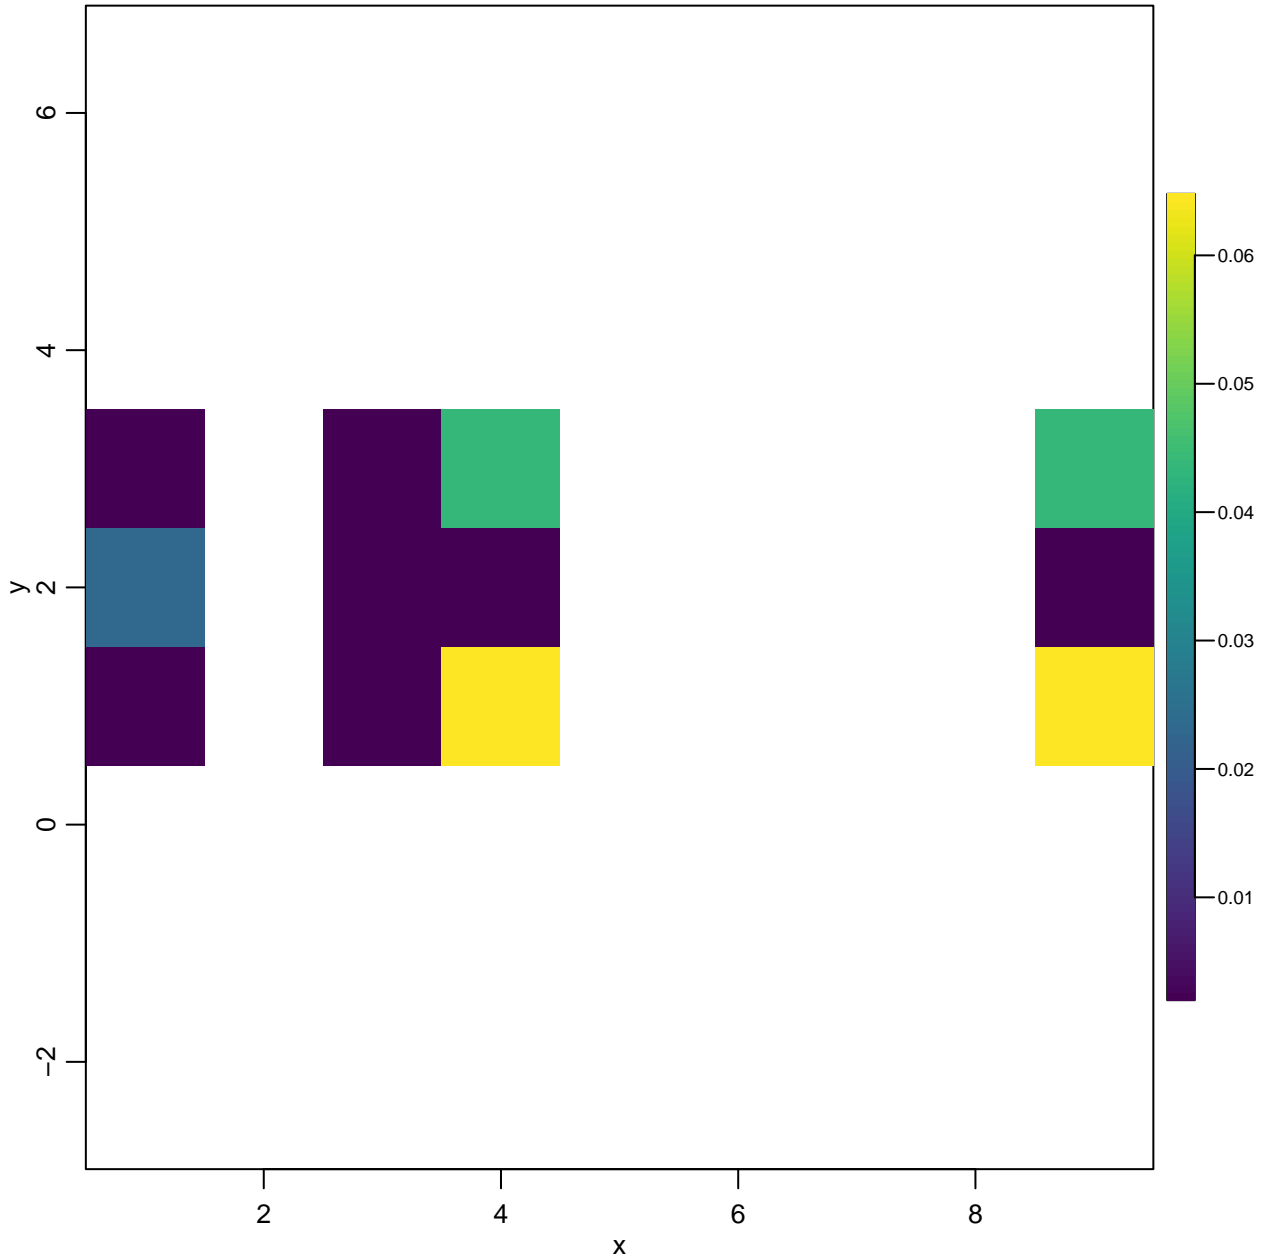

Colocalization for file:

123_combined.RData

properties	values
Number of m/z features	8399
Range of m/z values	100.08 – 799.92
Number of pixels	12
Range of x coordinates	1 – 9
Range of y coordinates	1 – 3
Range of intensities	0 – 9.24
Number of NA intensities	0
Number of Inf intensities	0
Number of duplicated coordinates	0

100.58

100.67

100.75

101.42

101.92

102.42

103.08

103.5