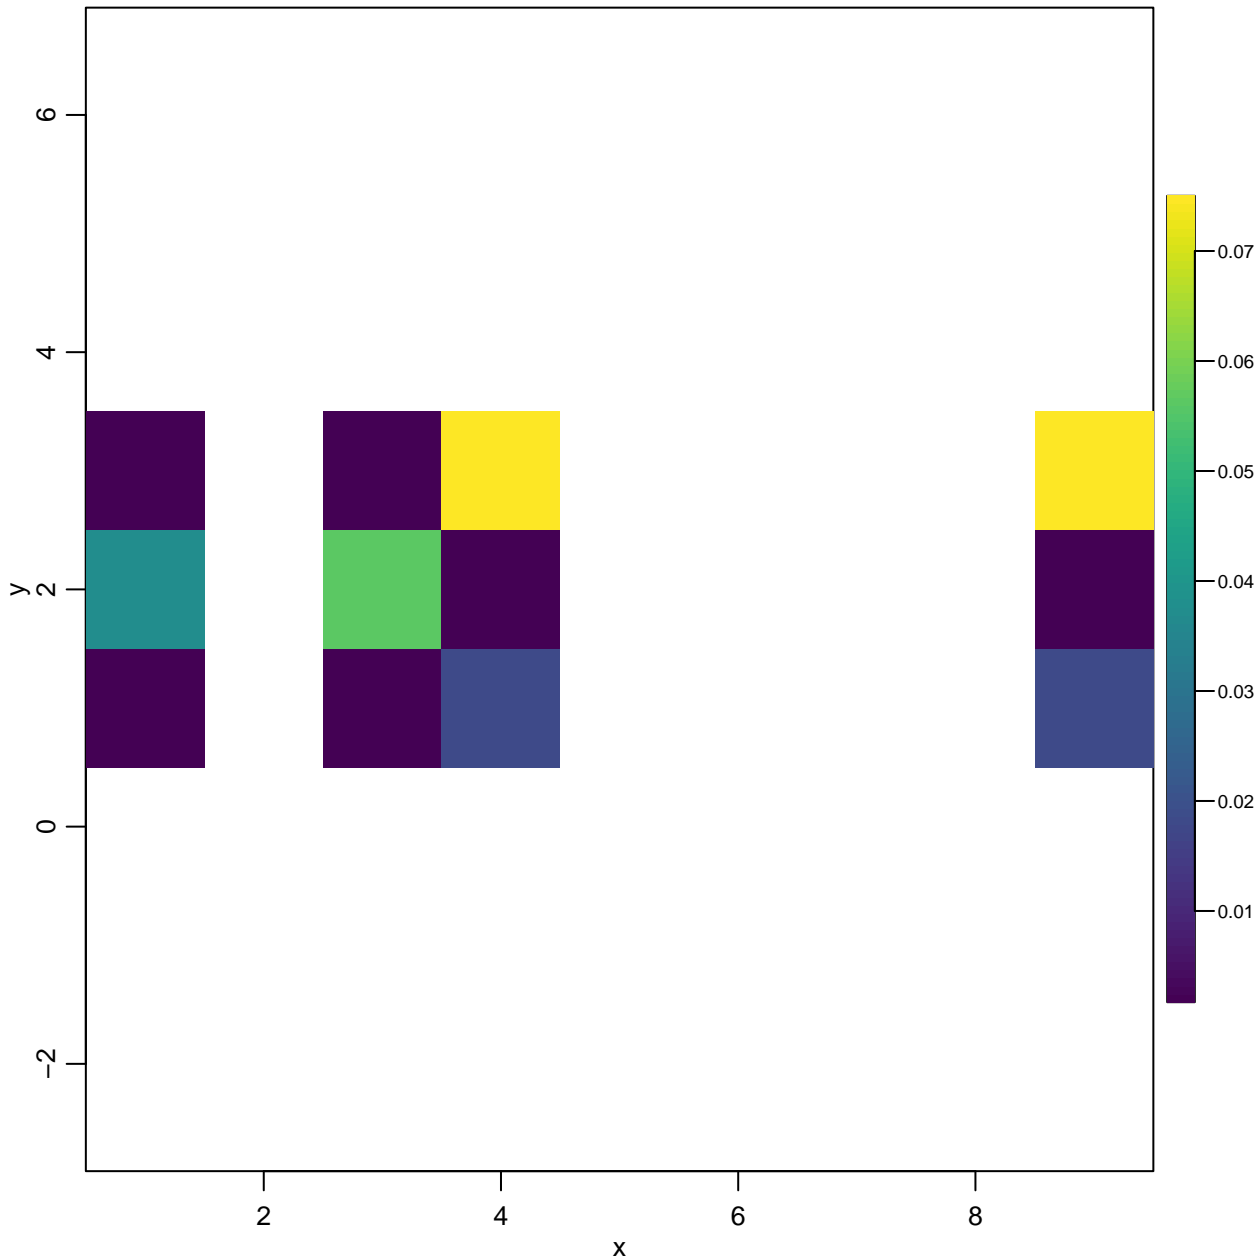

Colocalization for file:

123_combined.RData

properties	values
Number of m/z features	8399
Range of m/z values	100.08 – 799.92
Number of pixels	12
Range of x coordinates	1 – 9
Range of y coordinates	1 – 3
Range of intensities	0 – 9.24
Number of NA intensities	0
Number of Inf intensities	0
Number of duplicated coordinates	0

100.58

100.67

100.75

101.42

101.92

102.42

103.08

103.5