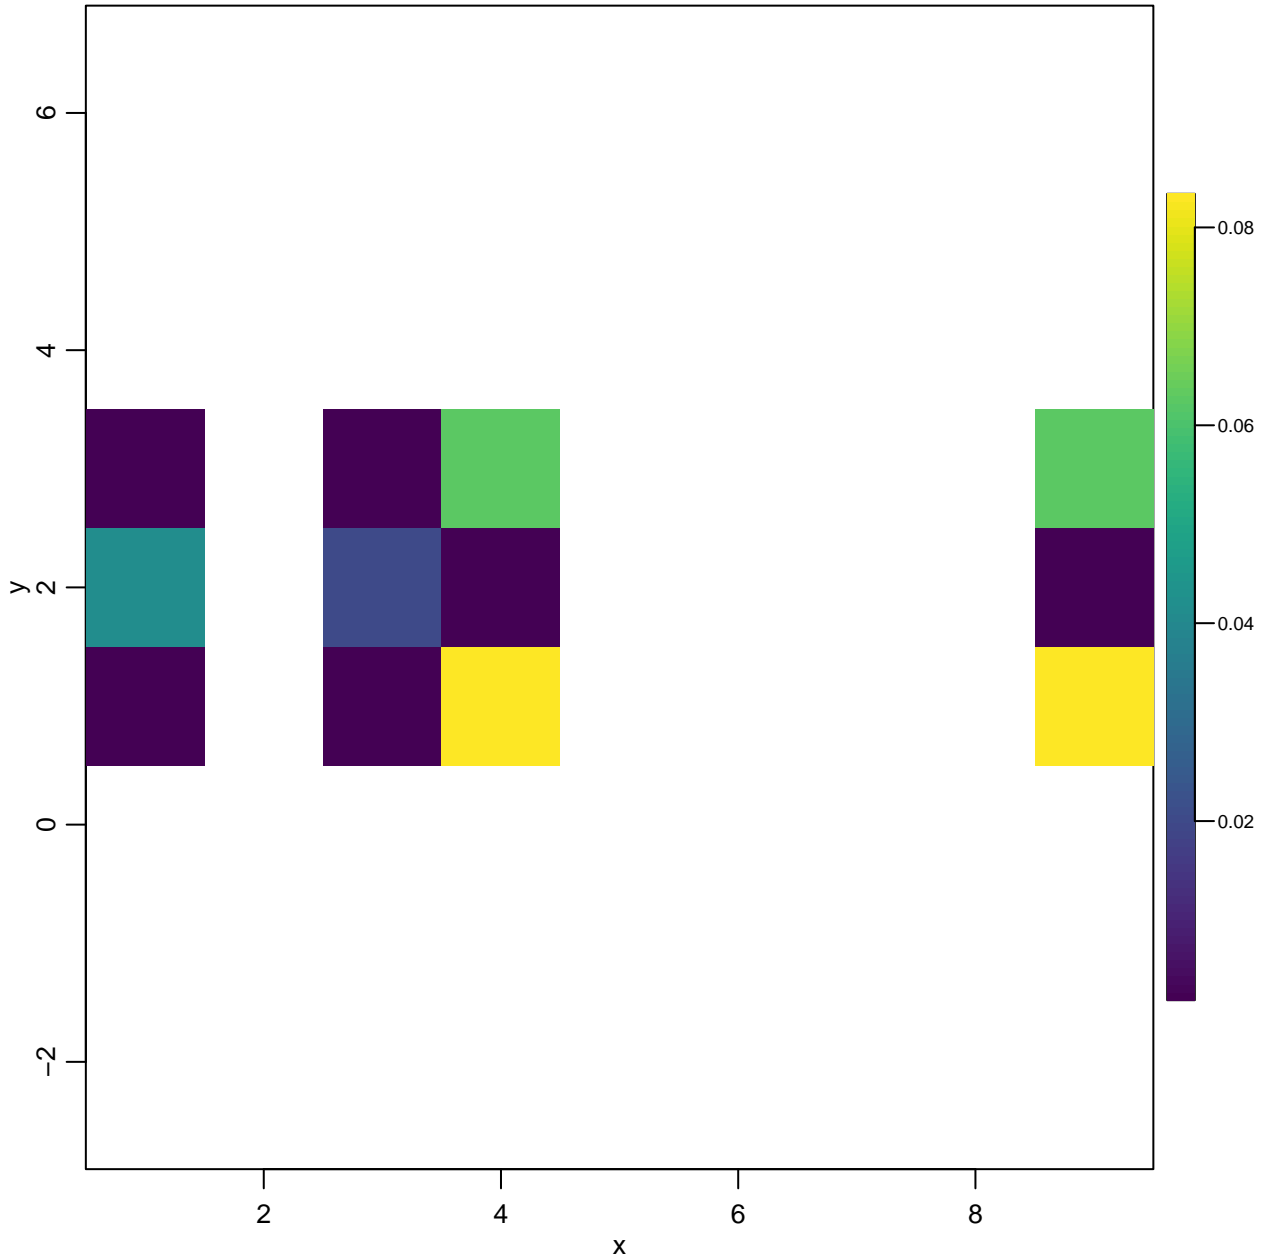

Colocalization for file:

123_combined.RData

properties	values
Number of m/z features	8399
Range of m/z values	100.08 – 799.92
Number of pixels	12
Range of x coordinates	1 – 9
Range of y coordinates	1 – 3
Range of intensities	0 – 9.24
Number of NA intensities	0
Number of Inf intensities	0
Number of duplicated coordinates	0

100.58

100.67

100.75

101.42

101.92

102.42

103.08

103.5