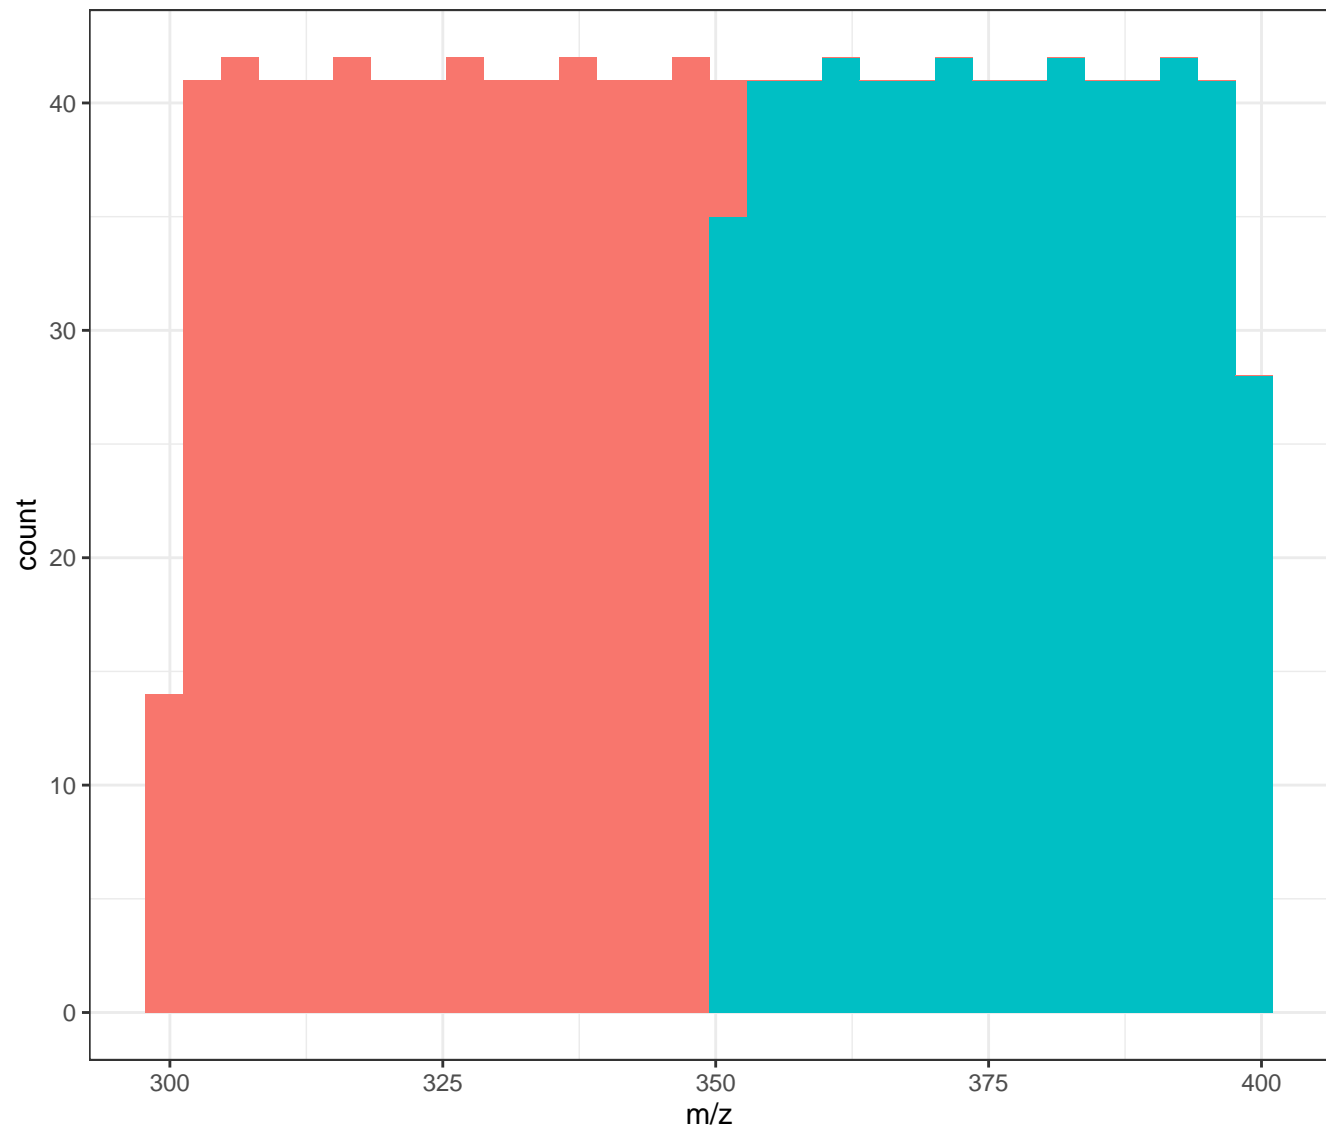

# Qualitycontrol of filtering tool for file:

files\_

<b>properties</b>	<b>before</b>	<b>filtered</b>
Number of m/z features	1199	600
Range of m/z values	300.08 – 399.92	350 – 399.92
Number of pixels	9	3
Range of x coordinates	1 – 3	1 – 3
Range of y coordinates	1 – 3	2 – 2
pixel overview	input pixels: range	valid pixels: range
feature overview	input mz: range	valid mz: range

# Spatial orientation of filtered pixels

annotation

removed pixels

remaining pixels

# Overview of filtered m/z

legend

removed m/z

remaining m/z