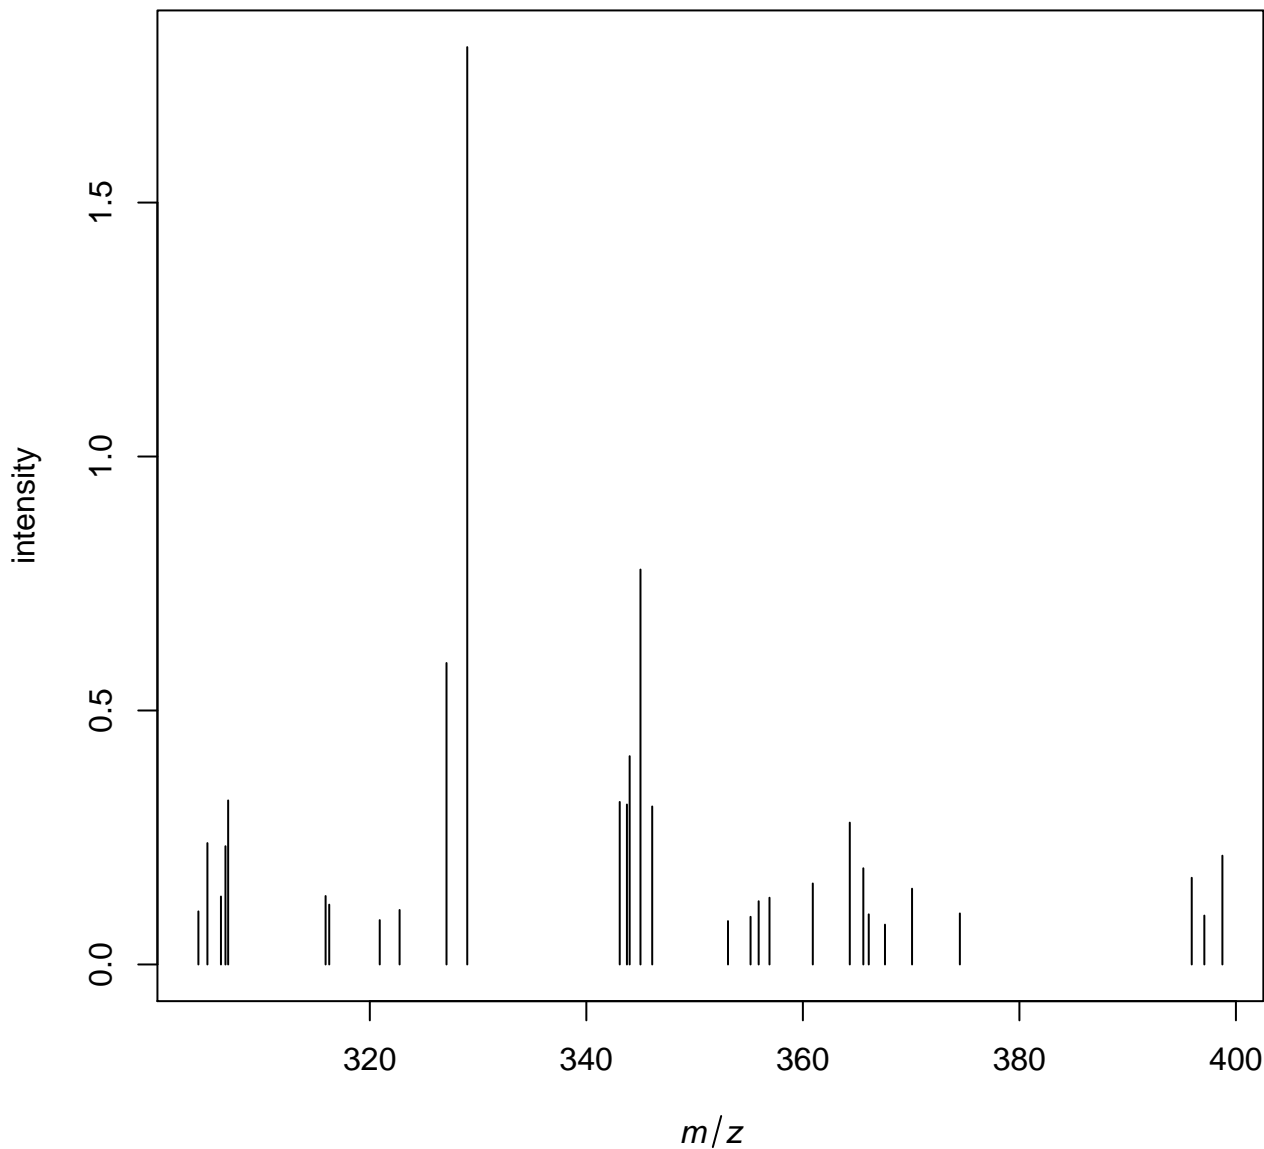

Uploaded Composite Dataset (imzml)

Average spectrum of input file

Spatial orientation of annotated data

annotation

col1 col2 col3

First spectrum after peak detection

	min m/z	max mz	# features	median intensity
<i>inputdata</i>	300.0833	399.9167	1199	0
<i>peaks_picked</i>	300.0833	398.75	32.67	0.15