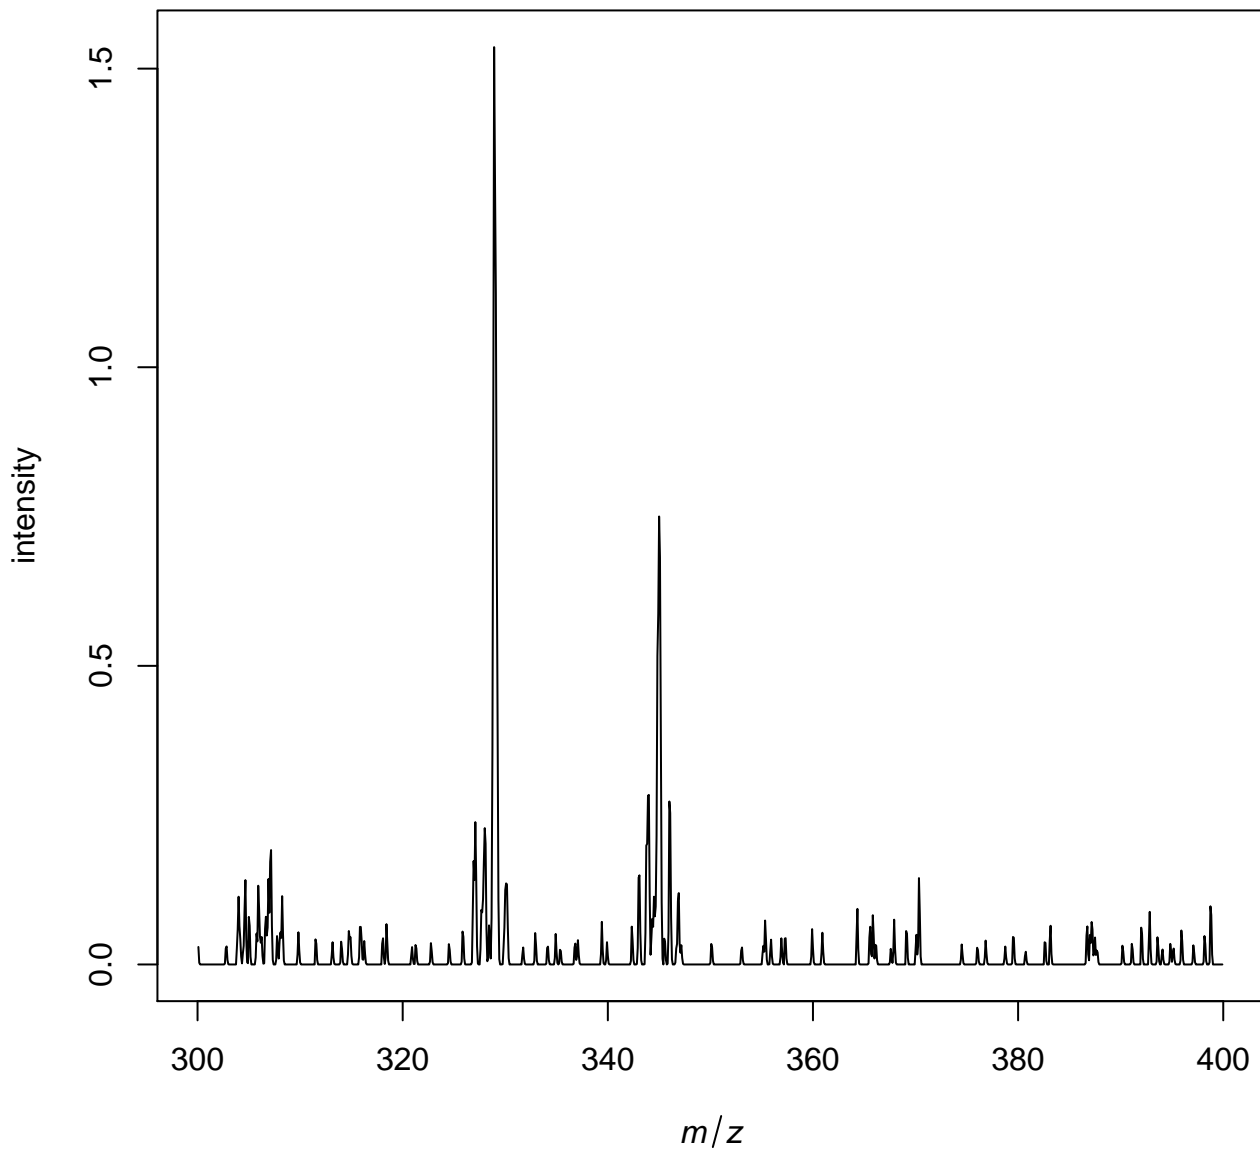

Uploaded Composite Dataset (imzml)

Average spectrum of input file

Spatial orientation of annotated data

annotation

col1 col2 col3

First spectrum after peak detection

	min m/z	max mz	# features	median intensity
<i>inputdata</i>	300.0833	399.9167	1199	0
<i>peaks_picked</i>	300.0833	398.75	32.67	0.15