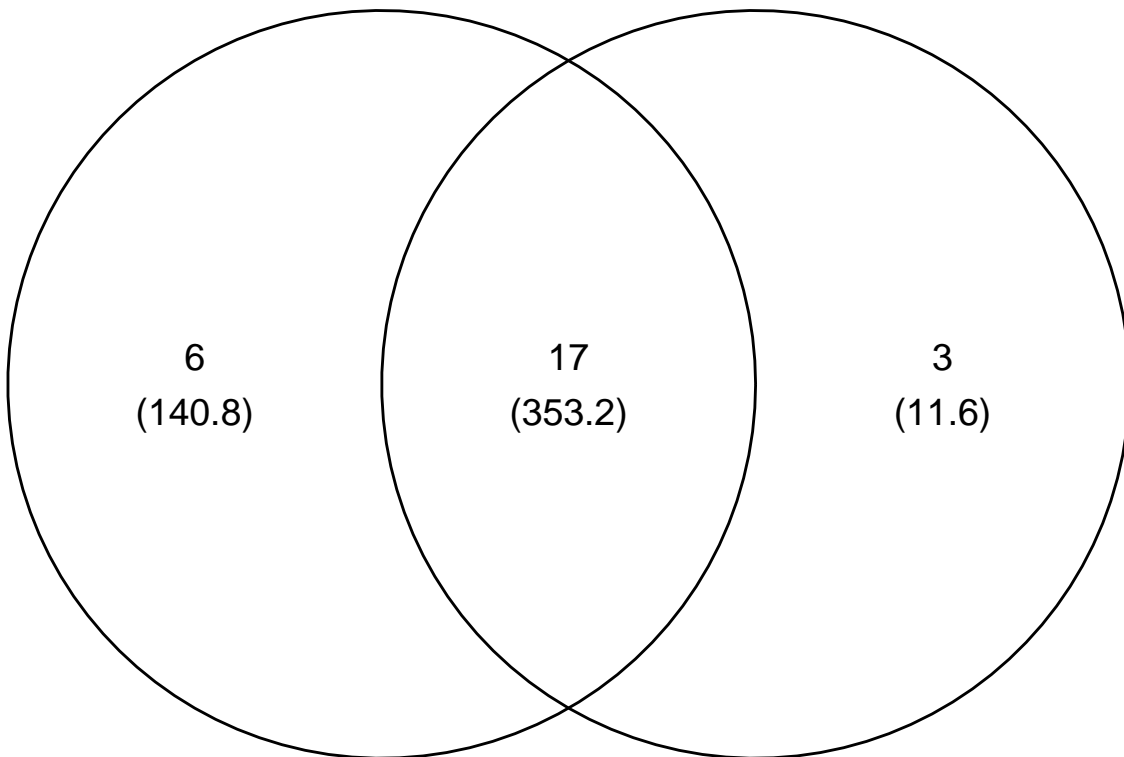

Aalborg East

Aalborg West

6
(140.8)

17
(353.2)

3
(11.6)

Non-core: 174 (64.2)