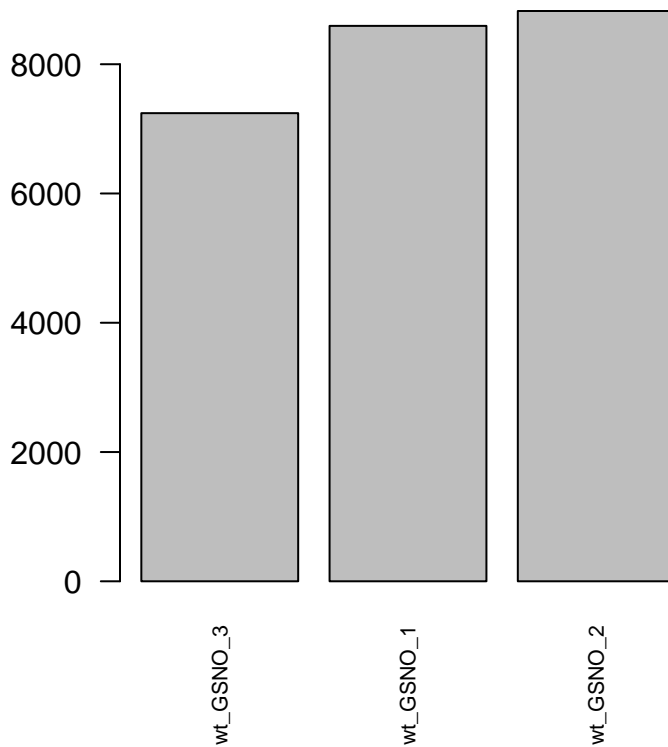

## Sum of Frags for replicates of: wt\_GSNO

# Replicate Scatter: wt\_GSNO