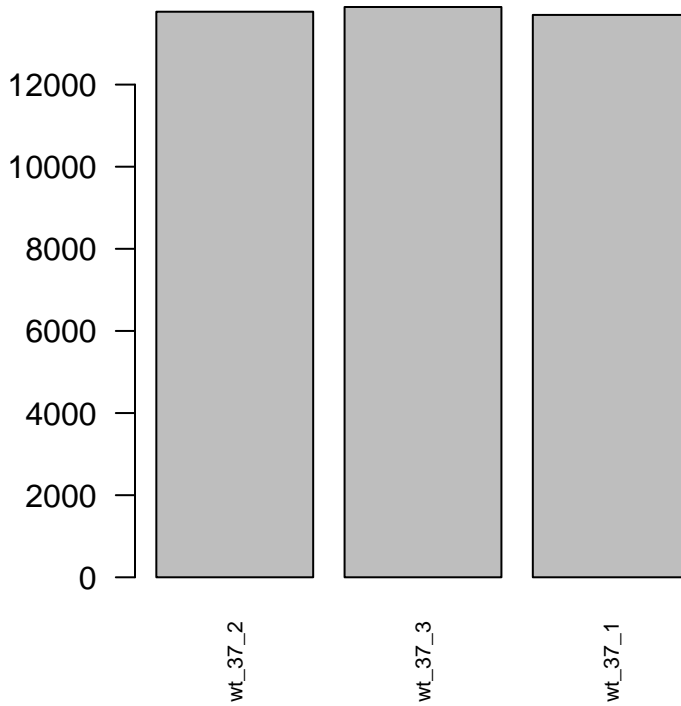

## Sum of Frags for replicates of: wt\_37

# Replicate Scatter: wt\_37