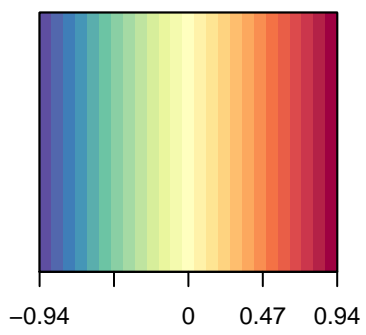

EXPLAINED VARIANCE

- Comp 1: 94 %
- Comp 2: 65 %

# Module\_1

Color key

EXPLAINED VARIANCE

- Comp 1: 92 %
- Comp 2: 33 %

# Module\_2

Color key

EXPLAINED VARIANCE

- Comp 1: 88 %
- Comp 2: 19 %