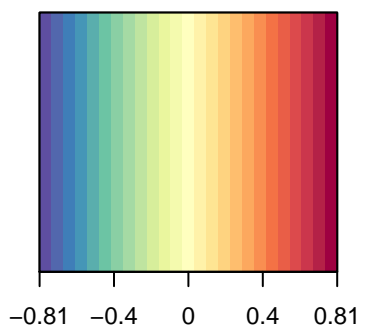

EXPLAINED VARIANCE

- Comp 1: 94 %
- Comp 2: 65 %

# Module\_1

Color key

EXPLAINED VARIANCE

- Comp 1: 92 %
- Comp 2: 33 %