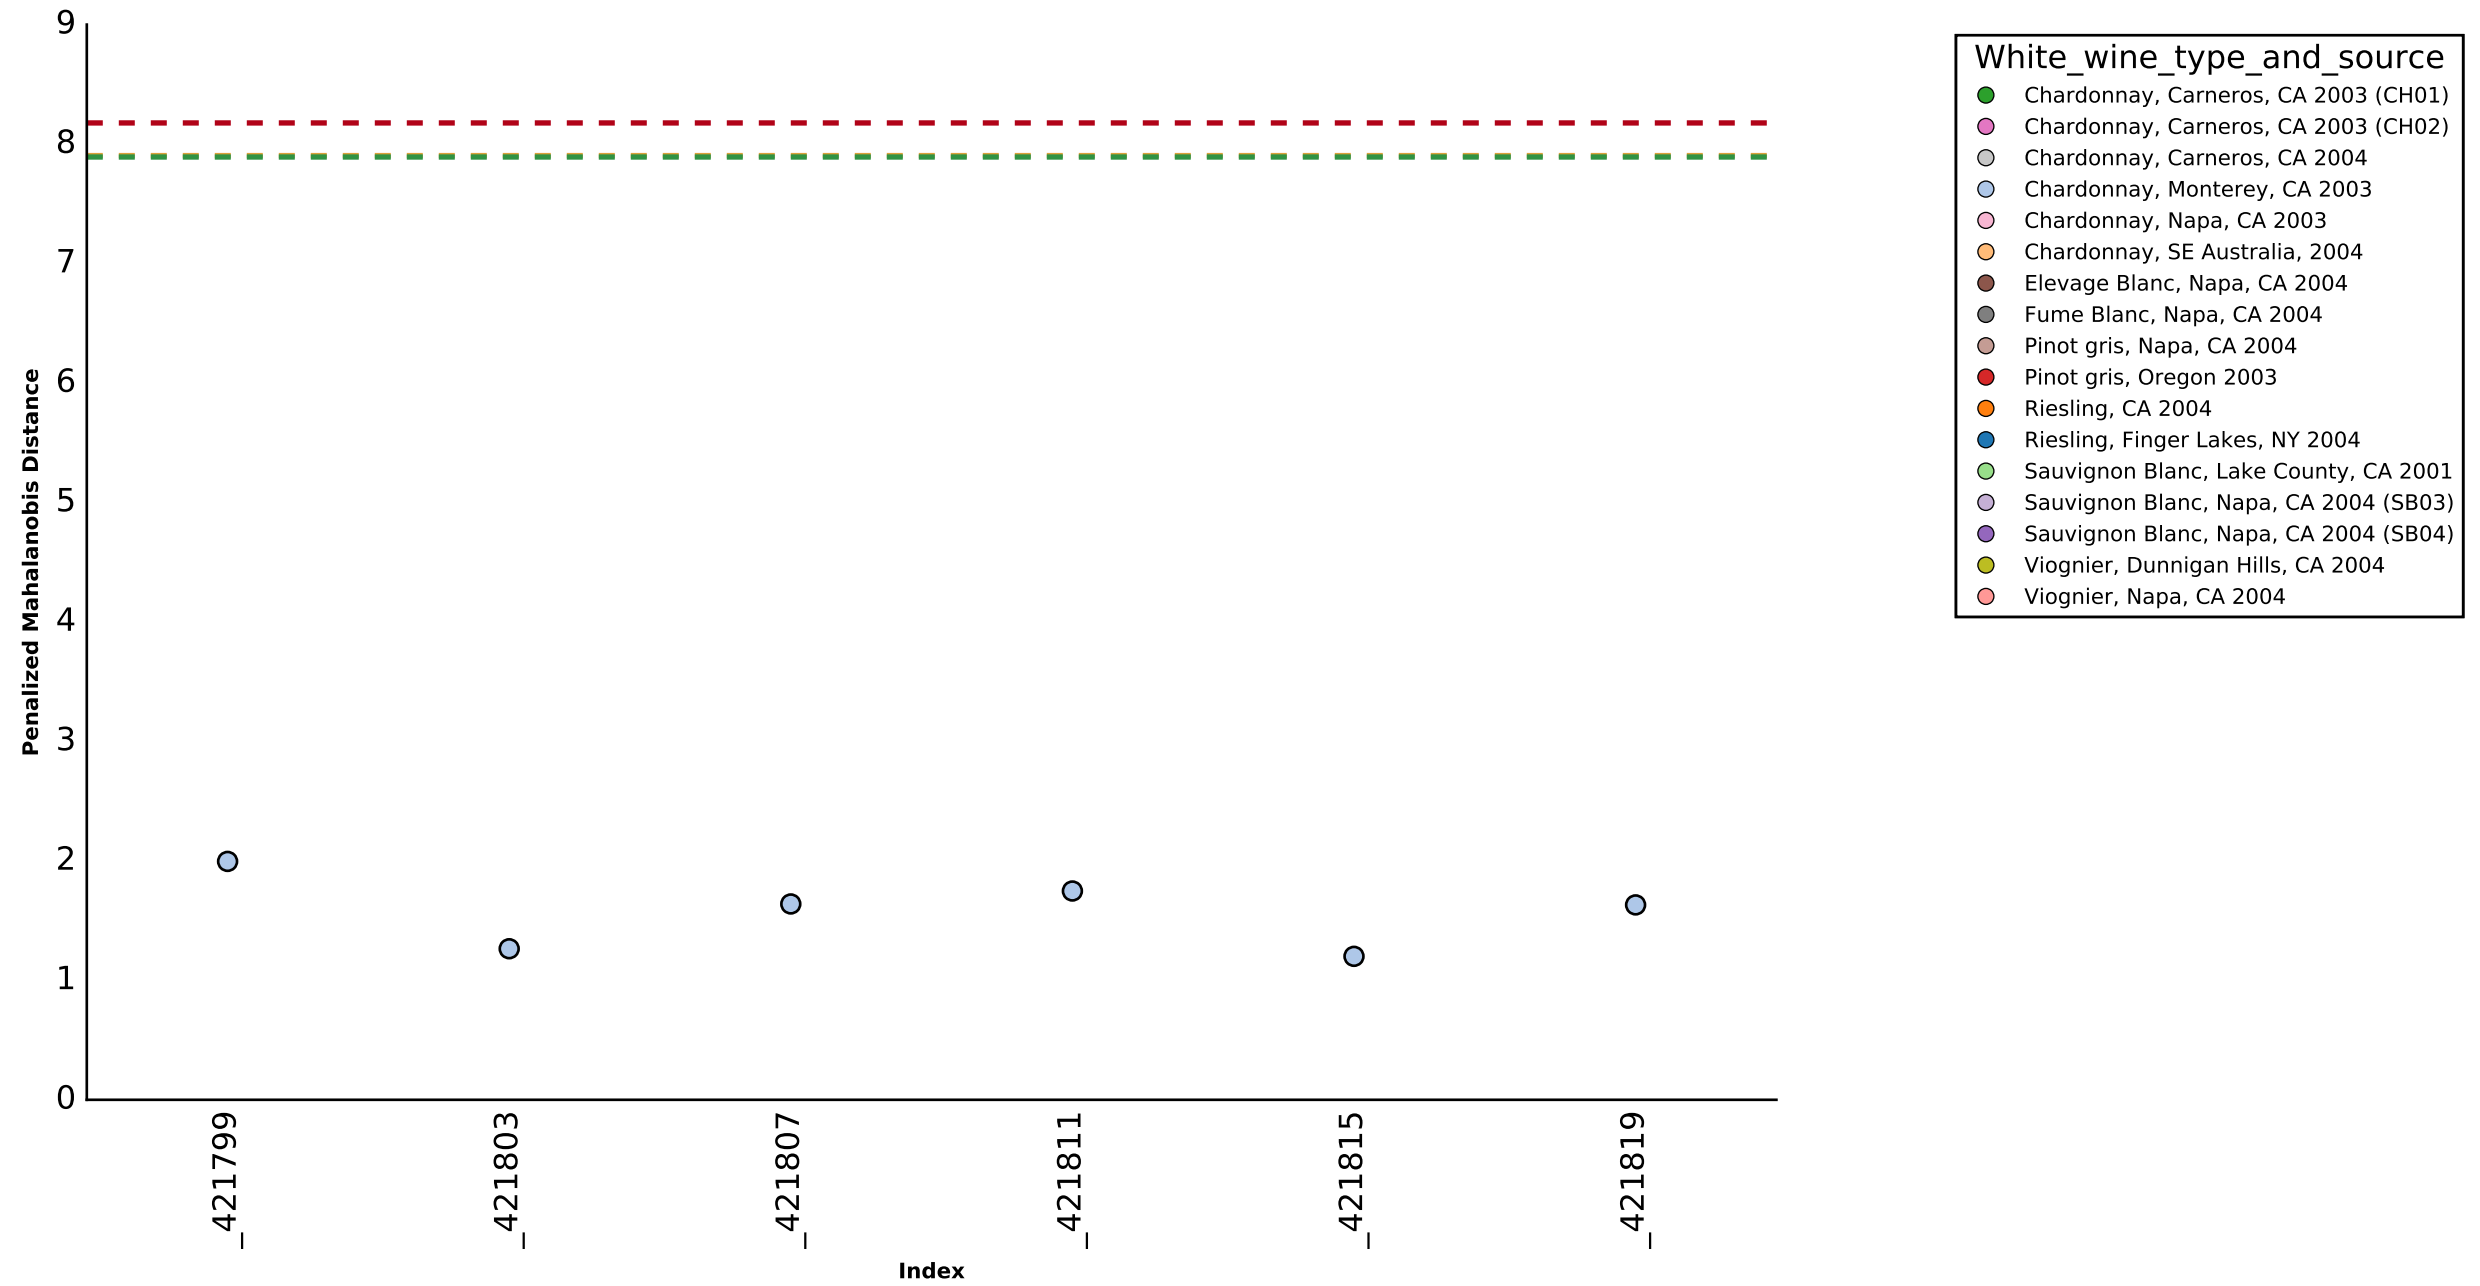

Scatterplot for Penalized Mahalanobis Distance for Chardonnay, Monterey, CA 2003 to the mean