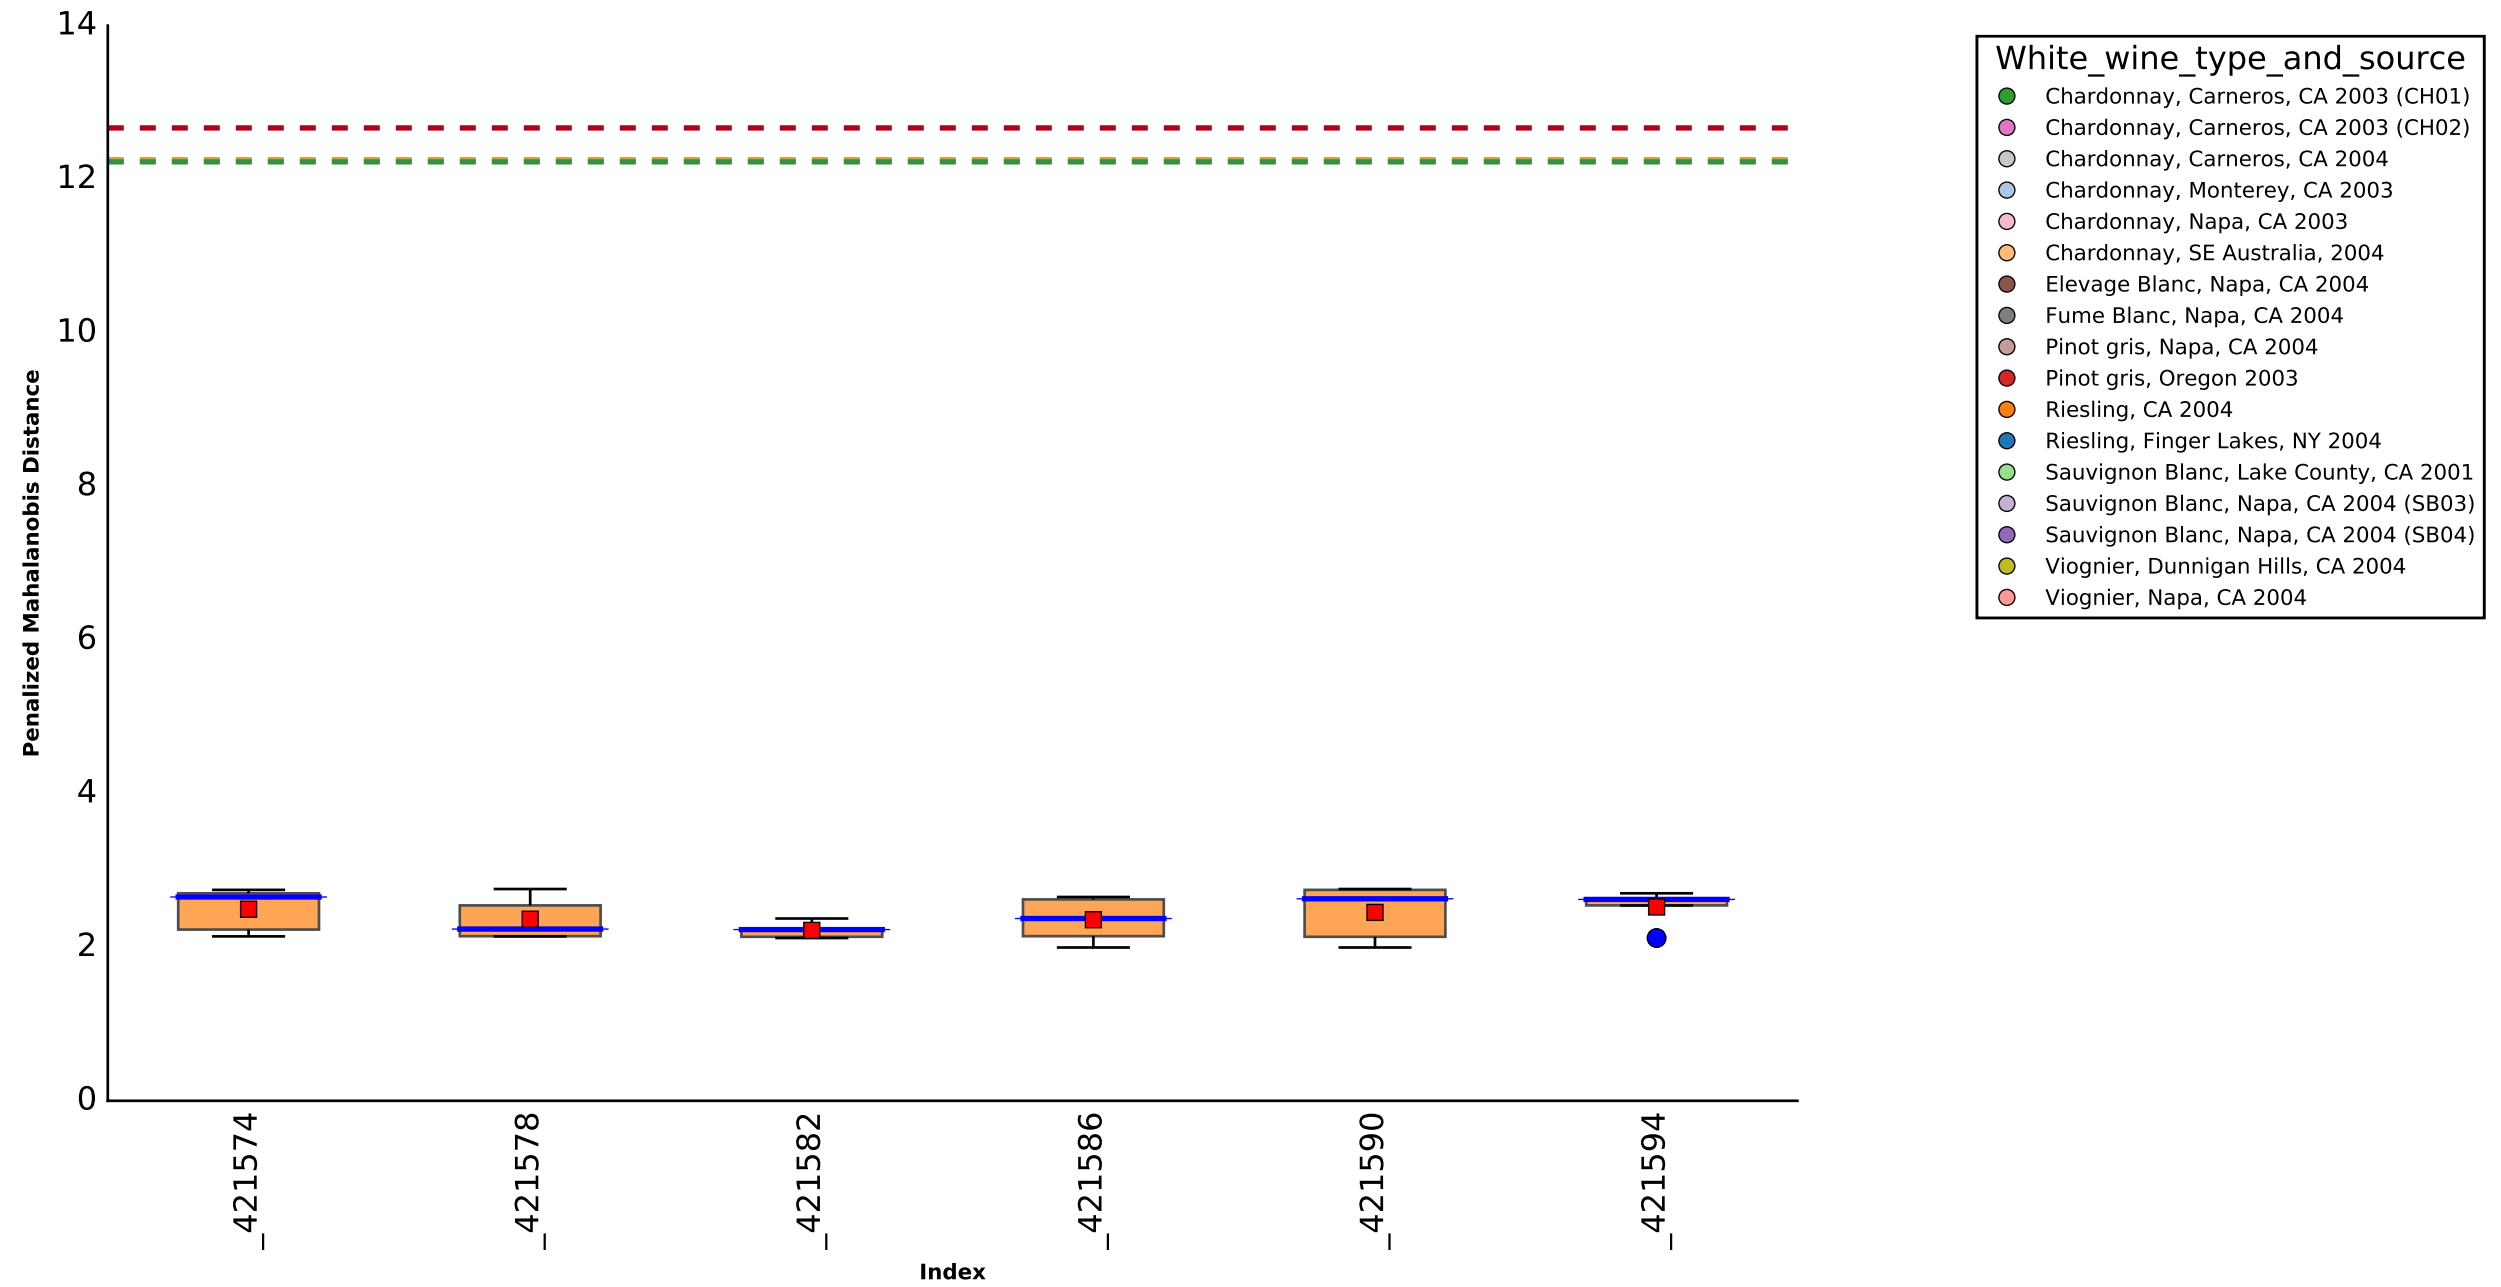

Scatterplot for Penalized Mahalanobis Distance for Pinot gris, Oregon 2003 pairwise

Box-plots for Penalized Mahalanobis Distance for Pinot gris, Oregon 2003 pairwise

Scatterplot for Penalized Mahalanobis Distance for Riesling, CA 2004 to the mean

Scatterplot for Penalized Mahalanobis Distance for Riesling, CA 2004 pairwise

Box-plots for Penalized Mahalanobis Distance for Riesling, CA 2004 pairwise

Scatterplot for Penalized Mahalanobis Distance for Riesling, Finger Lakes, NY 2004 to the mean