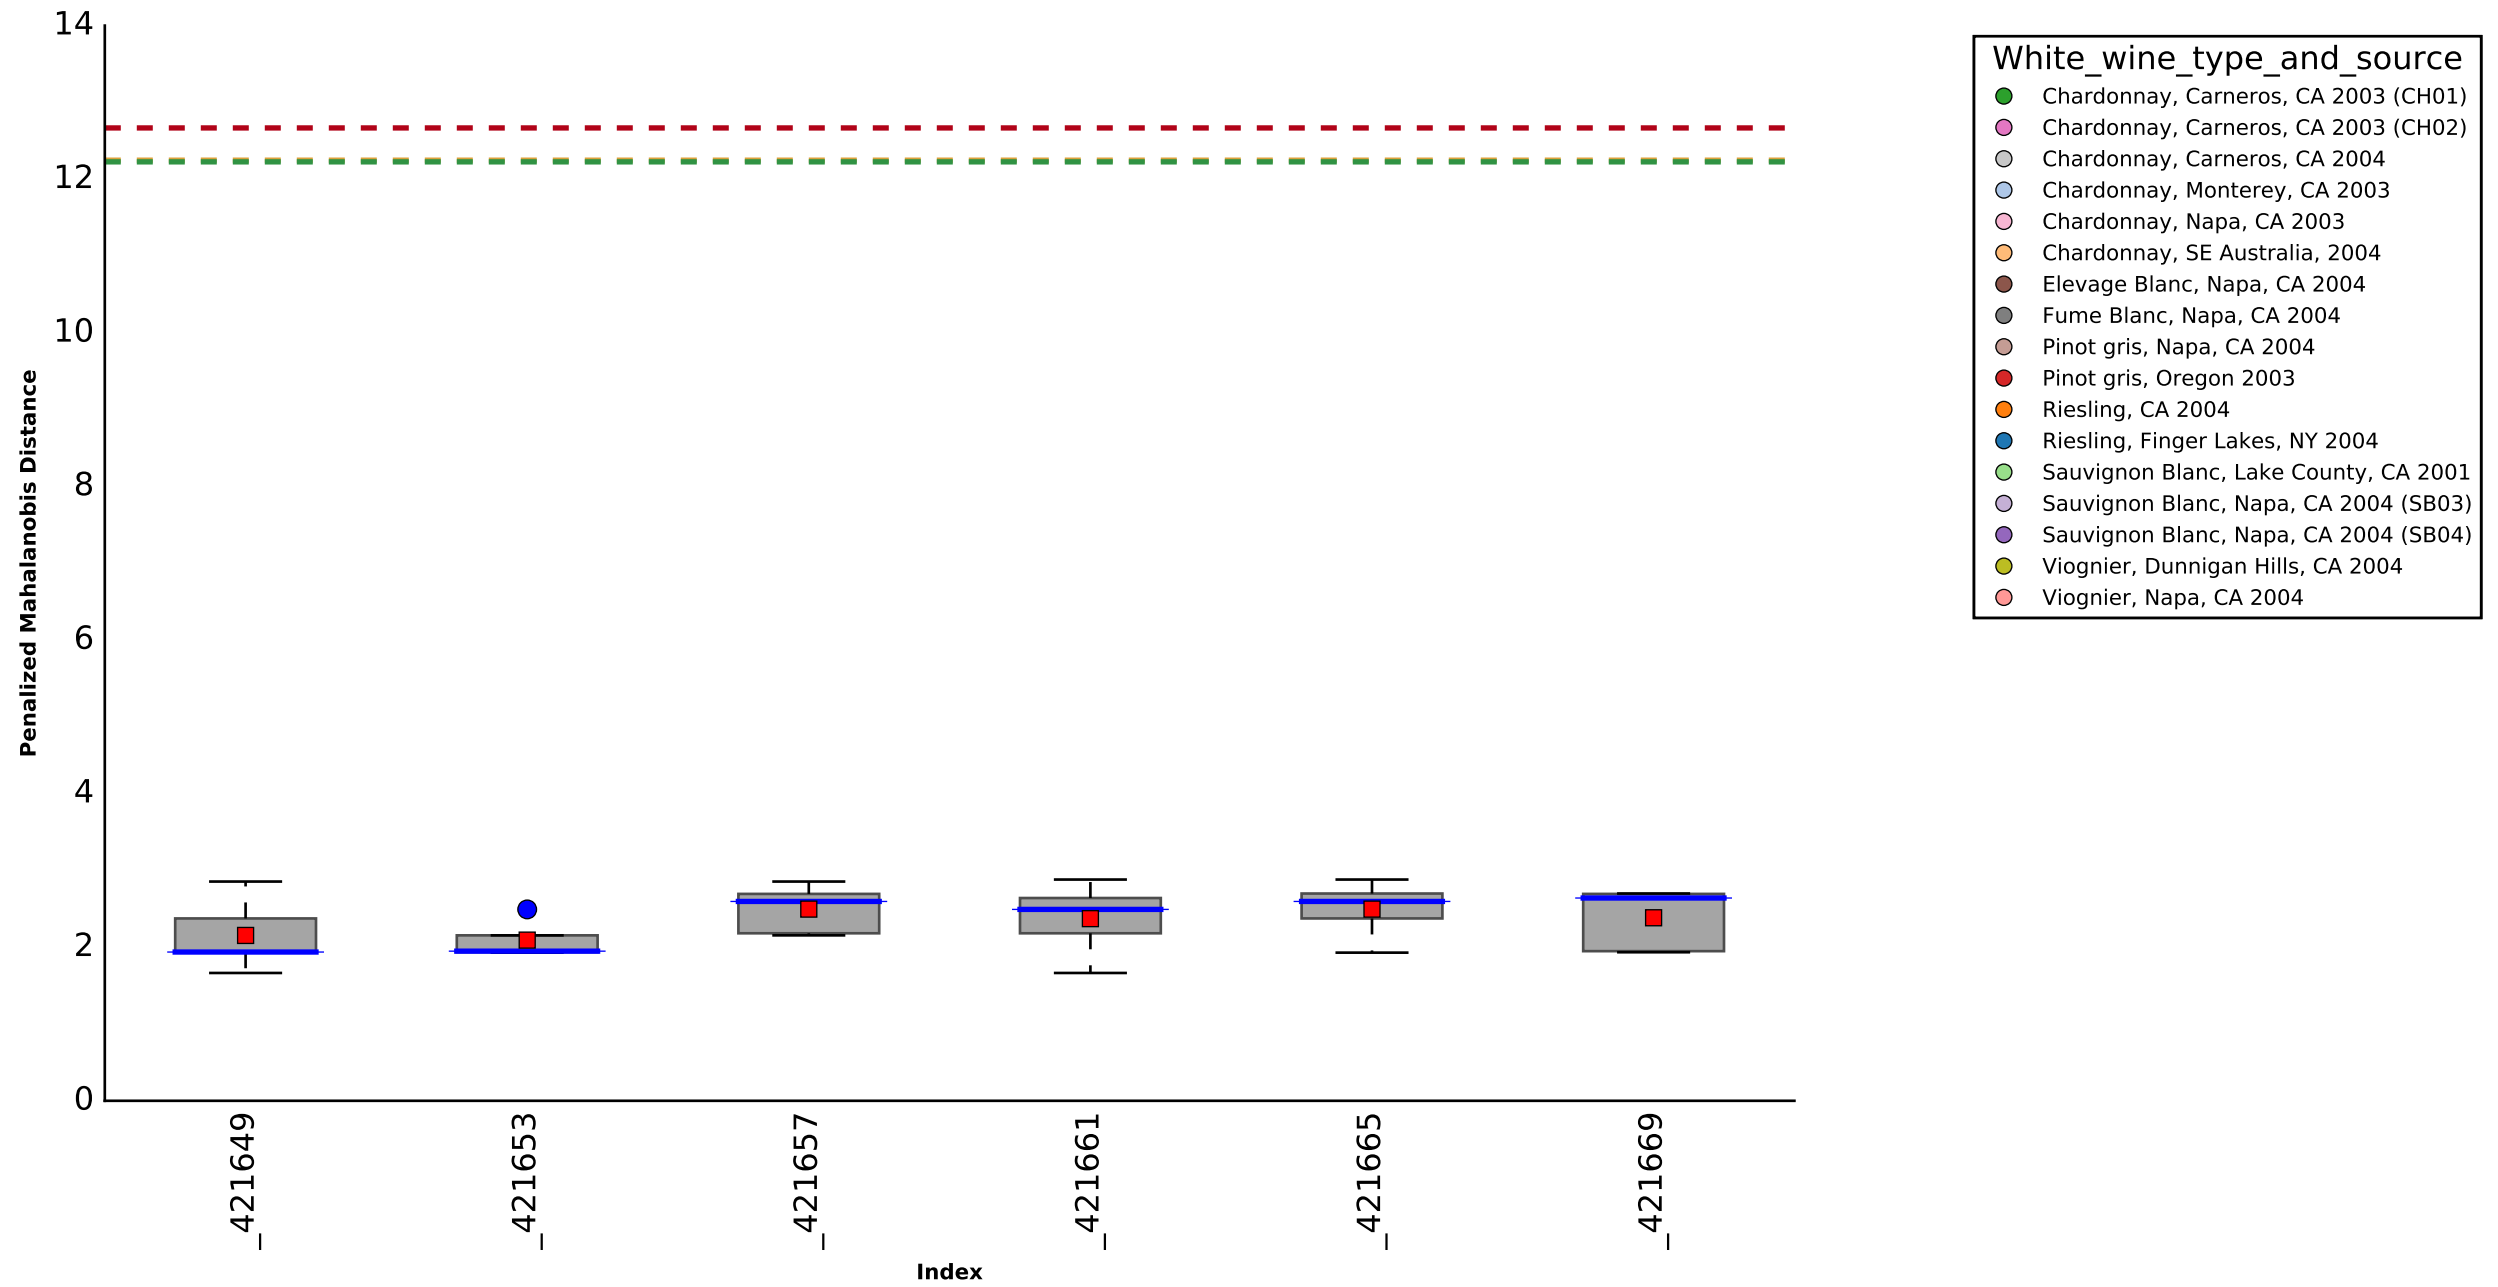

Scatterplot for Penalized Mahalanobis Distance for Elevage Blanc, Napa, CA 2004 to the mean

Scatterplot for Penalized Mahalanobis Distance for Elevage Blanc, Napa, CA 2004 pairwise

Box-plots for Penalized Mahalanobis Distance for Elevage Blanc, Napa, CA 2004 pairwise

Scatterplot for Penalized Mahalanobis Distance for Fume Blanc, Napa, CA 2004 to the mean

Scatterplot for Penalized Mahalanobis Distance for Fume Blanc, Napa, CA 2004 pairwise

Box-plots for Penalized Mahalanobis Distance for Fume Blanc, Napa, CA 2004 pairwise