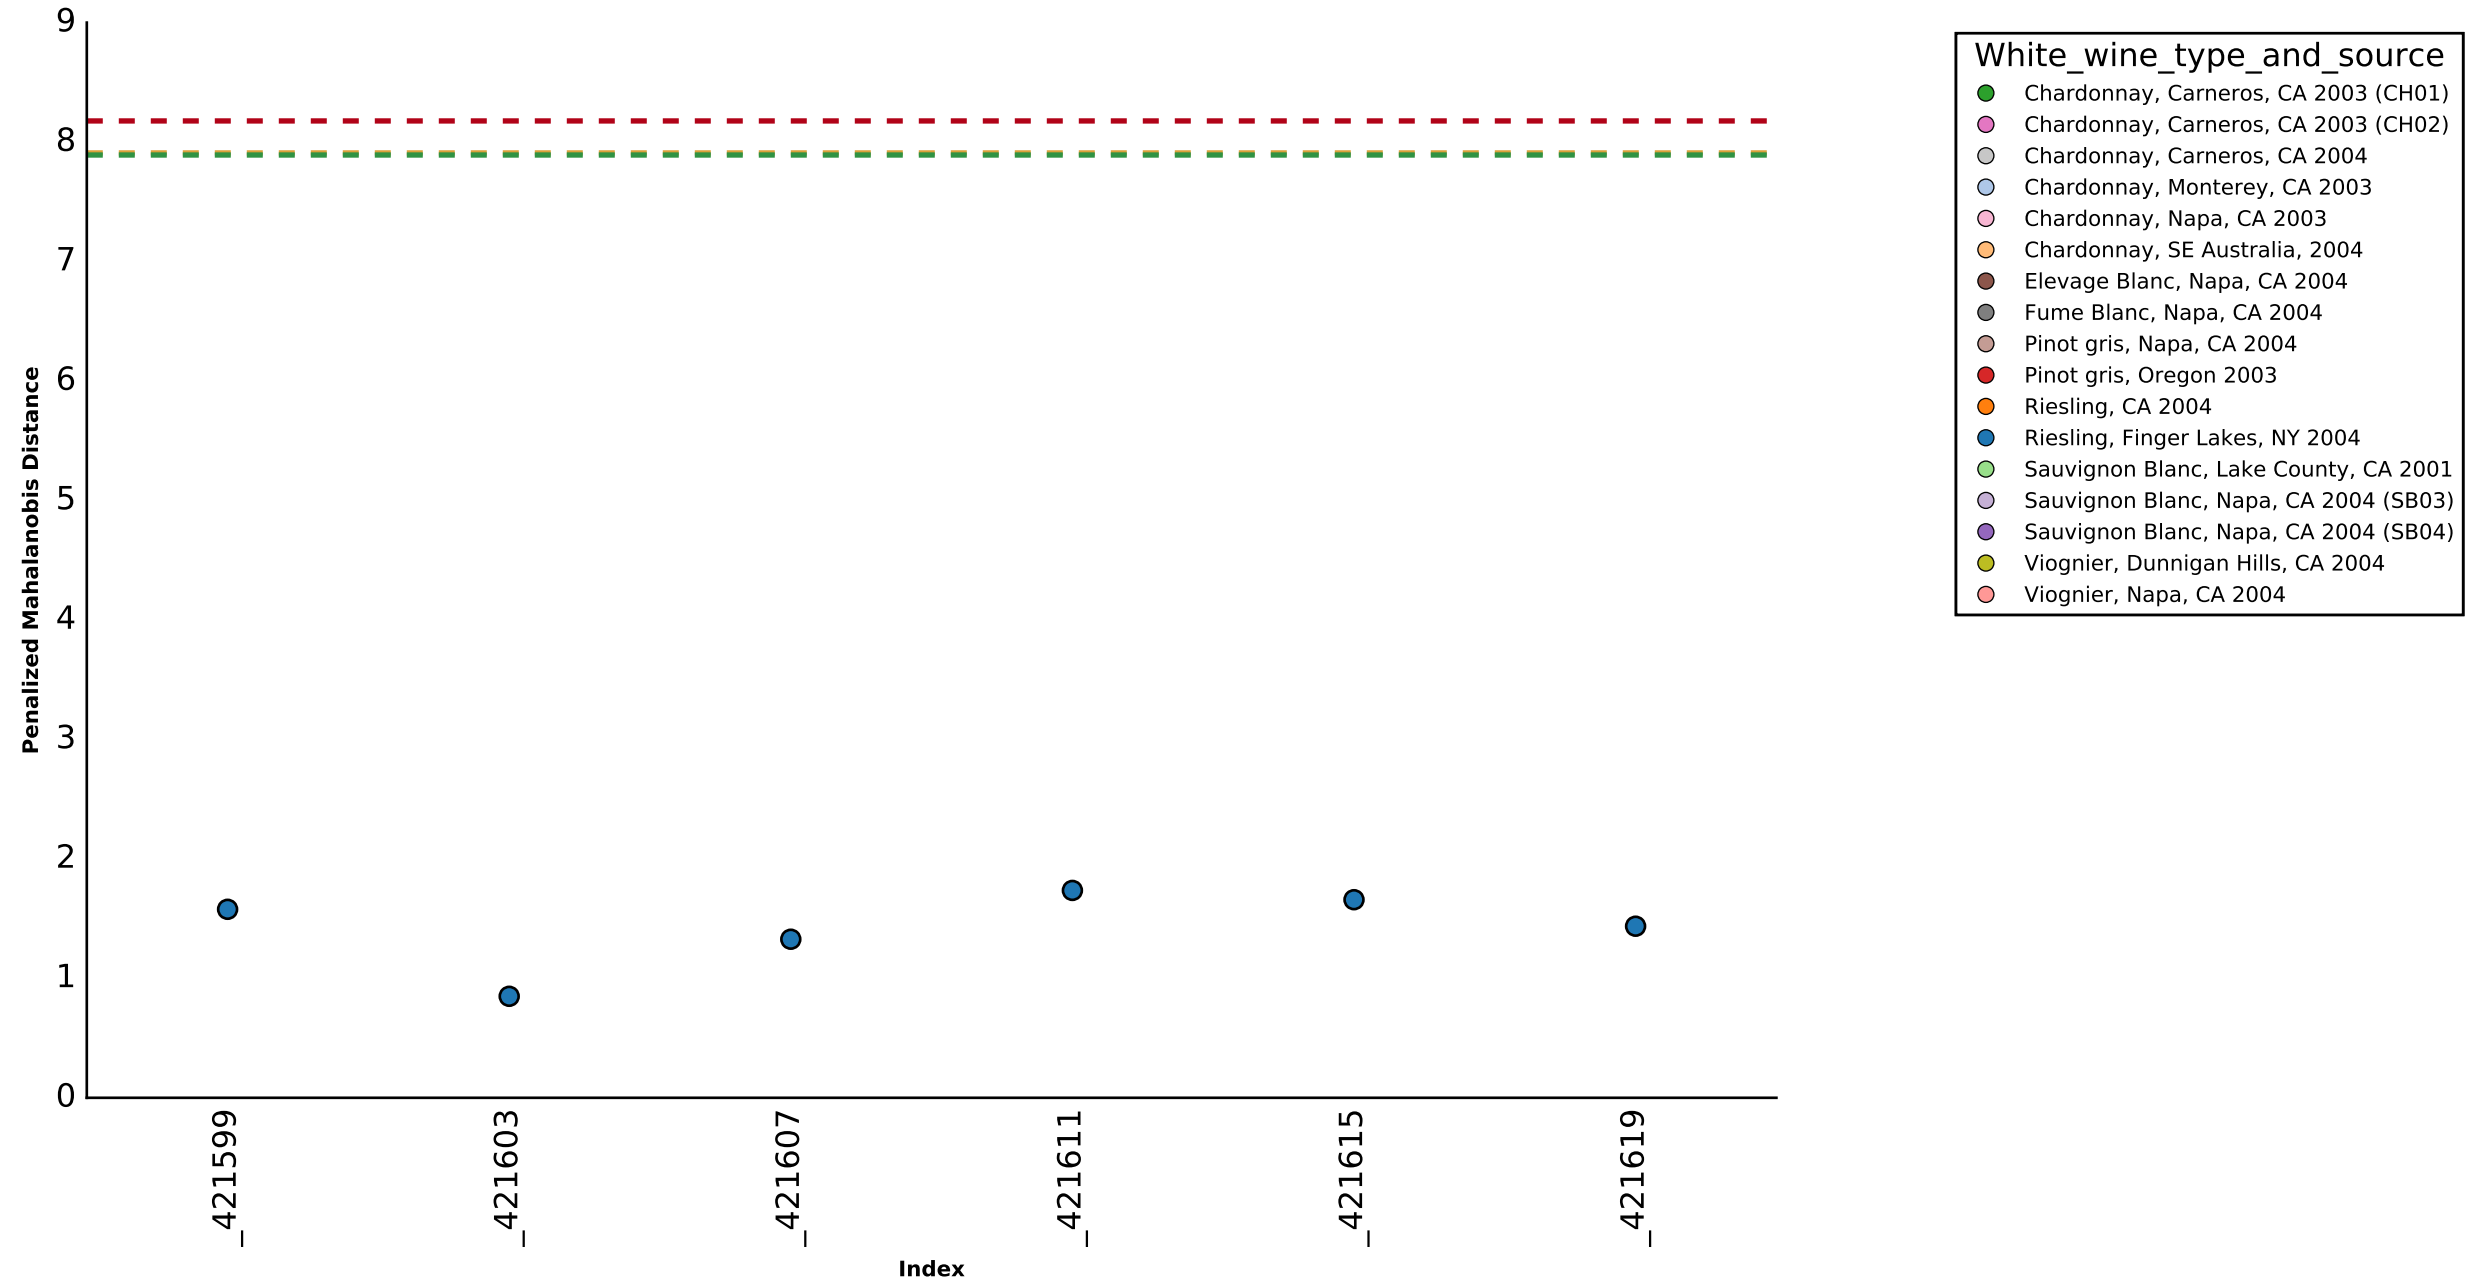

Scatterplot for Penalized Mahalanobis Distance for Pinot gris, Oregon 2003 pairwise

Box-plots for Penalized Mahalanobis Distance for Pinot gris, Oregon 2003 pairwise

Scatterplot for Penalized Mahalanobis Distance for Riesling, CA 2004 to the mean

Scatterplot for Penalized Mahalanobis Distance for Riesling, CA 2004 pairwise

Box-plots for Penalized Mahalanobis Distance for Riesling, CA 2004 pairwise

Scatterplot for Penalized Mahalanobis Distance for Riesling, Finger Lakes, NY 2004 to the mean

Scatterplot for Penalized Mahalanobis Distance for Riesling, Finger Lakes, NY 2004 pairwise

Box-plots for Penalized Mahalanobis Distance for Riesling, Finger Lakes, NY 2004 pairwise

Scatterplot for Penalized Mahalanobis Distance for Sauvignon Blanc, Lake County, CA 2001 to the mean