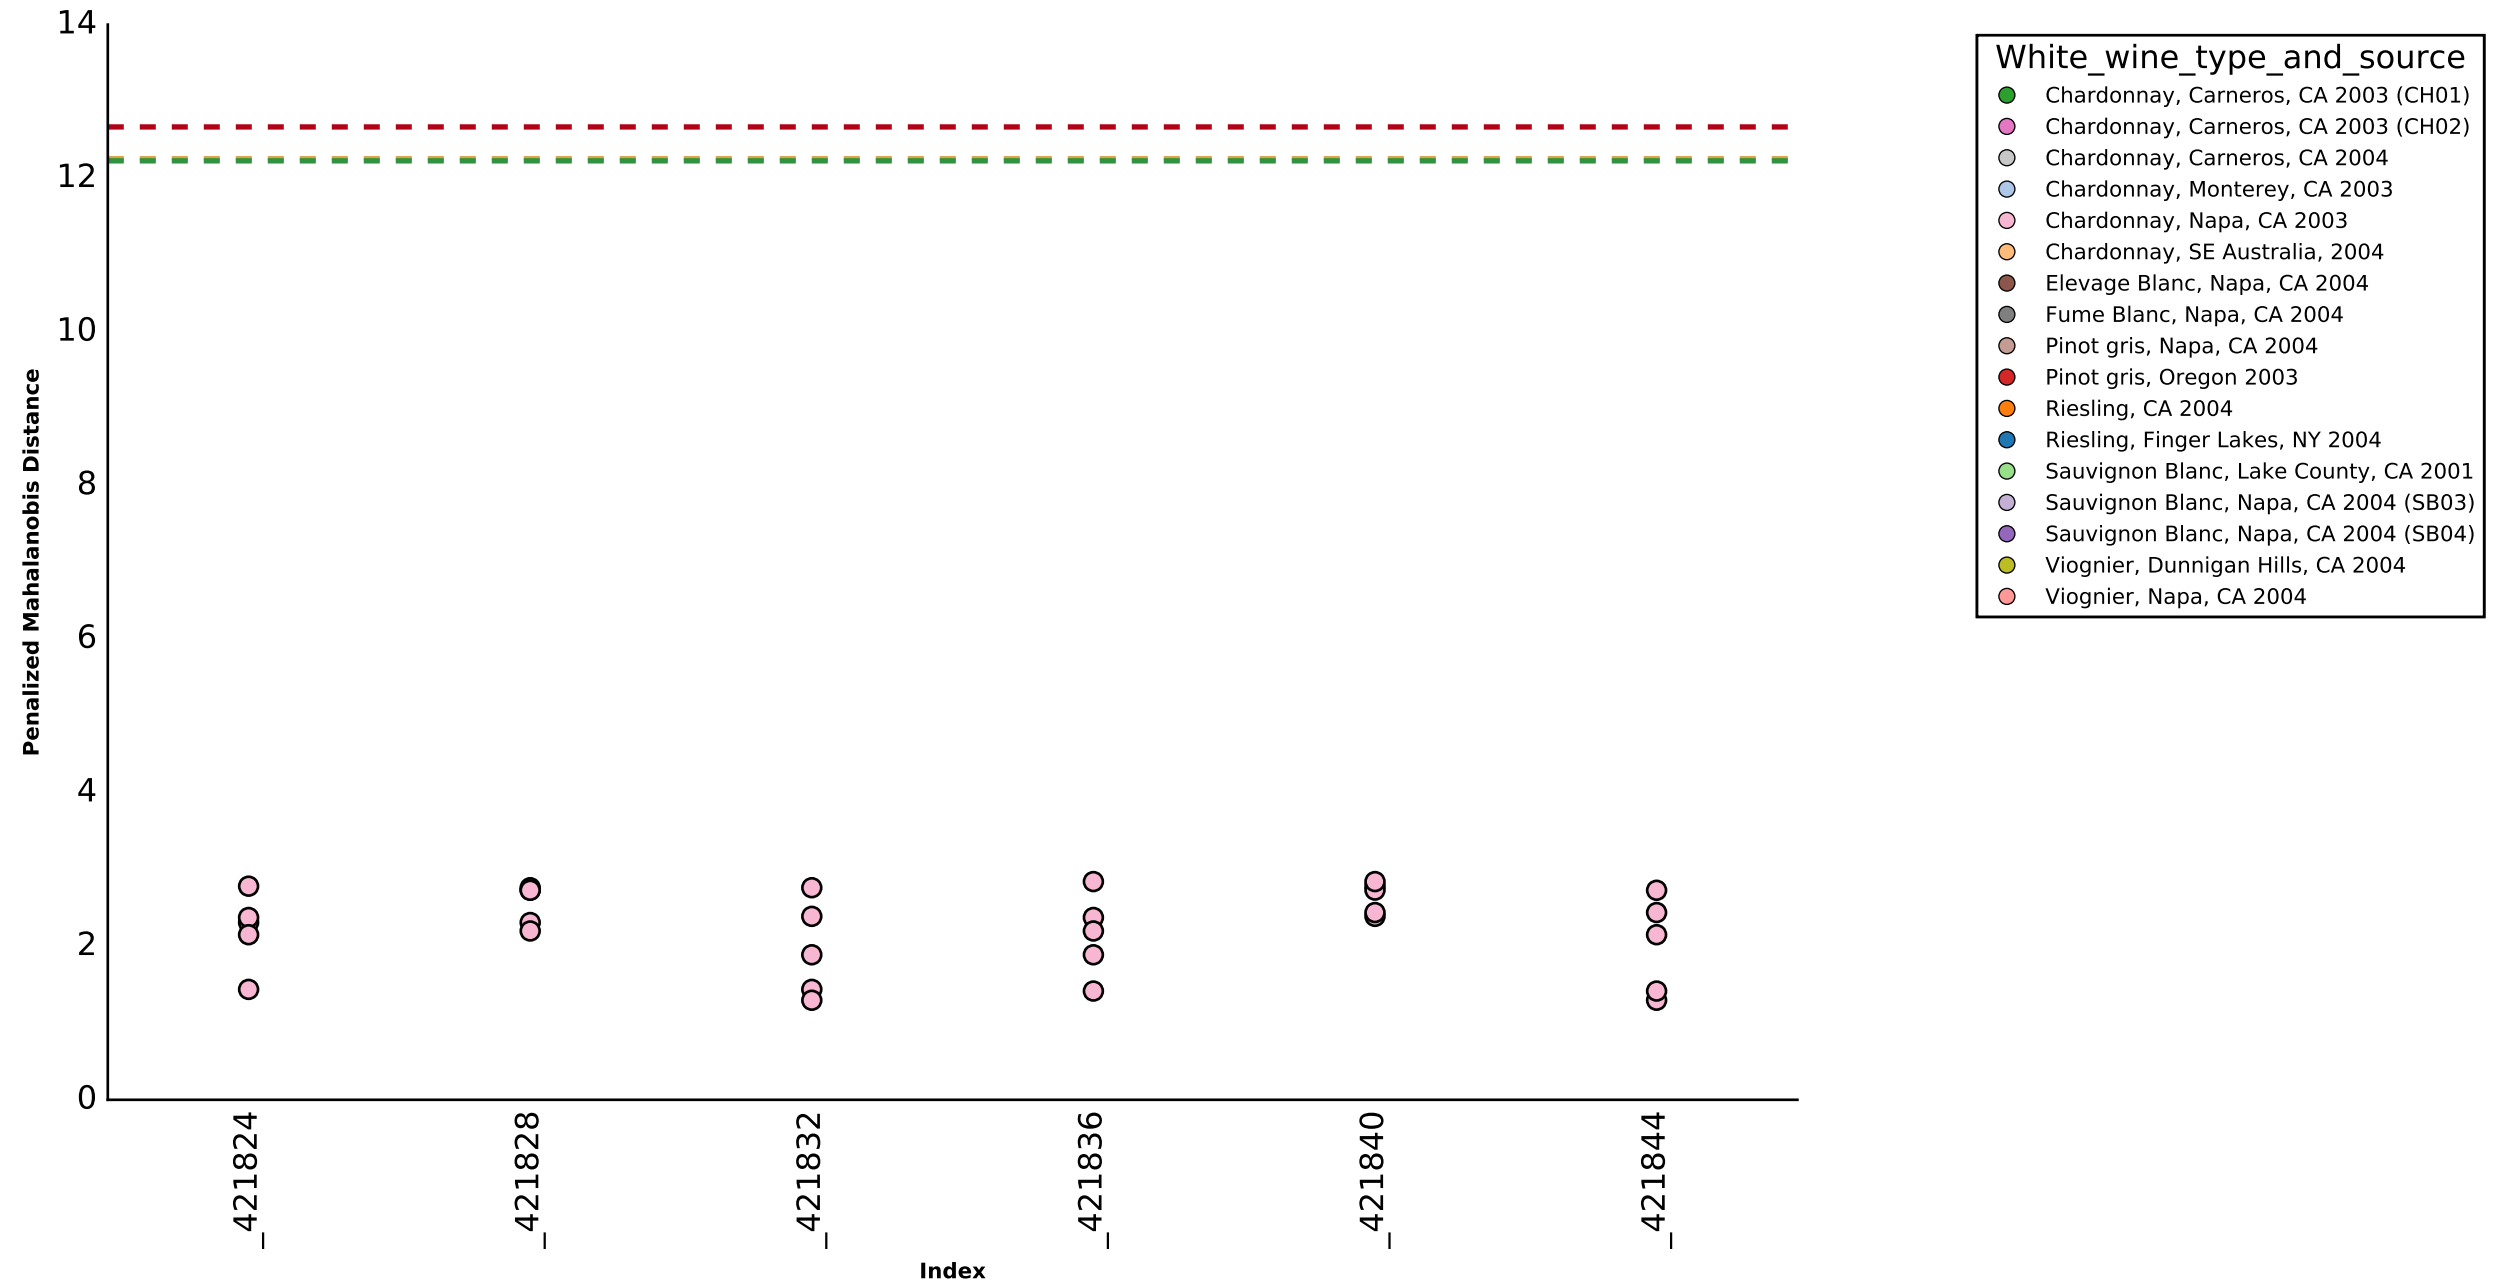

Scatterplot for Penalized Mahalanobis Distance for Chardonnay, Napa, CA 2003 pairwise