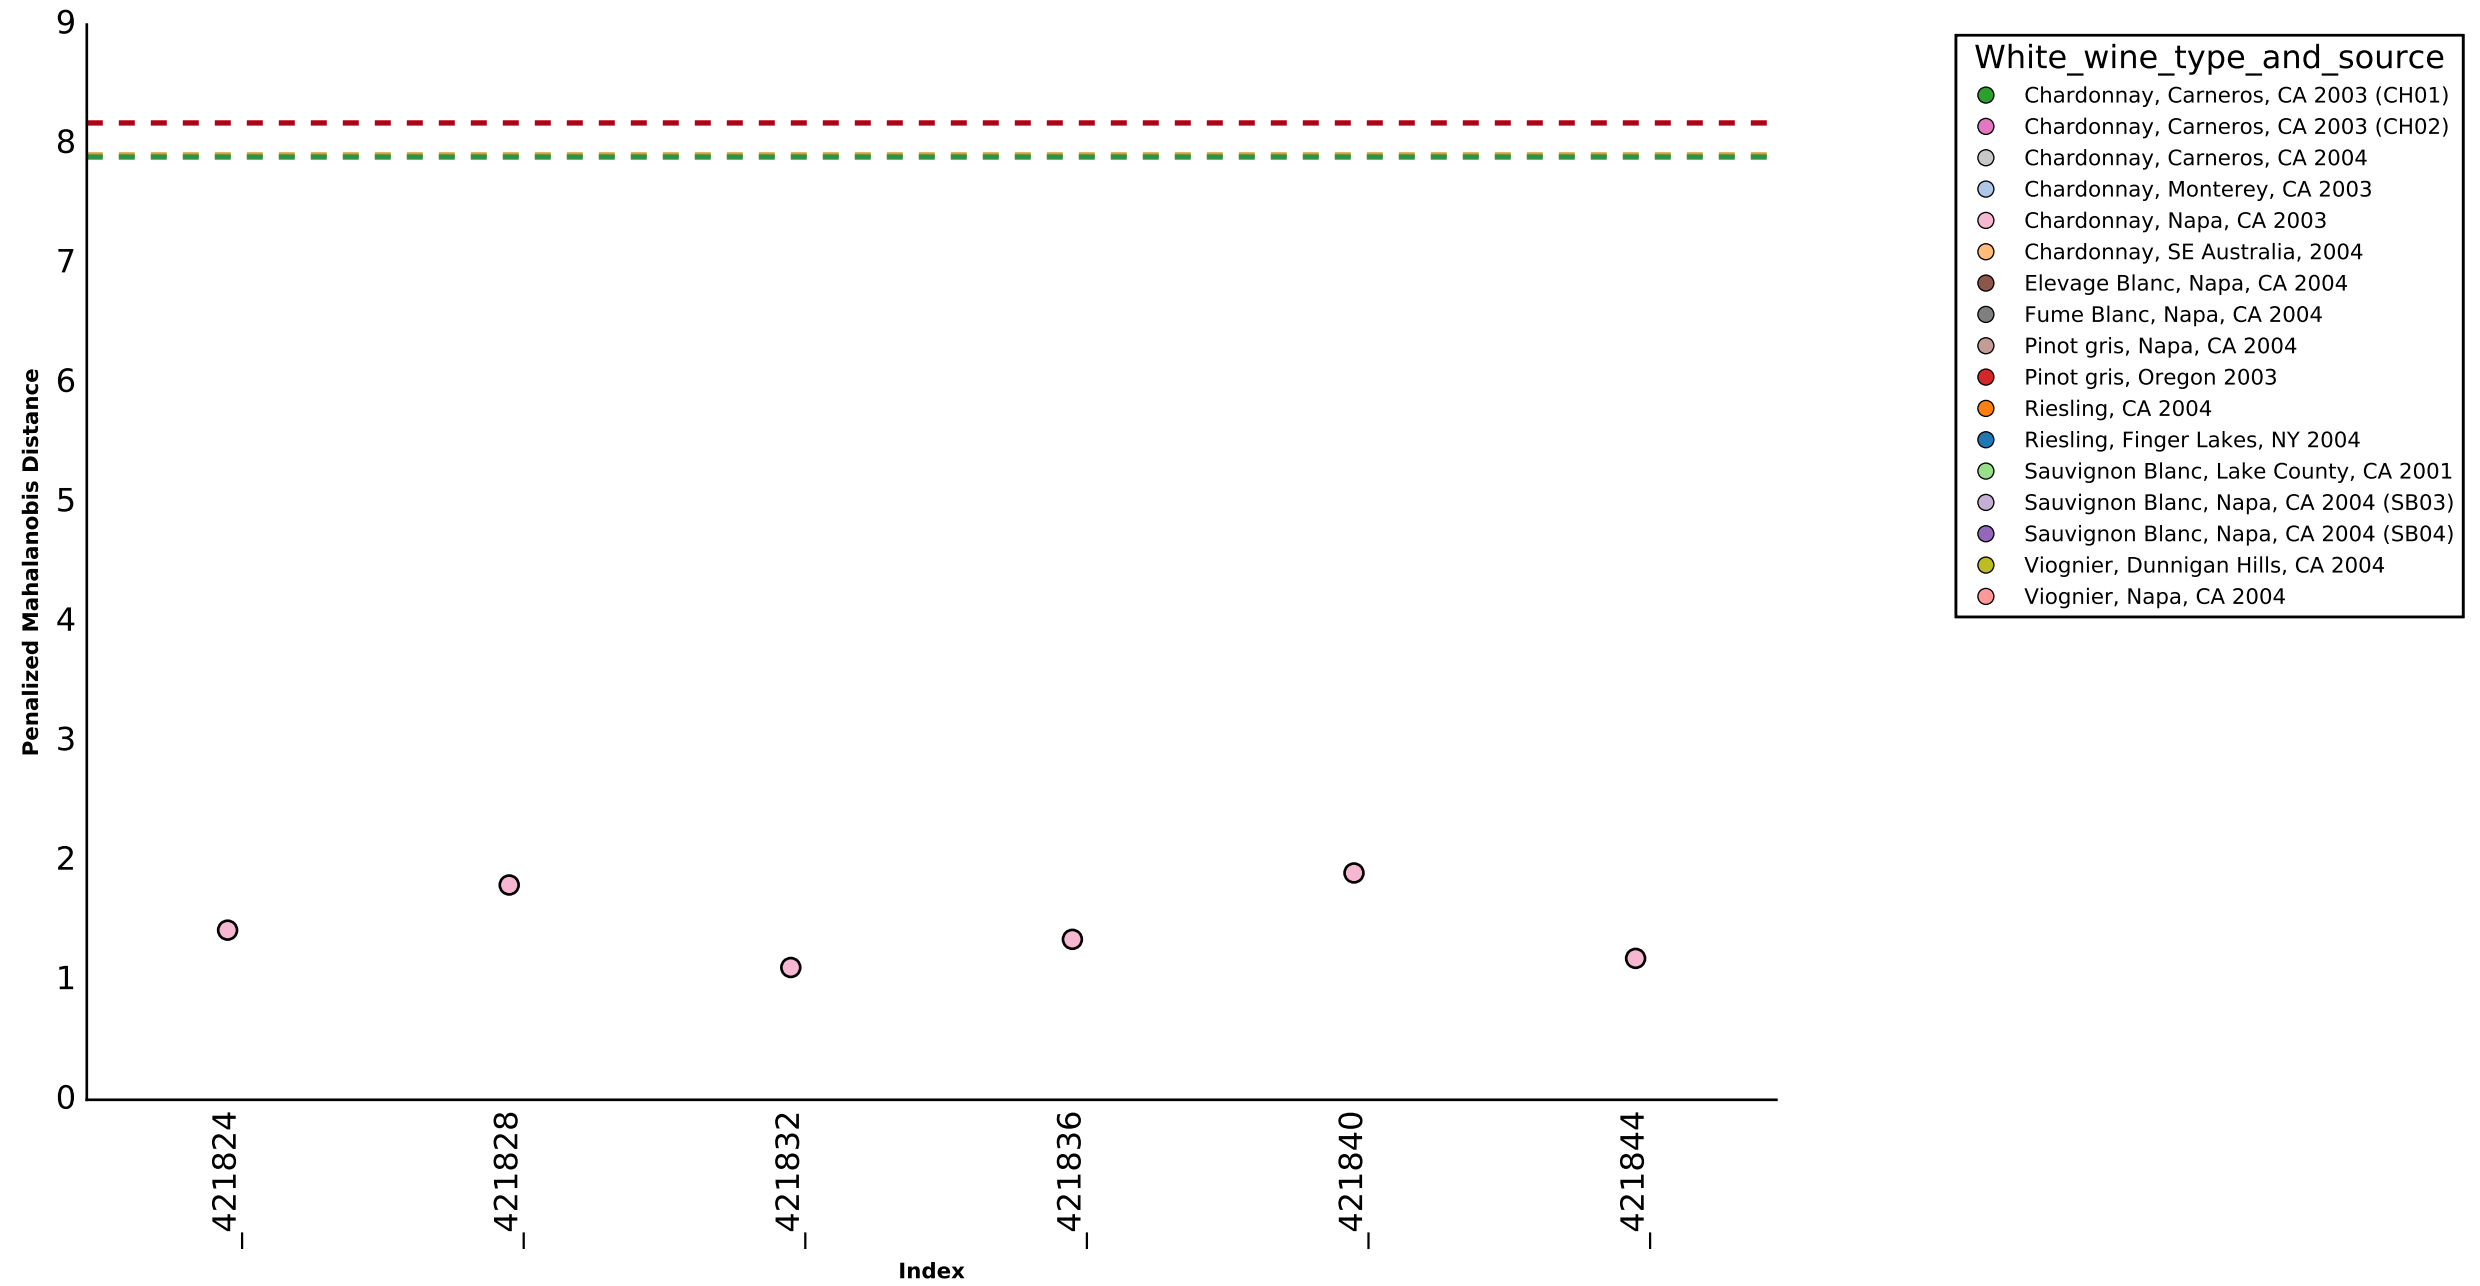

Scatterplot for Penalized Mahalanobis Distance for Chardonnay, Napa, CA 2003 to the mean