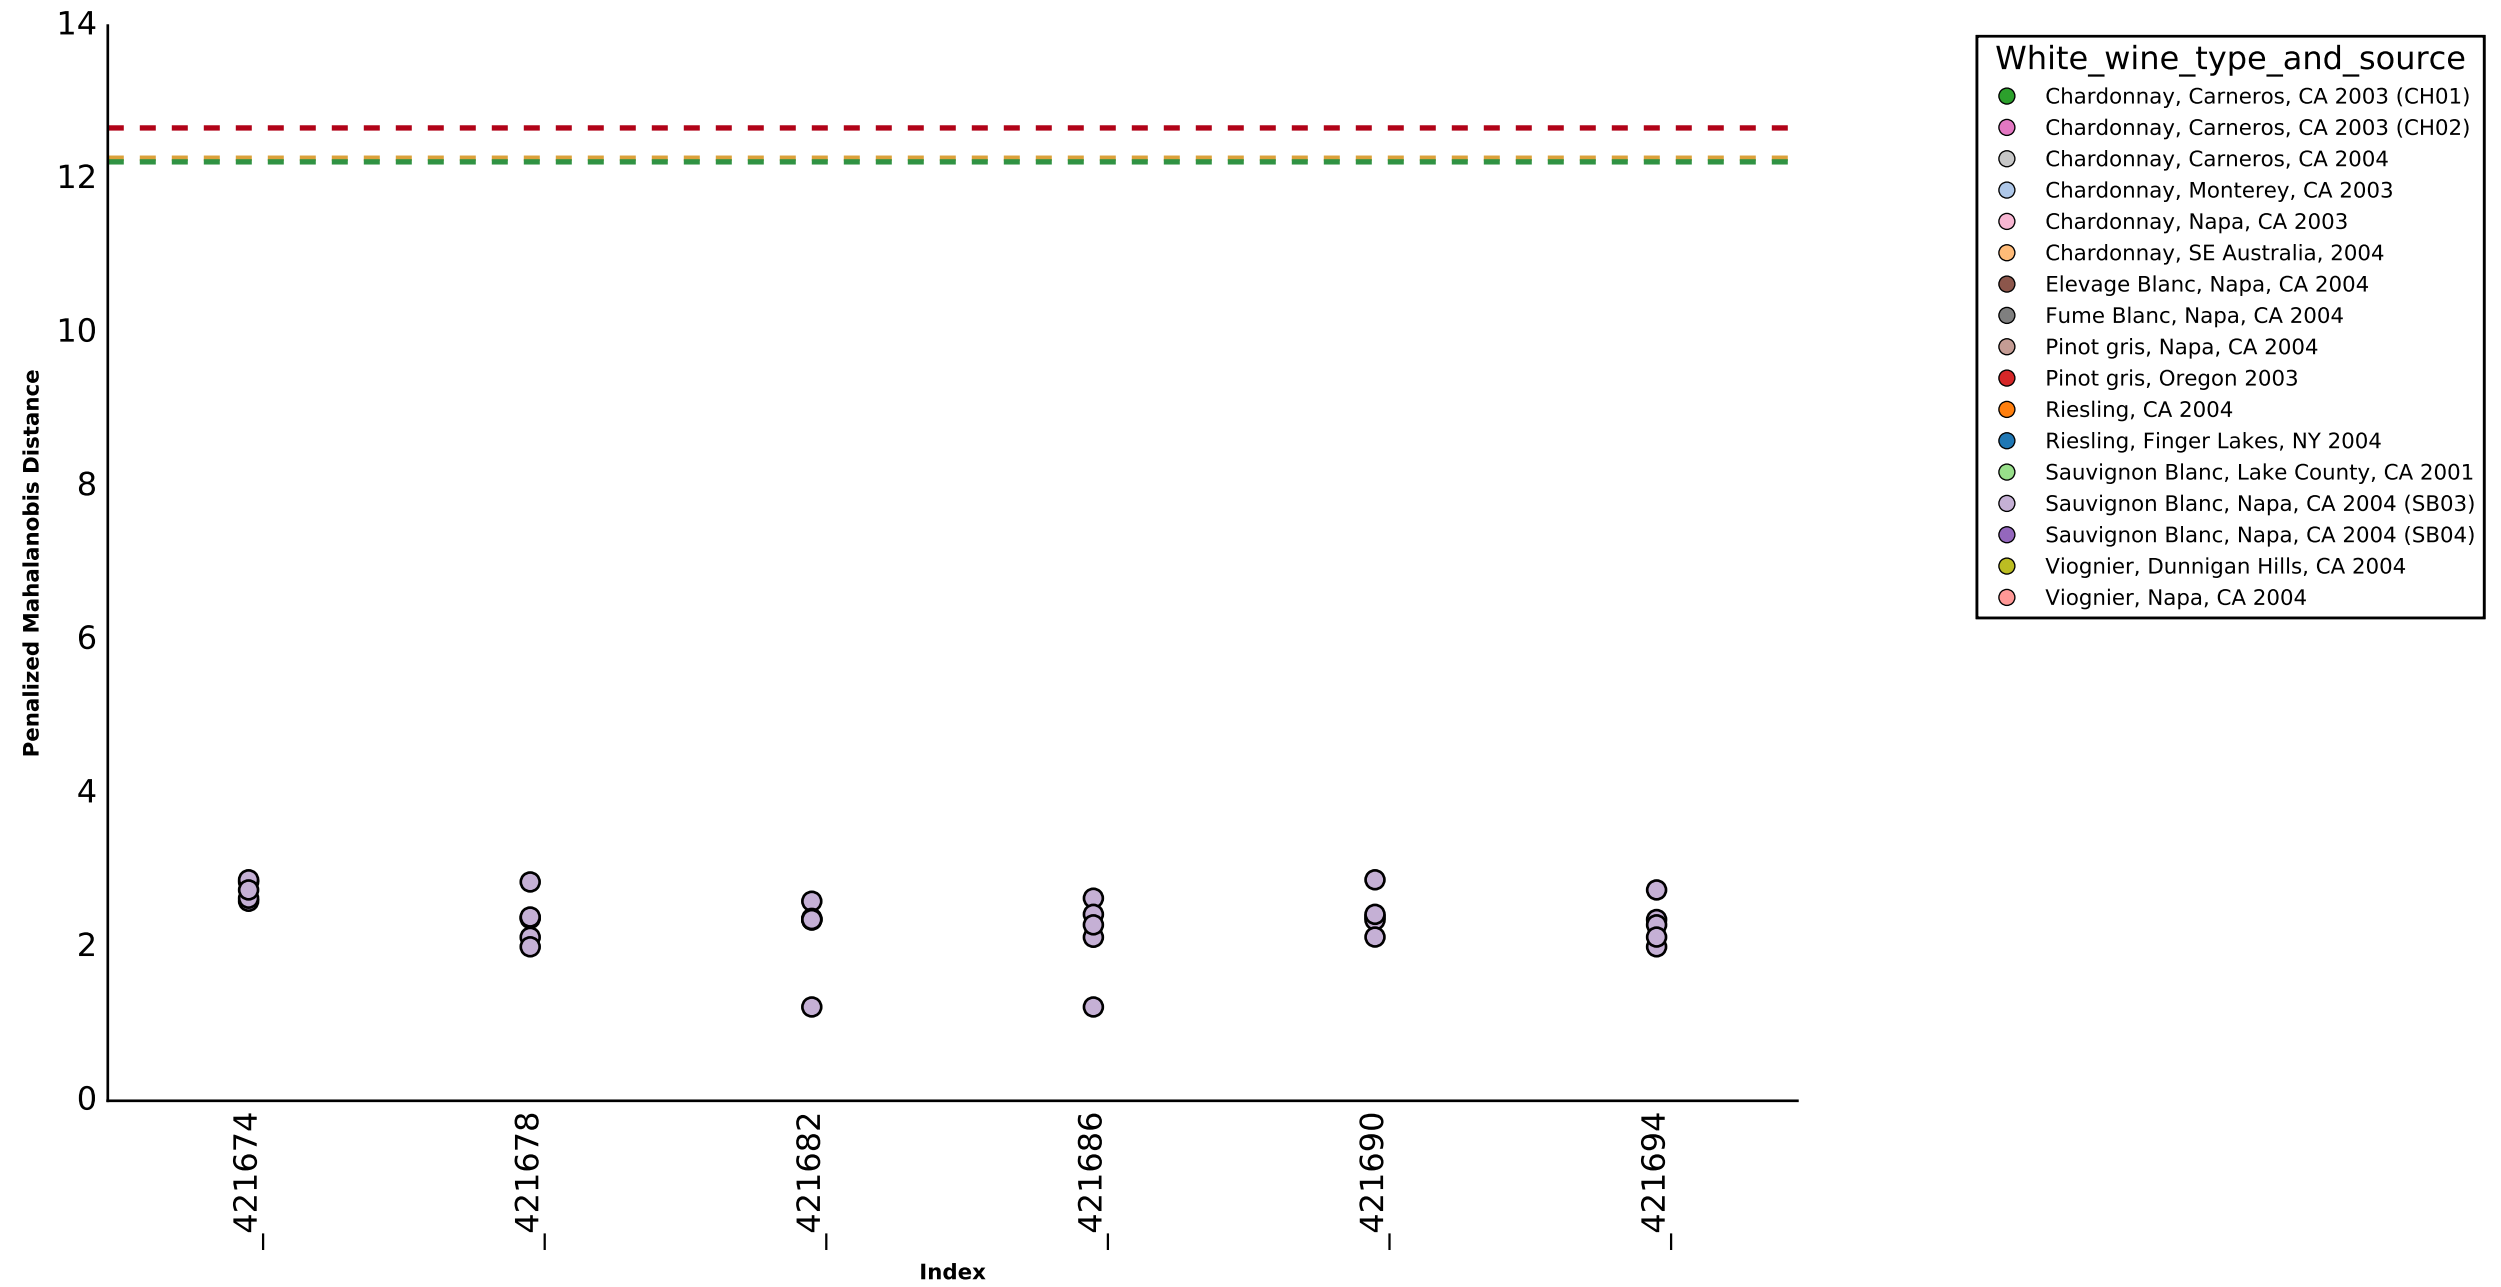

Scatterplot for Penalized Mahalanobis Distance for Sauvignon Blanc, Lake County, CA 2001 pairwise

Box-plots for Penalized Mahalanobis Distance for Sauvignon Blanc, Lake County, CA 2001 pairwise

Scatterplot for Penalized Mahalanobis Distance for Sauvignon Blanc, Napa, CA 2004 (SB03) to the mean

Scatterplot for Penalized Mahalanobis Distance for Sauvignon Blanc, Napa, CA 2004 (SB03) pairwise

Box-plots for Penalized Mahalanobis Distance for Sauvignon Blanc, Napa, CA 2004 (SB03) pairwise

Scatterplot for Penalized Mahalanobis Distance for Sauvignon Blanc, Napa, CA 2004 (SB04) to the mean