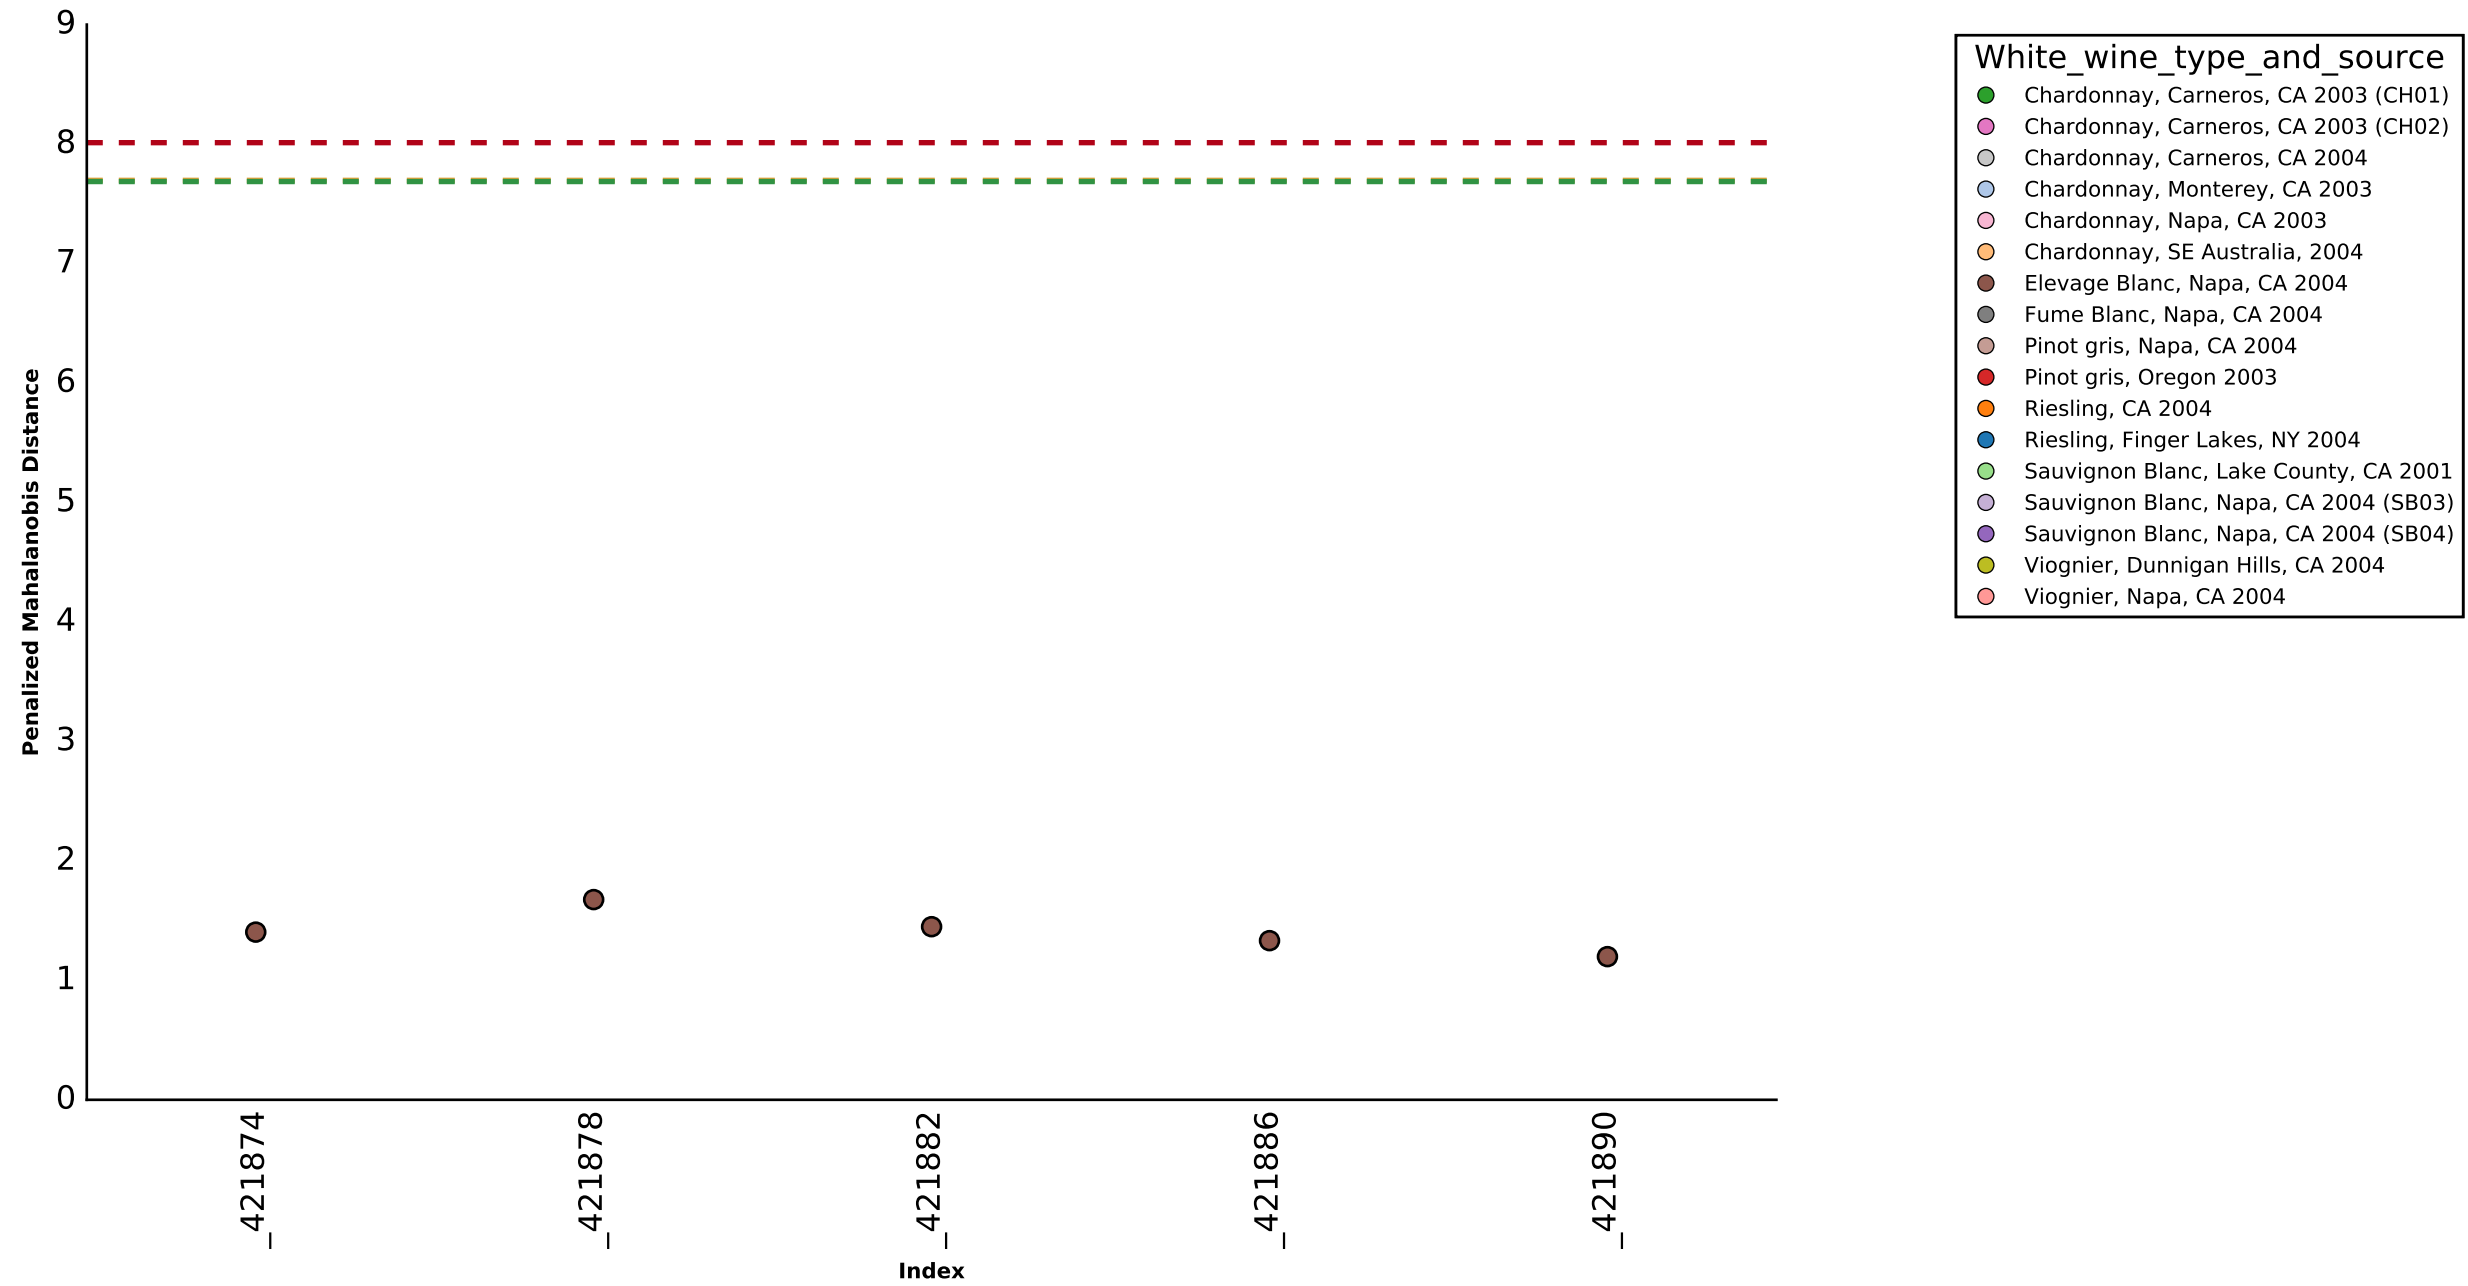

Scatterplot for Penalized Mahalanobis Distance for Elevage Blanc, Napa, CA 2004 to the mean