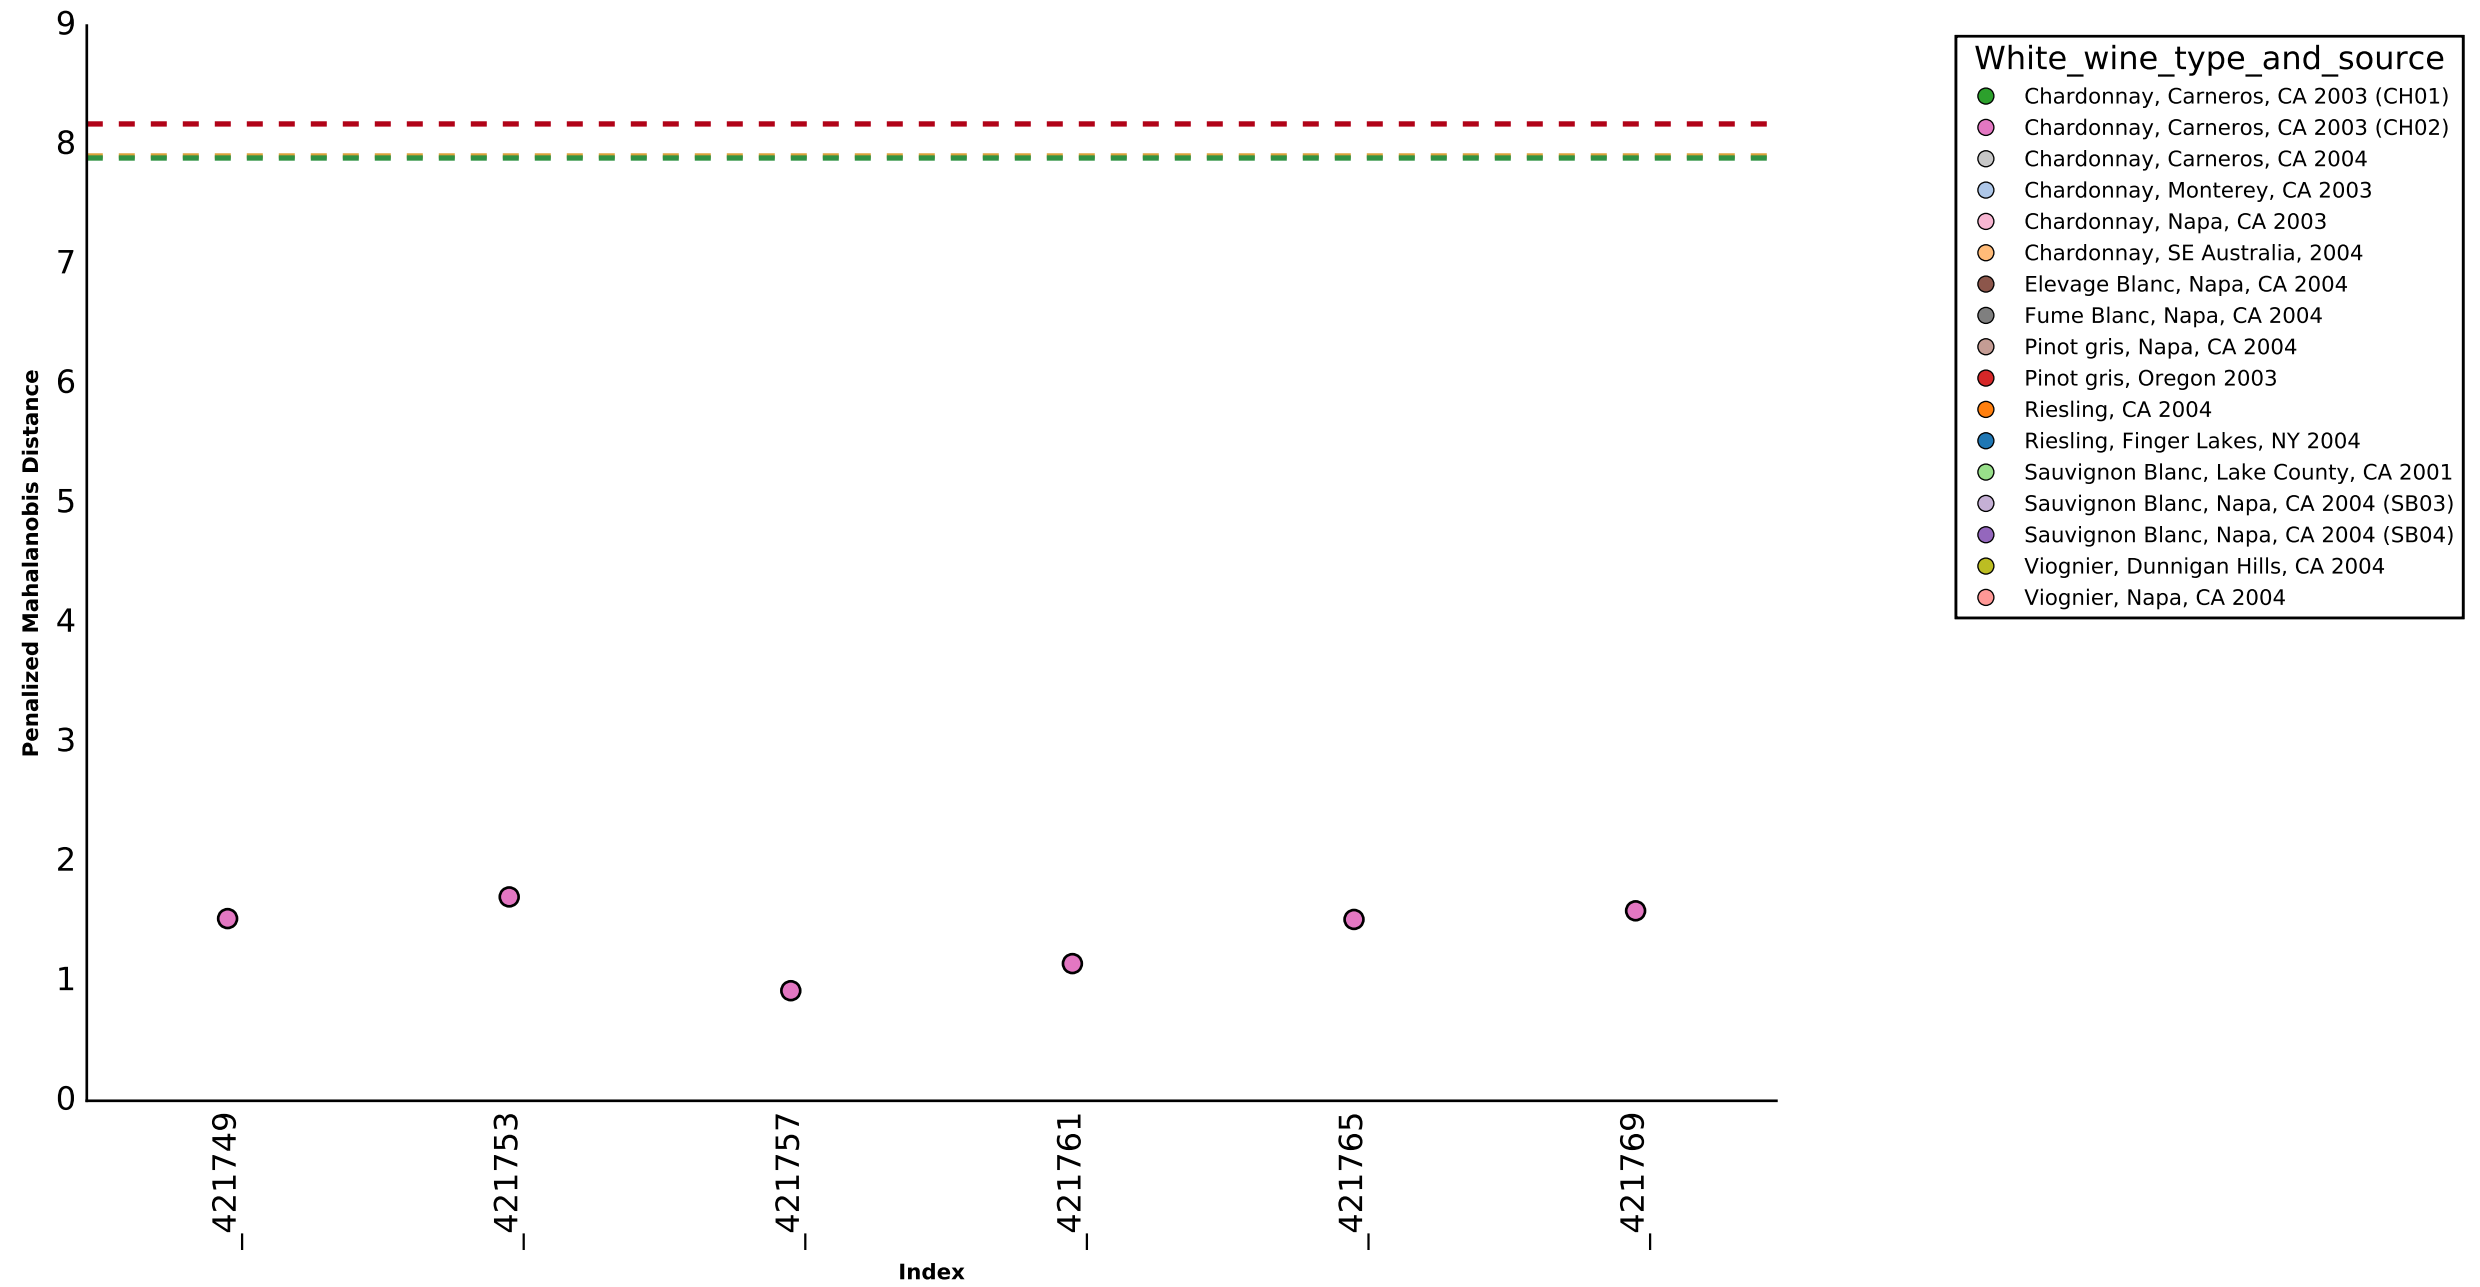

Scatterplot for Penalized Mahalanobis Distance for Chardonnay, Carneros, CA 2003 (CH02) to the mean