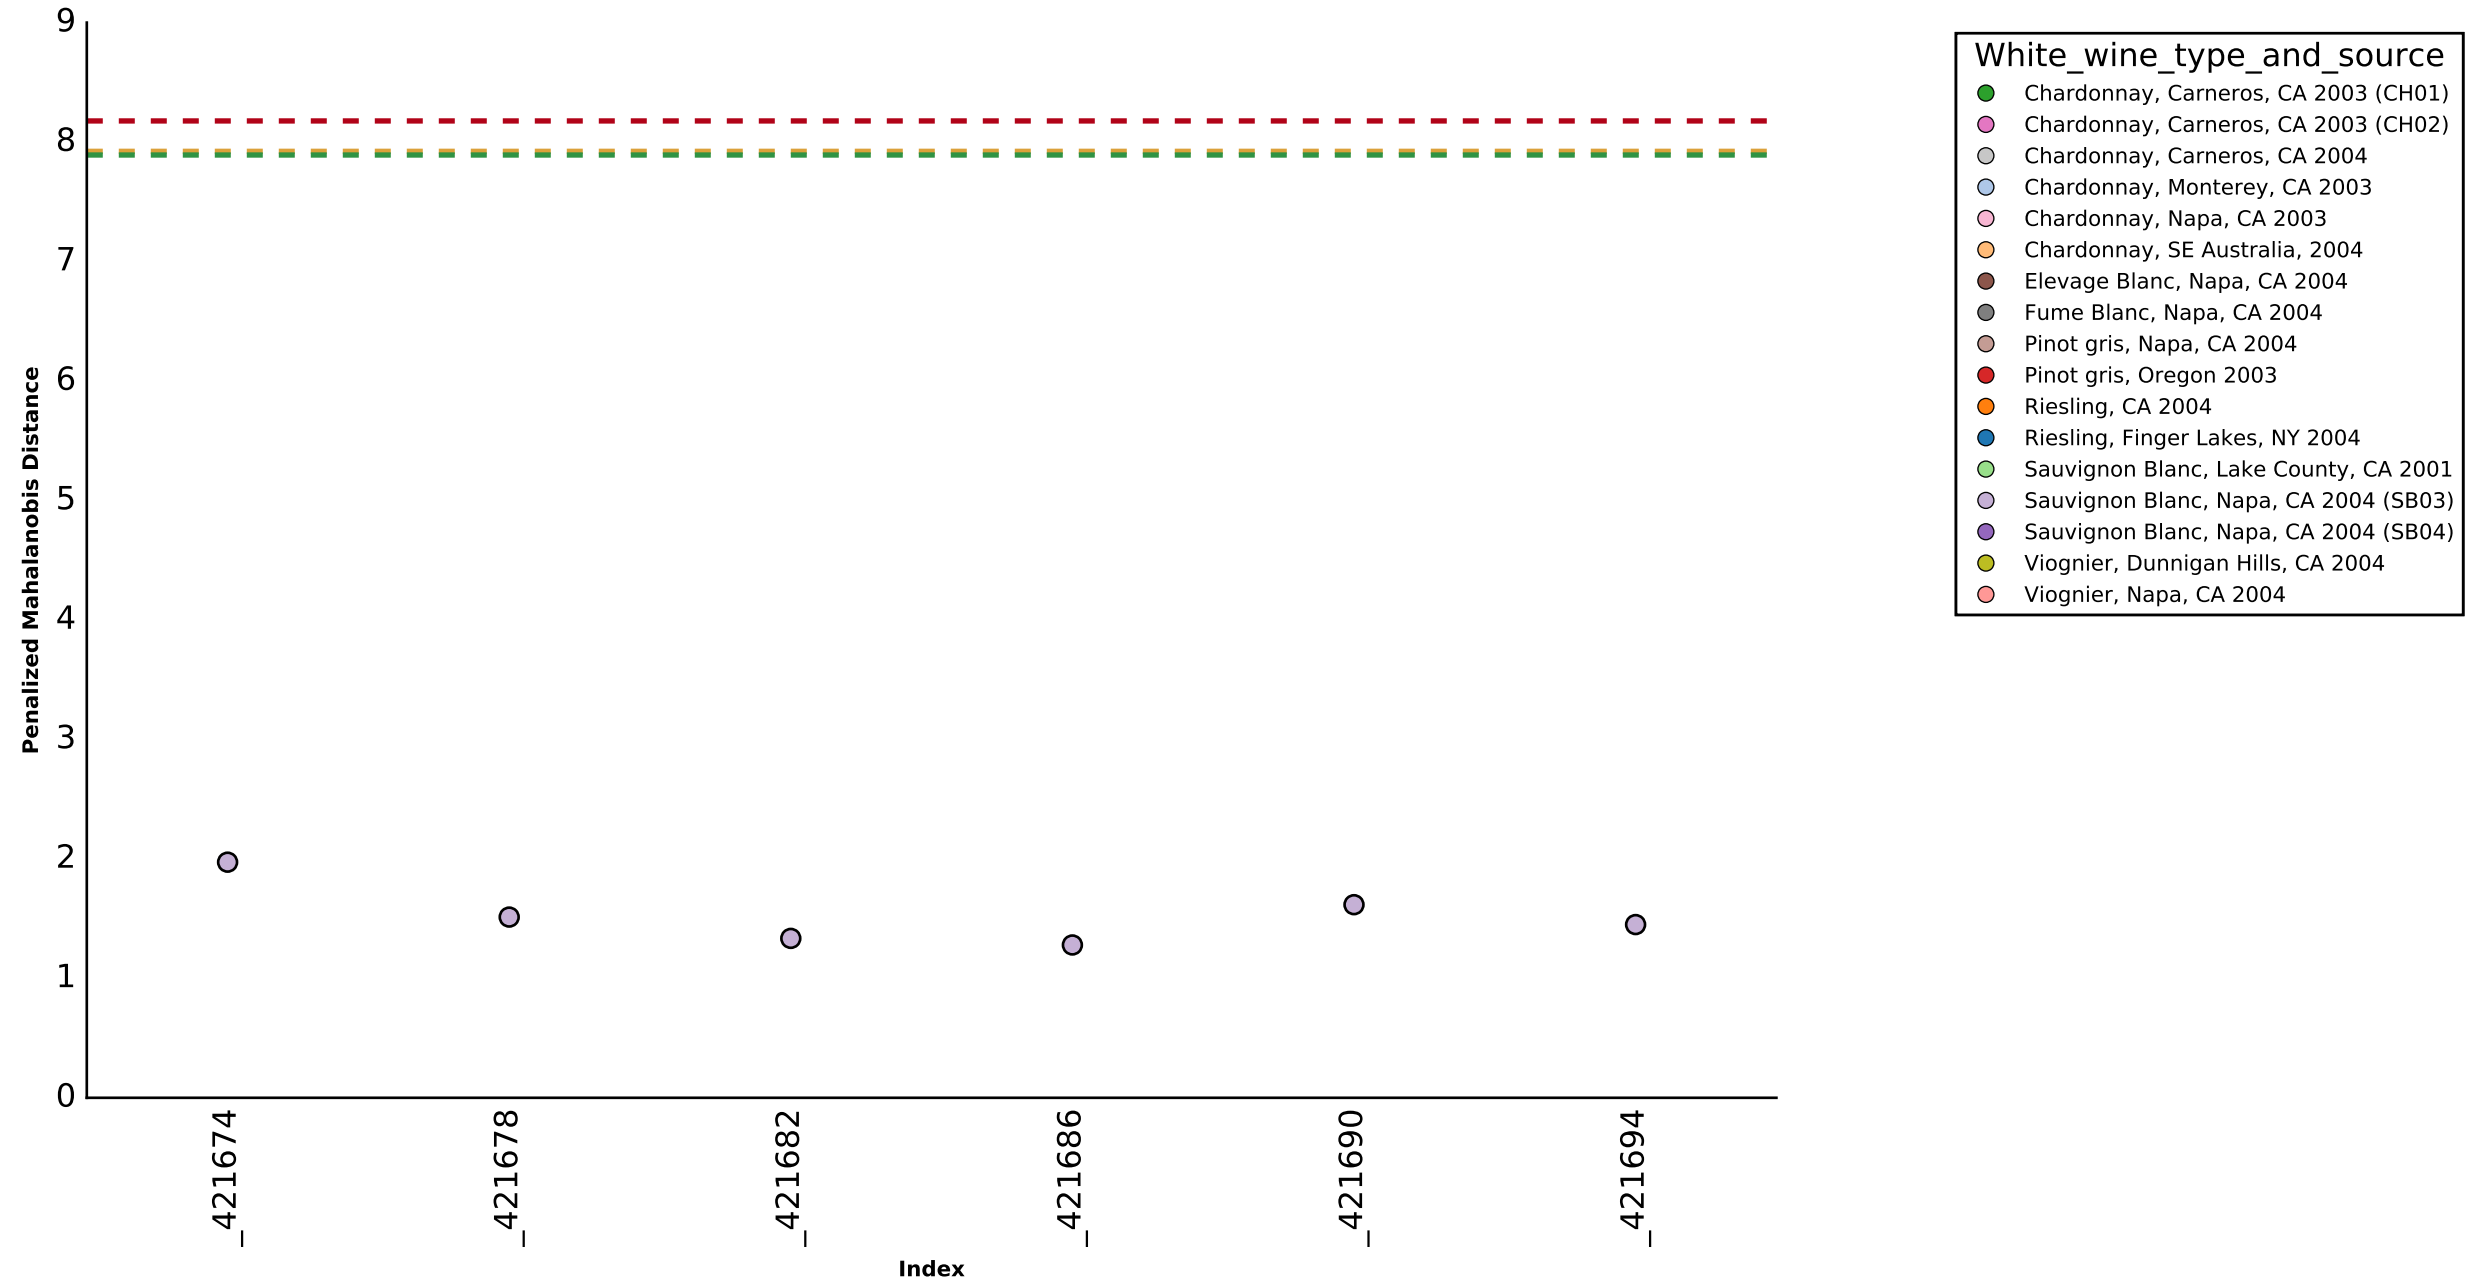

Scatterplot for Penalized Mahalanobis Distance for Sauvignon Blanc, Napa, CA 2004 (SB03) to the mean