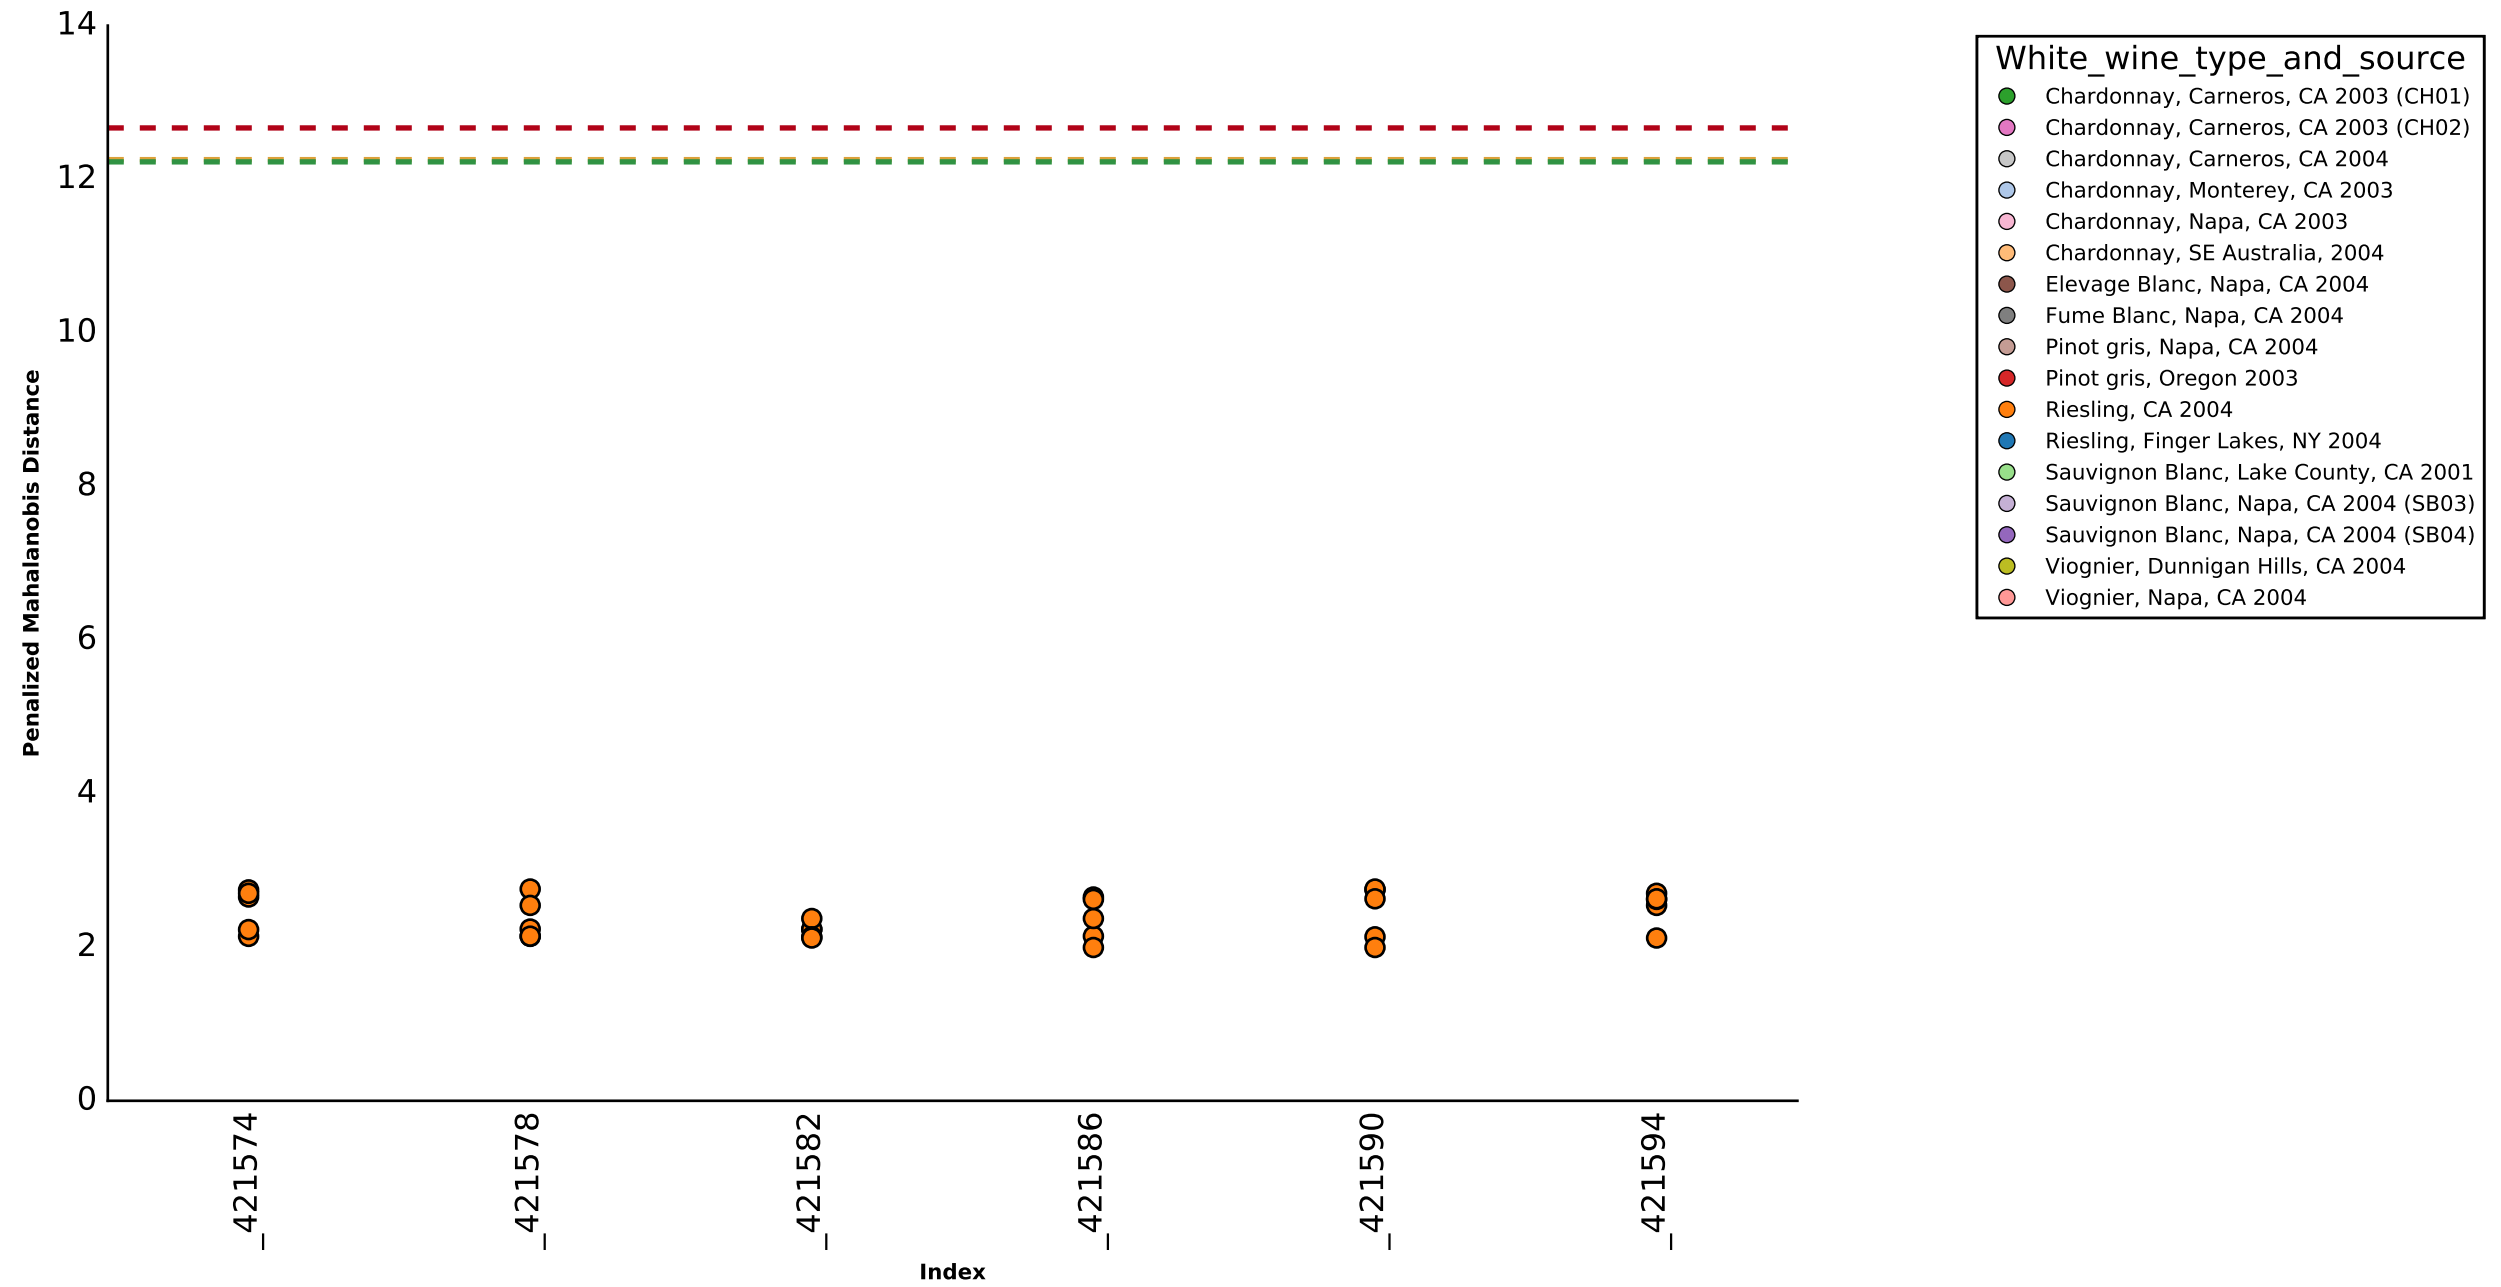

Scatterplot for Penalized Mahalanobis Distance for Pinot gris, Oregon 2003 pairwise

Box-plots for Penalized Mahalanobis Distance for Pinot gris, Oregon 2003 pairwise

Scatterplot for Penalized Mahalanobis Distance for Riesling, CA 2004 to the mean

Scatterplot for Penalized Mahalanobis Distance for Riesling, CA 2004 pairwise

Box-plots for Penalized Mahalanobis Distance for Riesling, CA 2004 pairwise

Scatterplot for Penalized Mahalanobis Distance for Riesling, Finger Lakes, NY 2004 to the mean