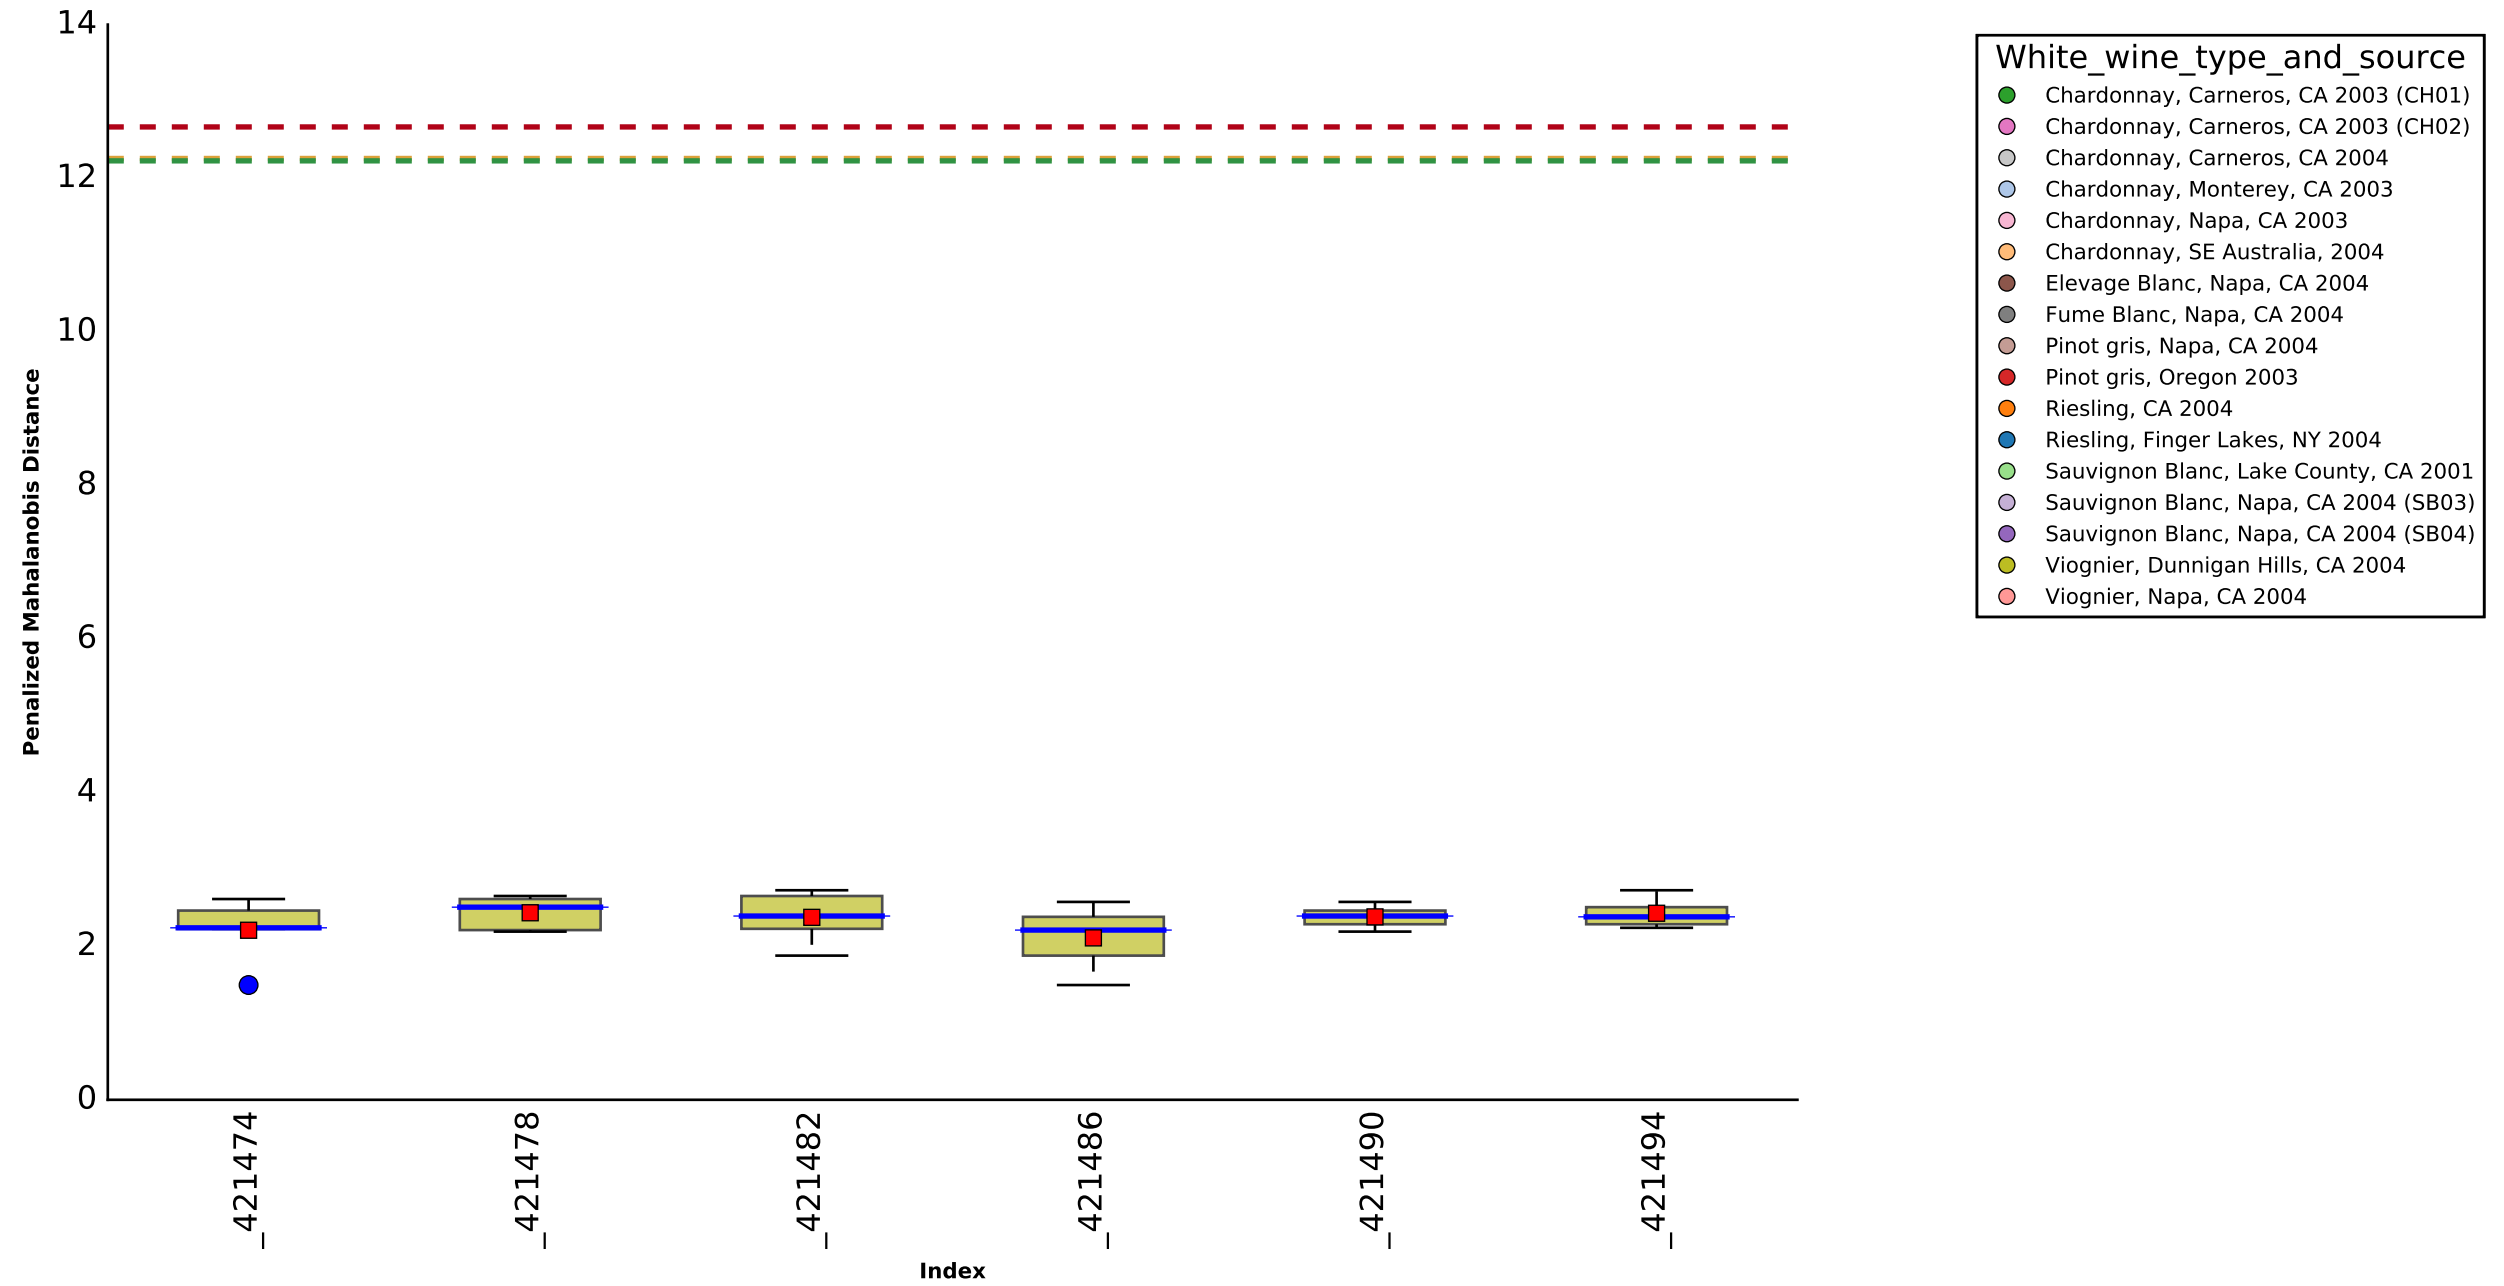

Box-plots for Penalized Mahalanobis Distance for Viognier, Dunnigan Hills, CA 2004 pairwise

1. **White_wine_type_and_source**
2. Chardonnay, Carneros, CA 2003 (CH01)
   - Chardonnay, Carneros, CA 2003 (CH02)
   - Chardonnay, Carneros, CA 2004
   - Chardonnay, Monterey, CA 2003
   - Chardonnay, Napa, CA 2003
   - Chardonnay, SE Australia, 2004
   - Elevage Blanc, Napa, CA 2004
   - Fume Blanc, Napa, CA 2004
   - Pinot gris, Napa, CA 2004
   - Pinot gris, Oregon 2003
   - Riesling, CA 2004
   - Riesling, Finger Lakes, NY 2004
   - Sauvignon Blanc, Lake County, CA 2001
   - Sauvignon Blanc, Napa, CA 2004 (SB03)
   - Sauvignon Blanc, Napa, CA 2004 (SB04)
   - Viognier, Dunnigan Hills, CA 2004
   - Viognier, Napa, CA 2004