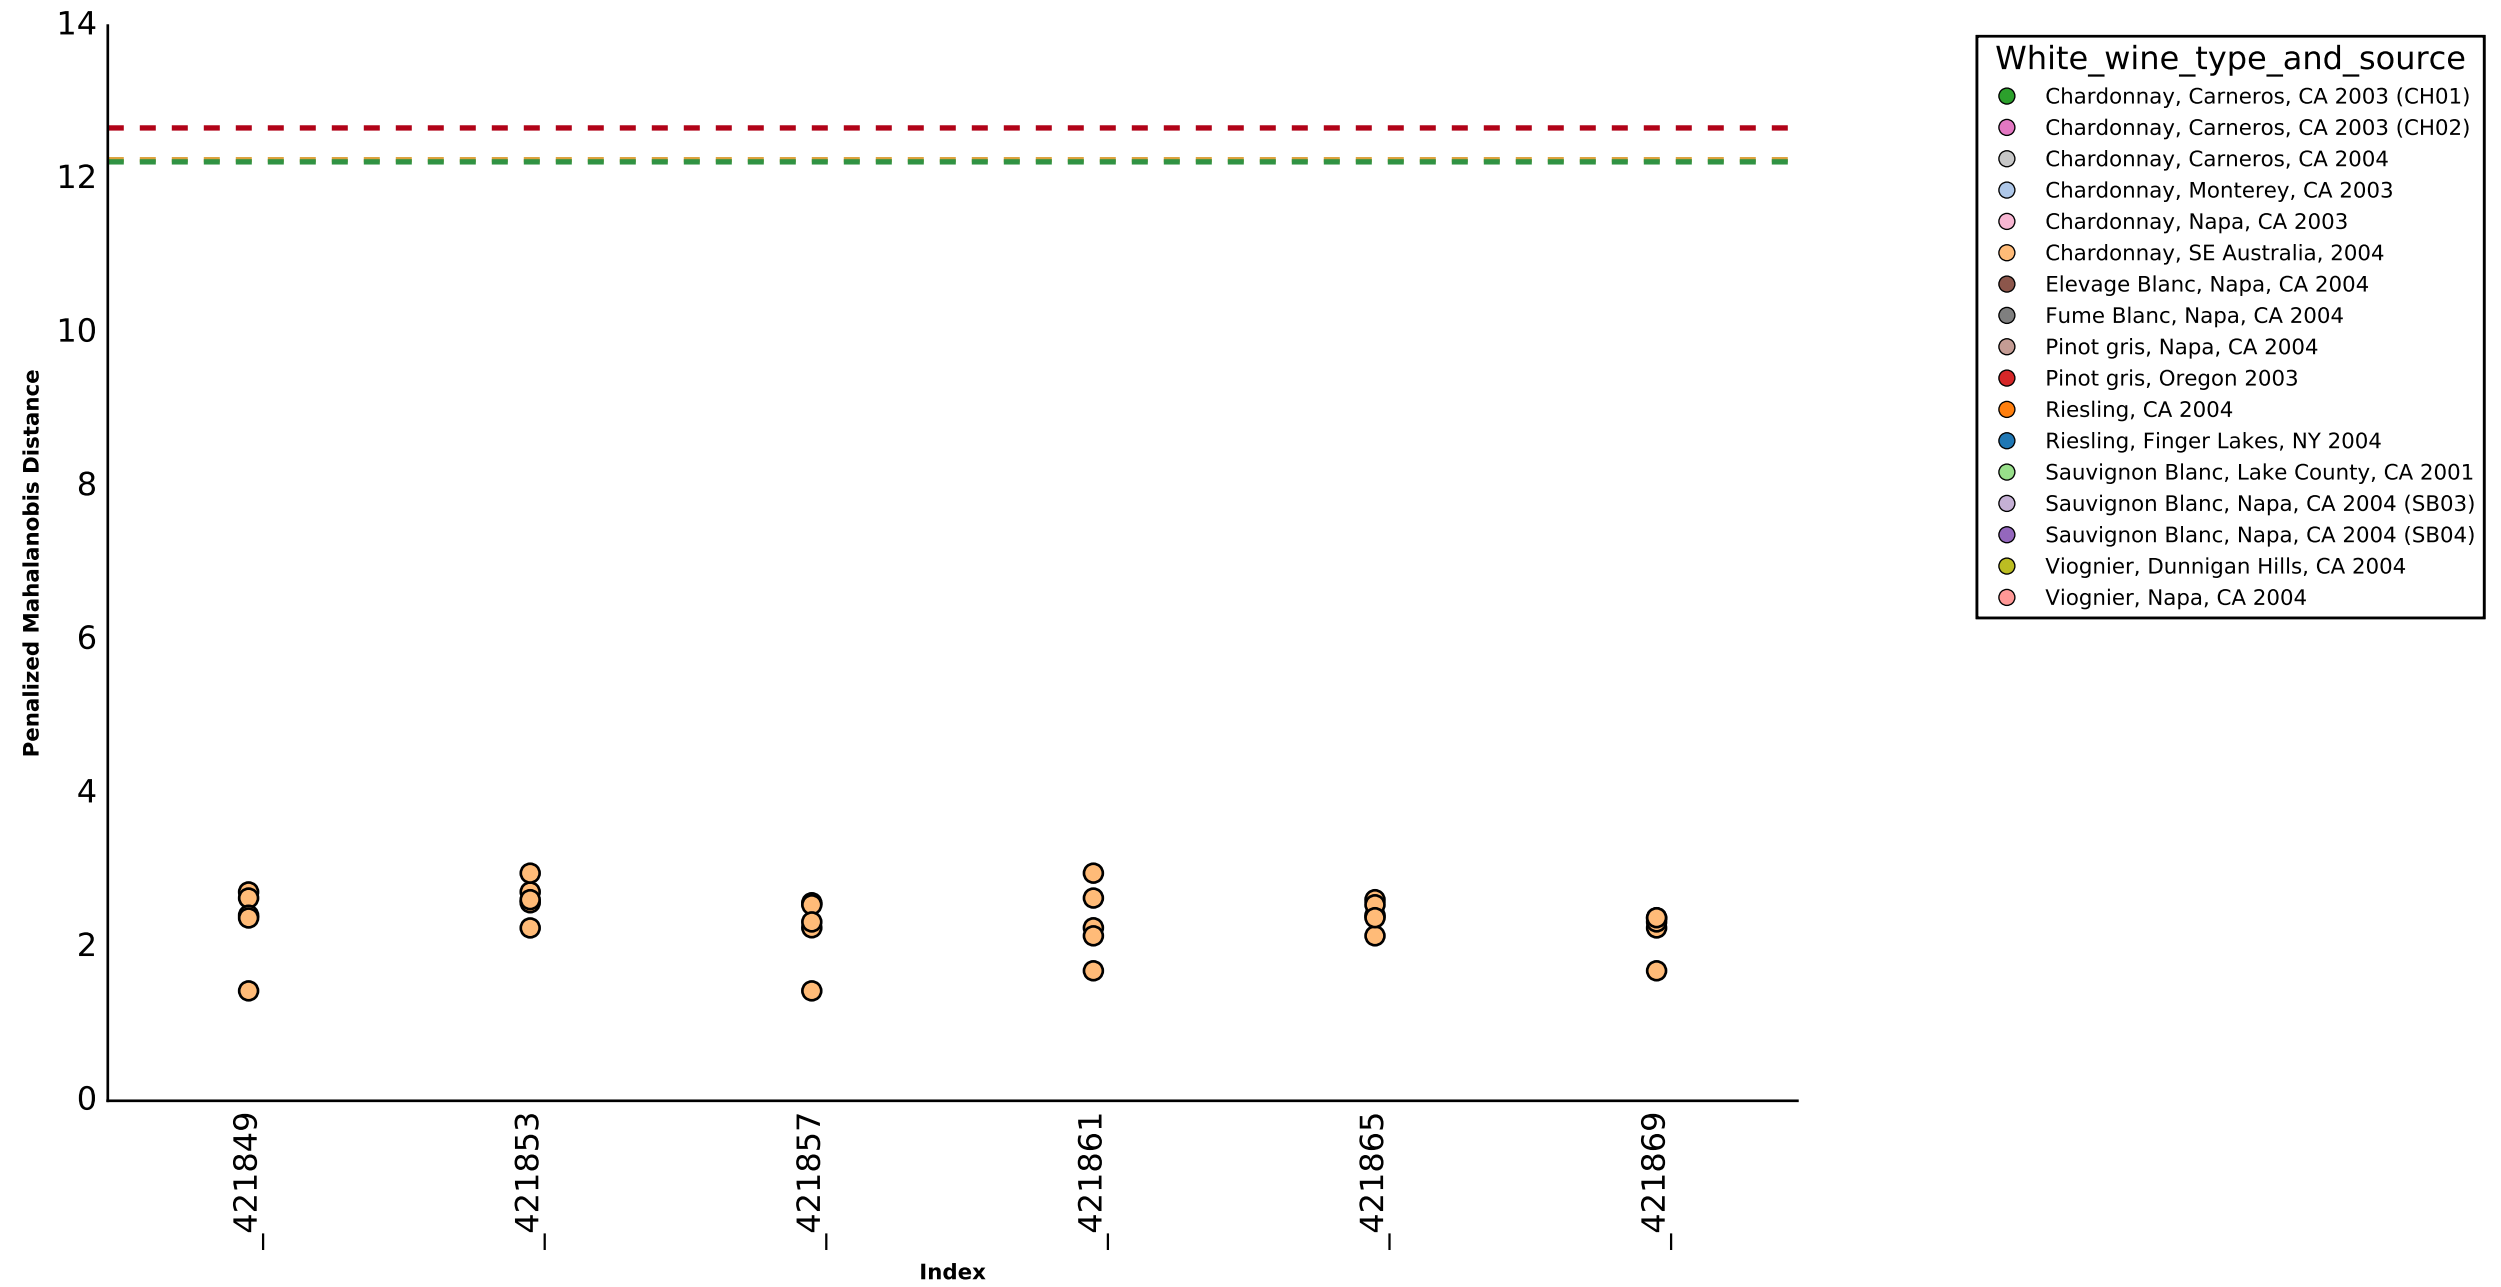

Scatterplot for Penalized Mahalanobis Distance for Chardonnay, SE Australia, 2004 pairwise