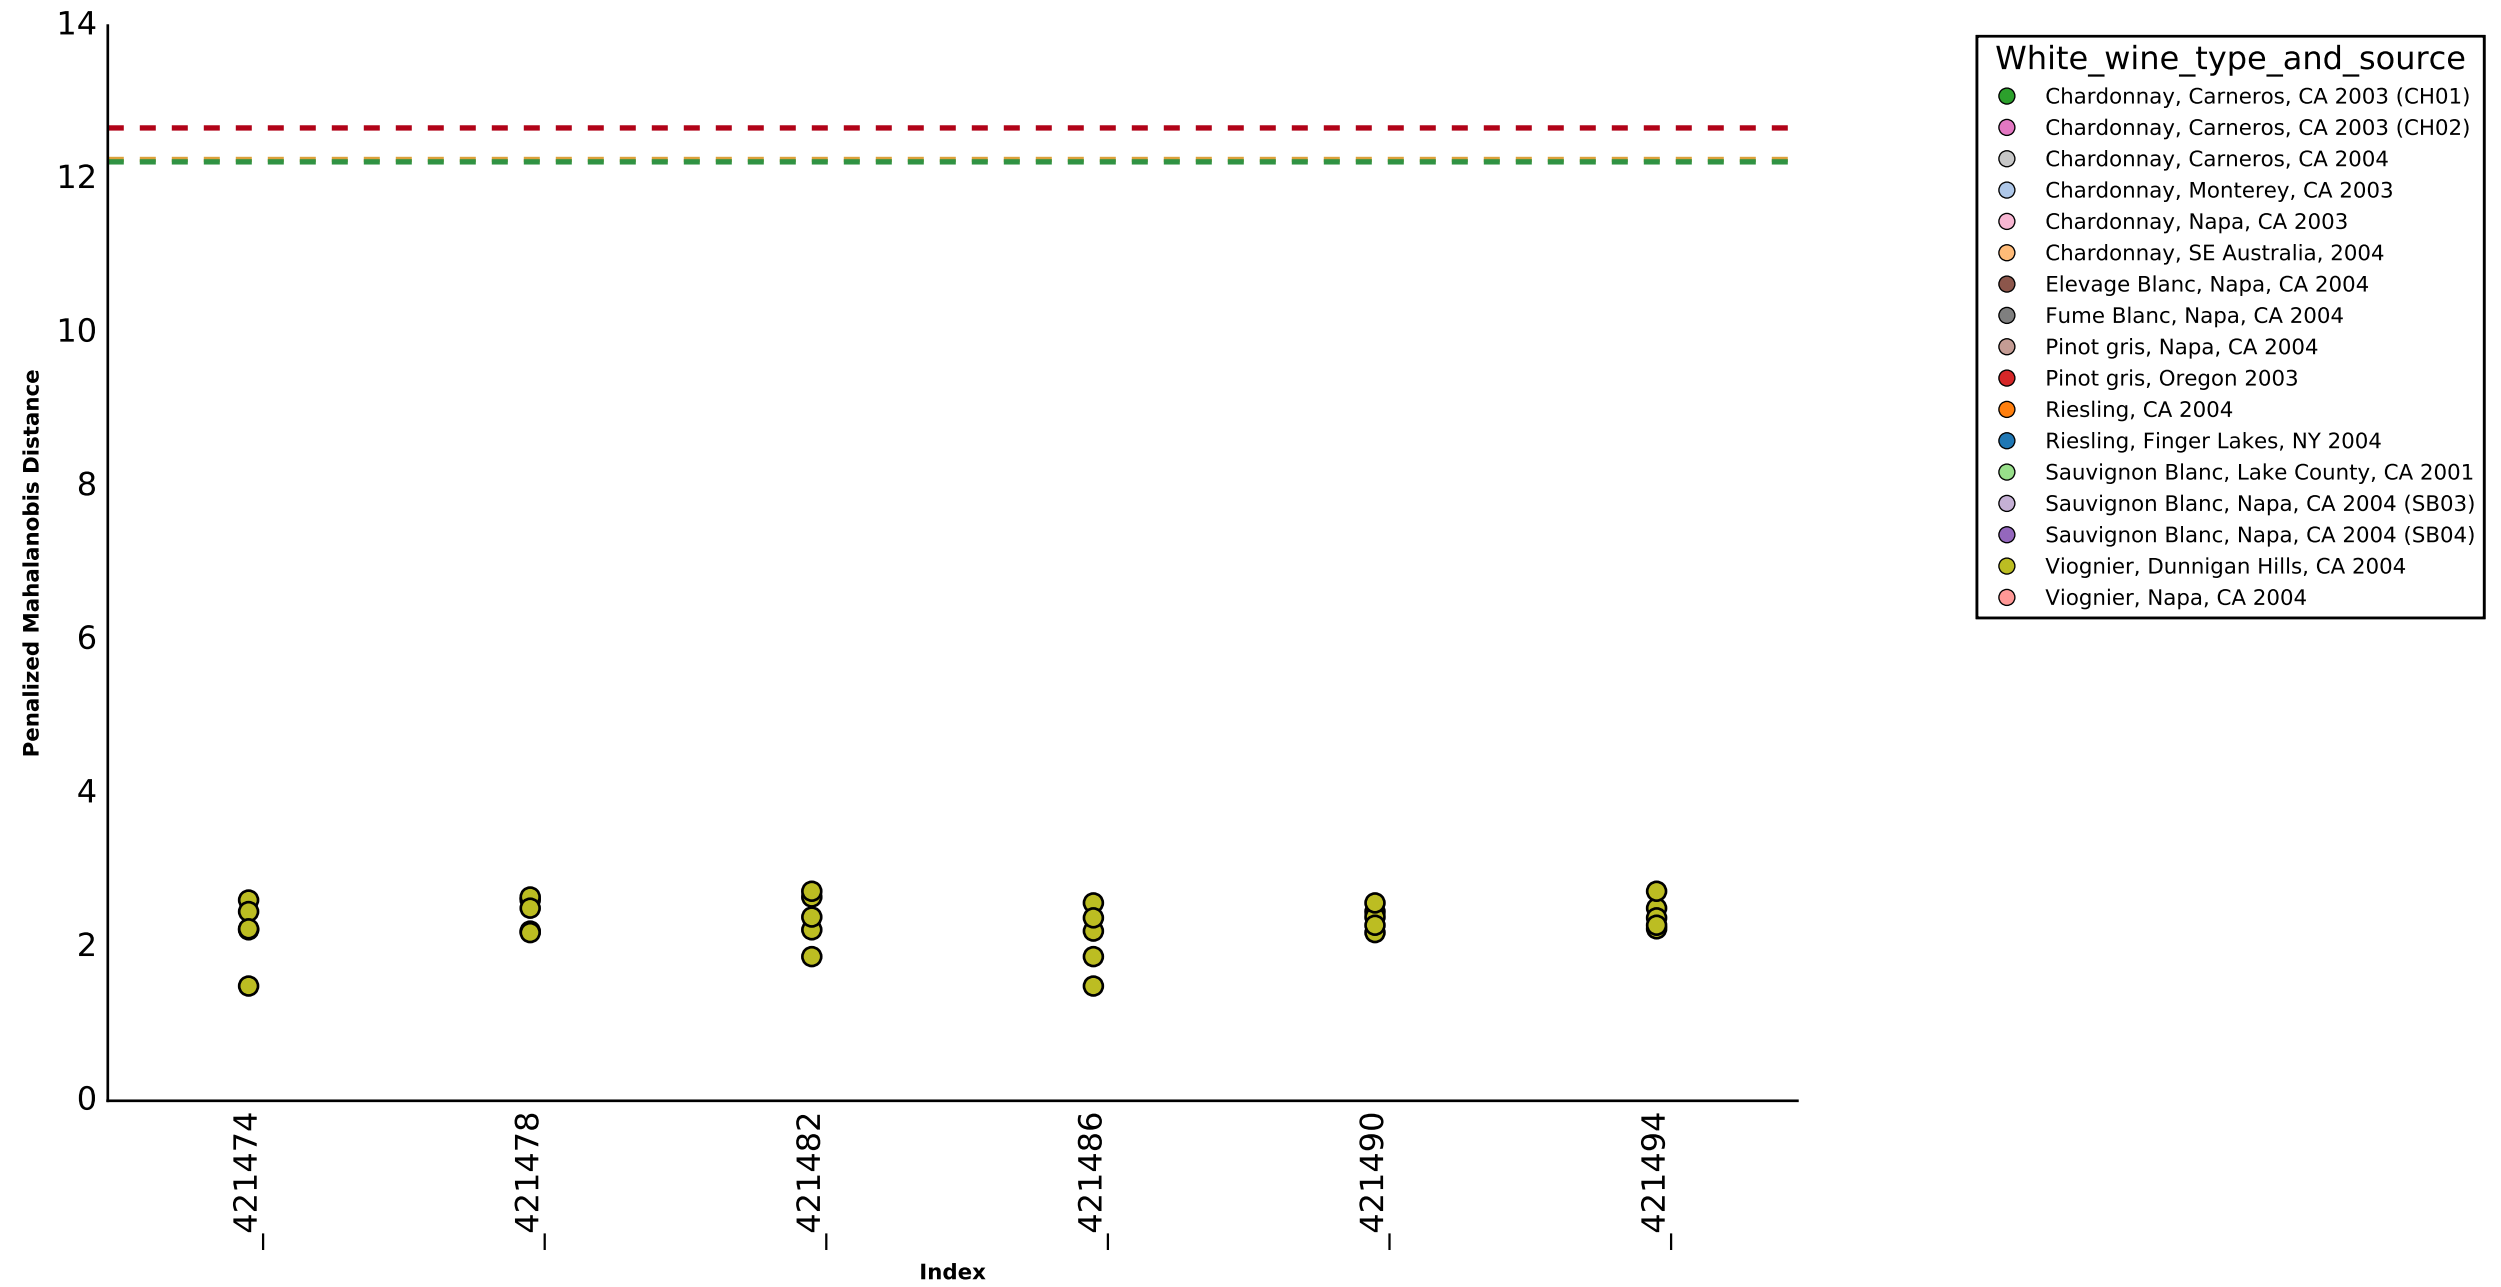

Scatterplot for Penalized Mahalanobis Distance for Viognier, Dunnigan Hills, CA 2004 pairwise