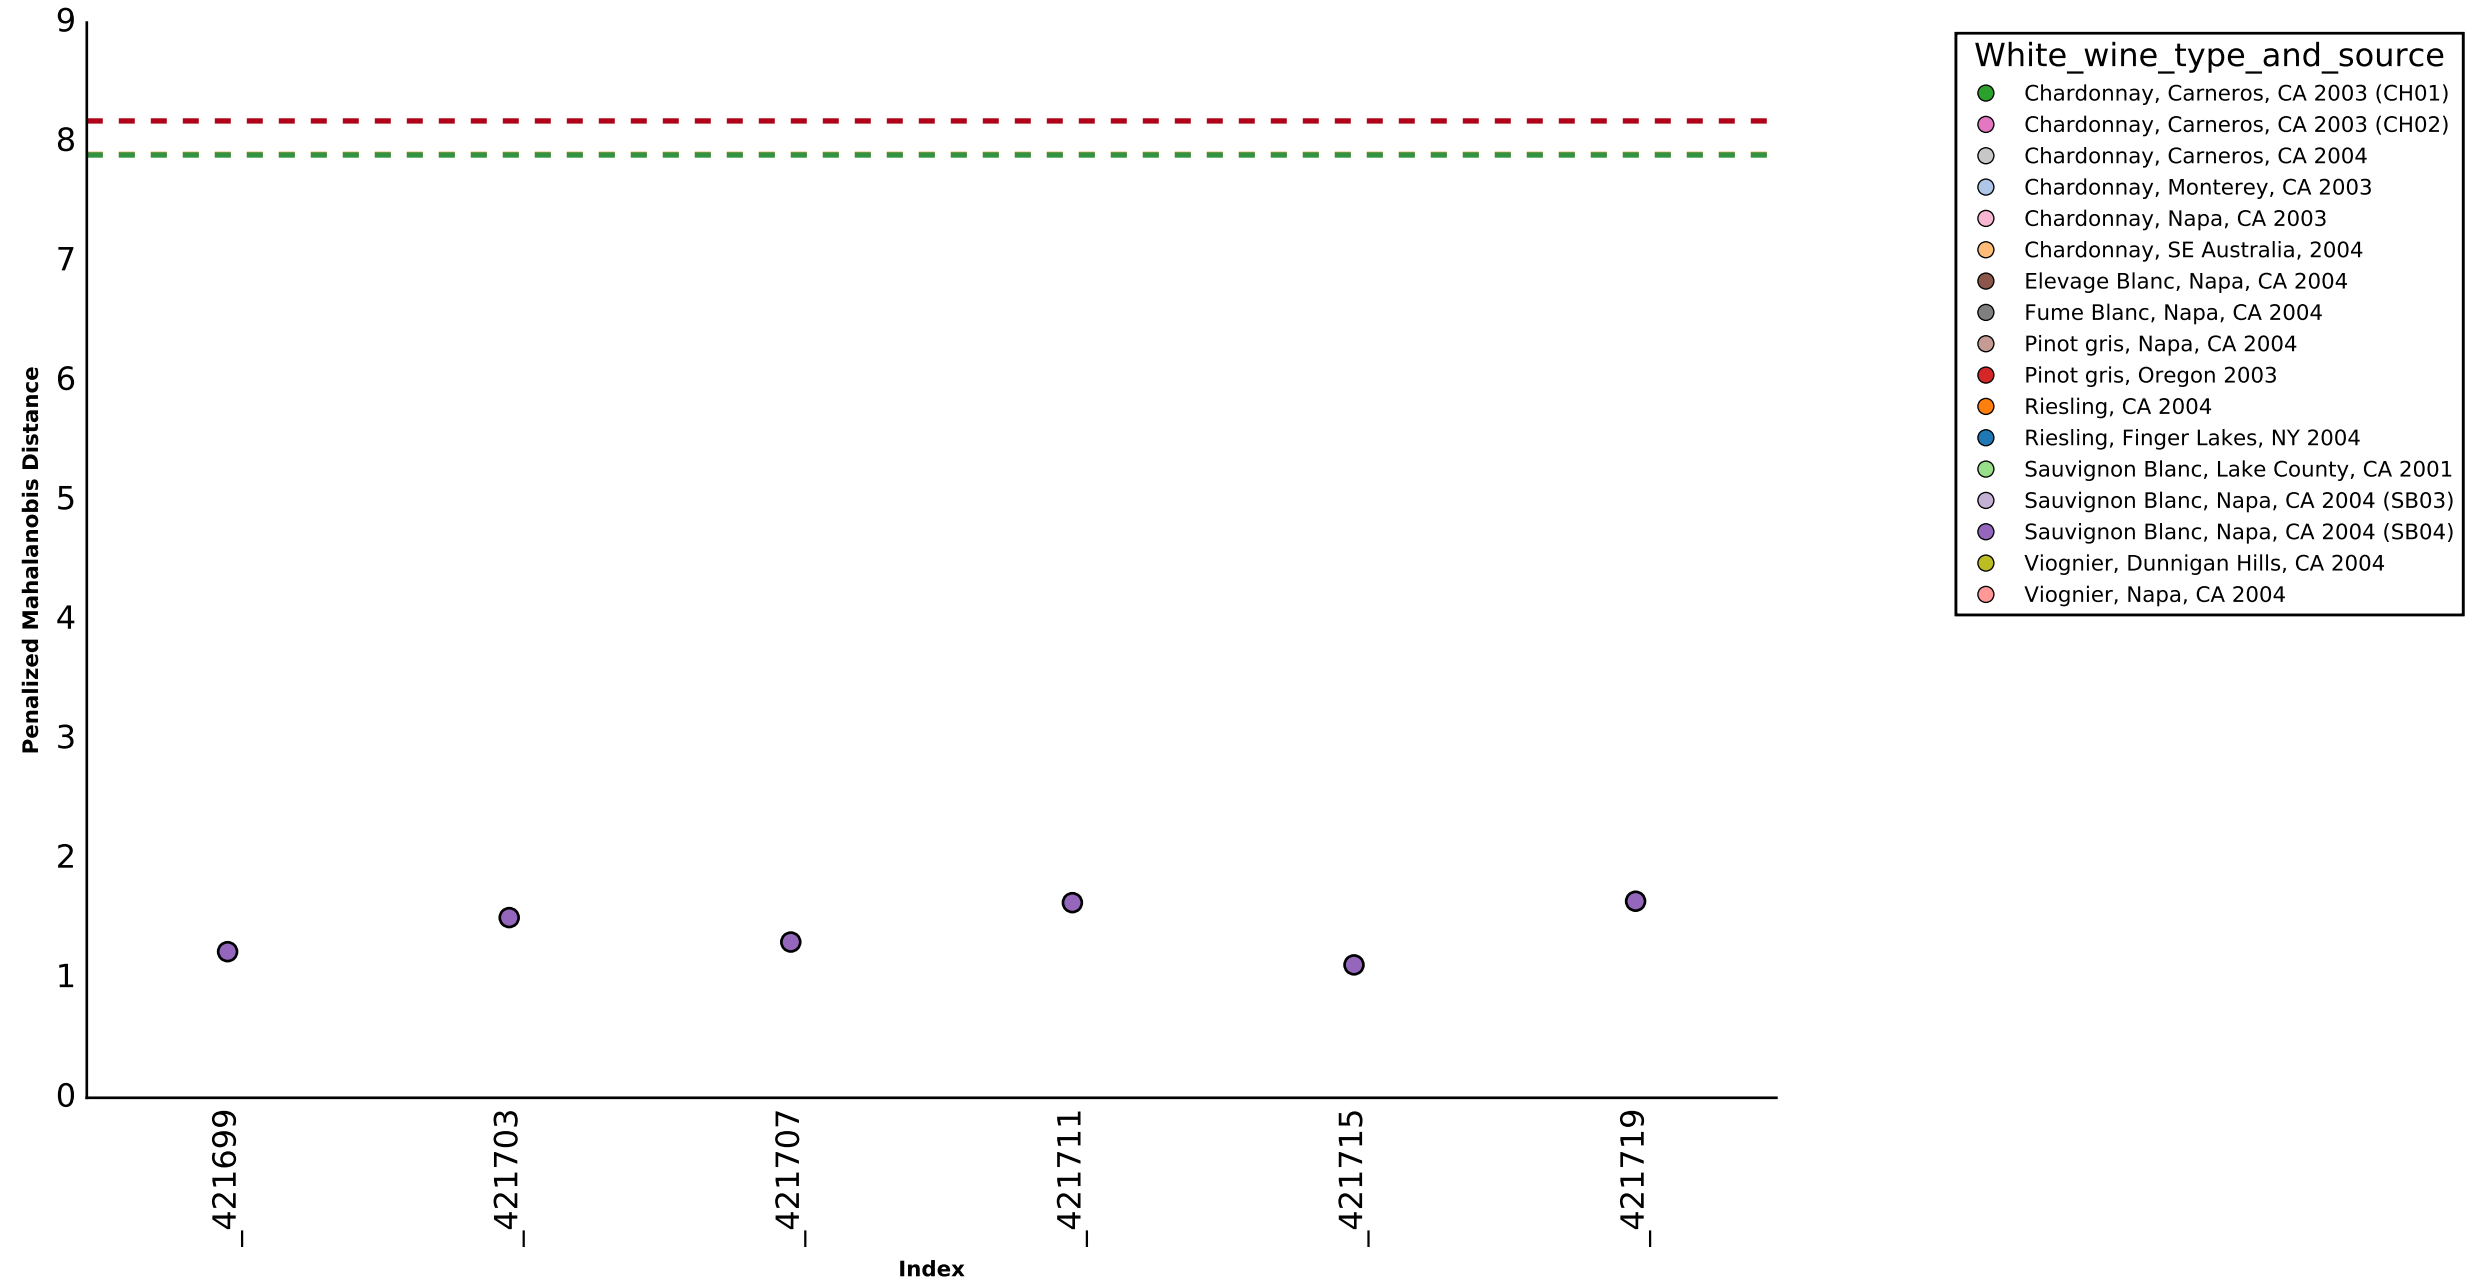

Scatterplot for Penalized Mahalanobis Distance for Sauvignon Blanc, Napa, CA 2004 (SB04) to the mean