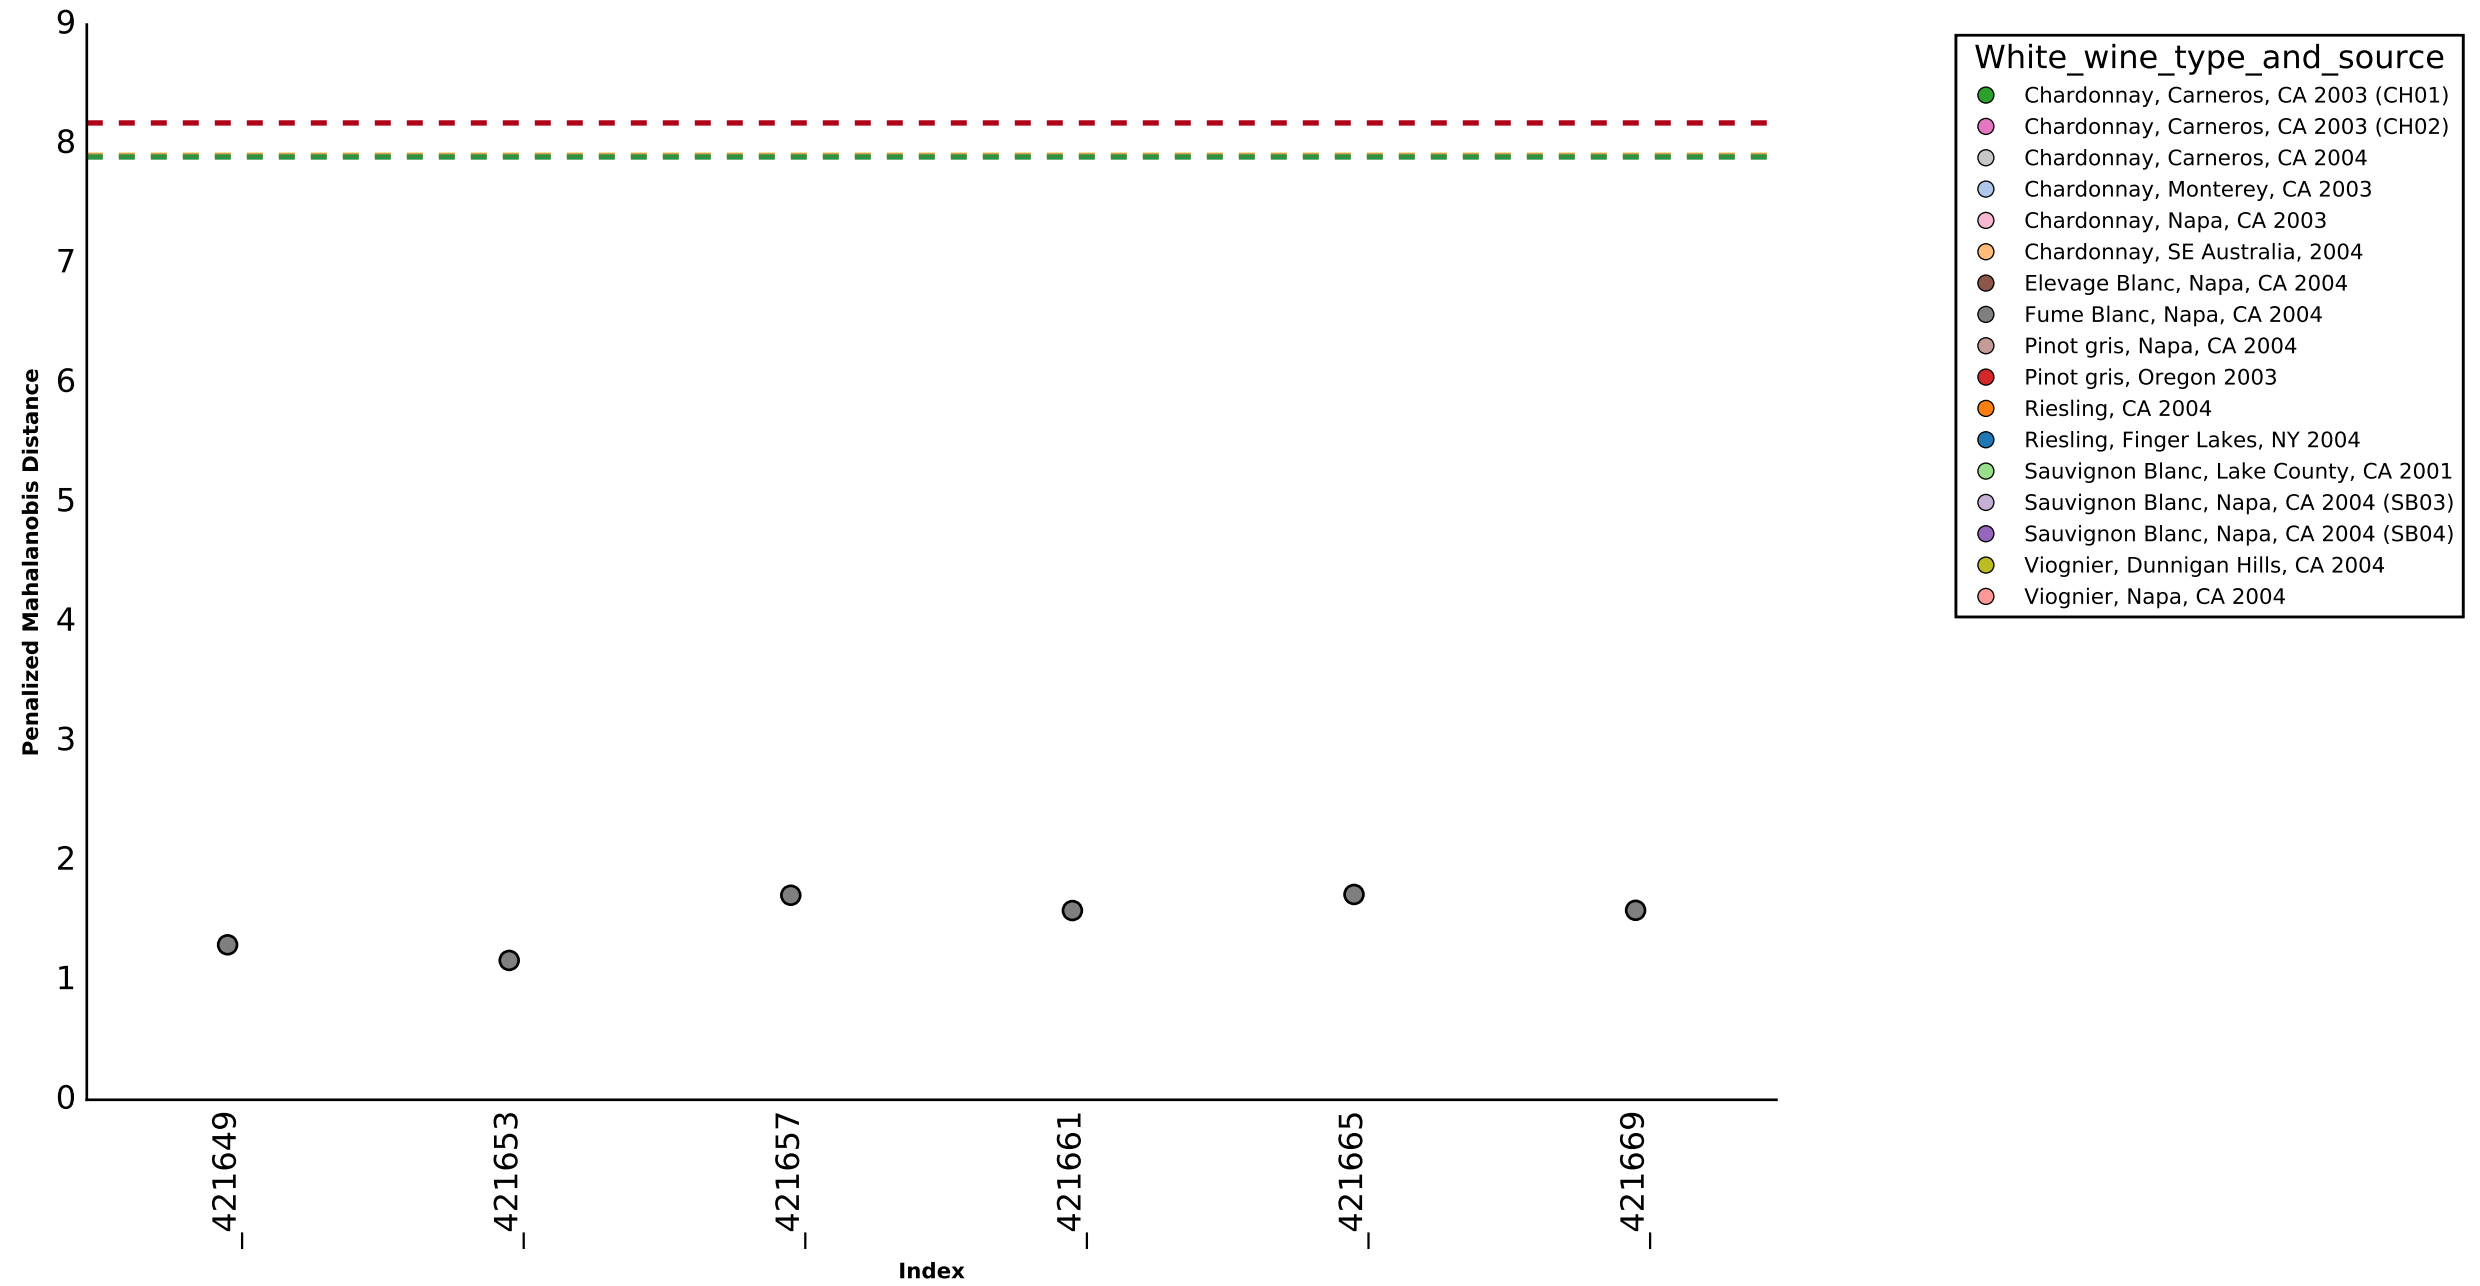

Scatterplot for Penalized Mahalanobis Distance for Fume Blanc, Napa, CA 2004 to the mean