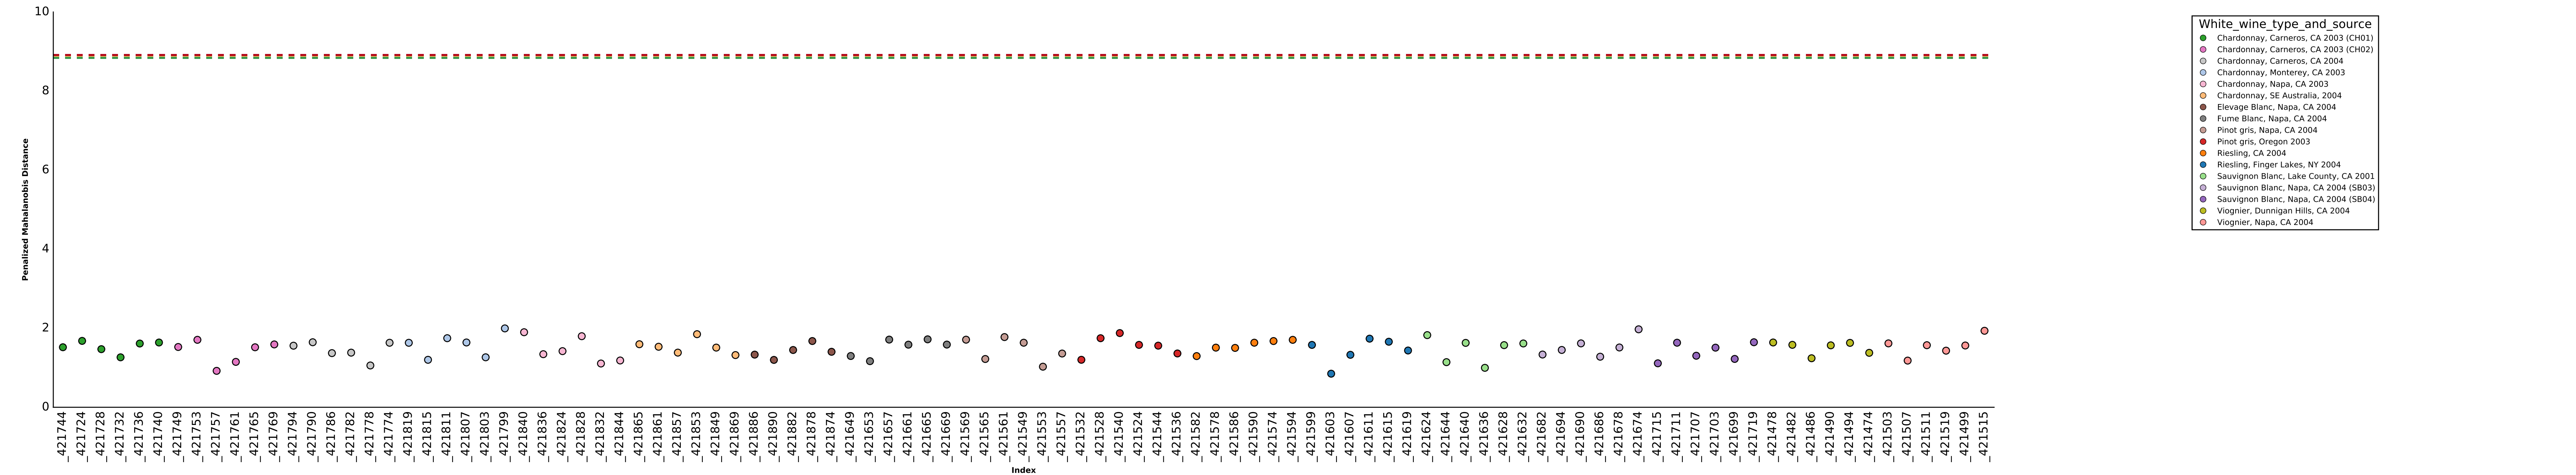

Scatterplot for Penalized Mahalanobis Distance for samples to the mean