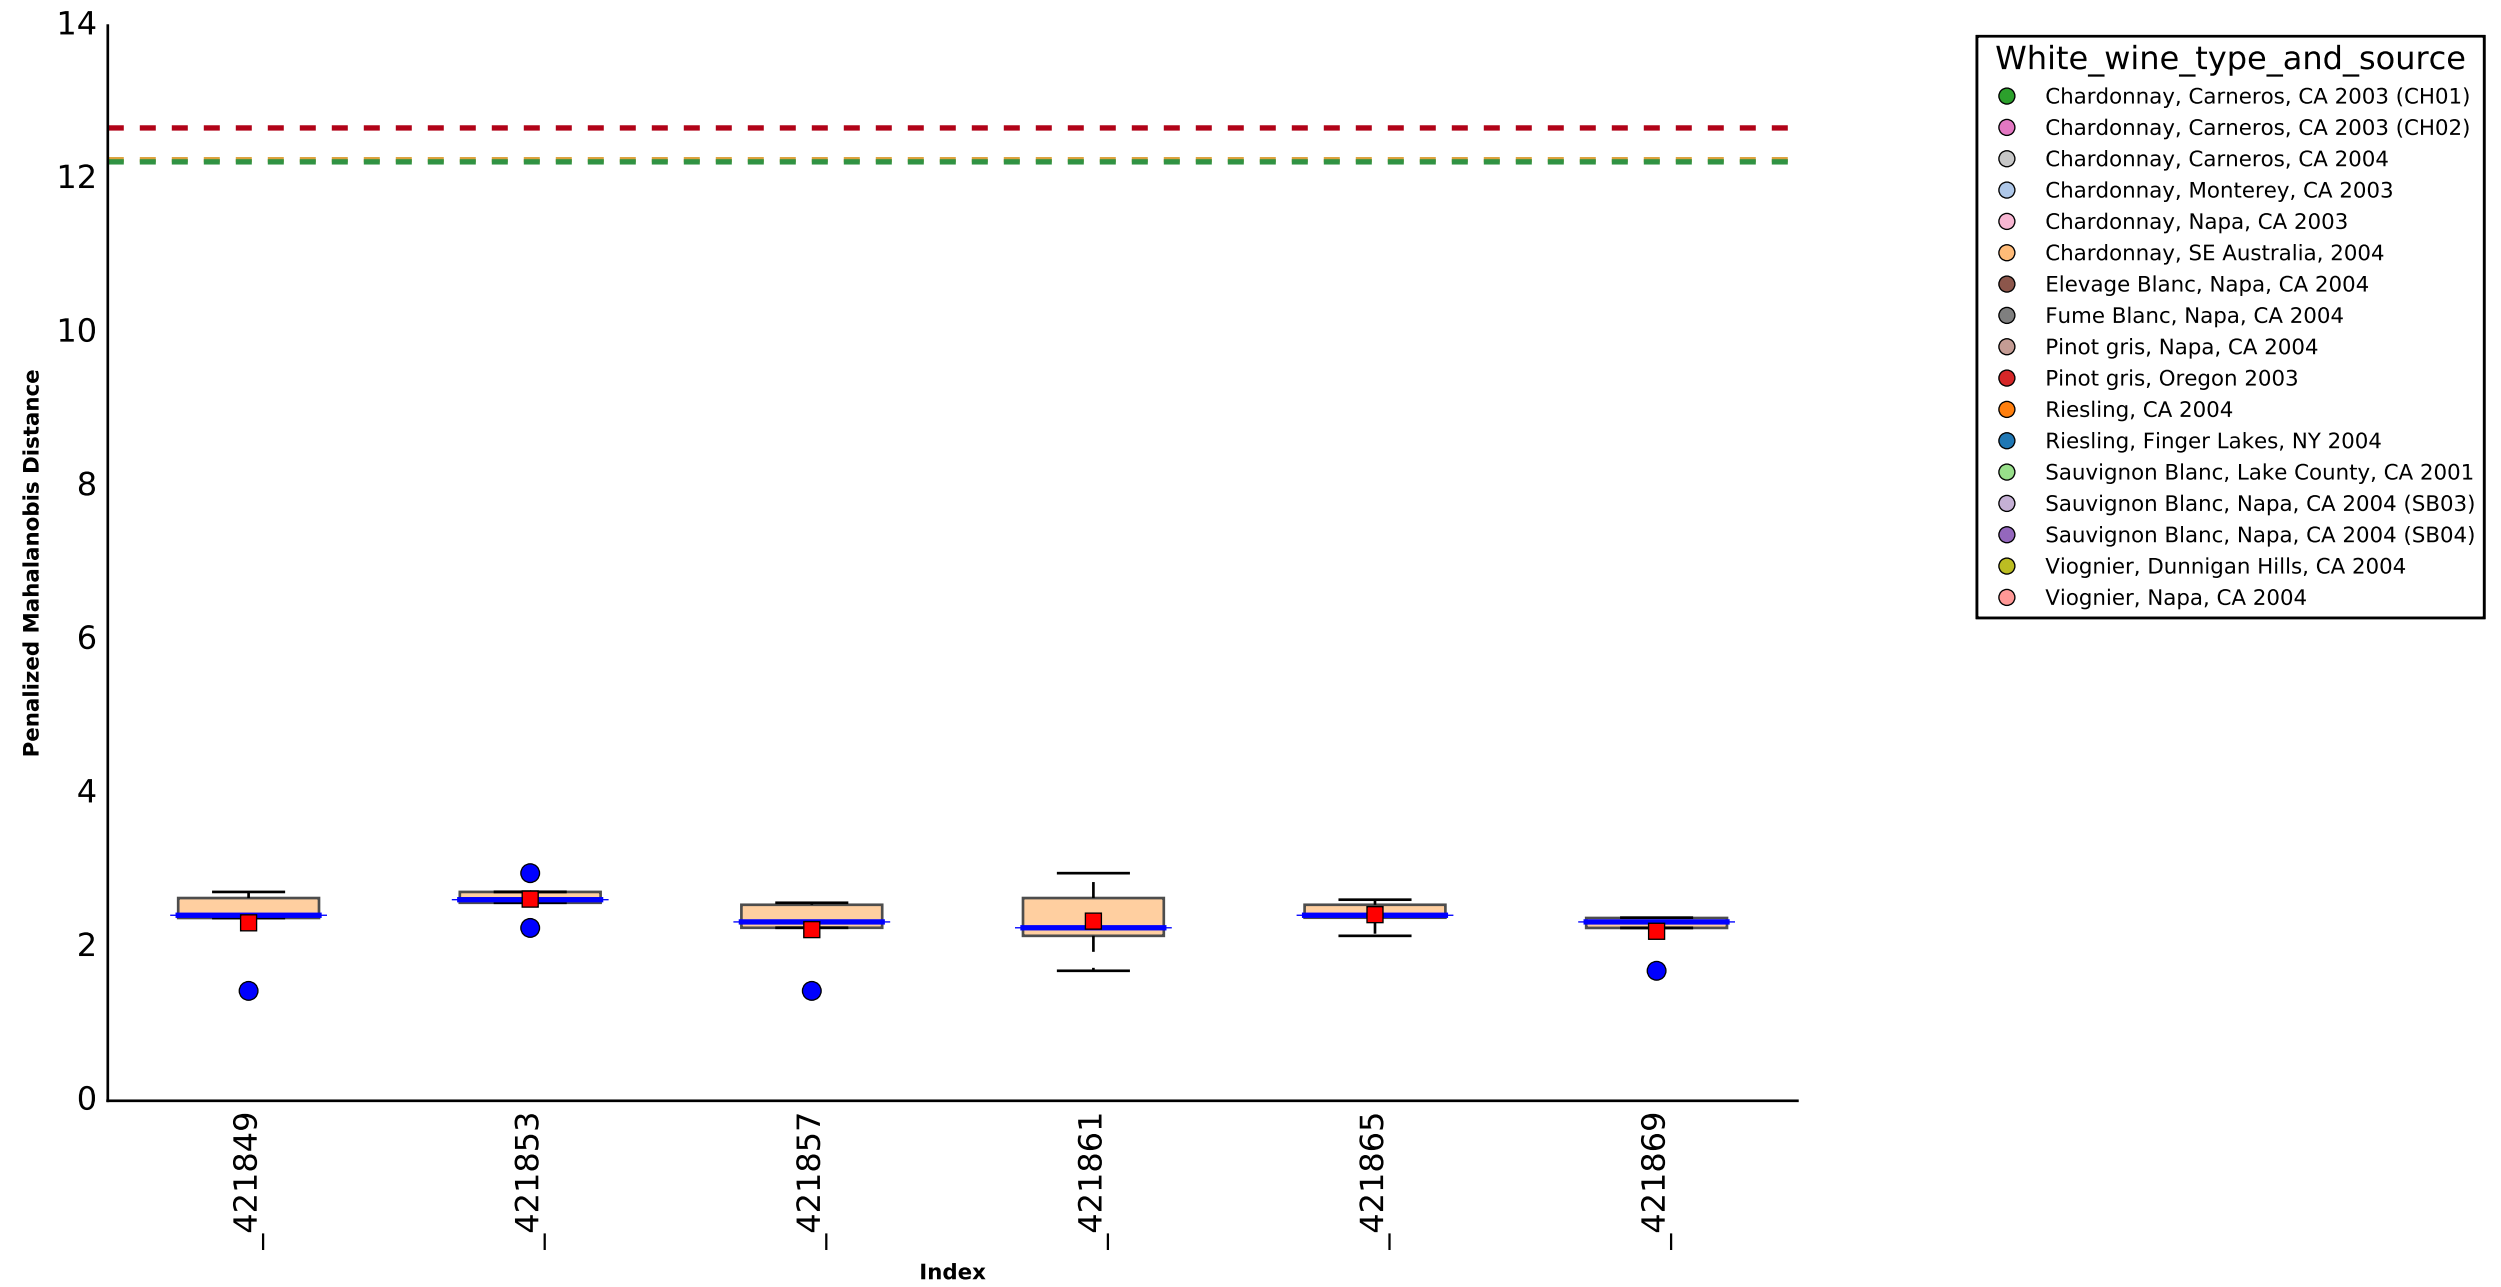

Scatterplot for Penalized Mahalanobis Distance for Chardonnay, SE Australia, 2004 to the mean

Scatterplot for Penalized Mahalanobis Distance for Chardonnay, SE Australia, 2004 pairwise

Box-plots for Penalized Mahalanobis Distance for Chardonnay, SE Australia, 2004 pairwise