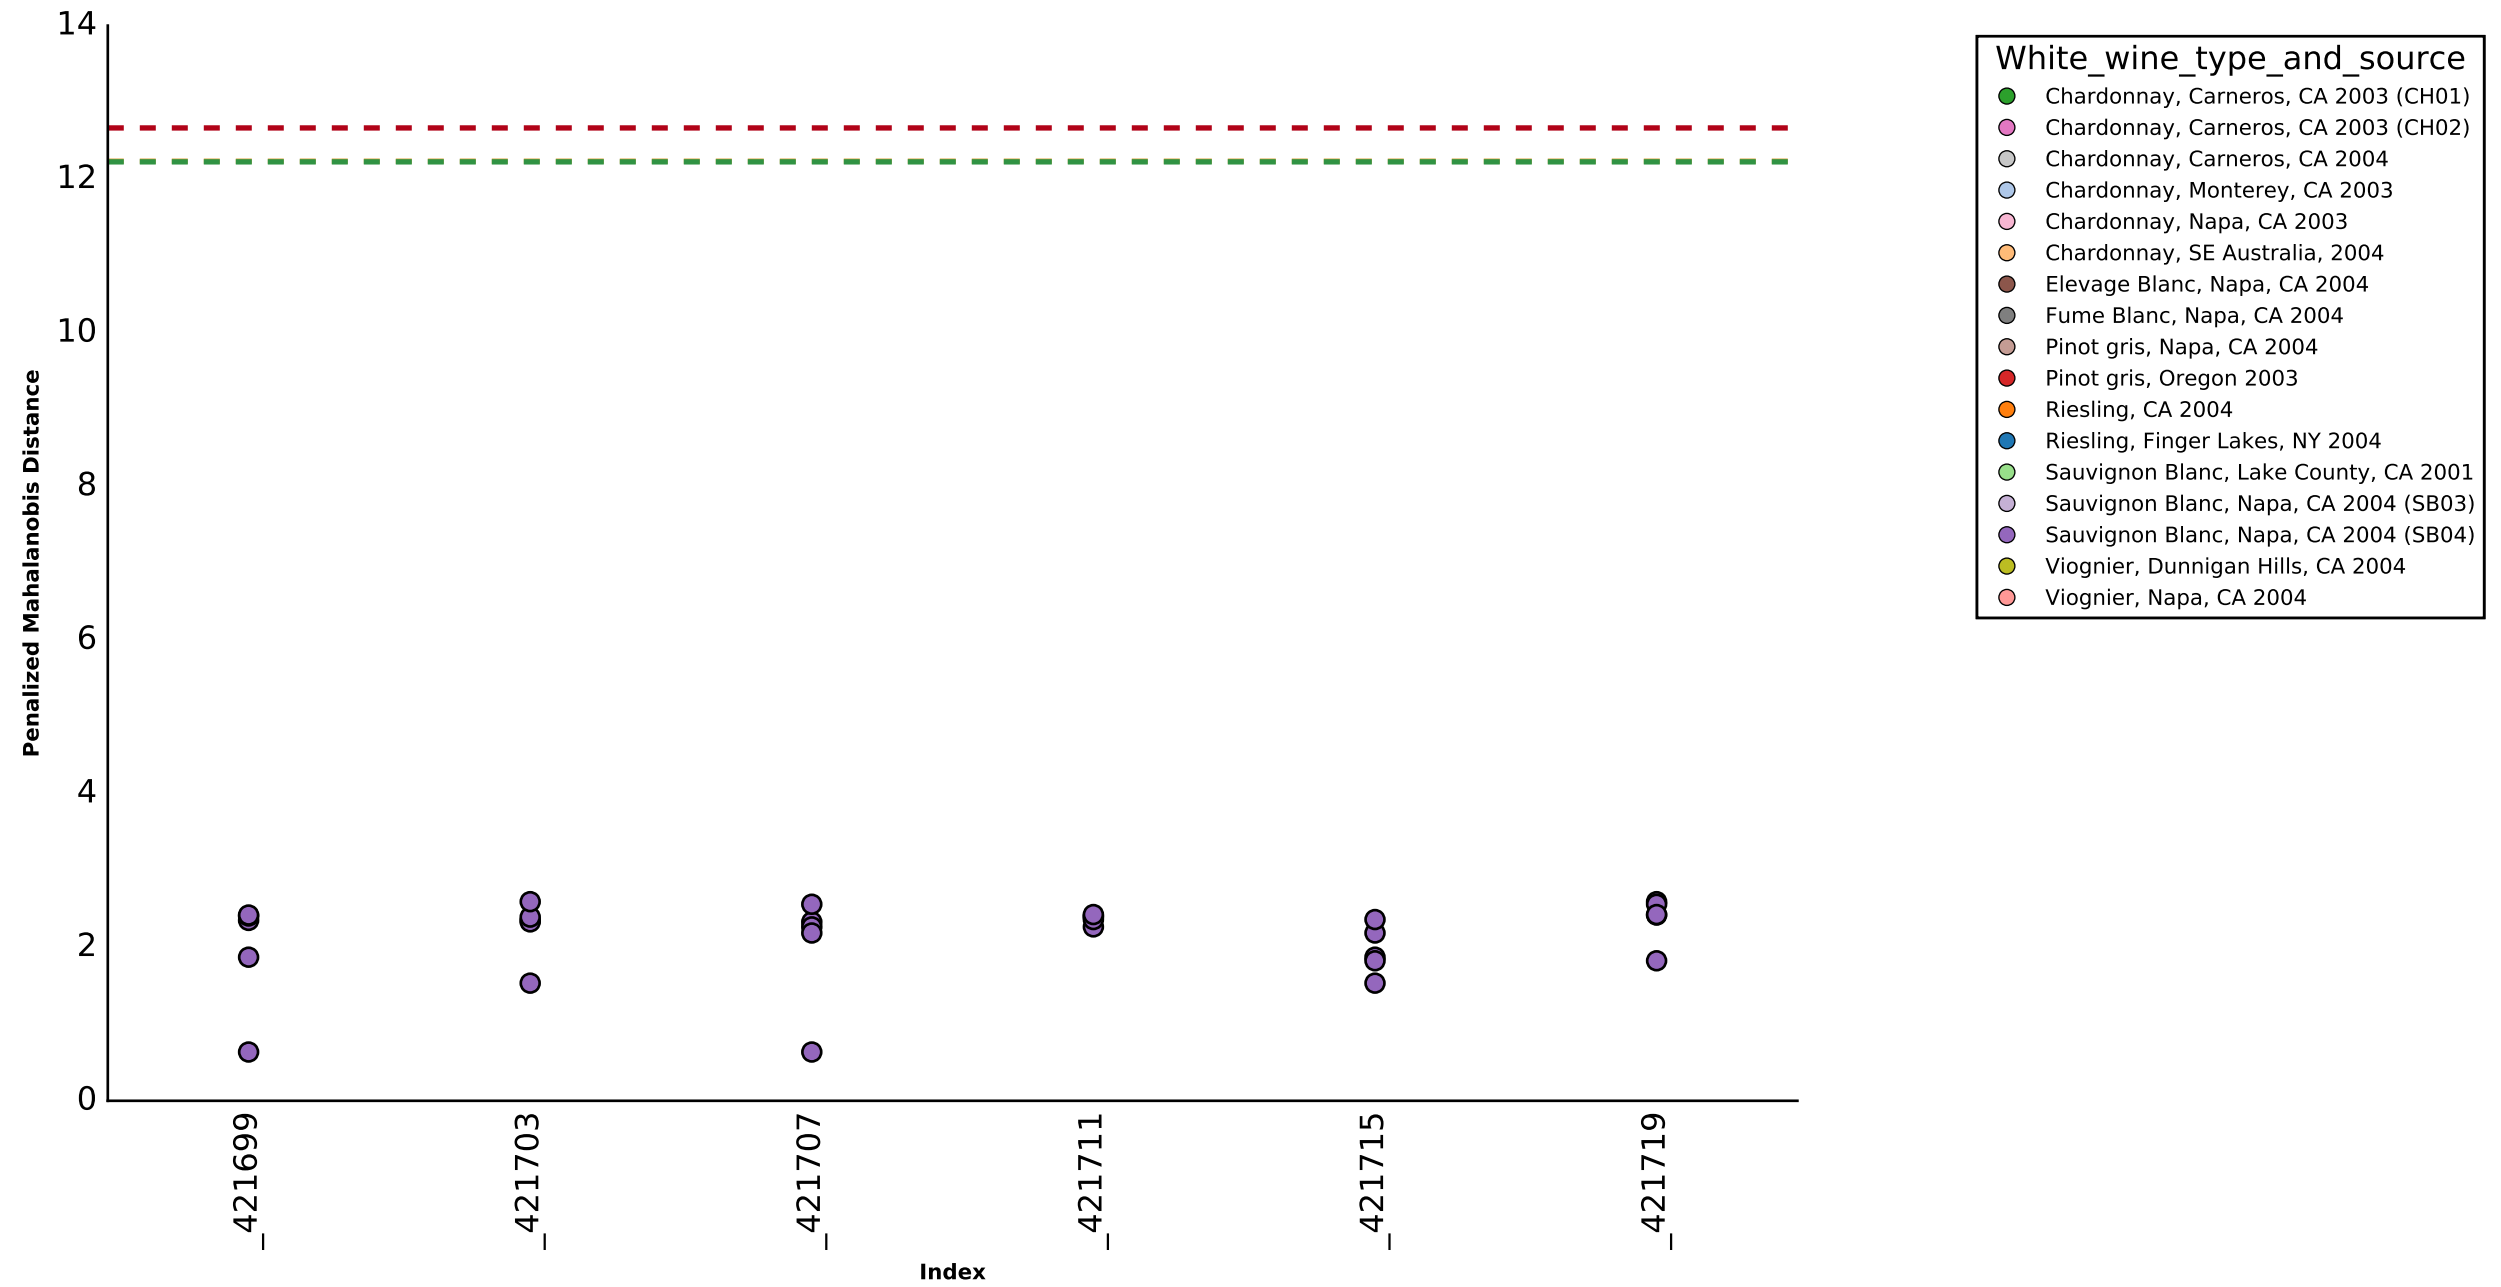

Scatterplot for Penalized Mahalanobis Distance for Sauvignon Blanc, Napa, CA 2004 (SB03) pairwise

Box-plots for Penalized Mahalanobis Distance for Sauvignon Blanc, Napa, CA 2004 (SB03) pairwise

Scatterplot for Penalized Mahalanobis Distance for Sauvignon Blanc, Napa, CA 2004 (SB04) to the mean

Scatterplot for Penalized Mahalanobis Distance for Sauvignon Blanc, Napa, CA 2004 (SB04) pairwise

Box-plots for Penalized Mahalanobis Distance for Sauvignon Blanc, Napa, CA 2004 (SB04) pairwise

Scatterplot for Penalized Mahalanobis Distance for Viognier, Dunnigan Hills, CA 2004 to the mean