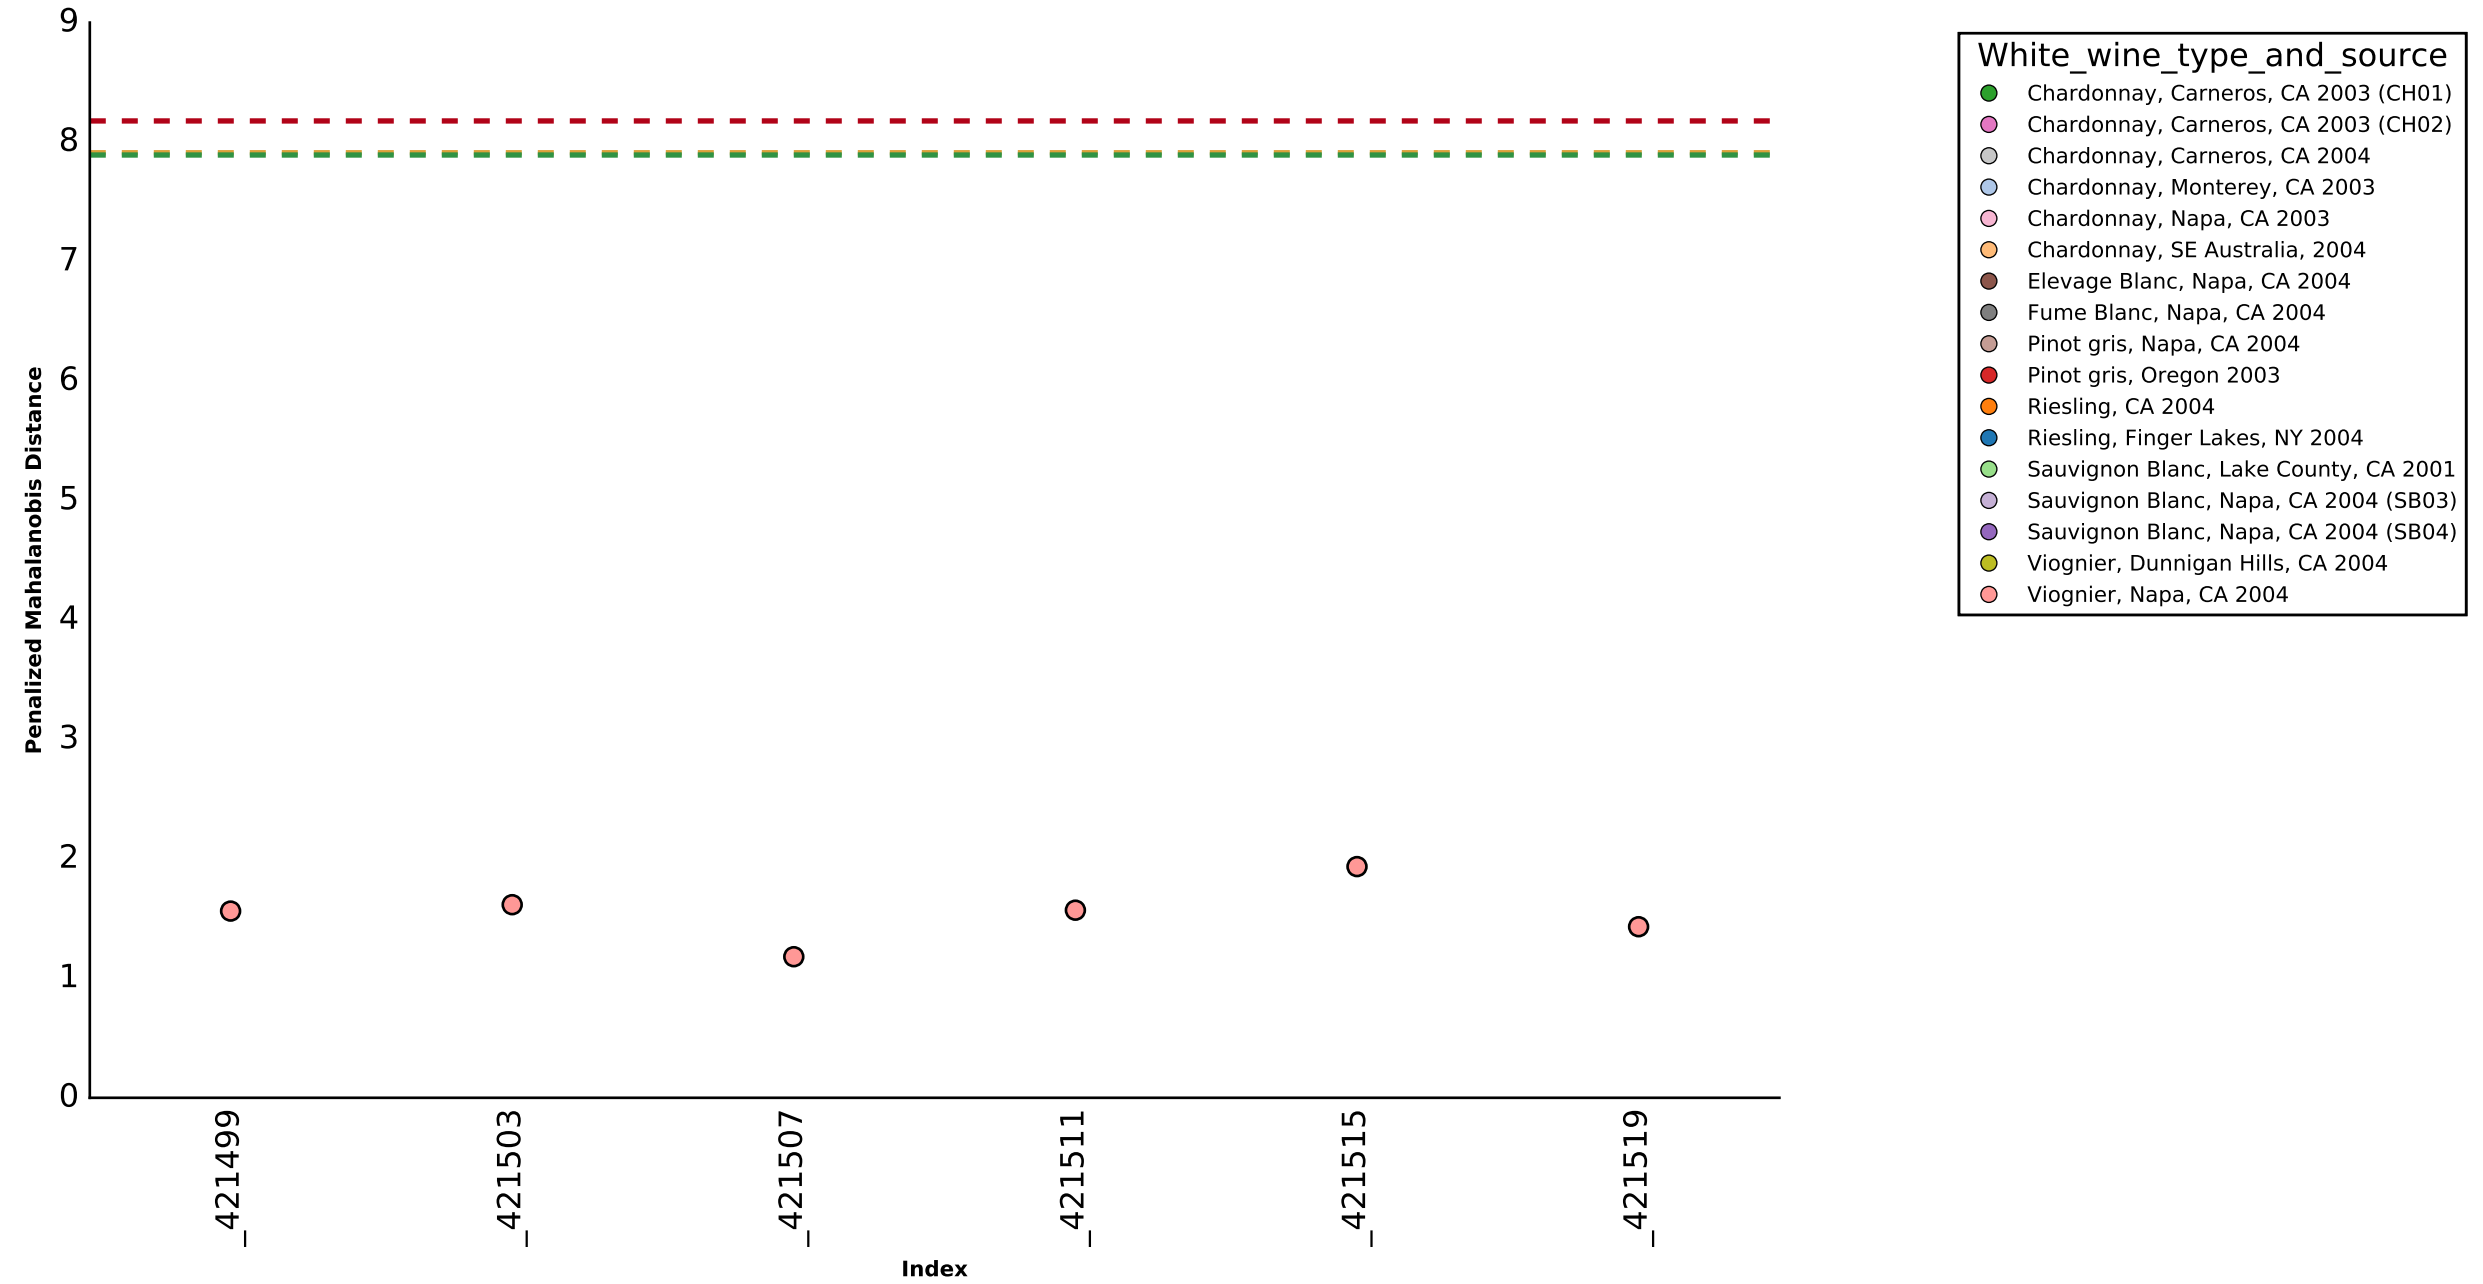

Scatterplot for Penalized Mahalanobis Distance for Viognier, Dunnigan Hills, CA 2004 pairwise

Box-plots for Penalized Mahalanobis Distance for Viognier, Dunnigan Hills, CA 2004 pairwise

- White\_wine\_type\_and\_source**
- Chardonnay, Carneros, CA 2003 (CH01)
  - Chardonnay, Carneros, CA 2003 (CH02)
  - Chardonnay, Carneros, CA 2004
  - Chardonnay, Monterey, CA 2003
  - Chardonnay, Napa, CA 2003
  - Chardonnay, SE Australia, 2004
  - Elevage Blanc, Napa, CA 2004
  - Fume Blanc, Napa, CA 2004
  - Pinot gris, Napa, CA 2004
  - Pinot gris, Oregon 2003
  - Riesling, CA 2004
  - Riesling, Finger Lakes, NY 2004
  - Sauvignon Blanc, Lake County, CA 2001
  - Sauvignon Blanc, Napa, CA 2004 (SB03)
  - Sauvignon Blanc, Napa, CA 2004 (SB04)
  - Viognier, Dunnigan Hills, CA 2004
  - Viognier, Napa, CA 2004

Scatterplot for Penalized Mahalanobis Distance for Viognier, Napa, CA 2004 to the mean

Scatterplot for Penalized Mahalanobis Distance for Viognier, Napa, CA 2004 pairwise

Box-plots for Penalized Mahalanobis Distance for Viognier, Napa, CA 2004 pairwise