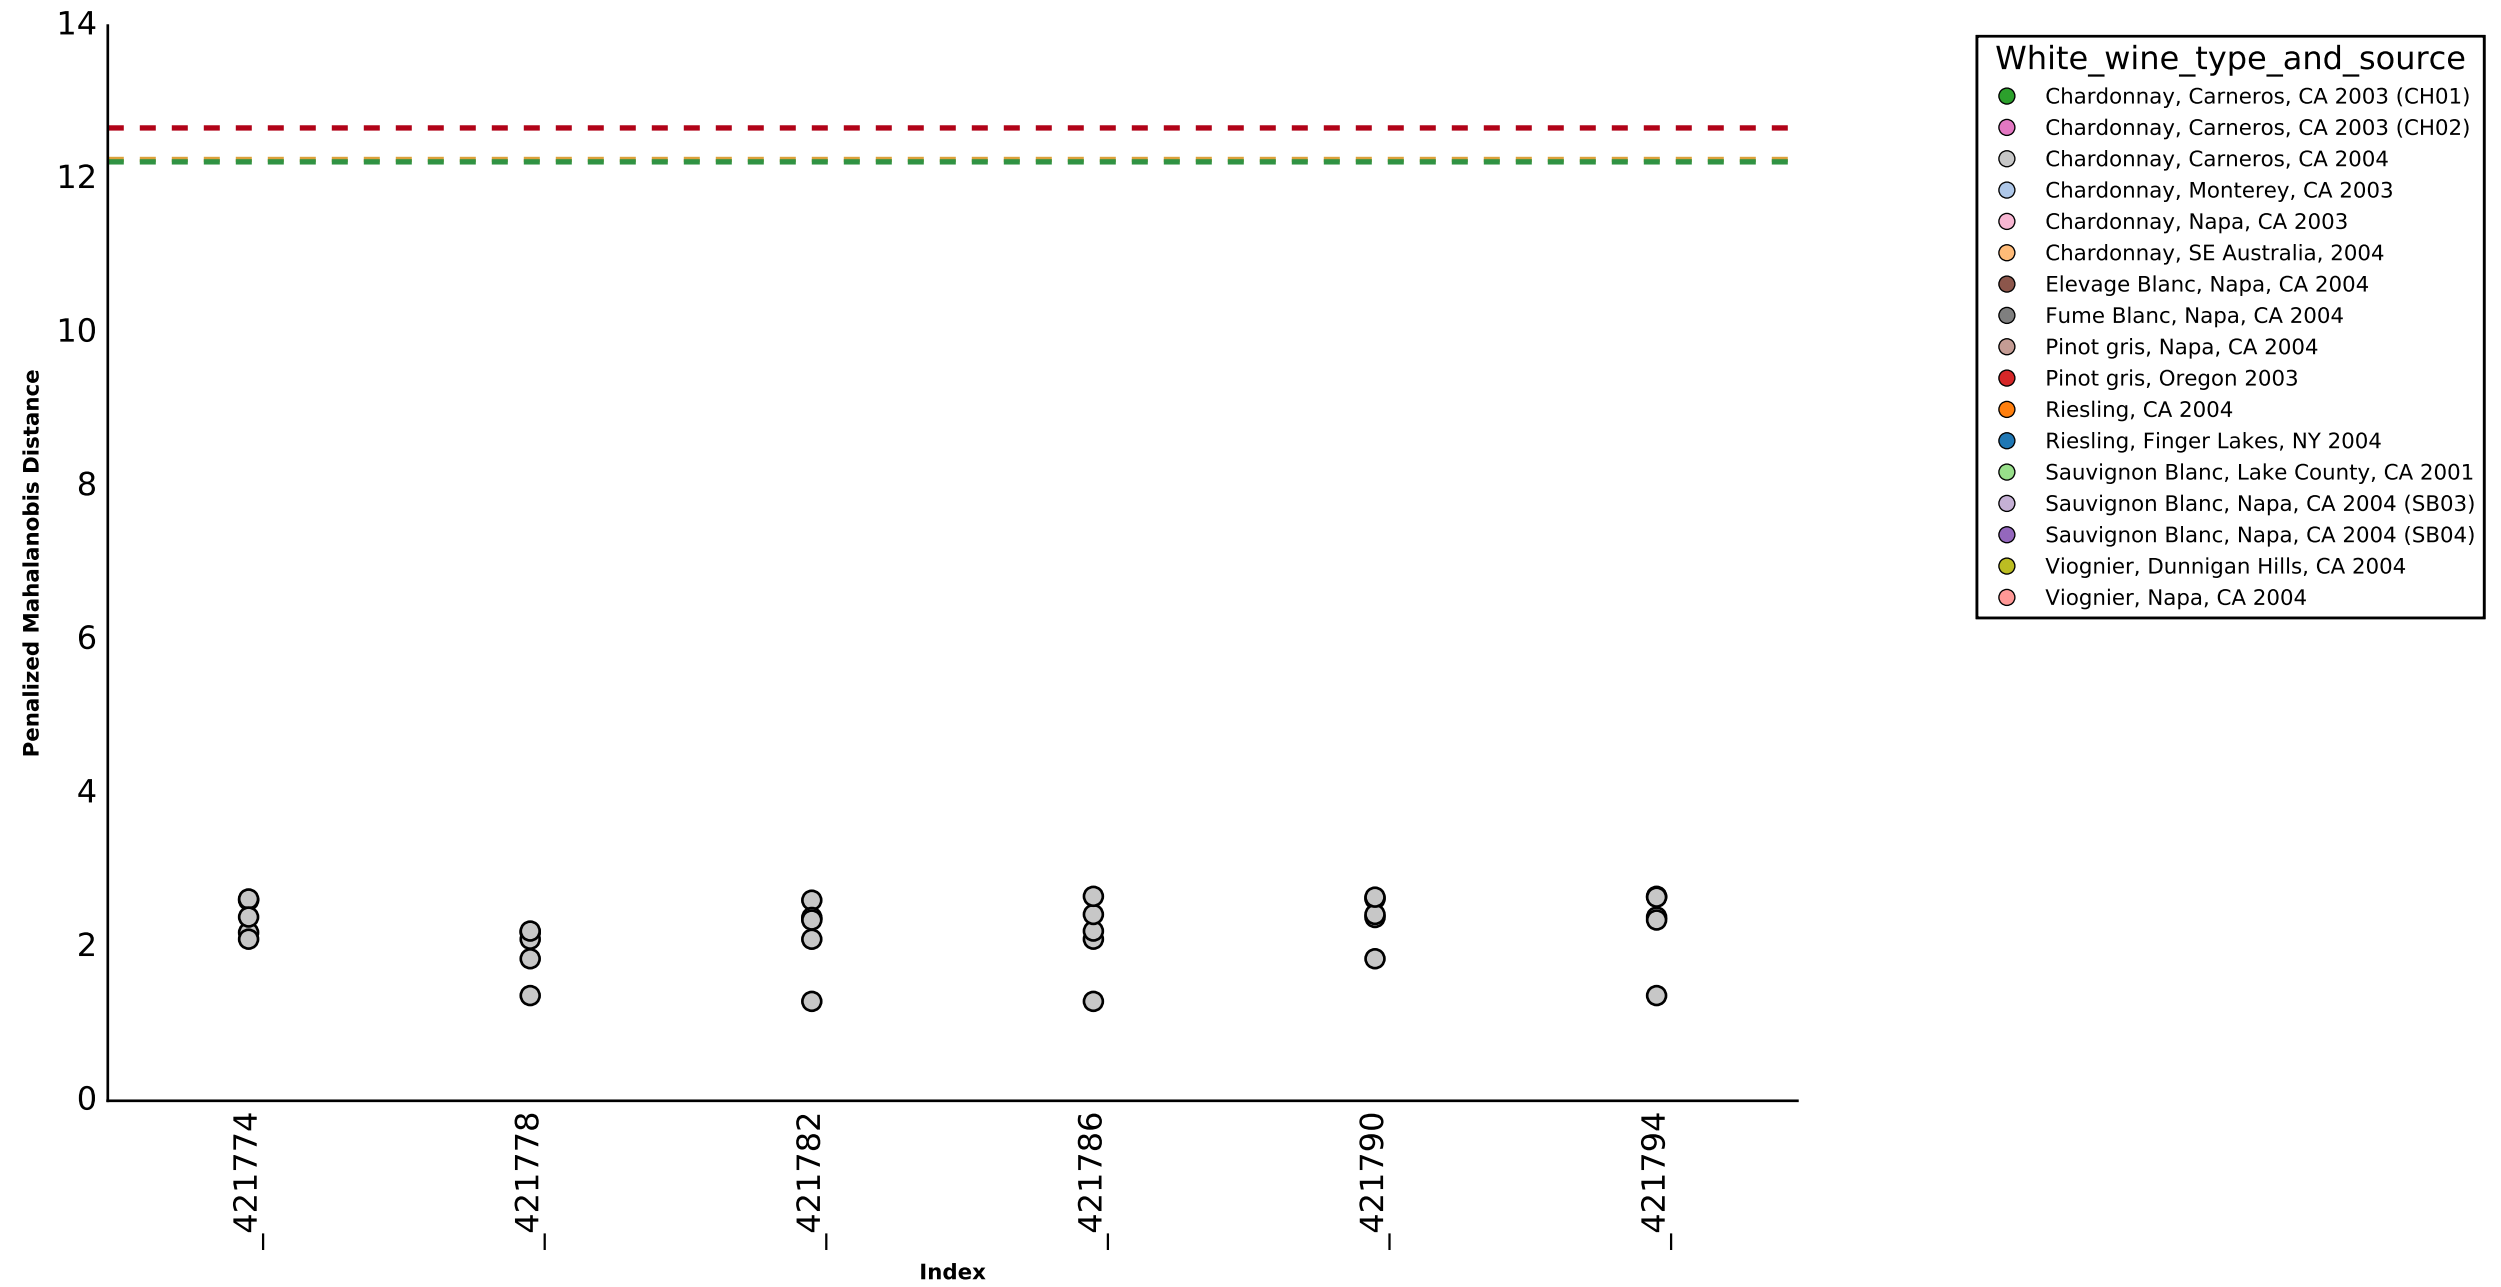

Scatterplot for Penalized Mahalanobis Distance for Chardonnay, Carneros, CA 2004 pairwise