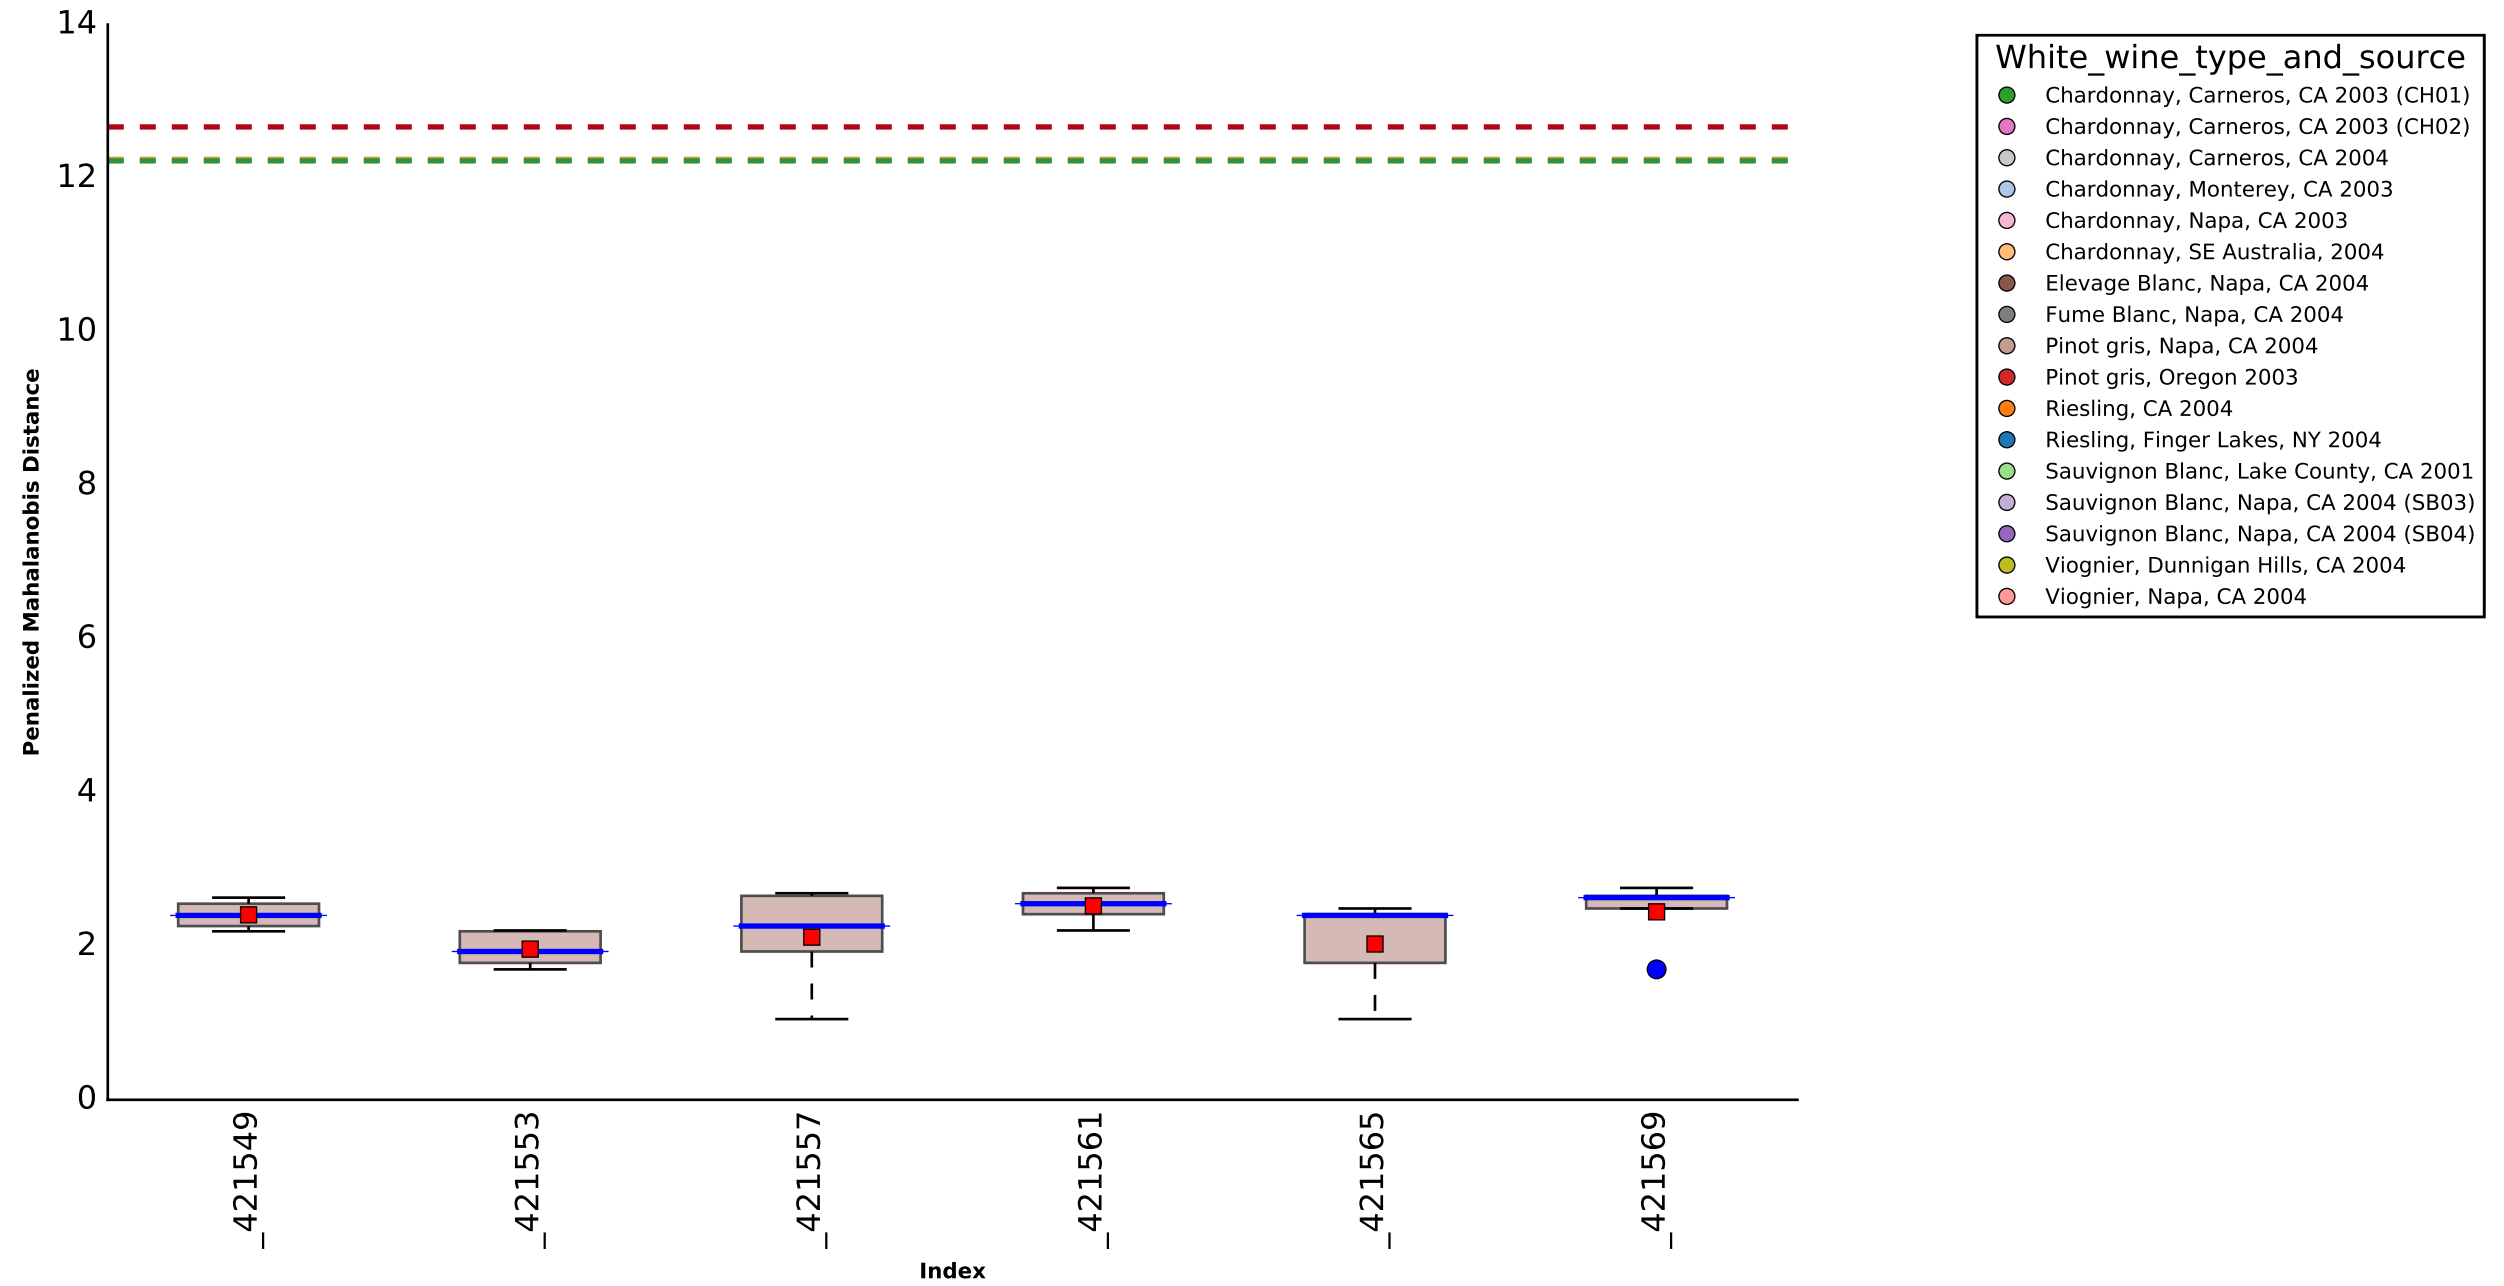

Scatterplot for Penalized Mahalanobis Distance for Pinot gris, Napa, CA 2004 to the mean

Scatterplot for Penalized Mahalanobis Distance for Pinot gris, Napa, CA 2004 pairwise

Box-plots for Penalized Mahalanobis Distance for Pinot gris, Napa, CA 2004 pairwise