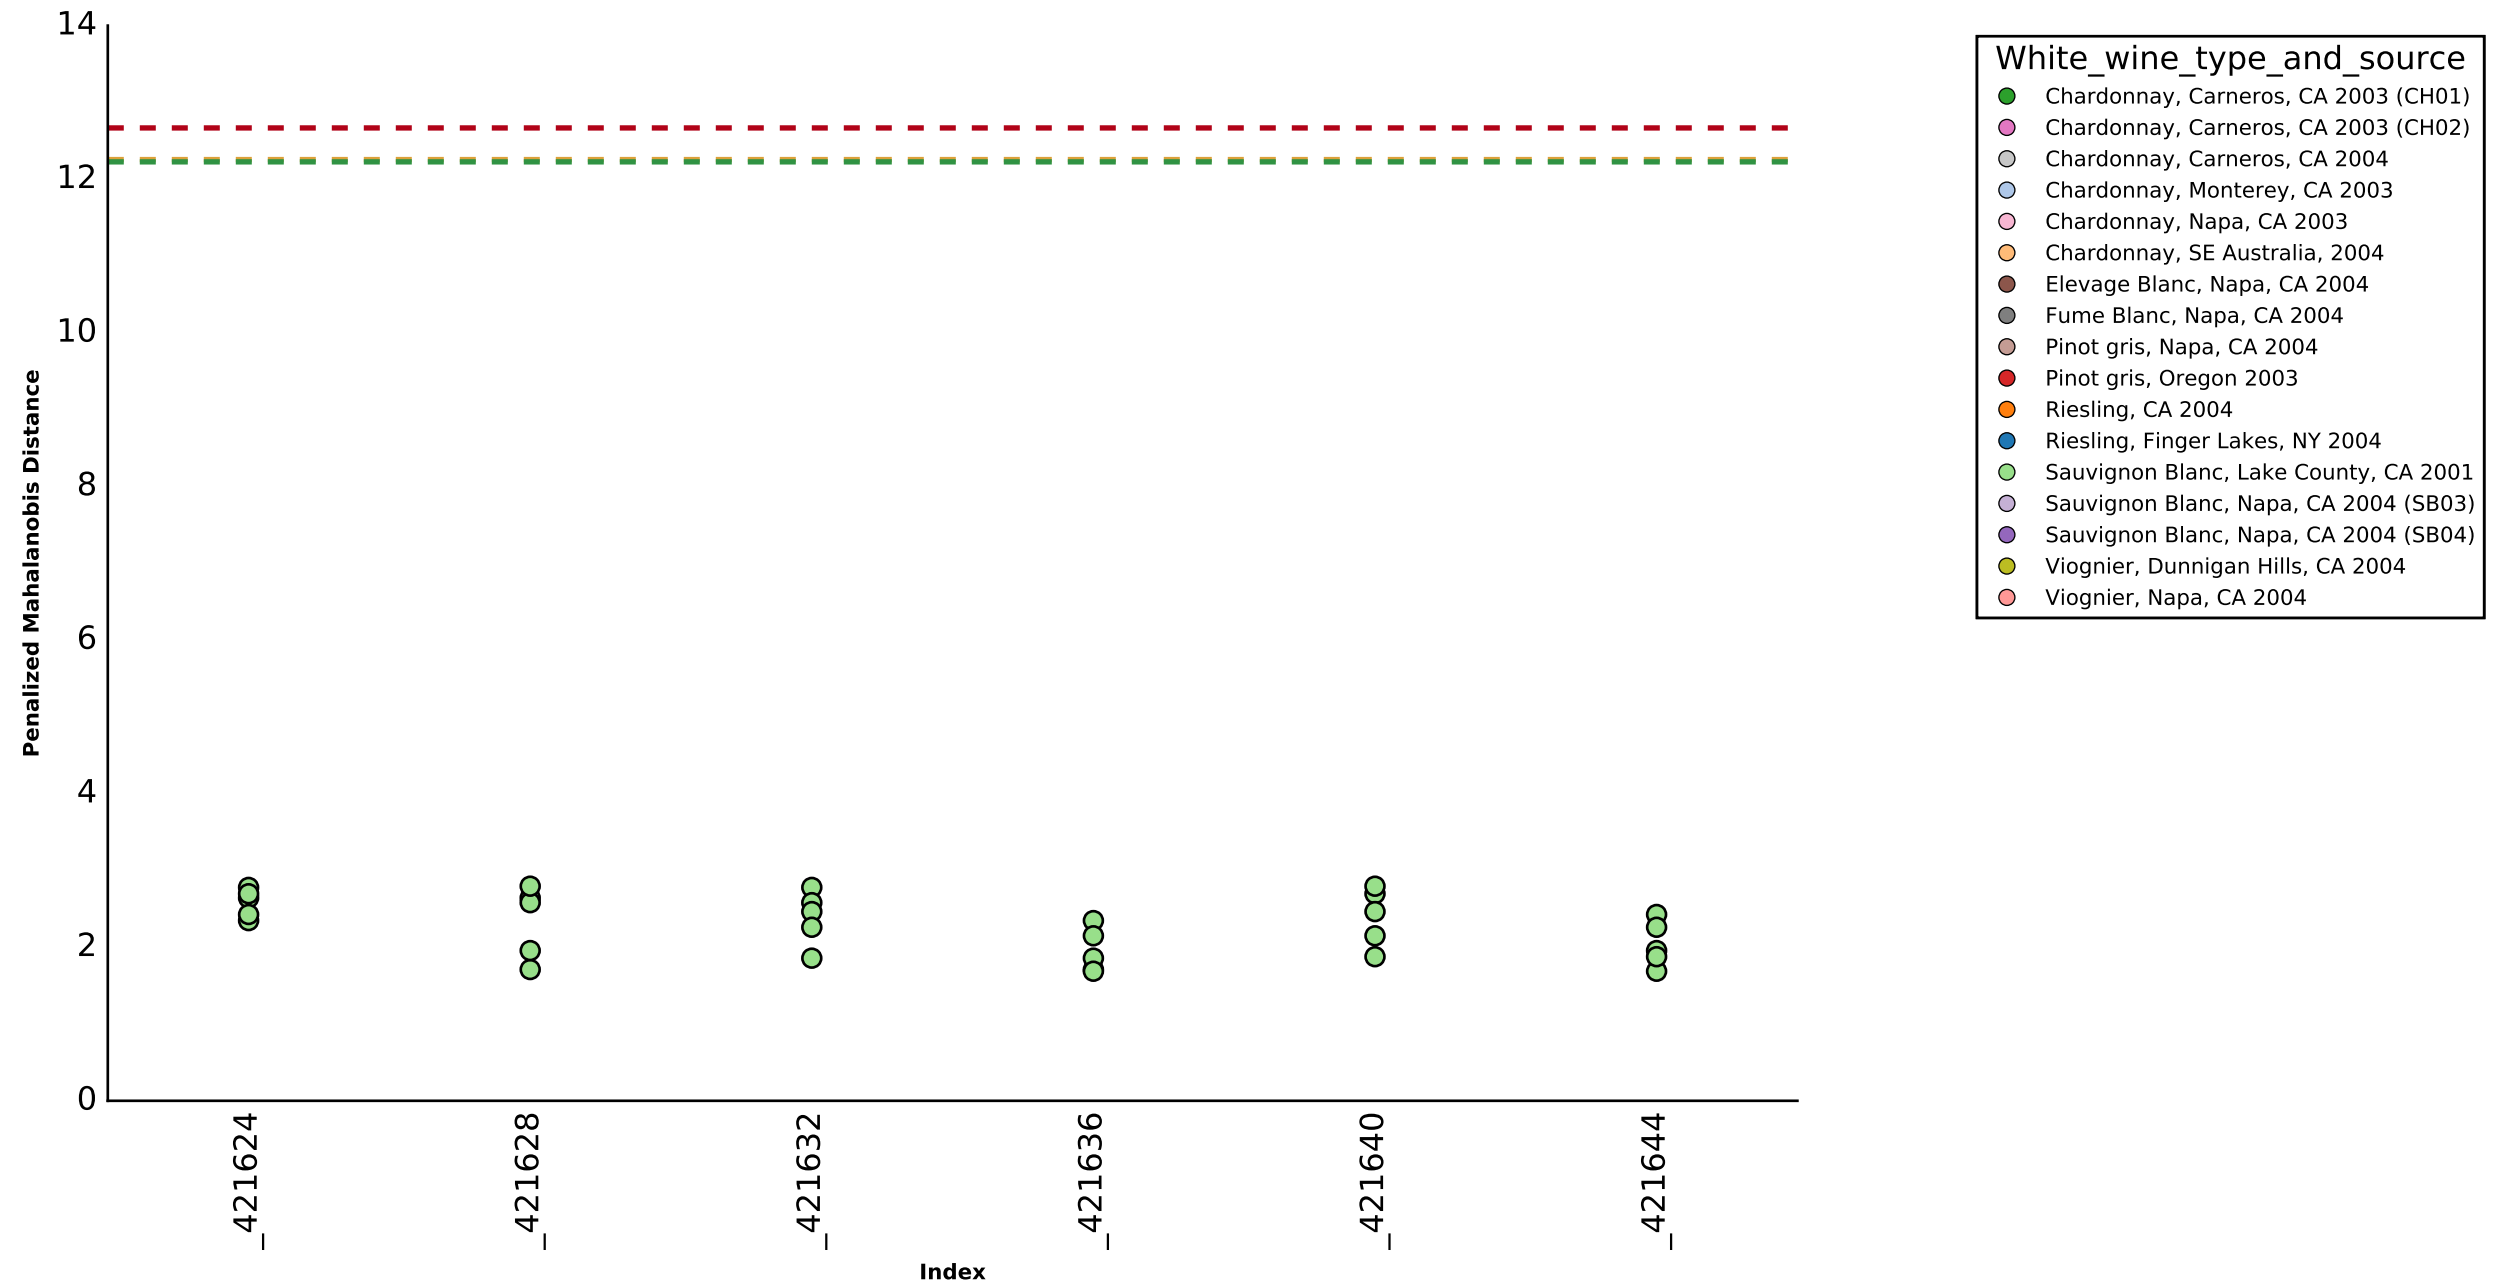

Scatterplot for Penalized Mahalanobis Distance for Sauvignon Blanc, Lake County, CA 2001 pairwise