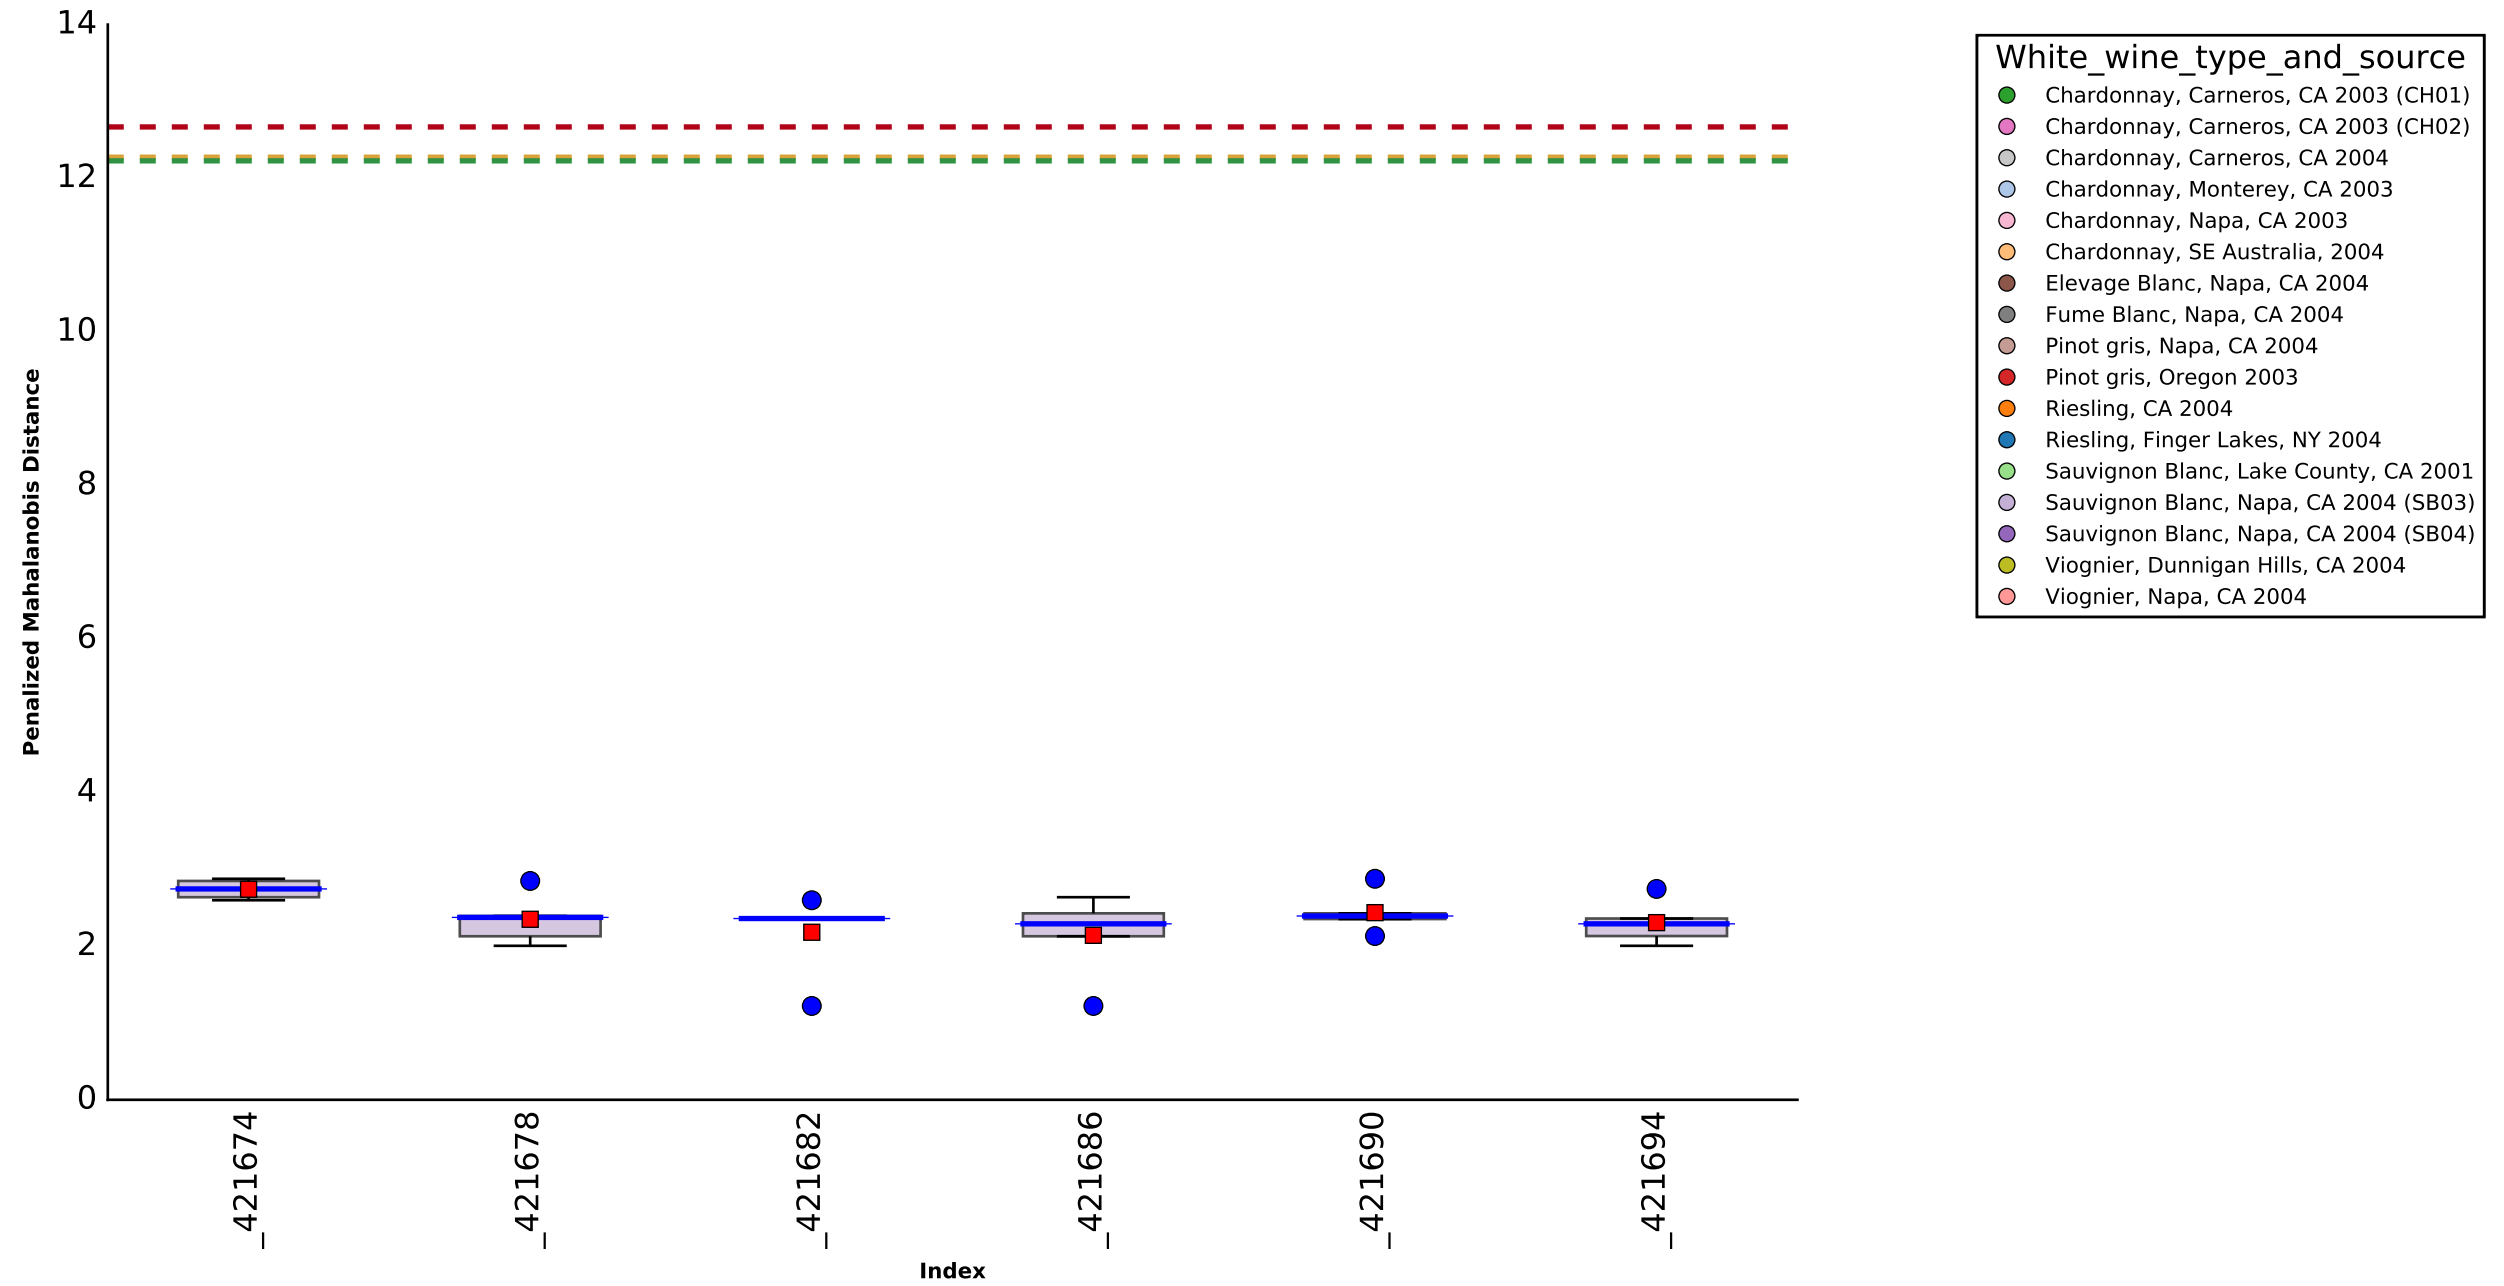

Scatterplot for Penalized Mahalanobis Distance for Riesling, Finger Lakes, NY 2004 pairwise

Box-plots for Penalized Mahalanobis Distance for Riesling, Finger Lakes, NY 2004 pairwise

Scatterplot for Penalized Mahalanobis Distance for Sauvignon Blanc, Lake County, CA 2001 to the mean

Scatterplot for Penalized Mahalanobis Distance for Sauvignon Blanc, Lake County, CA 2001 pairwise

Box-plots for Penalized Mahalanobis Distance for Sauvignon Blanc, Lake County, CA 2001 pairwise

Scatterplot for Penalized Mahalanobis Distance for Sauvignon Blanc, Napa, CA 2004 (SB03) to the mean

Scatterplot for Penalized Mahalanobis Distance for Sauvignon Blanc, Napa, CA 2004 (SB03) pairwise

Box-plots for Penalized Mahalanobis Distance for Sauvignon Blanc, Napa, CA 2004 (SB03) pairwise

Scatterplot for Penalized Mahalanobis Distance for Sauvignon Blanc, Napa, CA 2004 (SB04) to the mean