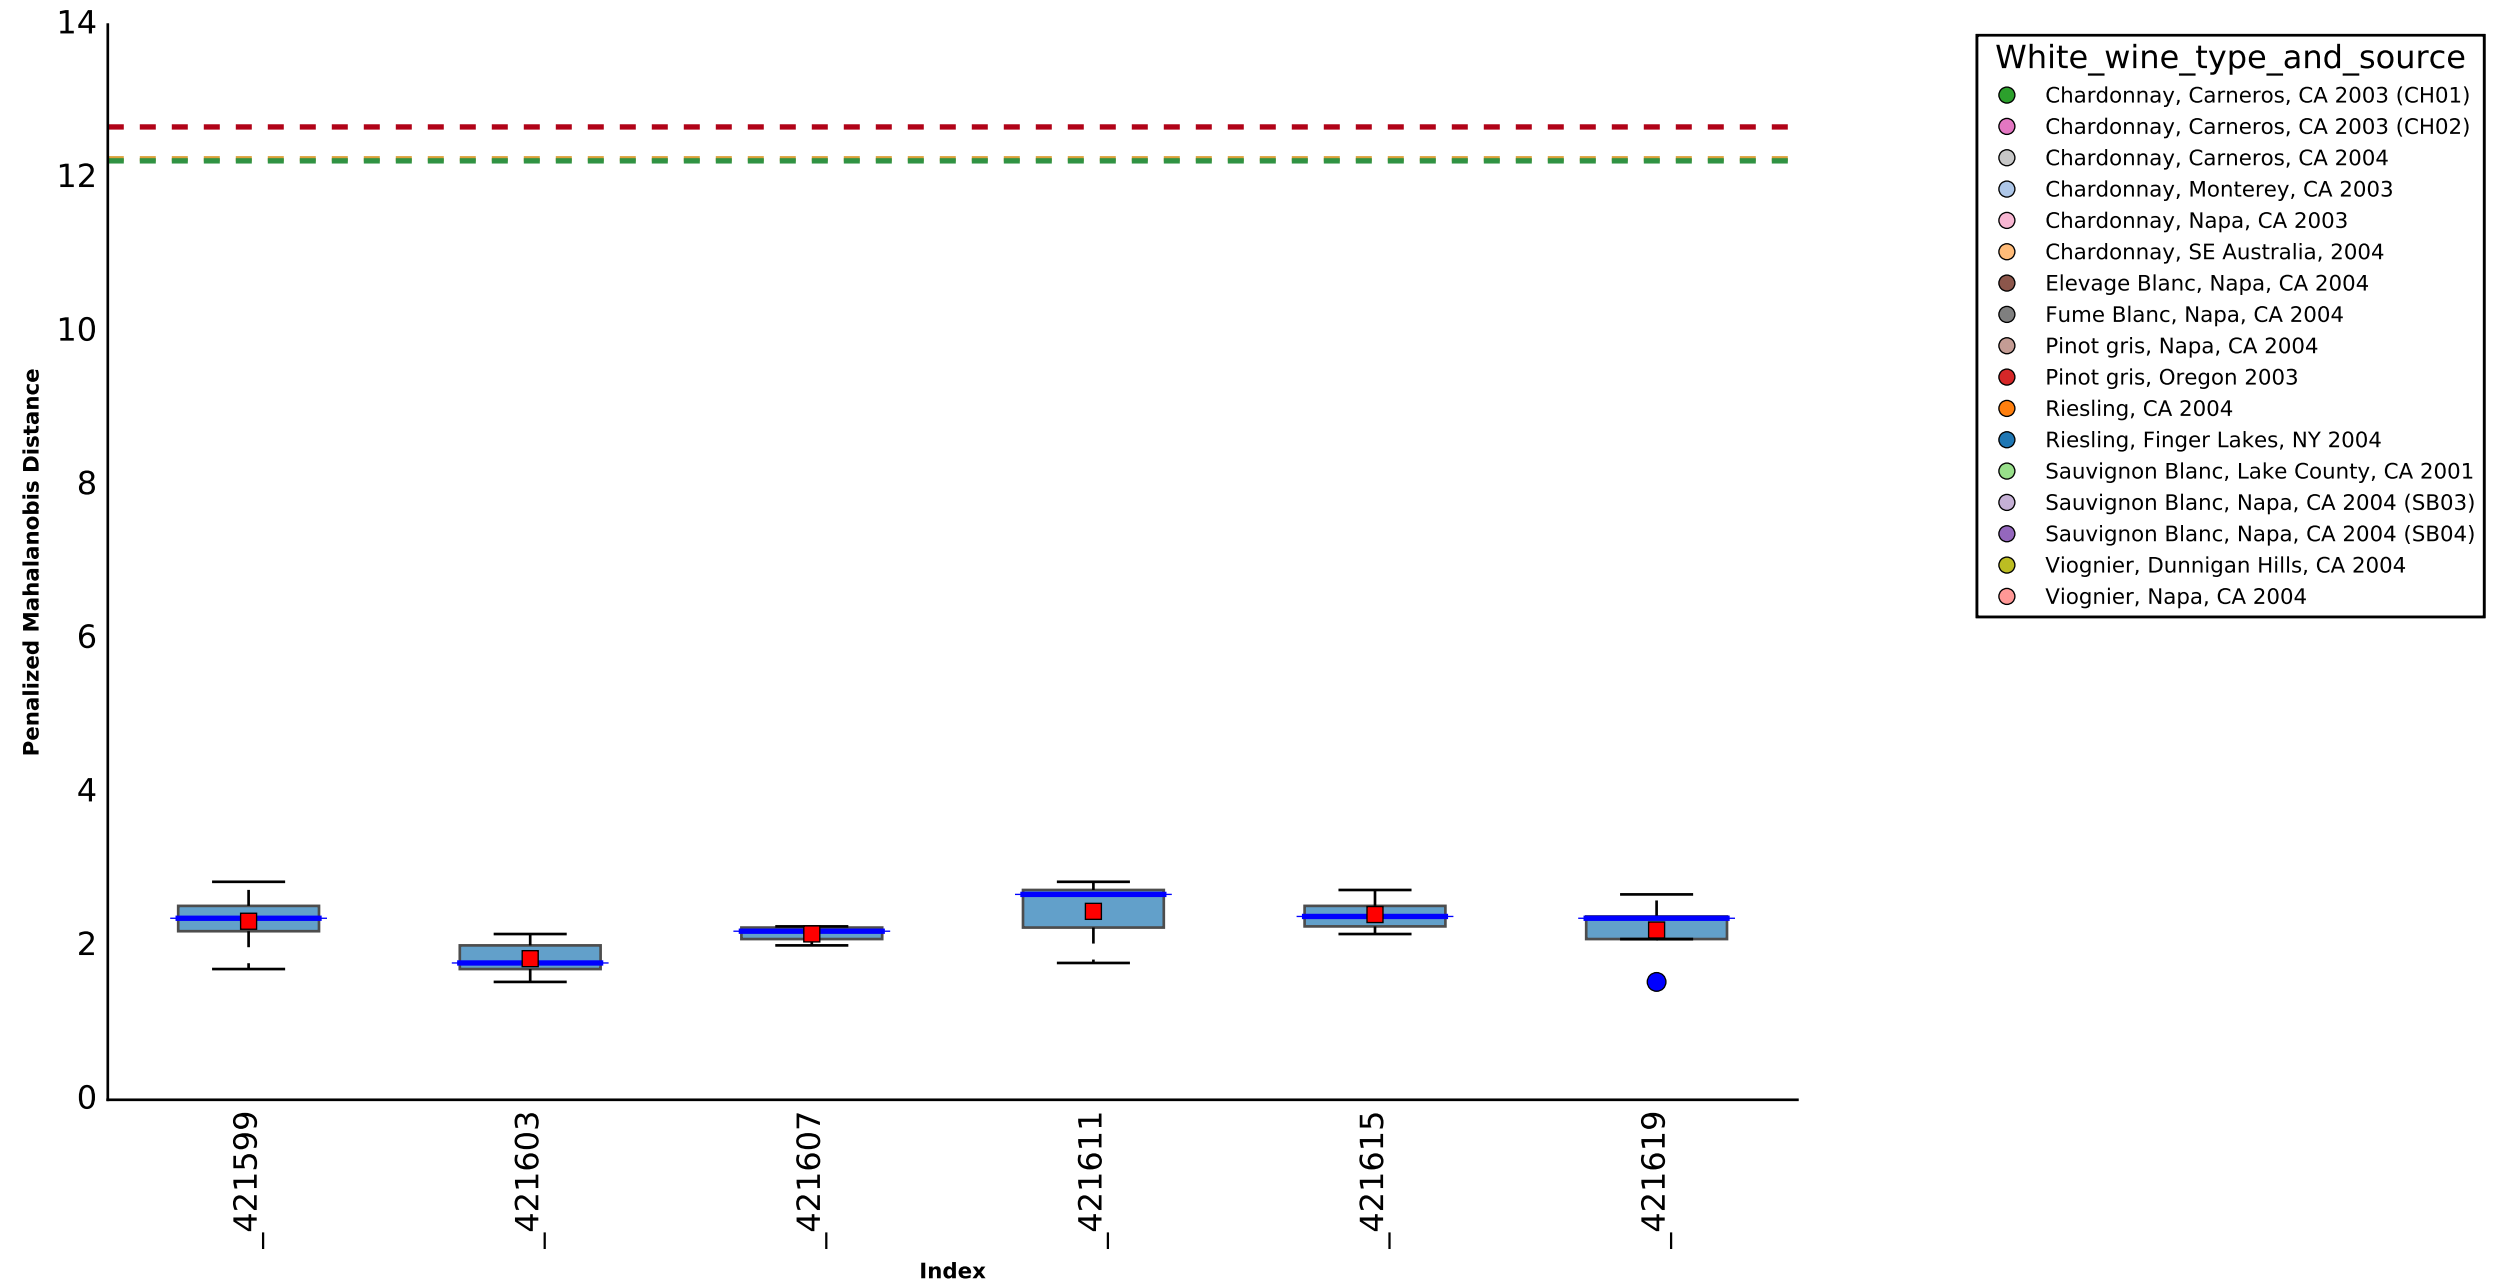

Scatterplot for Penalized Mahalanobis Distance for Pinot gris, Oregon 2003 pairwise

Box-plots for Penalized Mahalanobis Distance for Pinot gris, Oregon 2003 pairwise

Scatterplot for Penalized Mahalanobis Distance for Riesling, CA 2004 to the mean

Scatterplot for Penalized Mahalanobis Distance for Riesling, CA 2004 pairwise

Box-plots for Penalized Mahalanobis Distance for Riesling, CA 2004 pairwise

Scatterplot for Penalized Mahalanobis Distance for Riesling, Finger Lakes, NY 2004 to the mean

Scatterplot for Penalized Mahalanobis Distance for Riesling, Finger Lakes, NY 2004 pairwise

Box-plots for Penalized Mahalanobis Distance for Riesling, Finger Lakes, NY 2004 pairwise

Scatterplot for Penalized Mahalanobis Distance for Sauvignon Blanc, Lake County, CA 2001 to the mean