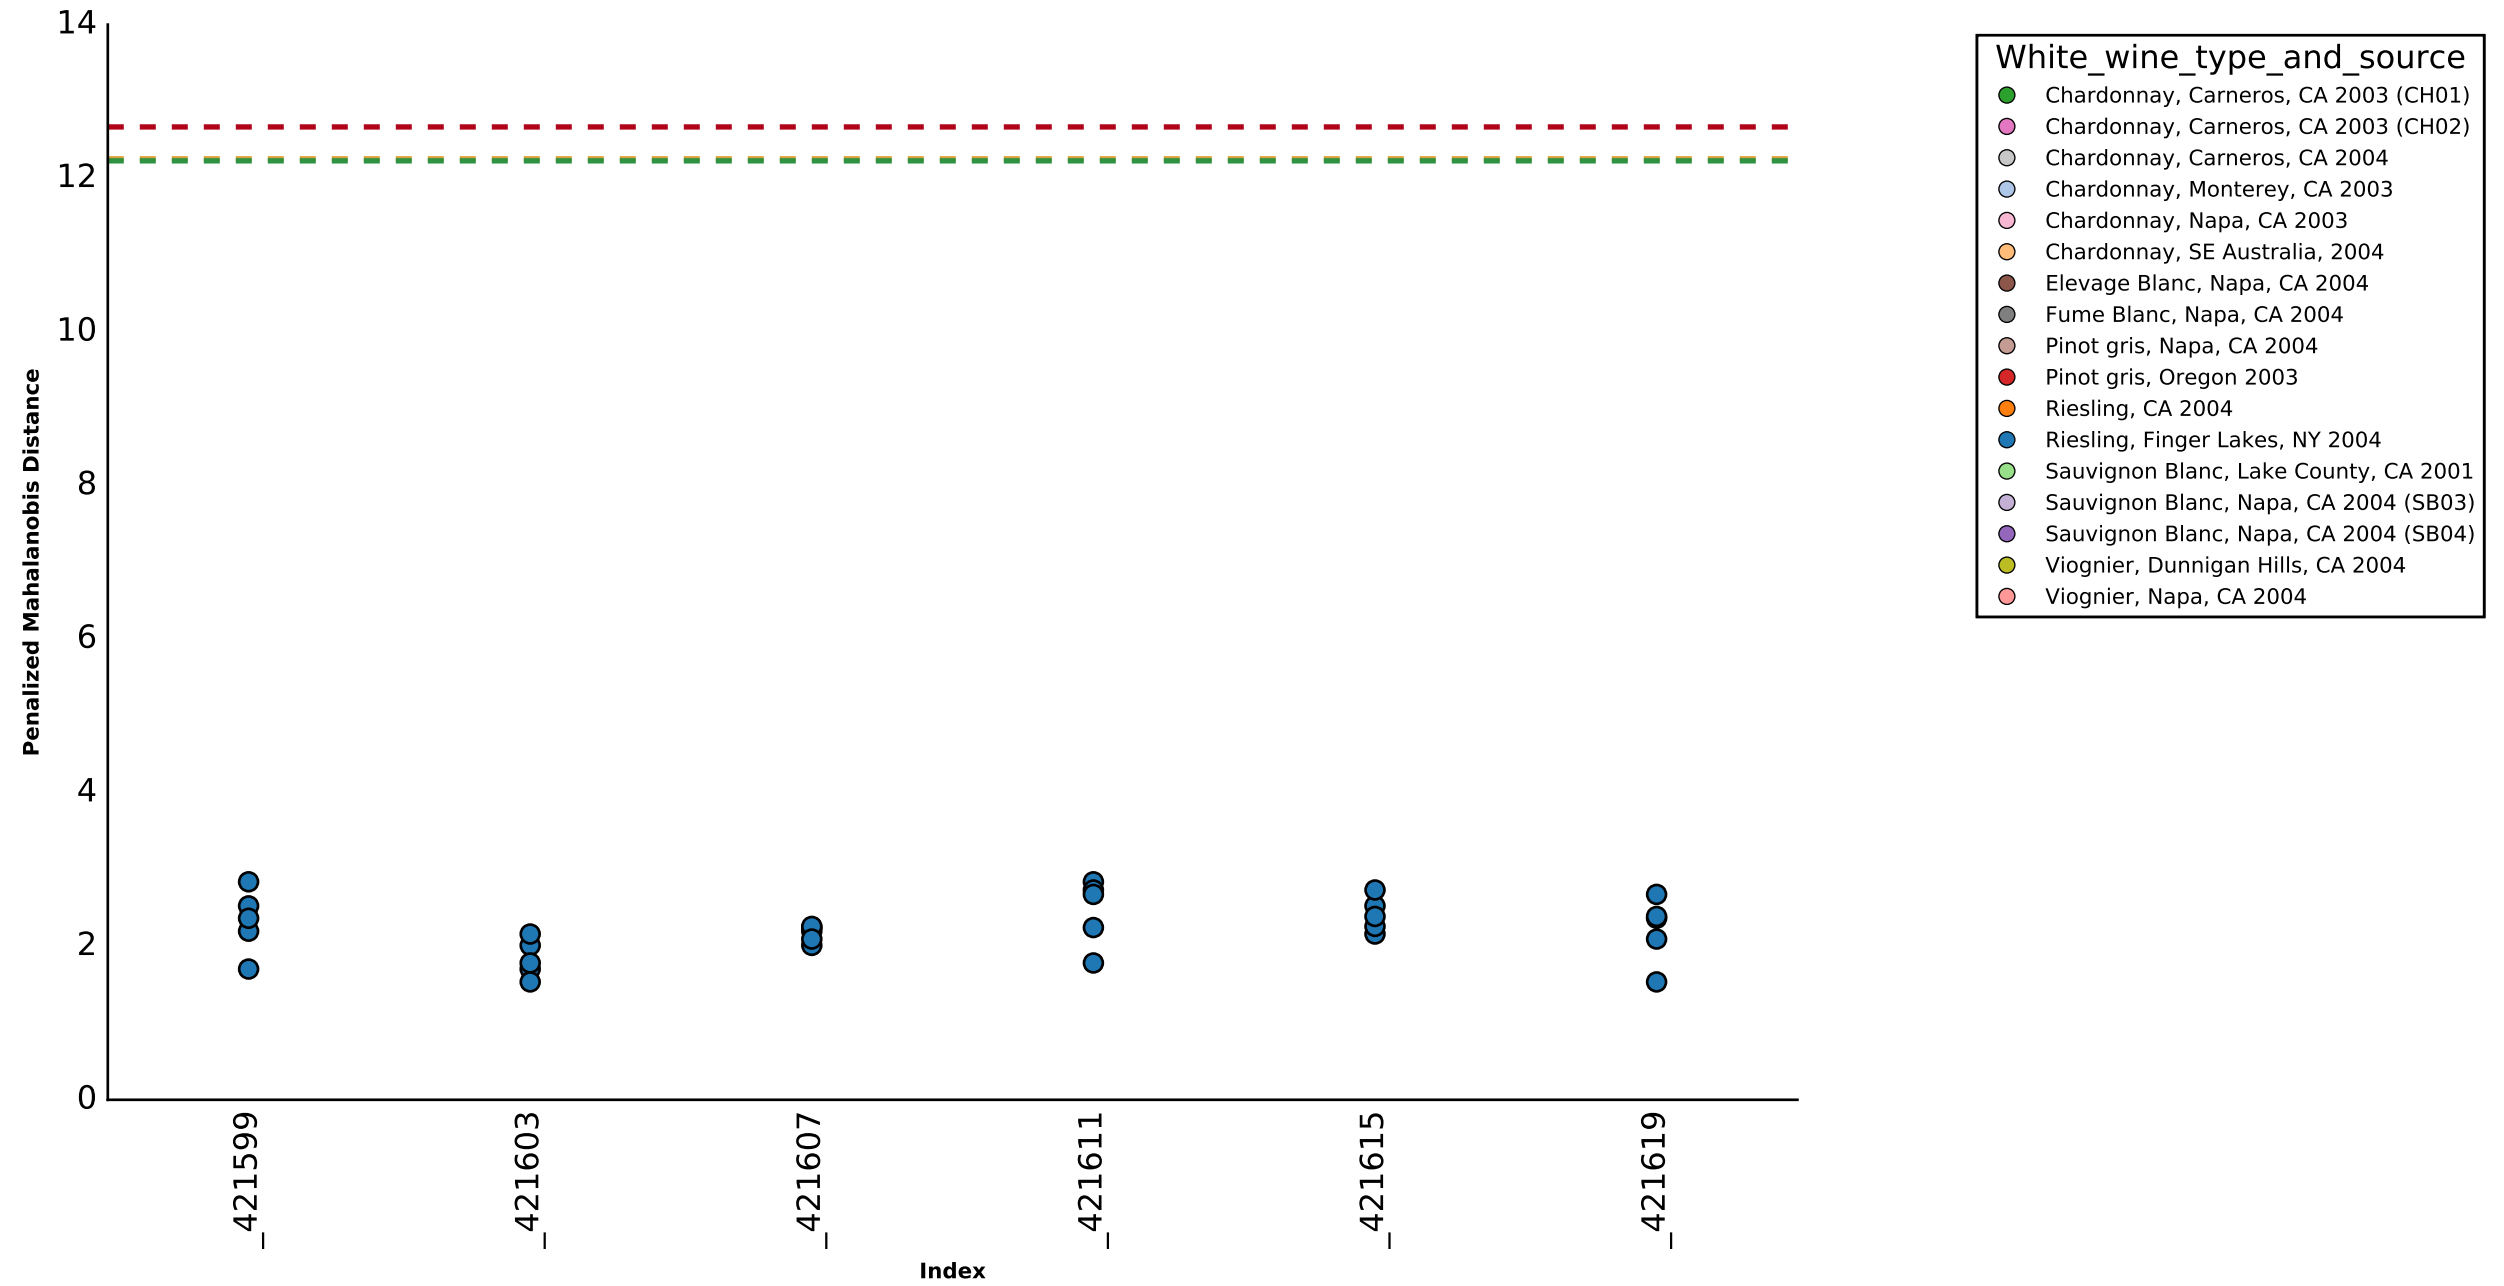

Scatterplot for Penalized Mahalanobis Distance for Pinot gris, Oregon 2003 pairwise

Box-plots for Penalized Mahalanobis Distance for Pinot gris, Oregon 2003 pairwise

Scatterplot for Penalized Mahalanobis Distance for Riesling, CA 2004 to the mean

Scatterplot for Penalized Mahalanobis Distance for Riesling, CA 2004 pairwise

Box-plots for Penalized Mahalanobis Distance for Riesling, CA 2004 pairwise

Scatterplot for Penalized Mahalanobis Distance for Riesling, Finger Lakes, NY 2004 to the mean

Scatterplot for Penalized Mahalanobis Distance for Riesling, Finger Lakes, NY 2004 pairwise

Box-plots for Penalized Mahalanobis Distance for Riesling, Finger Lakes, NY 2004 pairwise

Scatterplot for Penalized Mahalanobis Distance for Sauvignon Blanc, Lake County, CA 2001 to the mean