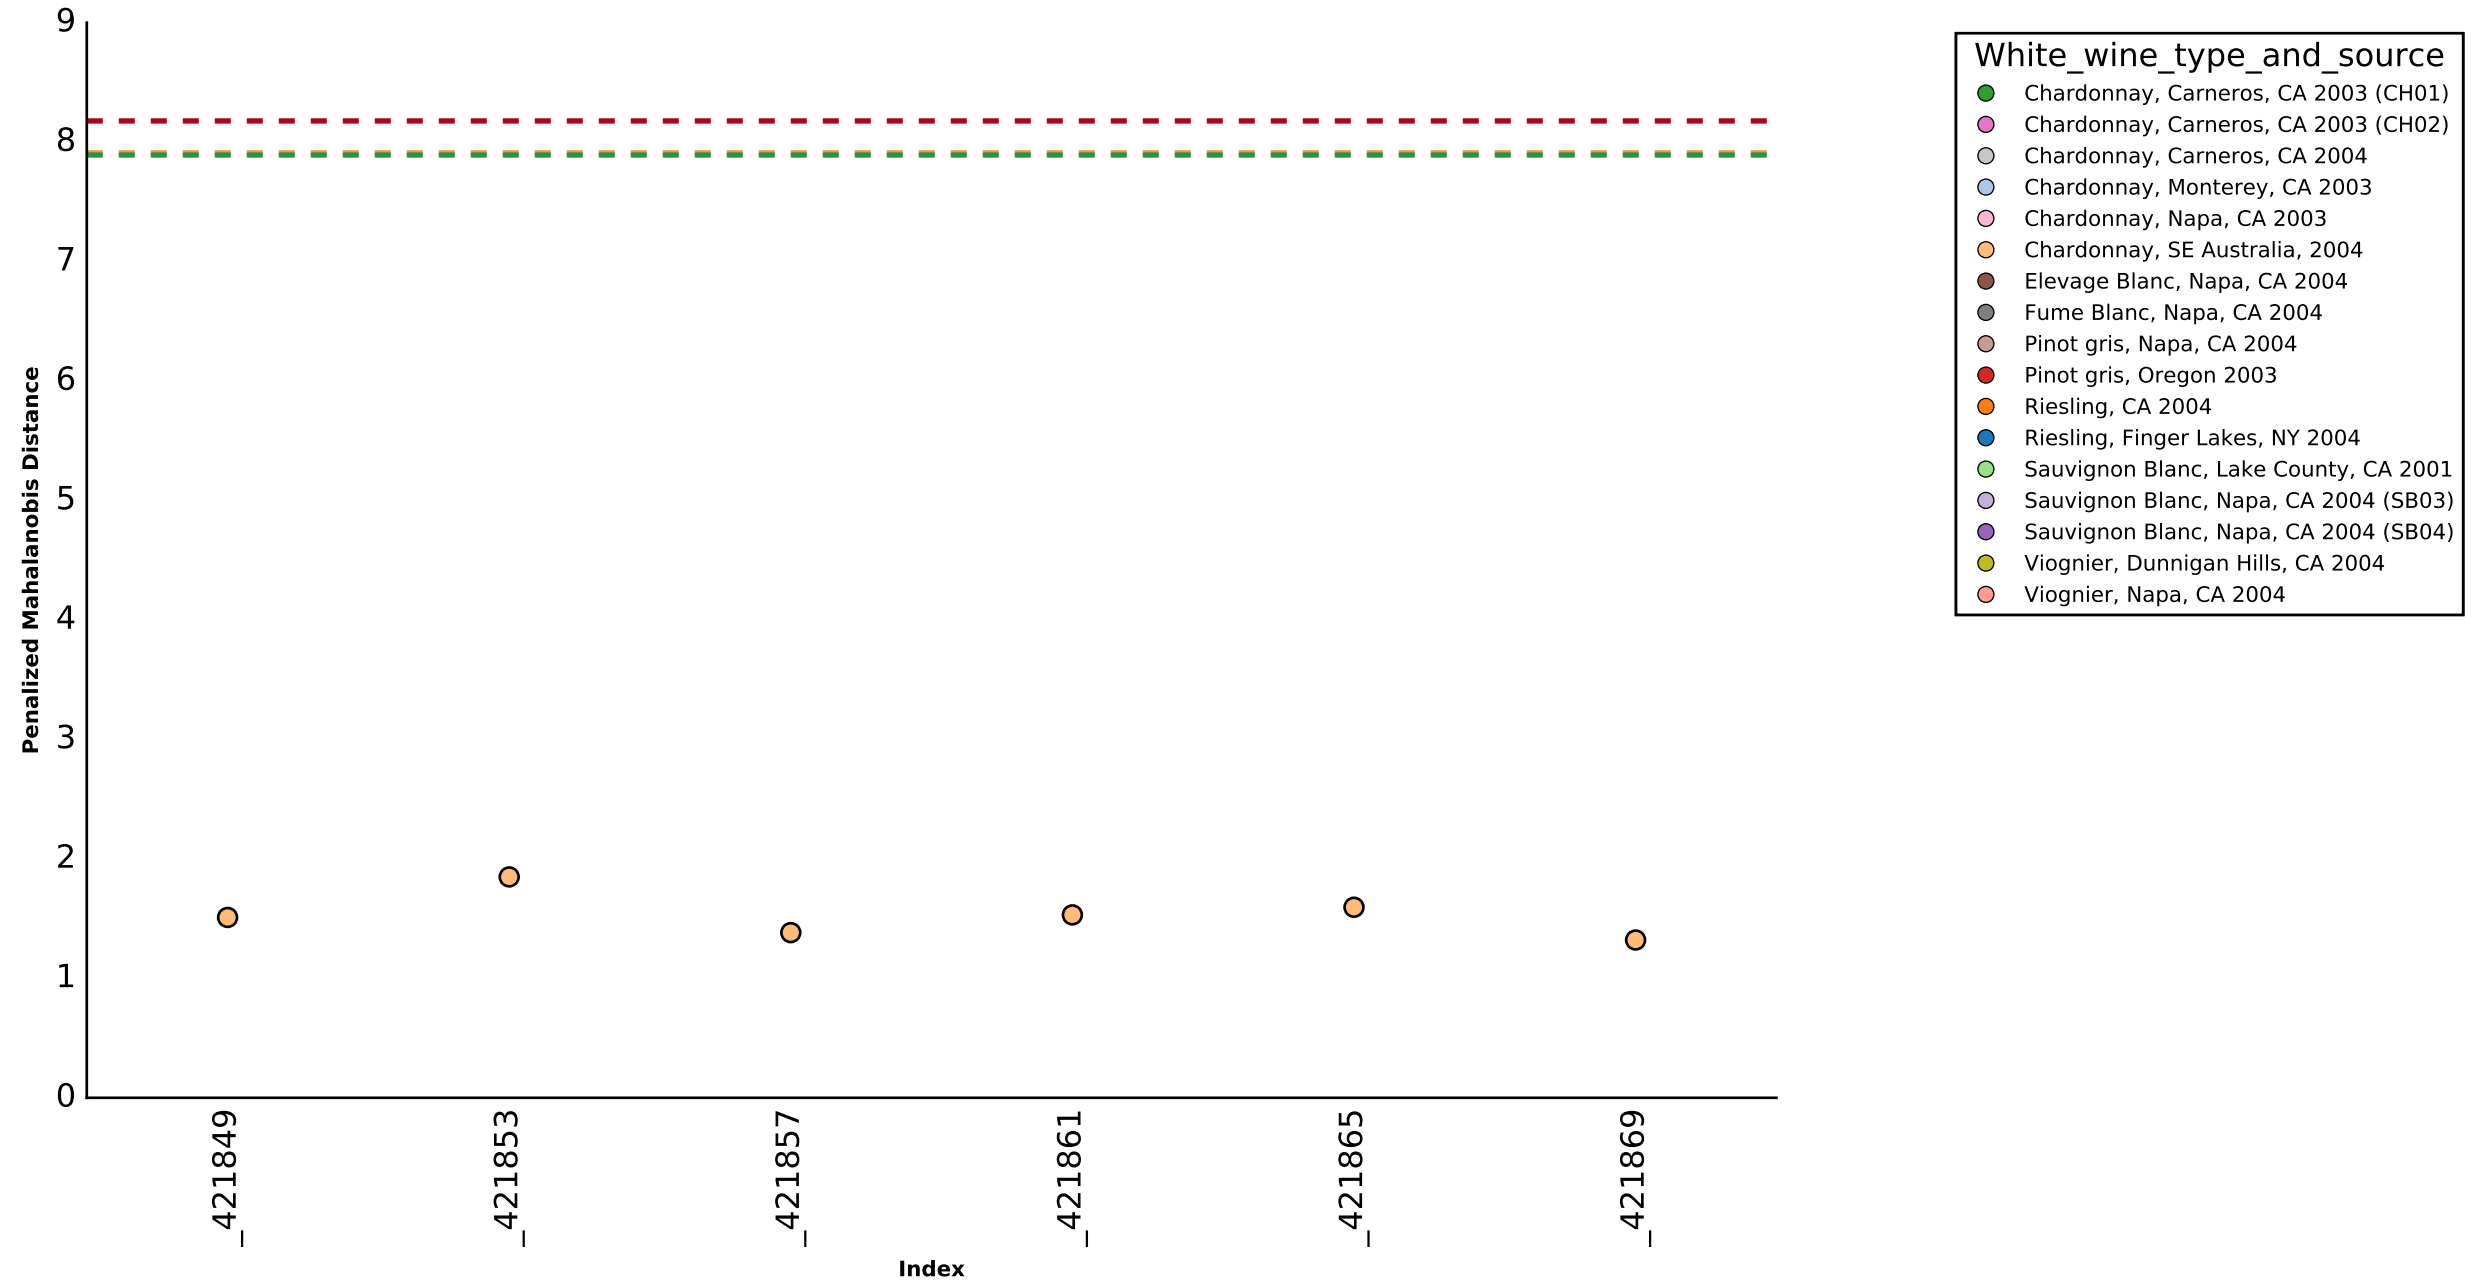

Scatterplot for Penalized Mahalanobis Distance for Chardonnay, SE Australia, 2004 to the mean