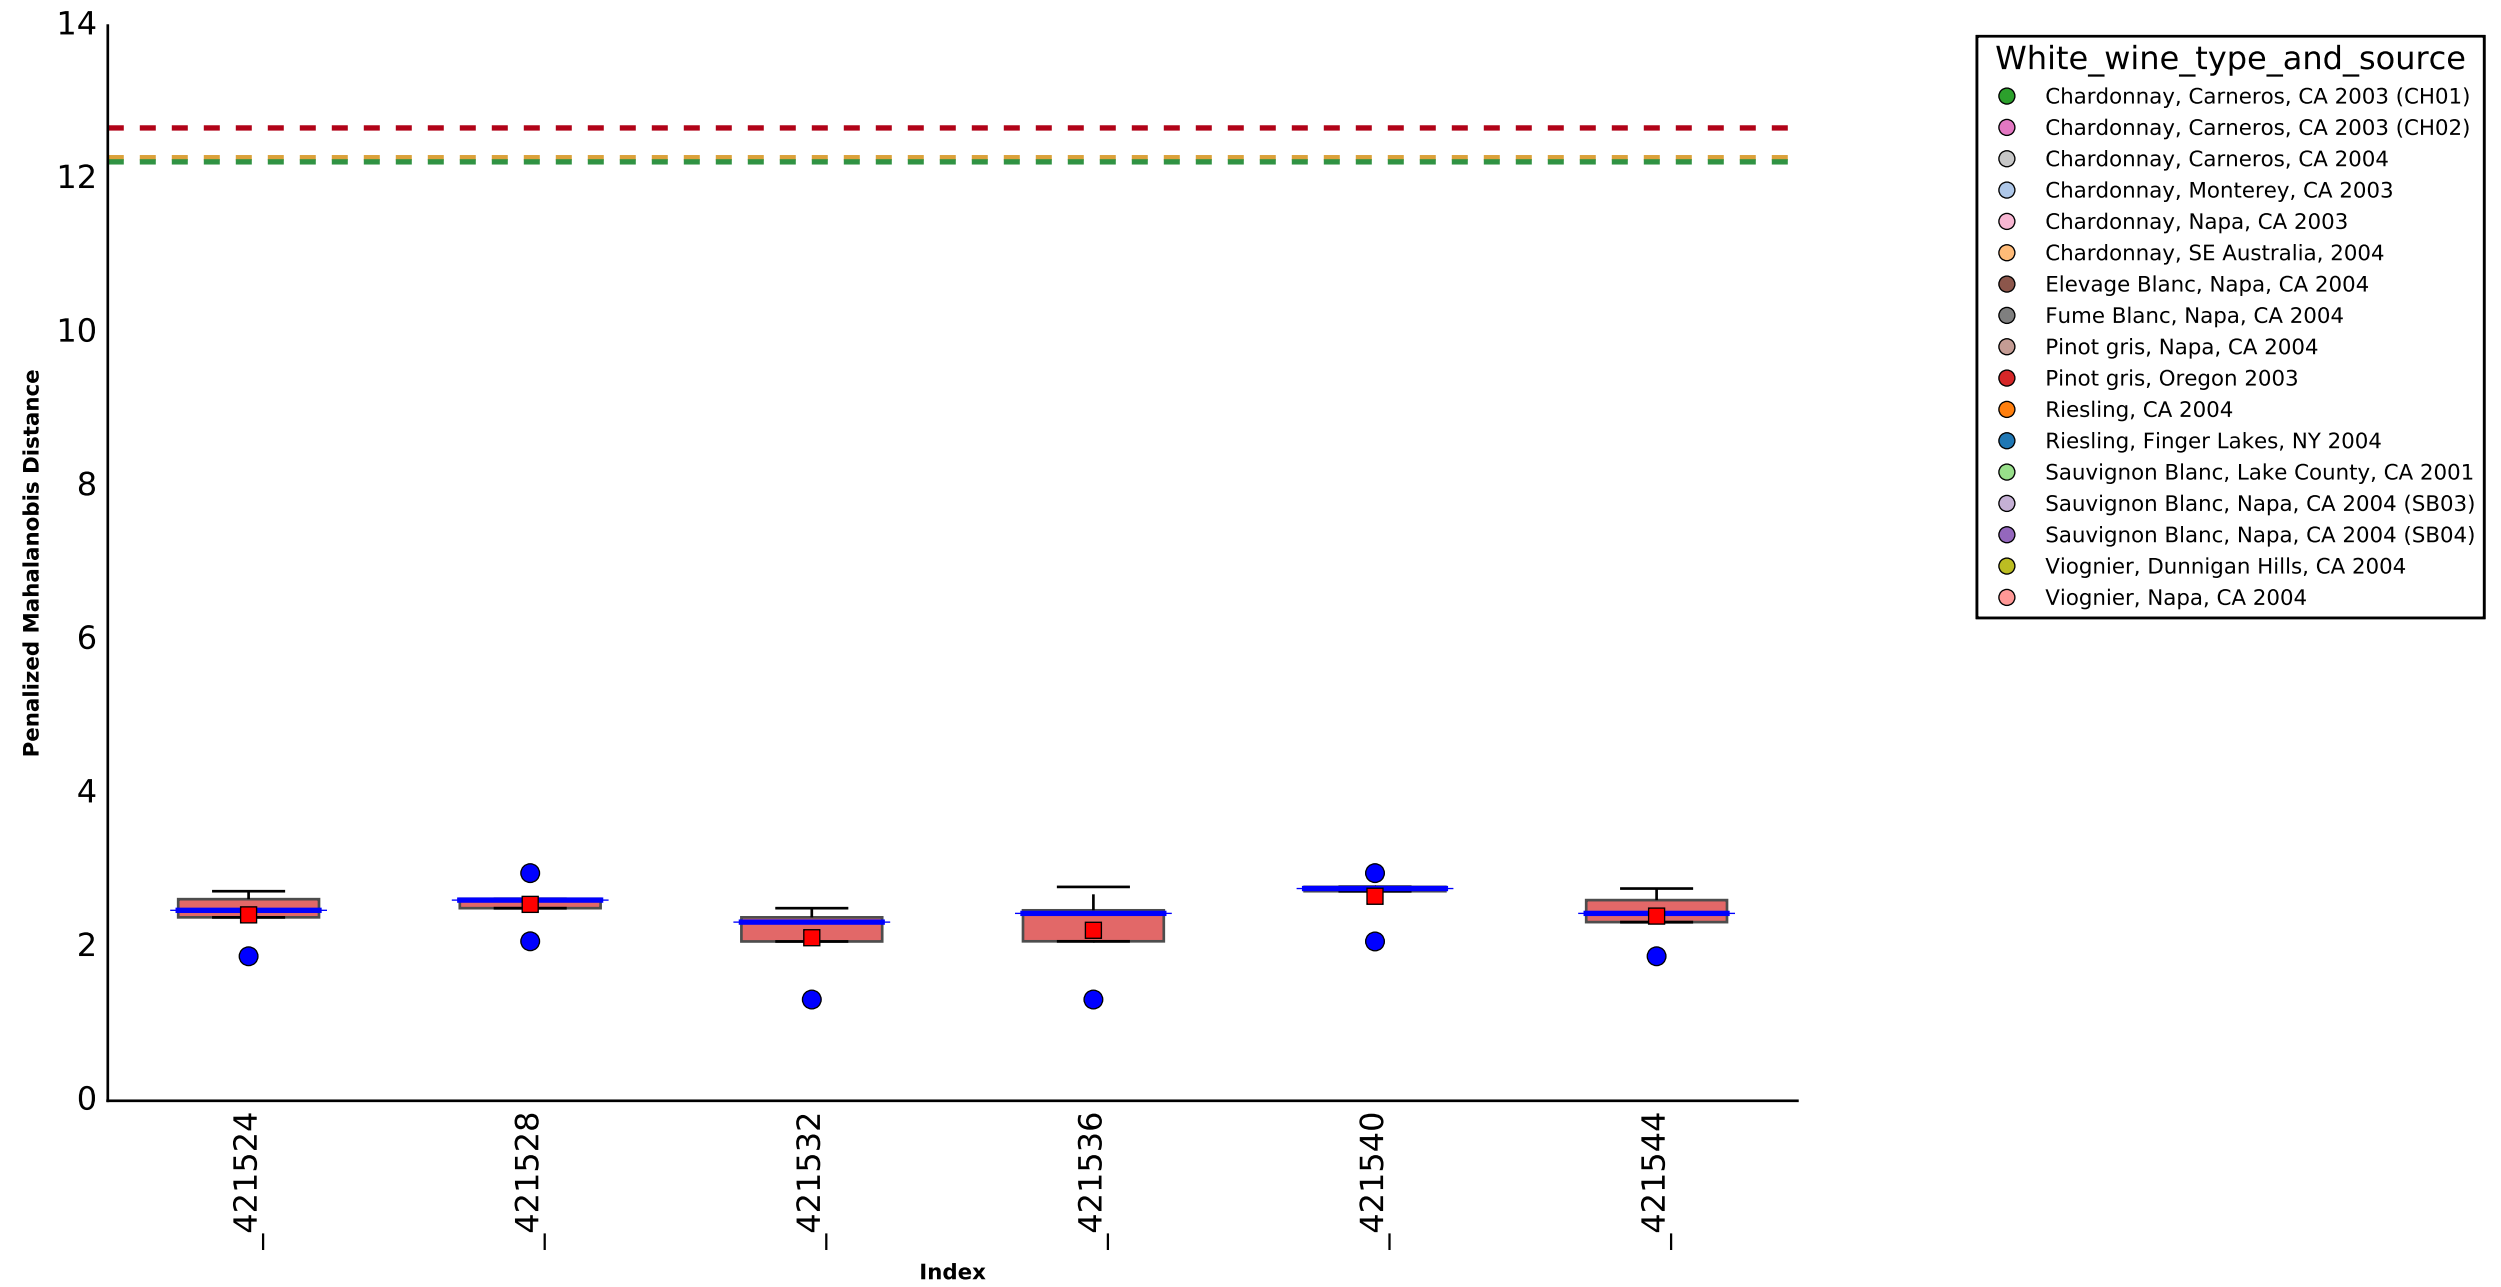

Scatterplot for Penalized Mahalanobis Distance for Pinot gris, Oregon 2003 to the mean

- White\_wine\_type\_and\_source**
- Chardonnay, Carneros, CA 2003 (CH01)
  - Chardonnay, Carneros, CA 2003 (CH02)
  - Chardonnay, Carneros, CA 2004
  - Chardonnay, Monterey, CA 2003
  - Chardonnay, Napa, CA 2003
  - Chardonnay, SE Australia, 2004
  - Elevage Blanc, Napa, CA 2004
  - Fume Blanc, Napa, CA 2004
  - Pinot gris, Napa, CA 2004
  - Pinot gris, Oregon 2003
  - Riesling, CA 2004
  - Riesling, Finger Lakes, NY 2004
  - Sauvignon Blanc, Lake County, CA 2001
  - Sauvignon Blanc, Napa, CA 2004 (SB03)
  - Sauvignon Blanc, Napa, CA 2004 (SB04)
  - Viognier, Dunnigan Hills, CA 2004
  - Viognier, Napa, CA 2004

Scatterplot for Penalized Mahalanobis Distance for Pinot gris, Oregon 2003 pairwise

Box-plots for Penalized Mahalanobis Distance for Pinot gris, Oregon 2003 pairwise

Scatterplot for Penalized Mahalanobis Distance for Riesling, CA 2004 to the mean