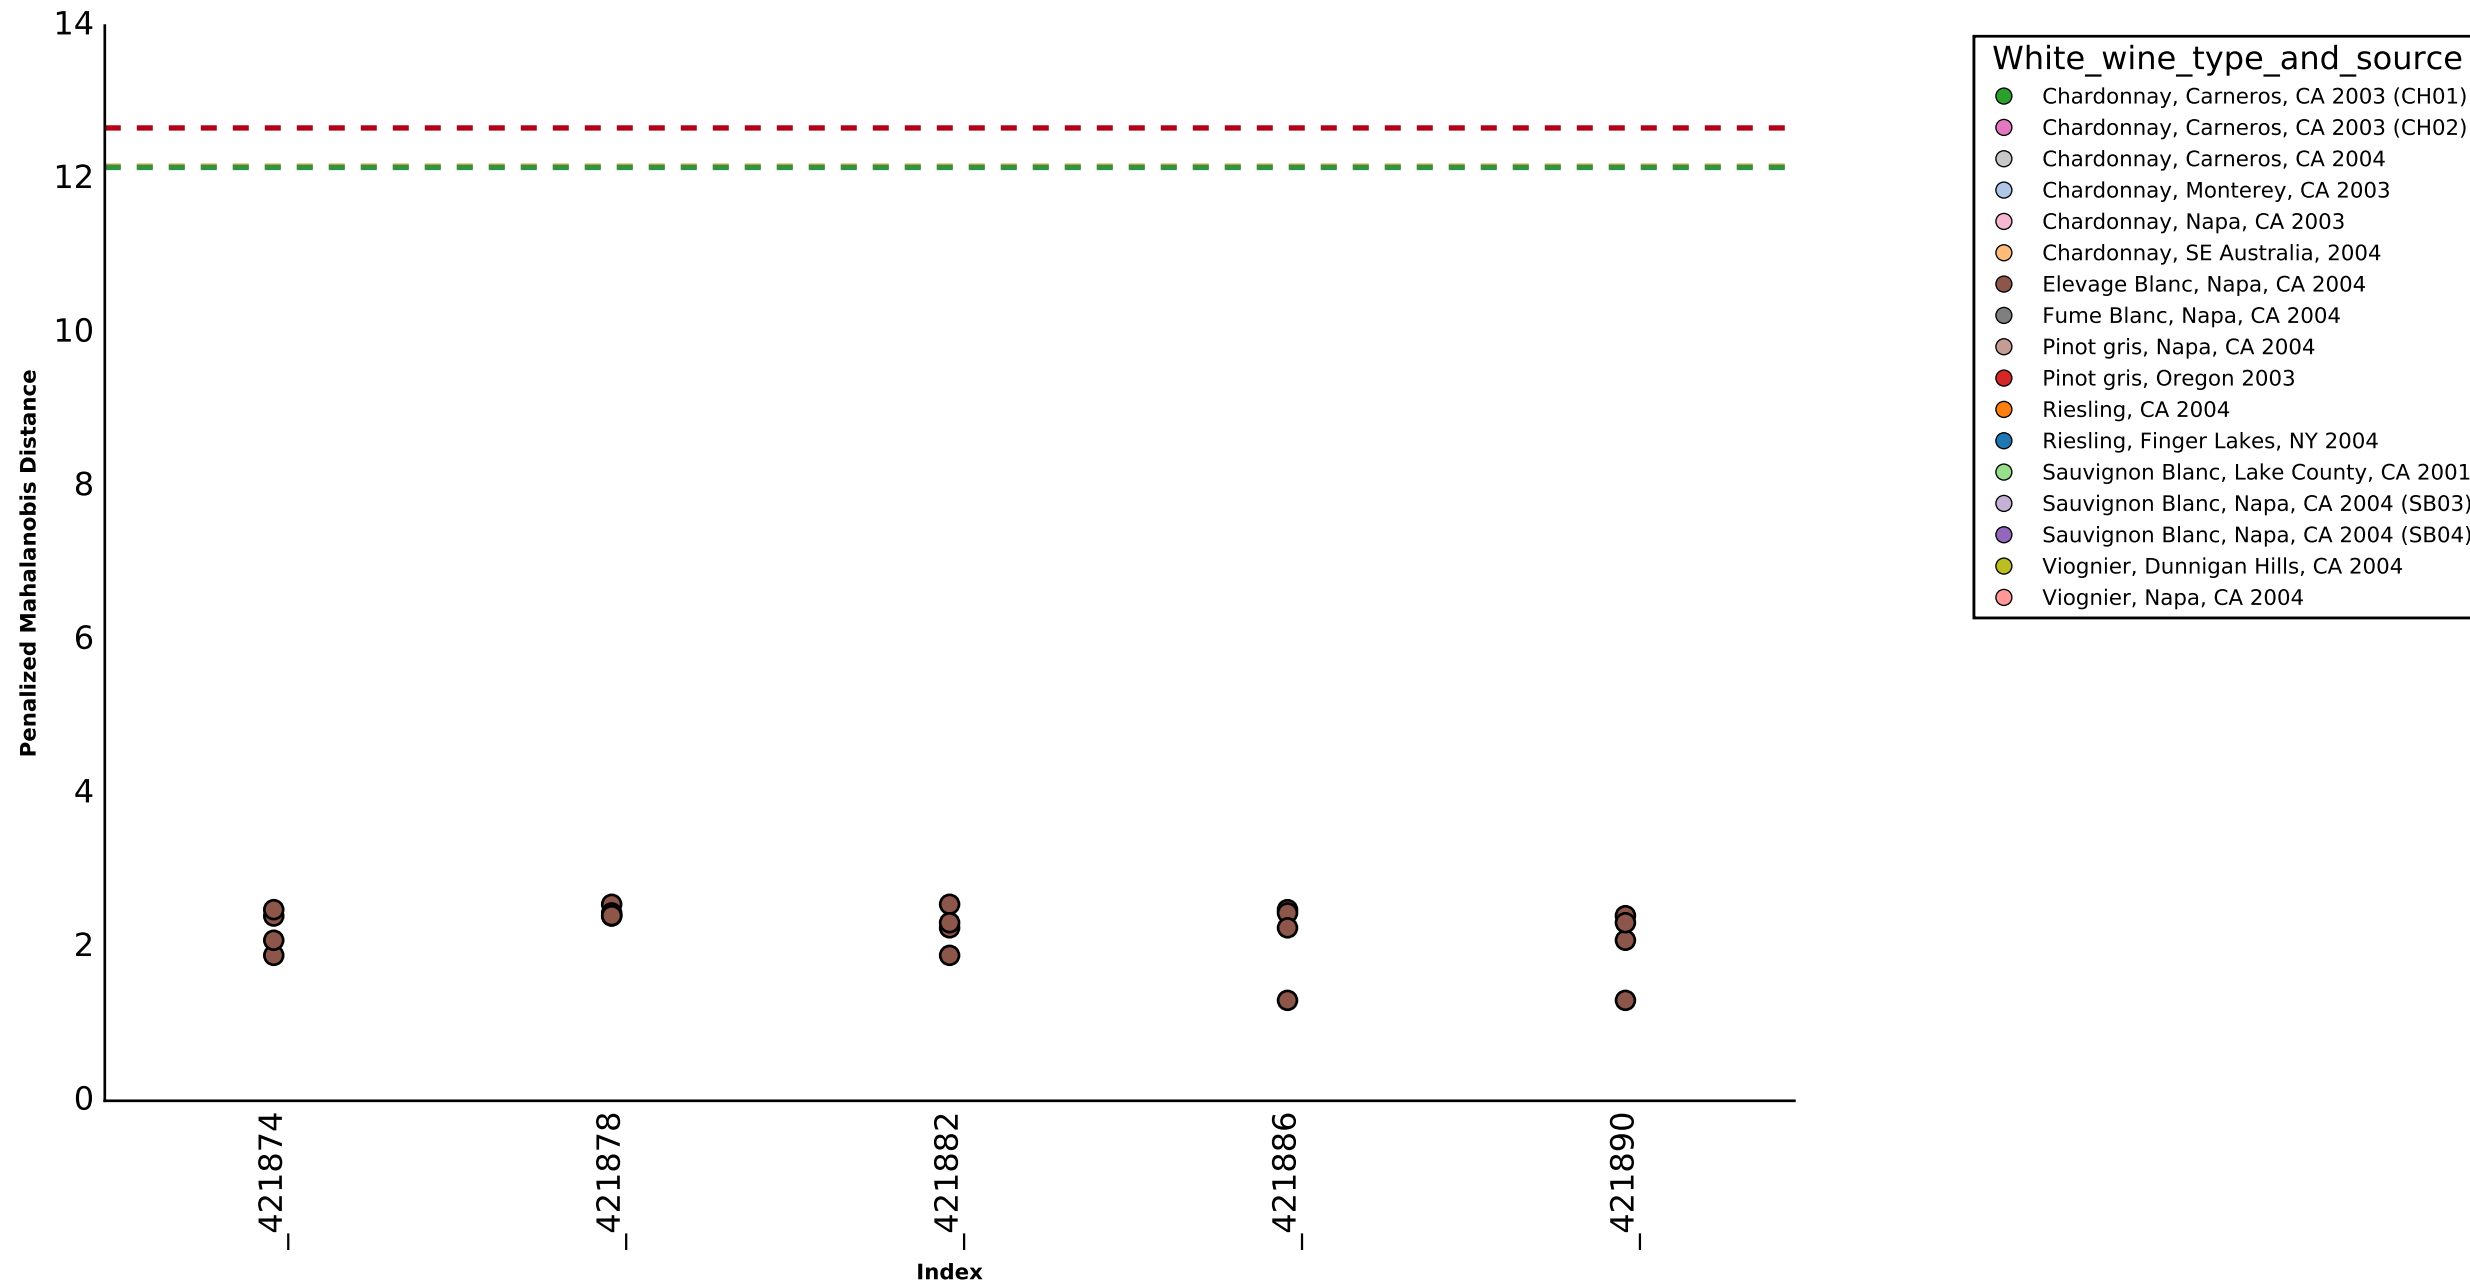

Scatterplot for Penalized Mahalanobis Distance for Elevage Blanc, Napa, CA 2004 pairwise