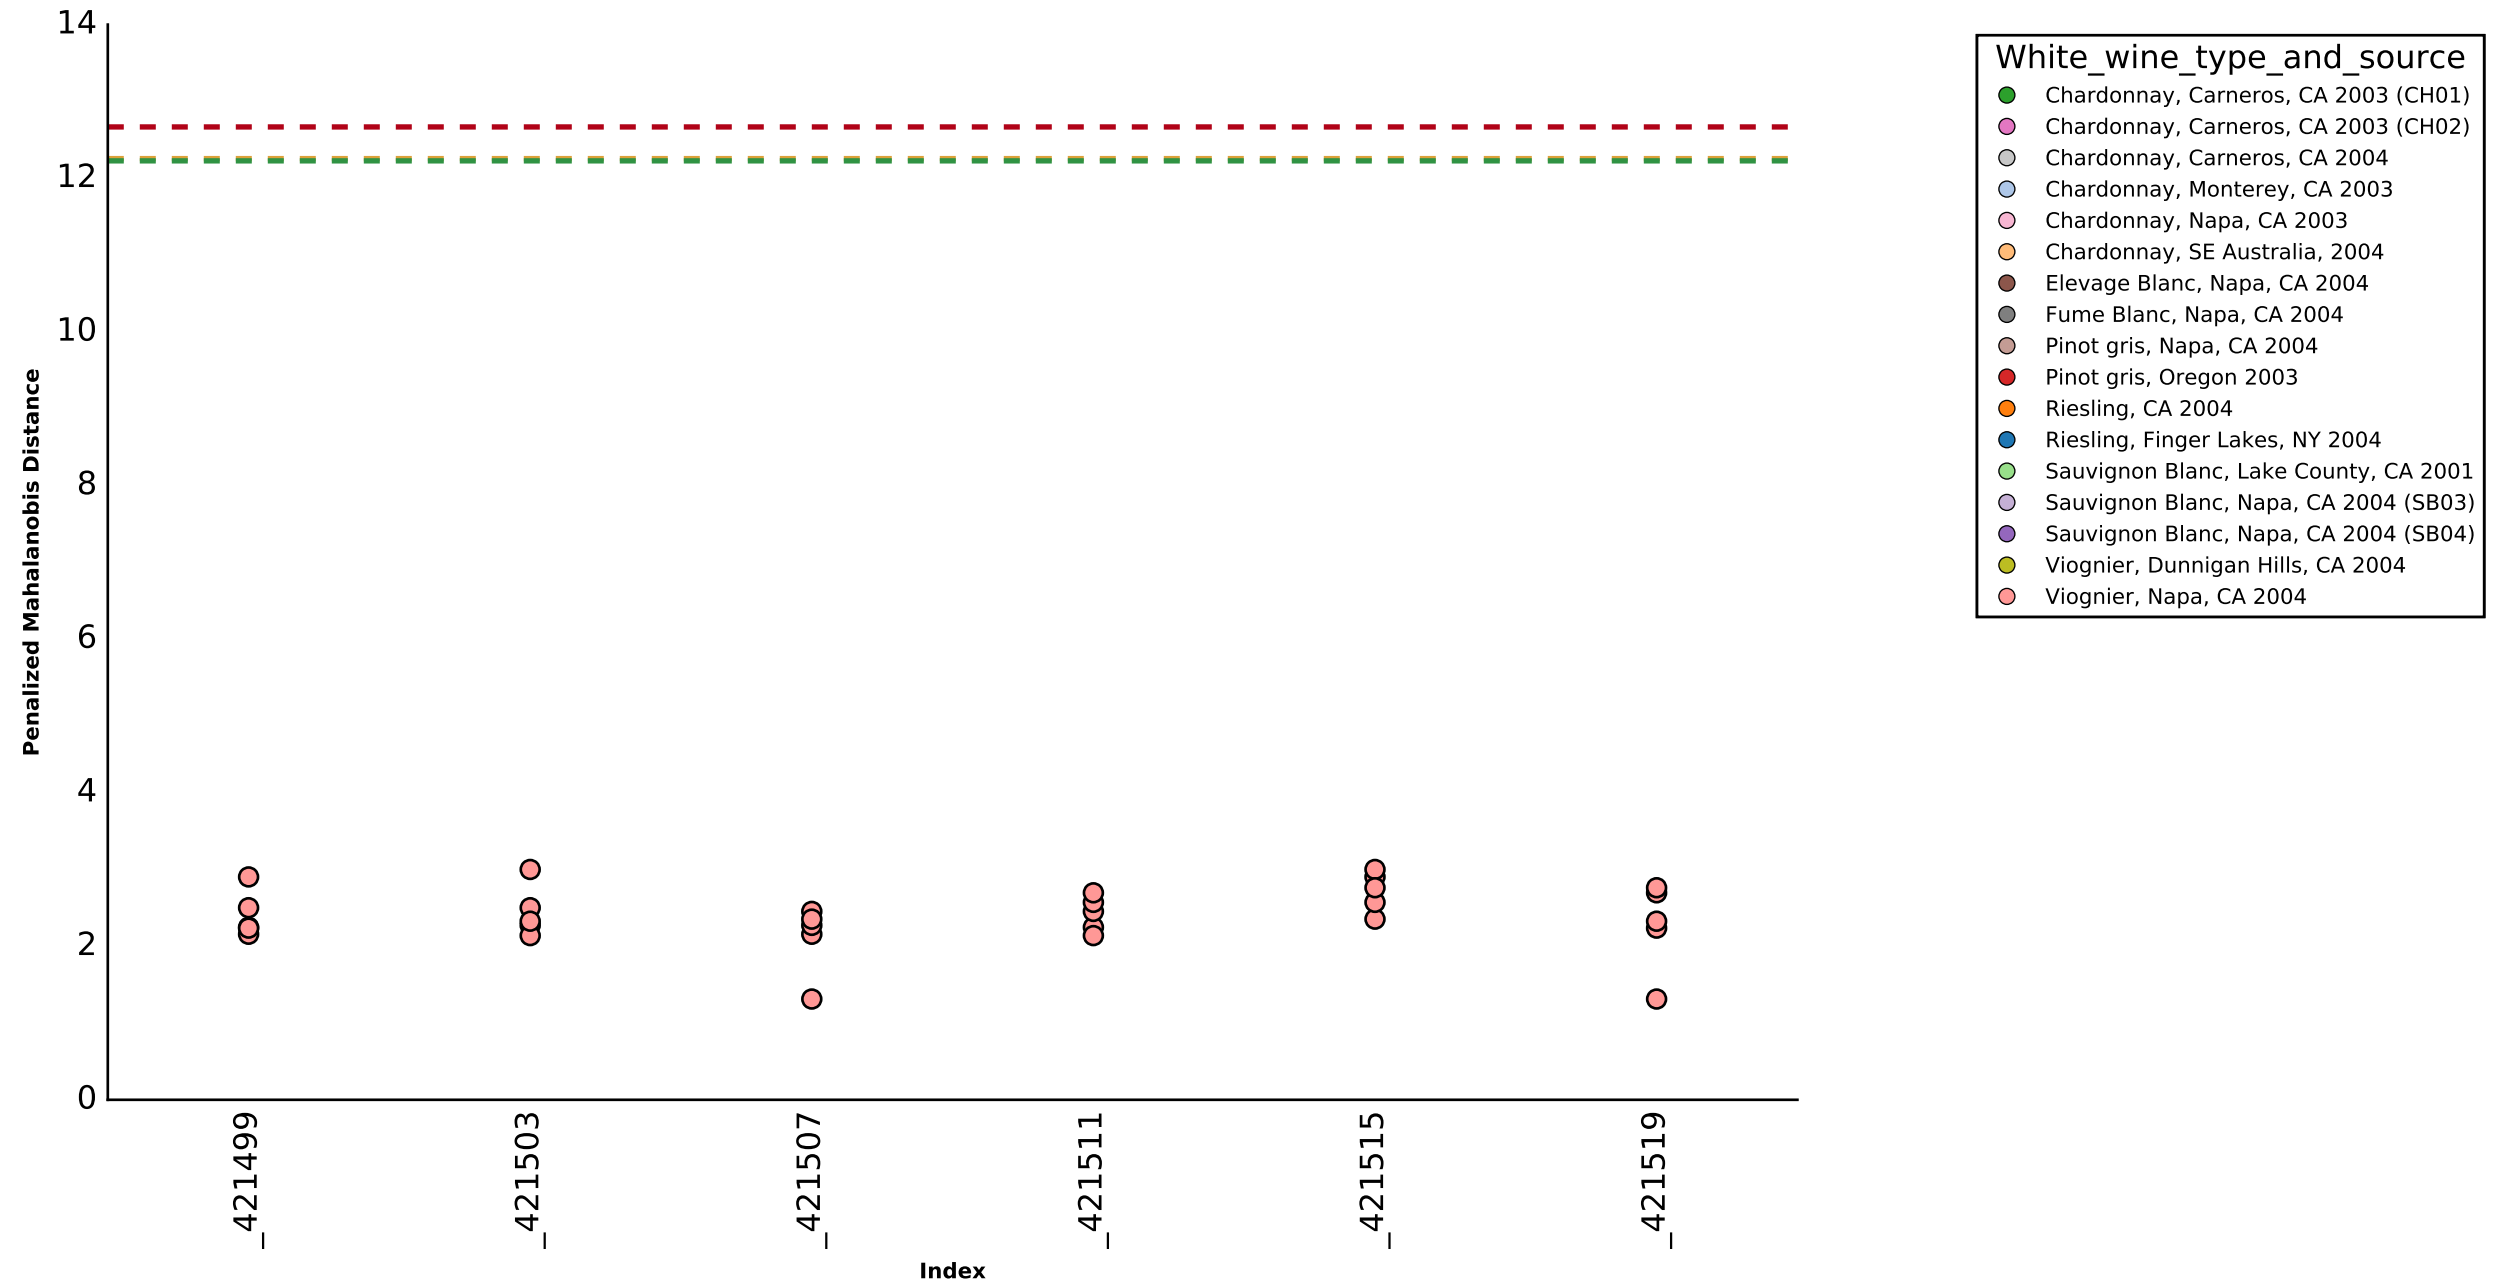

Scatterplot for Penalized Mahalanobis Distance for Viognier, Dunnigan Hills, CA 2004 pairwise

Box-plots for Penalized Mahalanobis Distance for Viognier, Dunnigan Hills, CA 2004 pairwise

- White\_wine\_type\_and\_source**
- Chardonnay, Carneros, CA 2003 (CH01)
  - Chardonnay, Carneros, CA 2003 (CH02)
  - Chardonnay, Carneros, CA 2004
  - Chardonnay, Monterey, CA 2003
  - Chardonnay, Napa, CA 2003
  - Chardonnay, SE Australia, 2004
  - Elevage Blanc, Napa, CA 2004
  - Fume Blanc, Napa, CA 2004
  - Pinot gris, Napa, CA 2004
  - Pinot gris, Oregon 2003
  - Riesling, CA 2004
  - Riesling, Finger Lakes, NY 2004
  - Sauvignon Blanc, Lake County, CA 2001
  - Sauvignon Blanc, Napa, CA 2004 (SB03)
  - Sauvignon Blanc, Napa, CA 2004 (SB04)
  - Viognier, Dunnigan Hills, CA 2004
  - Viognier, Napa, CA 2004

Scatterplot for Penalized Mahalanobis Distance for Viognier, Napa, CA 2004 to the mean

Scatterplot for Penalized Mahalanobis Distance for Viognier, Napa, CA 2004 pairwise

Box-plots for Penalized Mahalanobis Distance for Viognier, Napa, CA 2004 pairwise