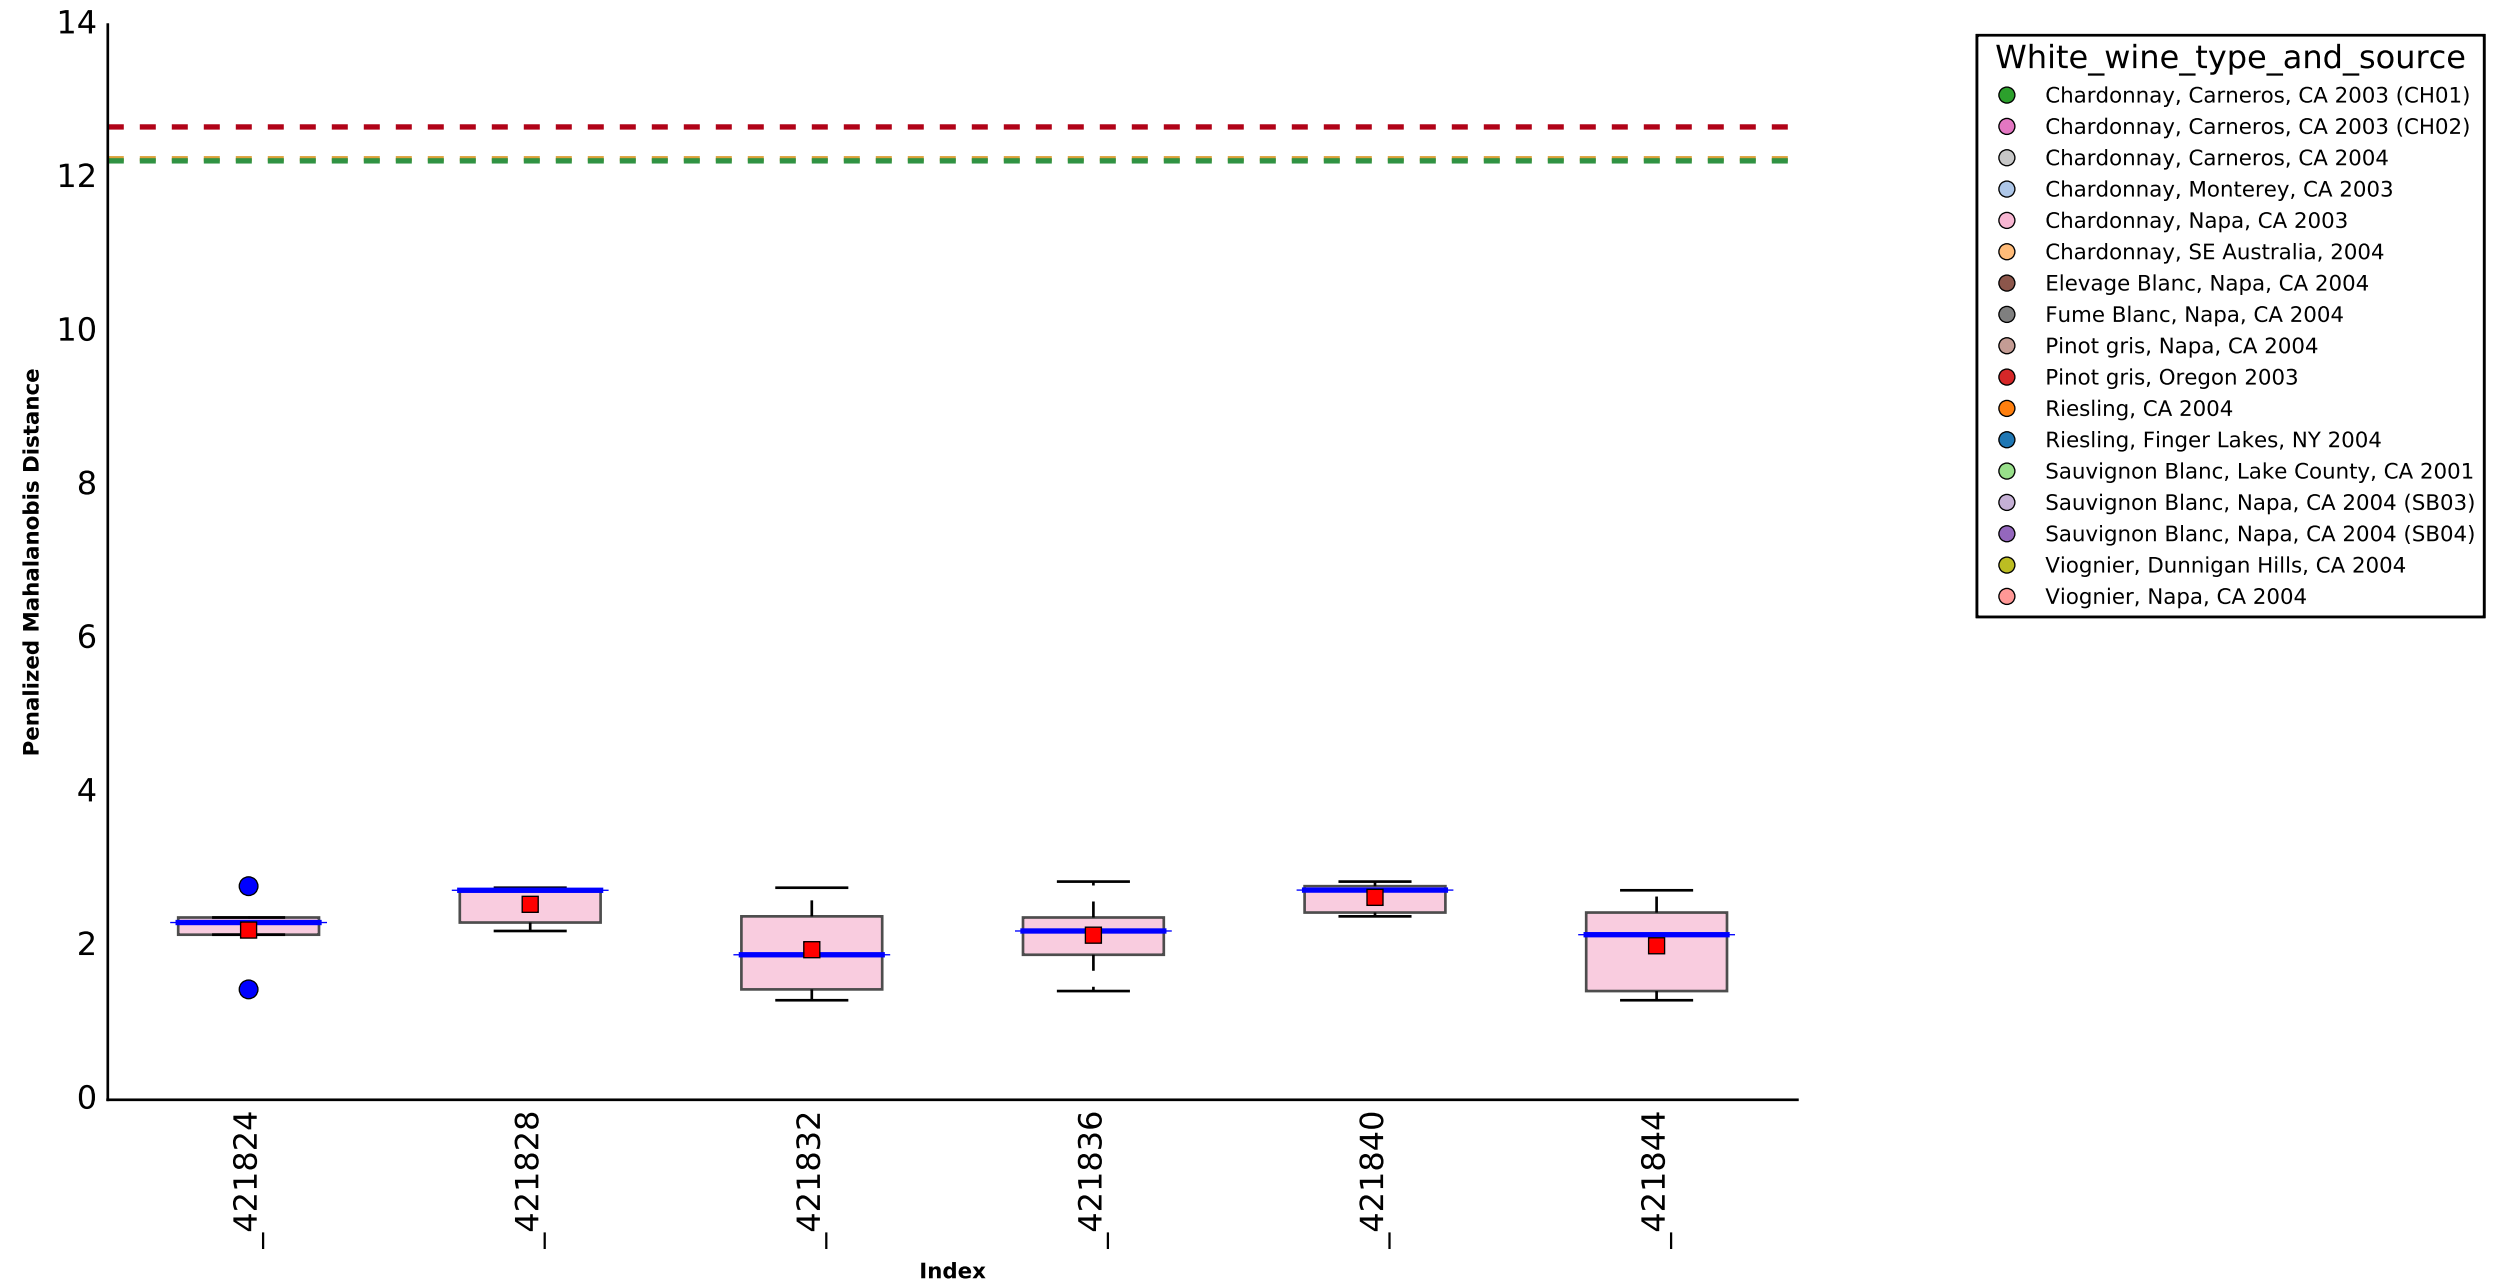

Scatterplot for Penalized Mahalanobis Distance for Chardonnay, Napa, CA 2003 to the mean

Scatterplot for Penalized Mahalanobis Distance for Chardonnay, Napa, CA 2003 pairwise

Box-plots for Penalized Mahalanobis Distance for Chardonnay, Napa, CA 2003 pairwise