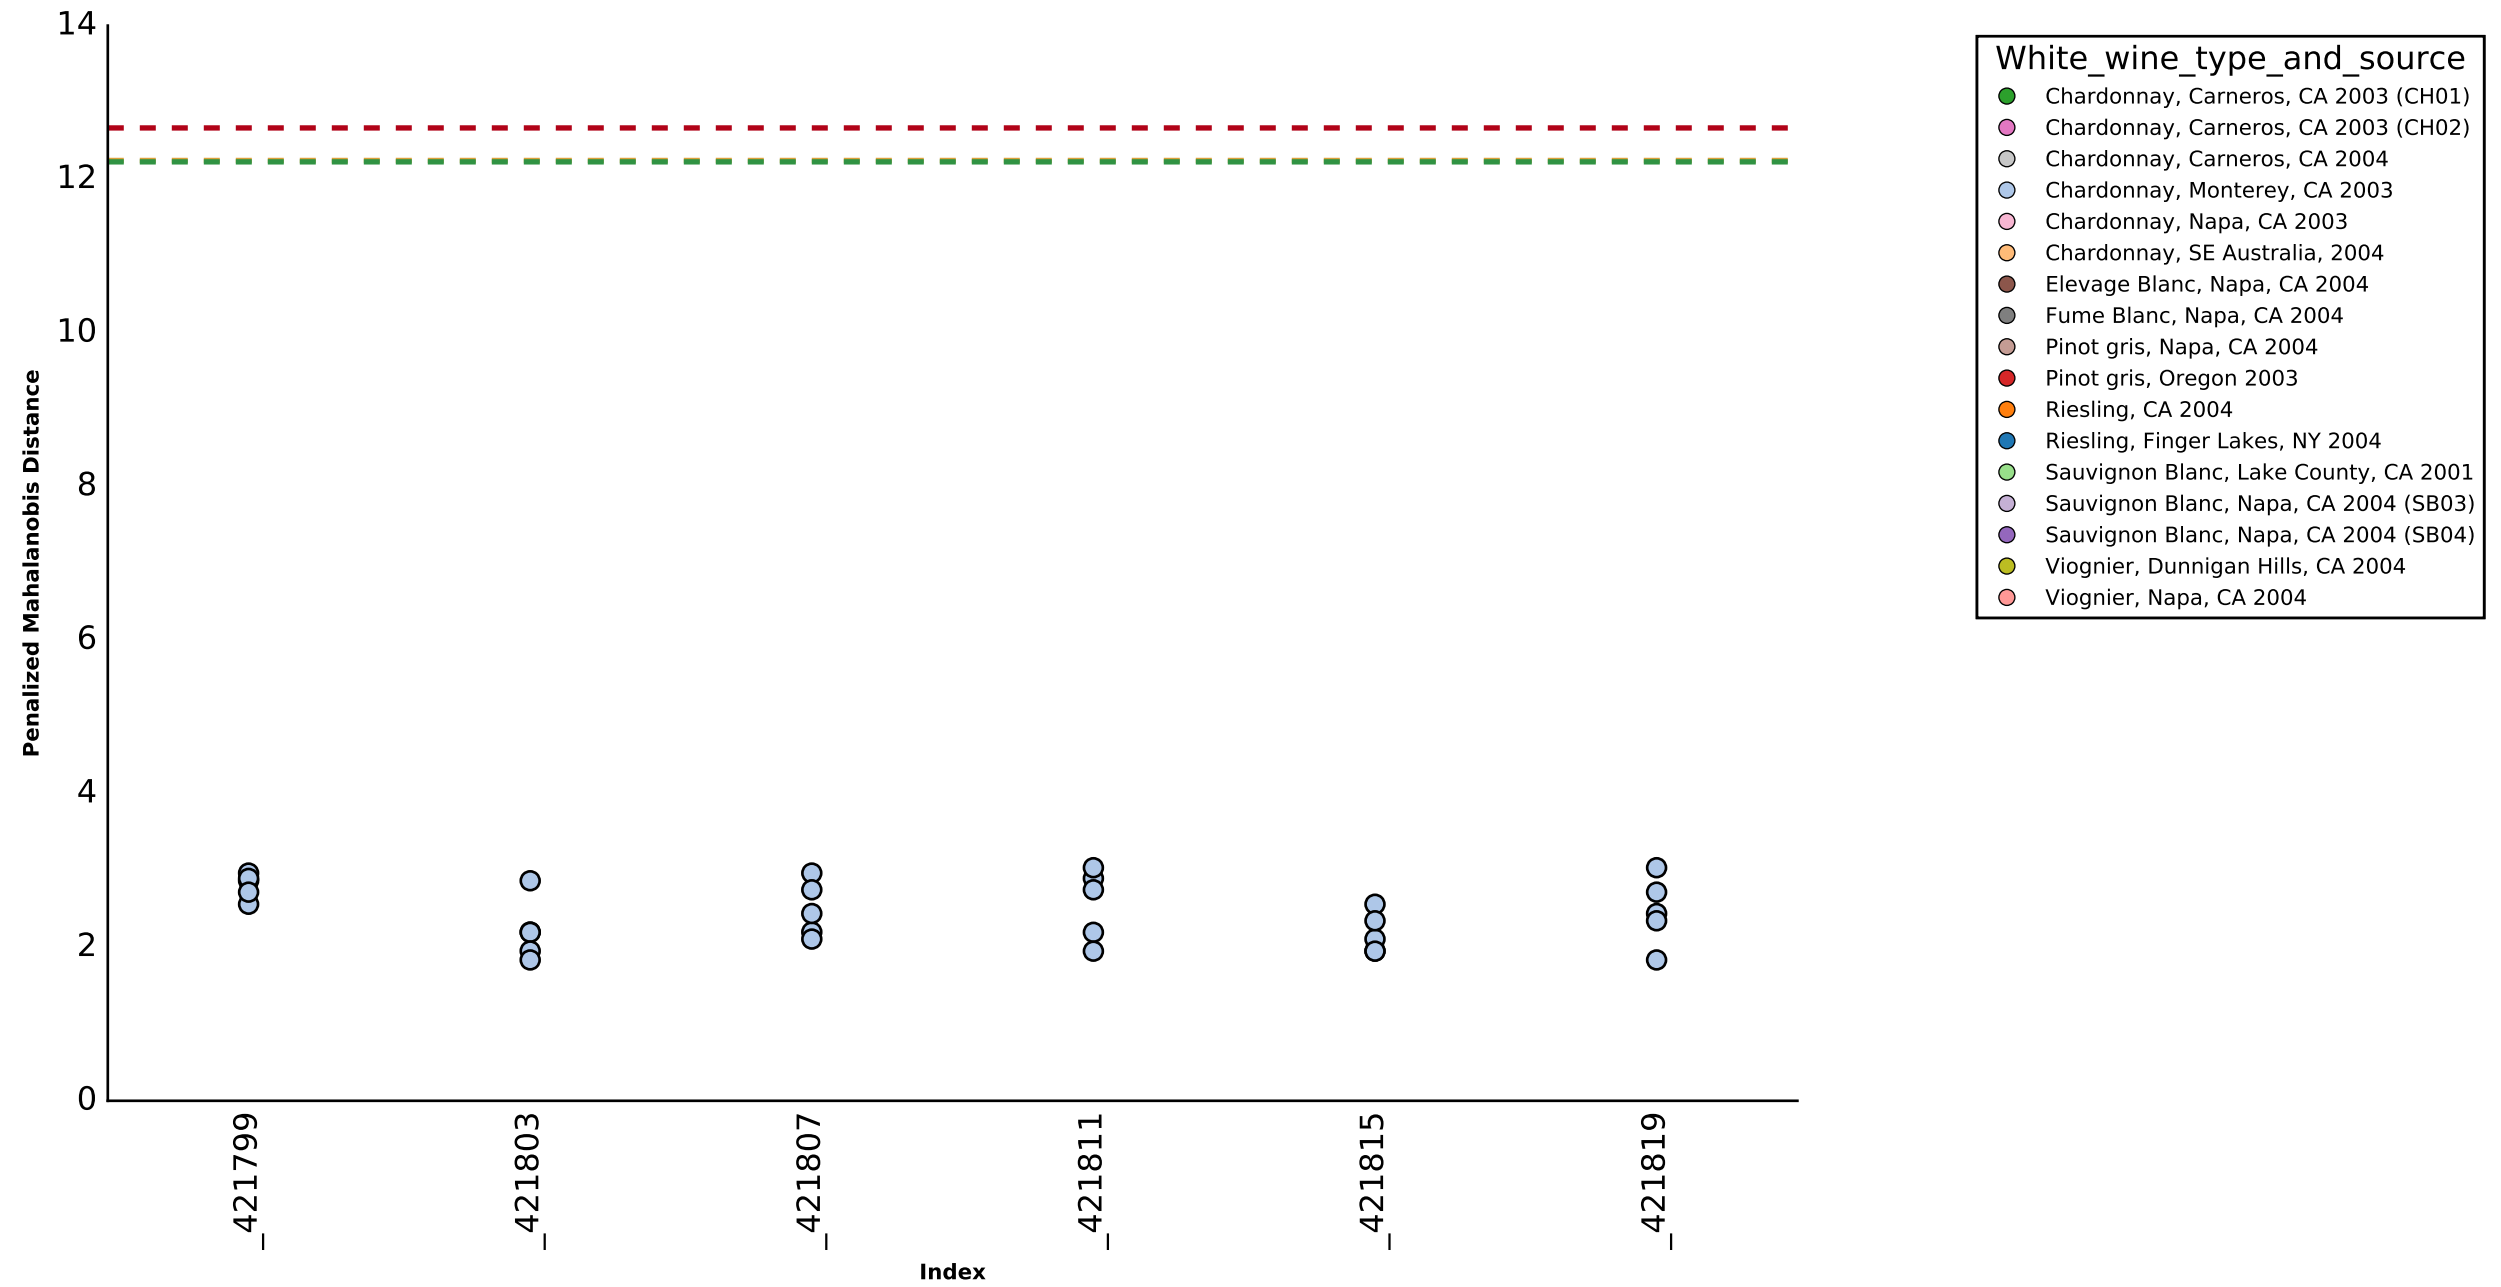

Scatterplot for Penalized Mahalanobis Distance for Chardonnay, Monterey, CA 2003 pairwise