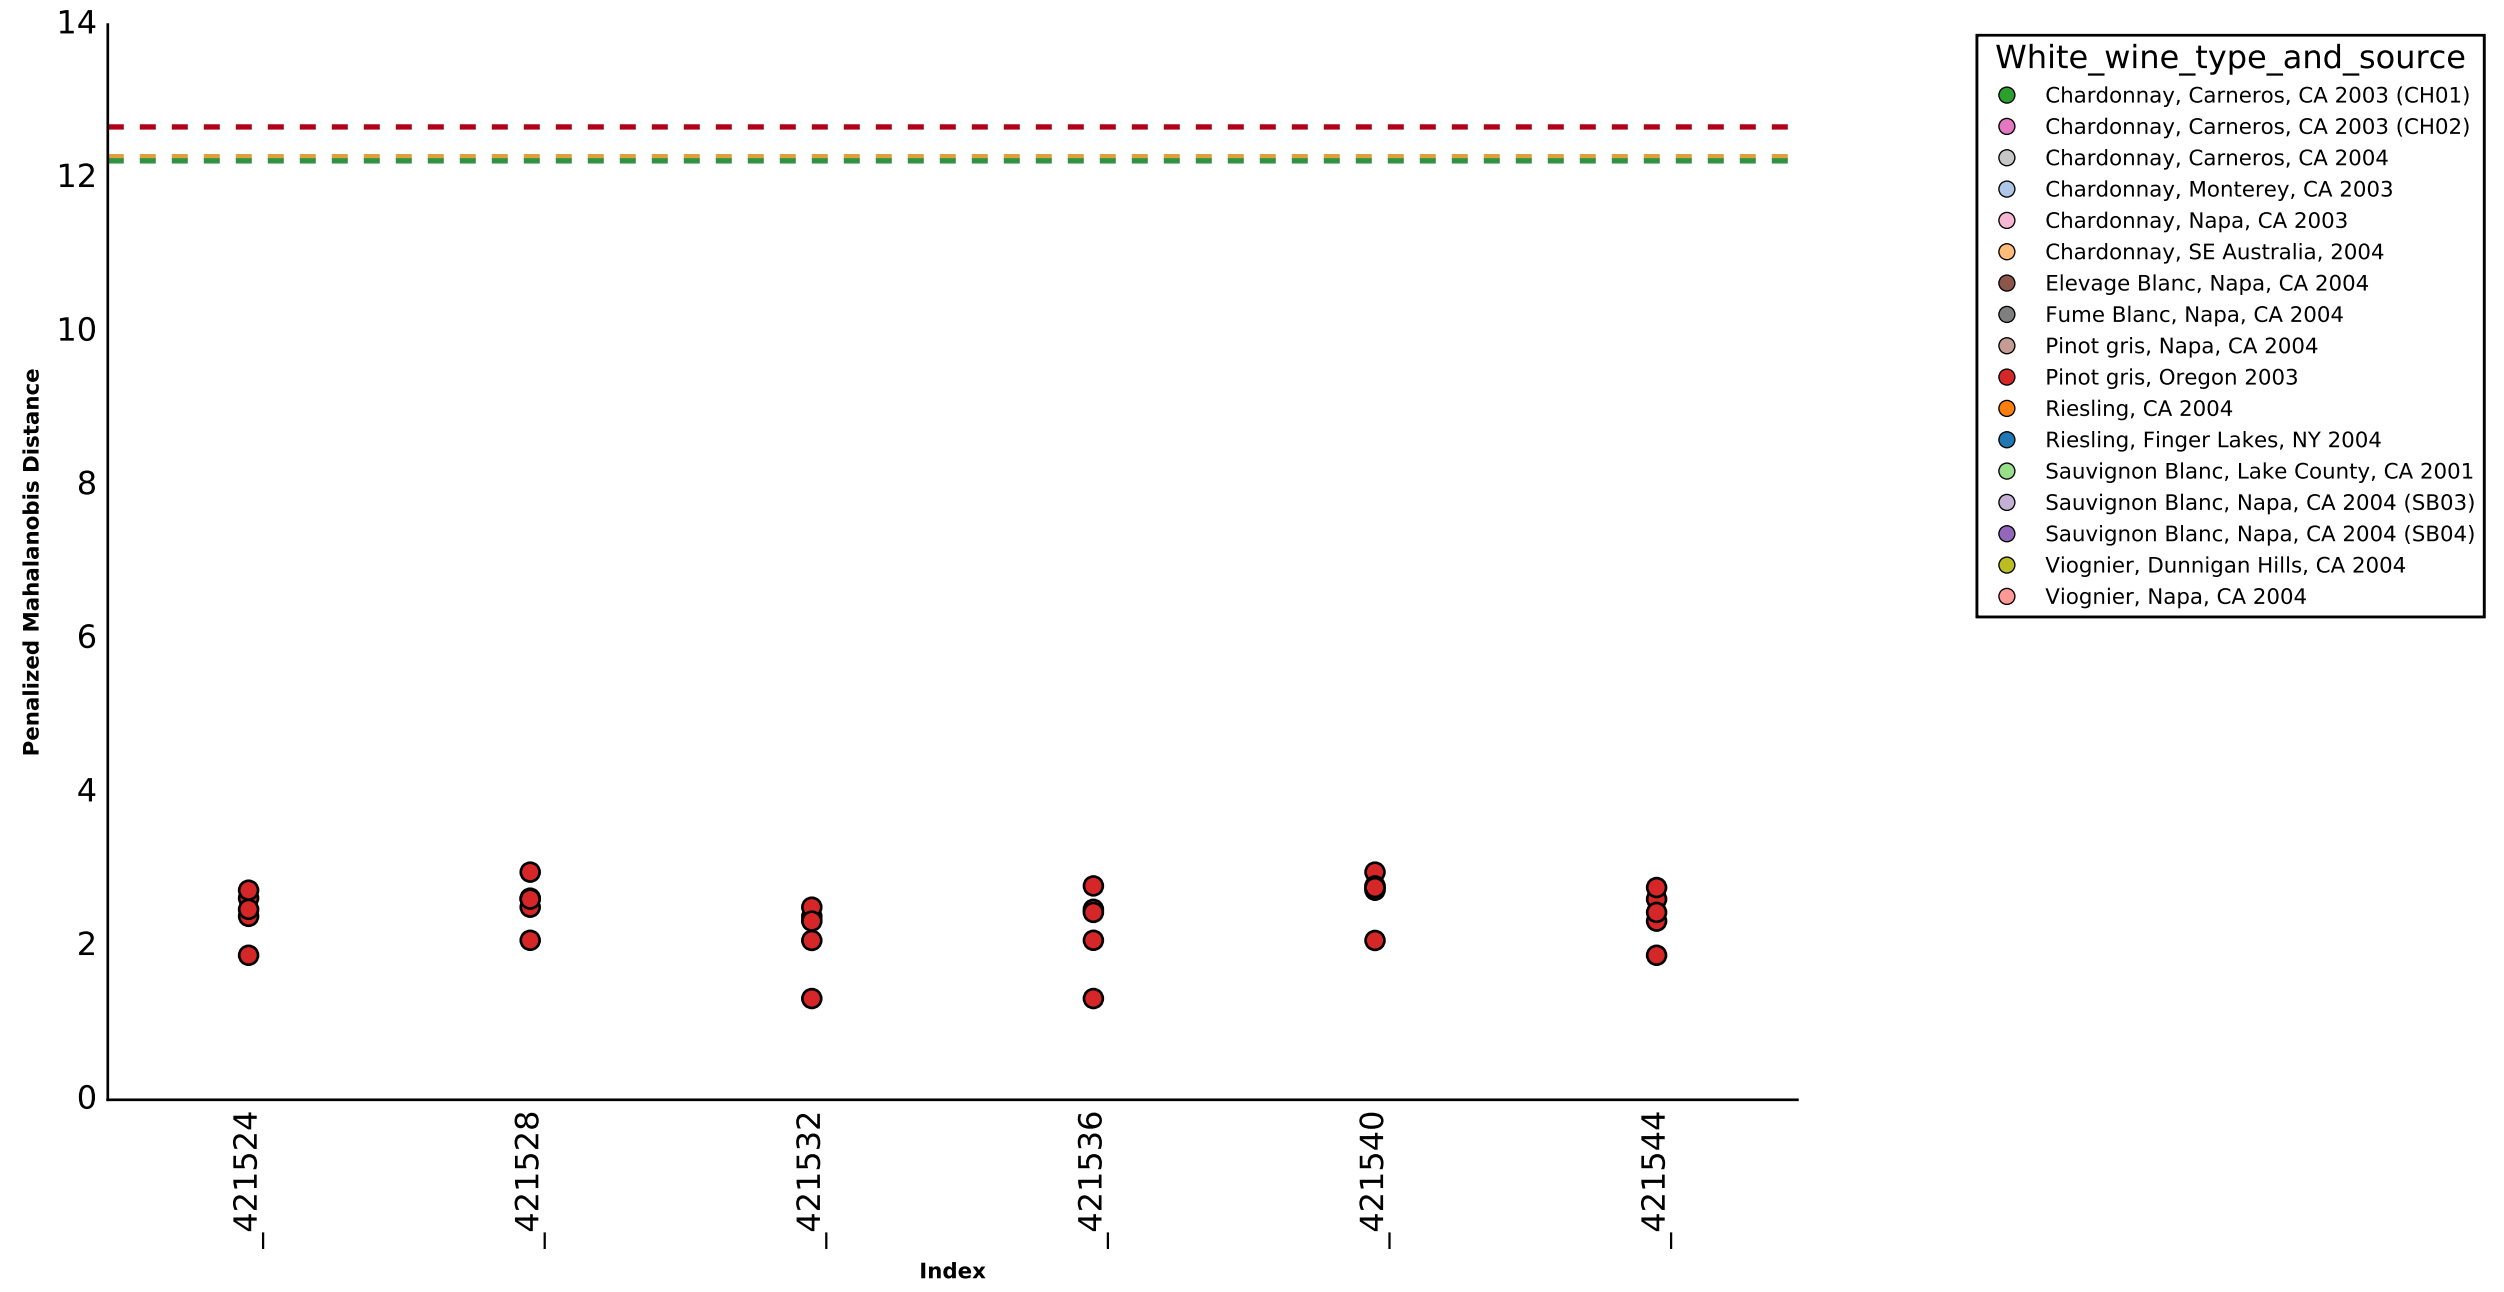

Scatterplot for Penalized Mahalanobis Distance for Pinot gris, Oregon 2003 pairwise