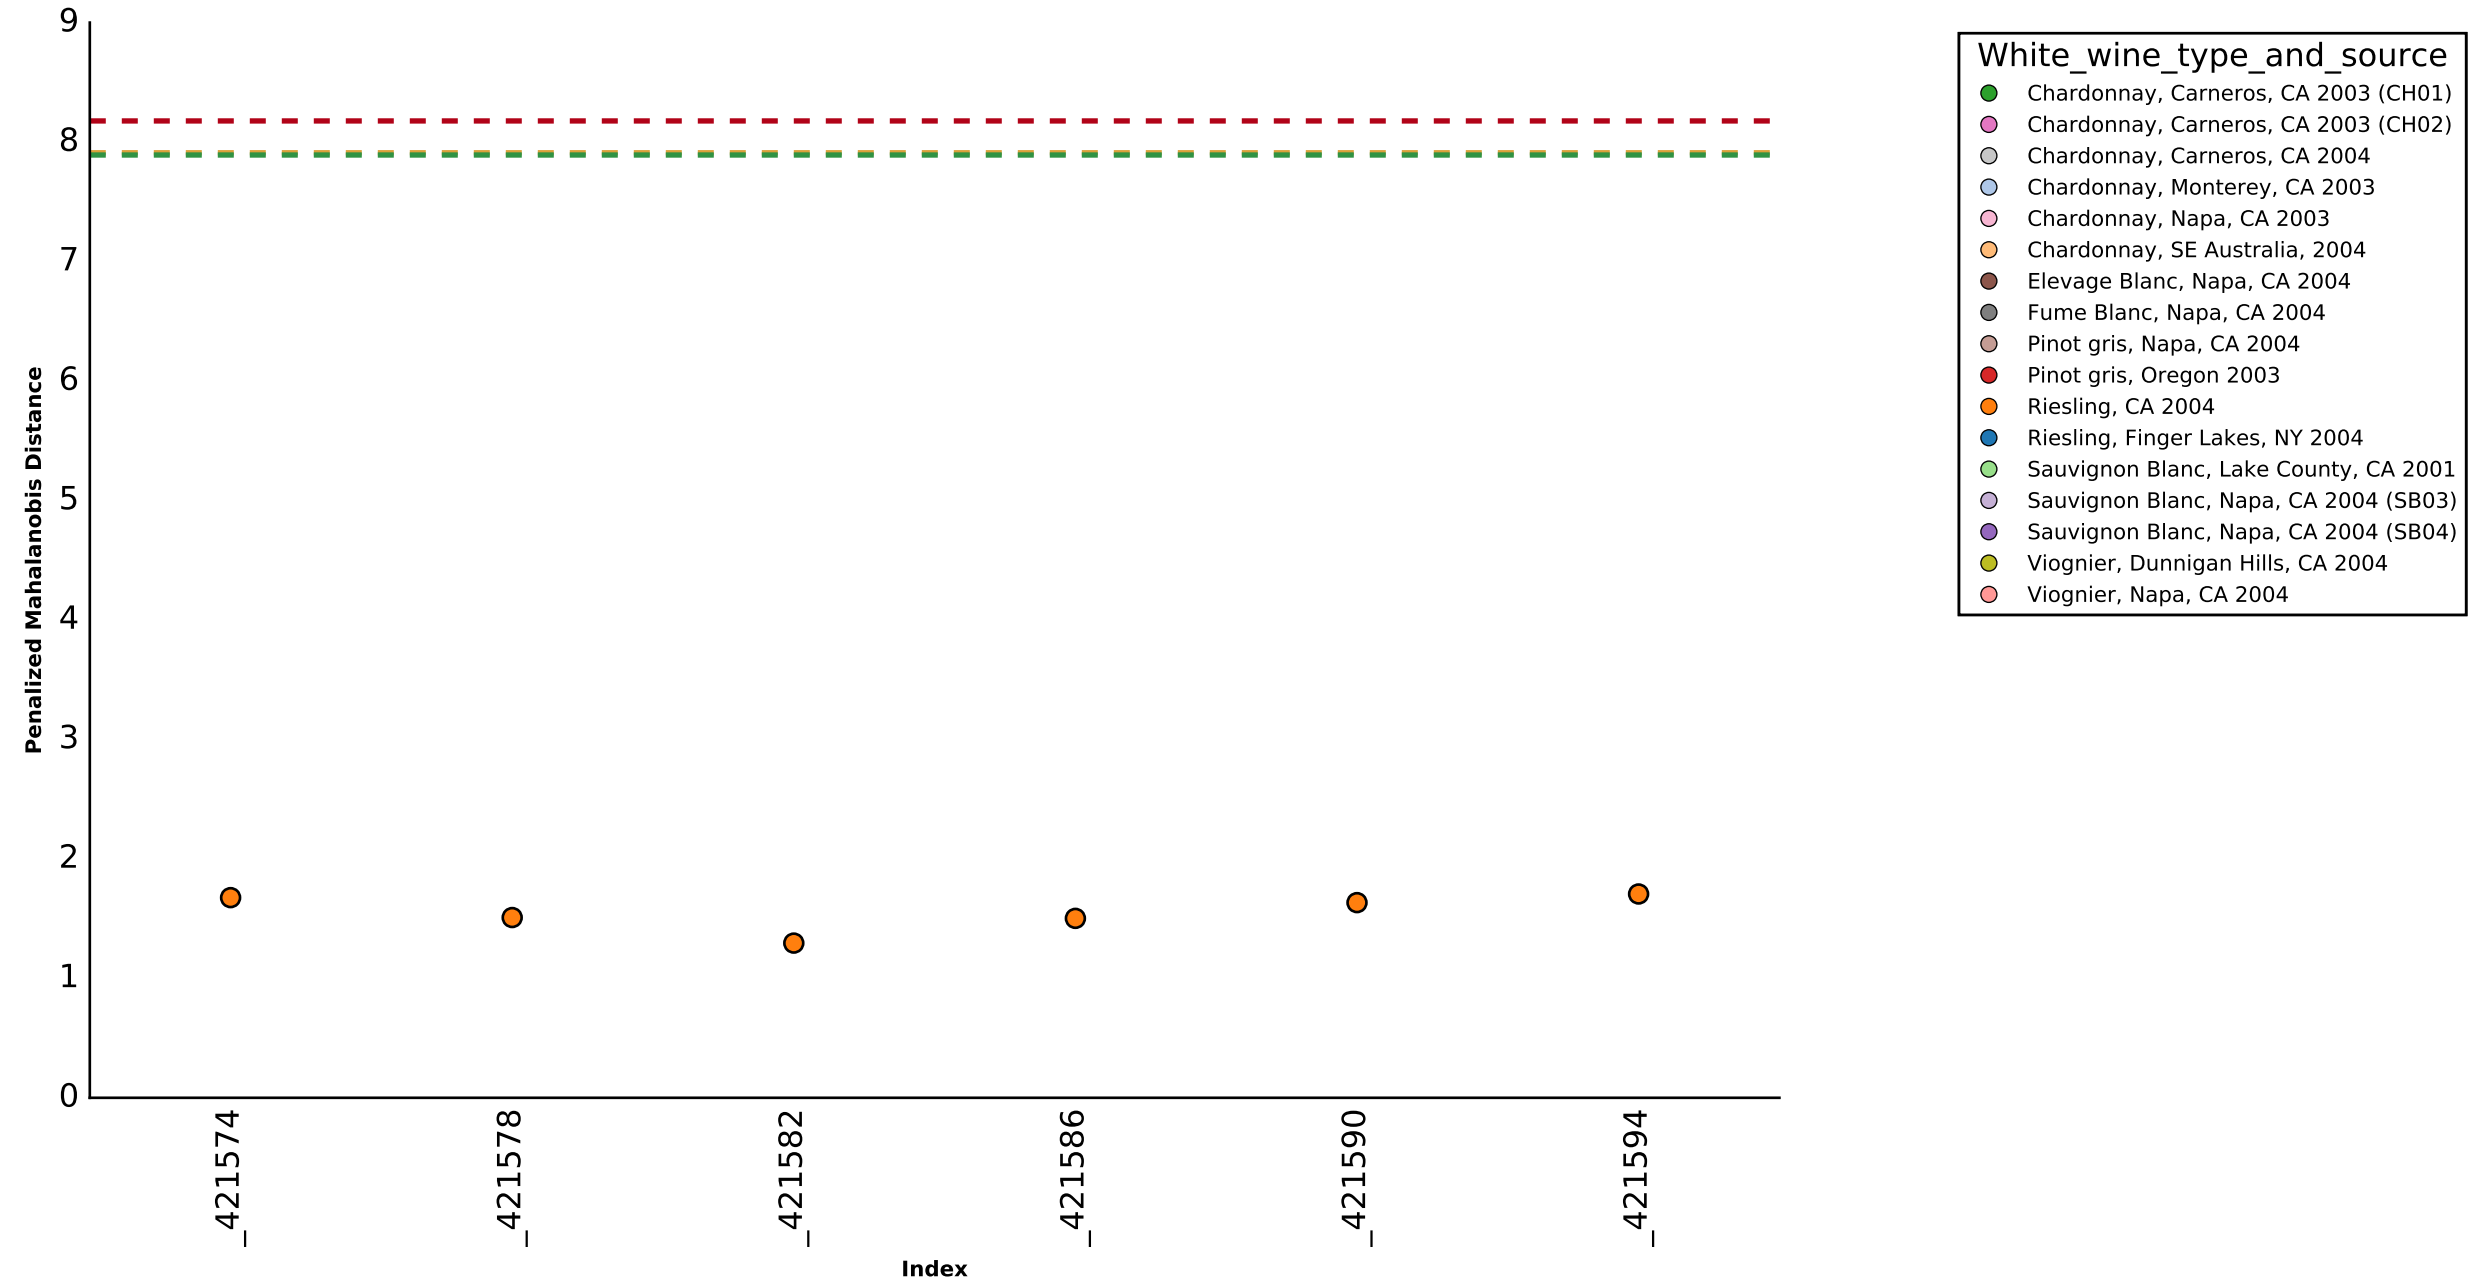

Scatterplot for Penalized Mahalanobis Distance for Pinot gris, Oregon 2003 to the mean

- White\_wine\_type\_and\_source**
- Chardonnay, Carneros, CA 2003 (CH01)
  - Chardonnay, Carneros, CA 2003 (CH02)
  - Chardonnay, Carneros, CA 2004
  - Chardonnay, Monterey, CA 2003
  - Chardonnay, Napa, CA 2003
  - Chardonnay, SE Australia, 2004
  - Elevage Blanc, Napa, CA 2004
  - Fume Blanc, Napa, CA 2004
  - Pinot gris, Napa, CA 2004
  - Pinot gris, Oregon 2003
  - Riesling, CA 2004
  - Riesling, Finger Lakes, NY 2004
  - Sauvignon Blanc, Lake County, CA 2001
  - Sauvignon Blanc, Napa, CA 2004 (SB03)
  - Sauvignon Blanc, Napa, CA 2004 (SB04)
  - Viognier, Dunnigan Hills, CA 2004
  - Viognier, Napa, CA 2004

Scatterplot for Penalized Mahalanobis Distance for Pinot gris, Oregon 2003 pairwise

Box-plots for Penalized Mahalanobis Distance for Pinot gris, Oregon 2003 pairwise

Scatterplot for Penalized Mahalanobis Distance for Riesling, CA 2004 to the mean