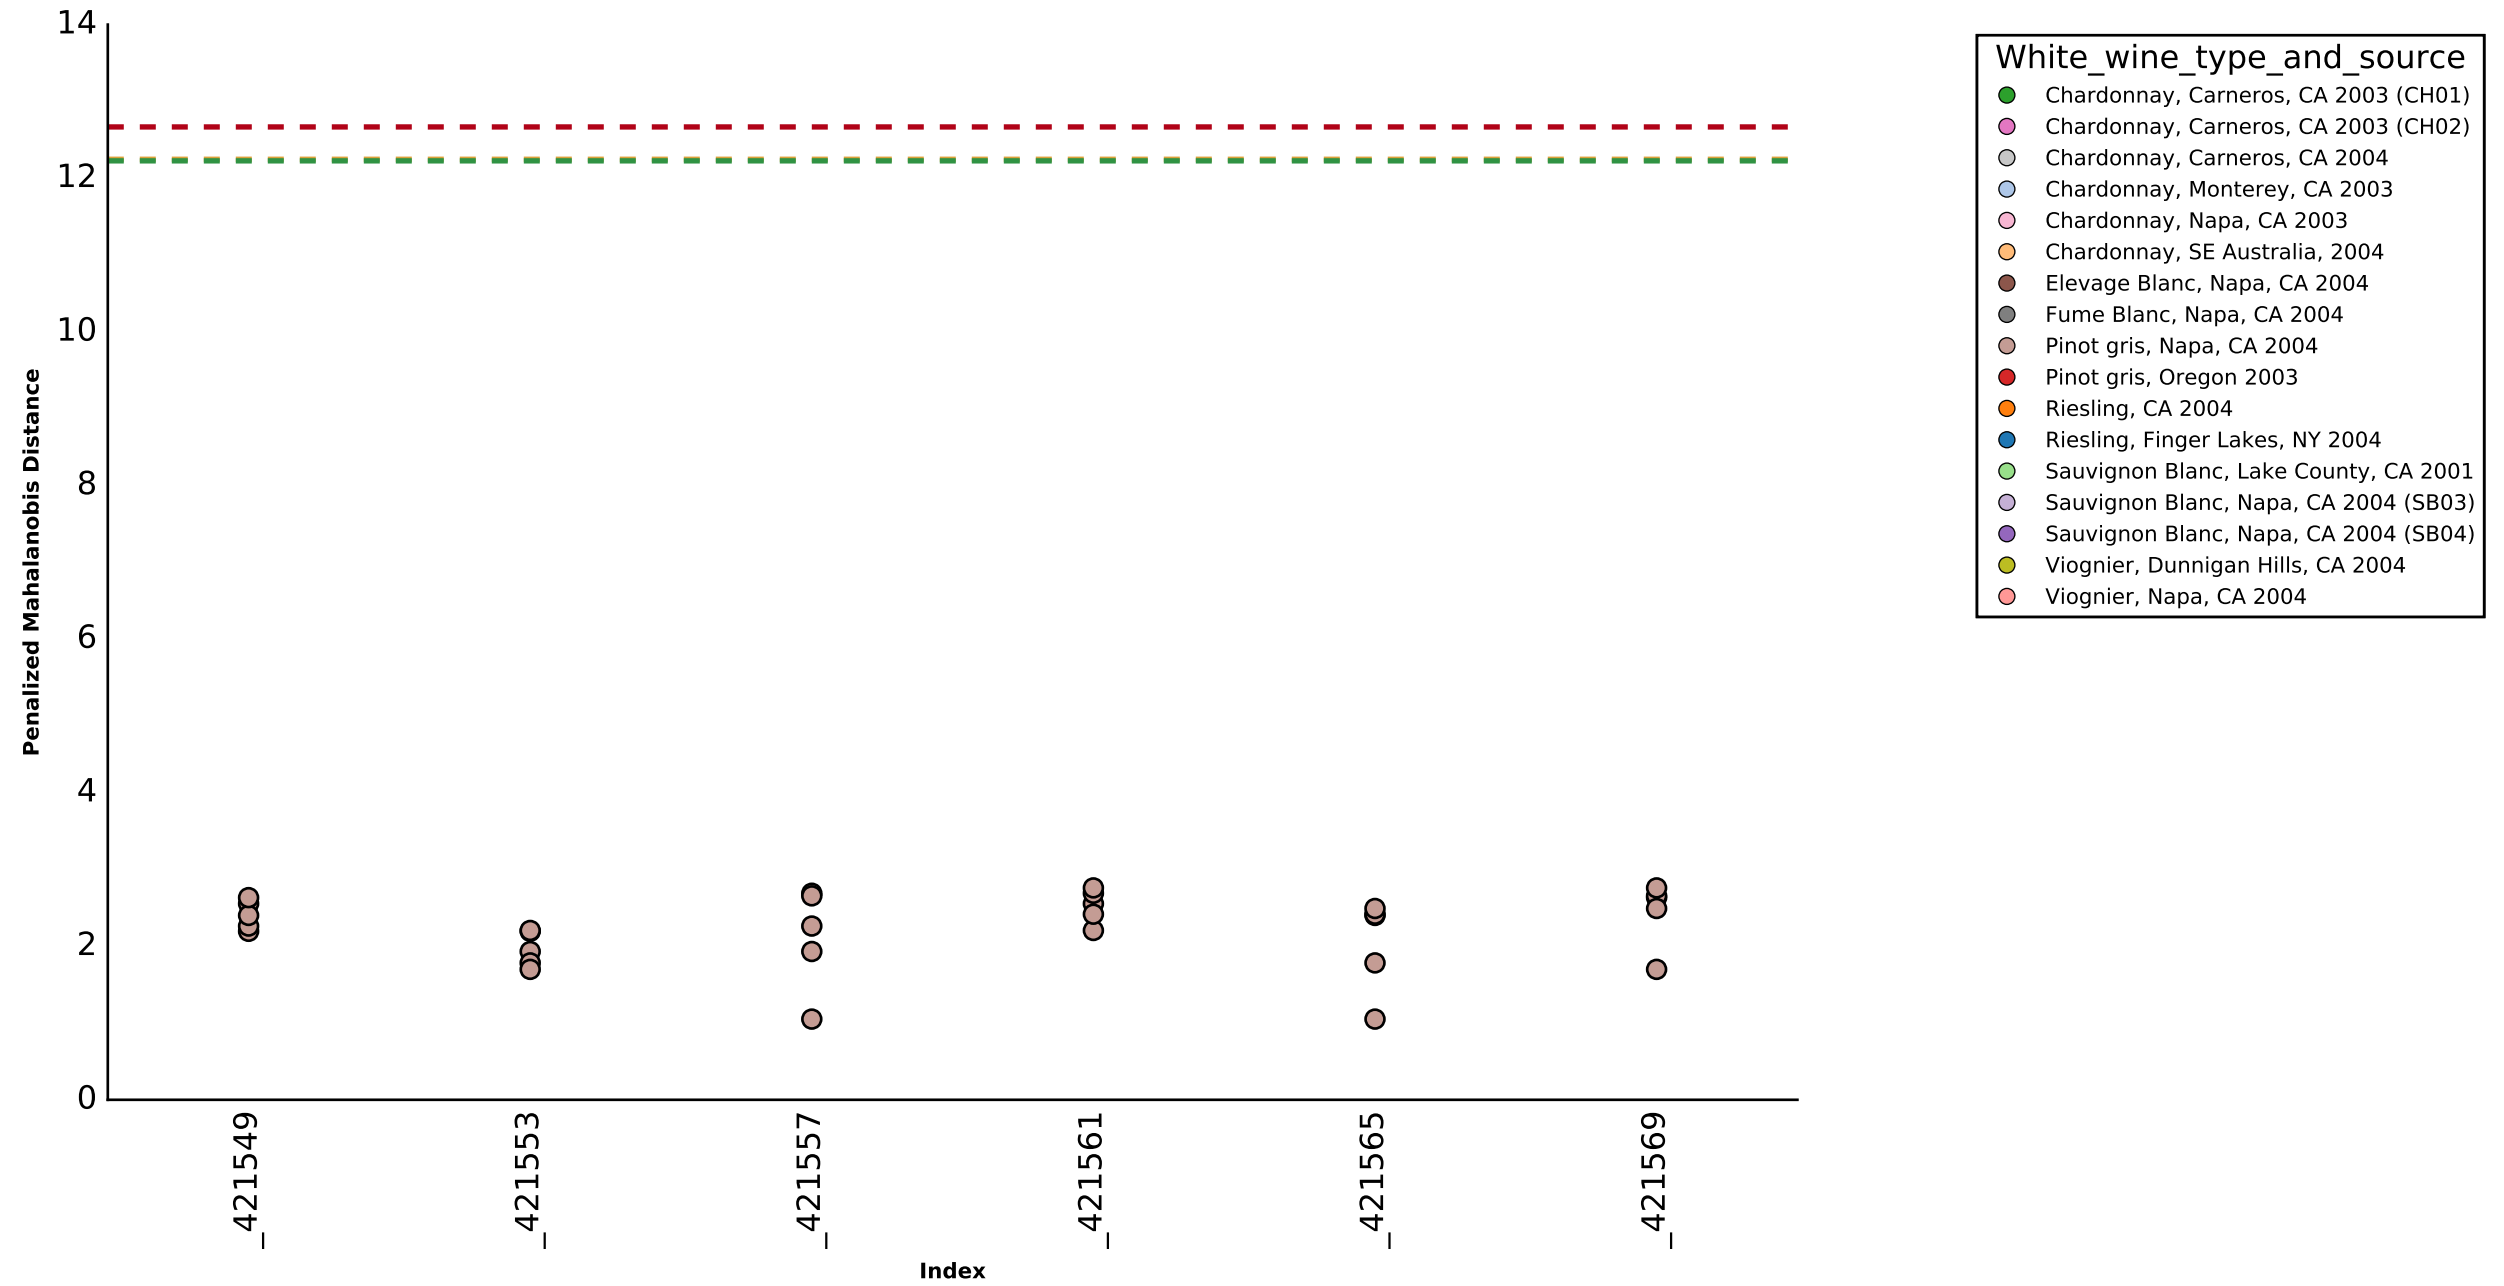

Scatterplot for Penalized Mahalanobis Distance for Pinot gris, Napa, CA 2004 pairwise