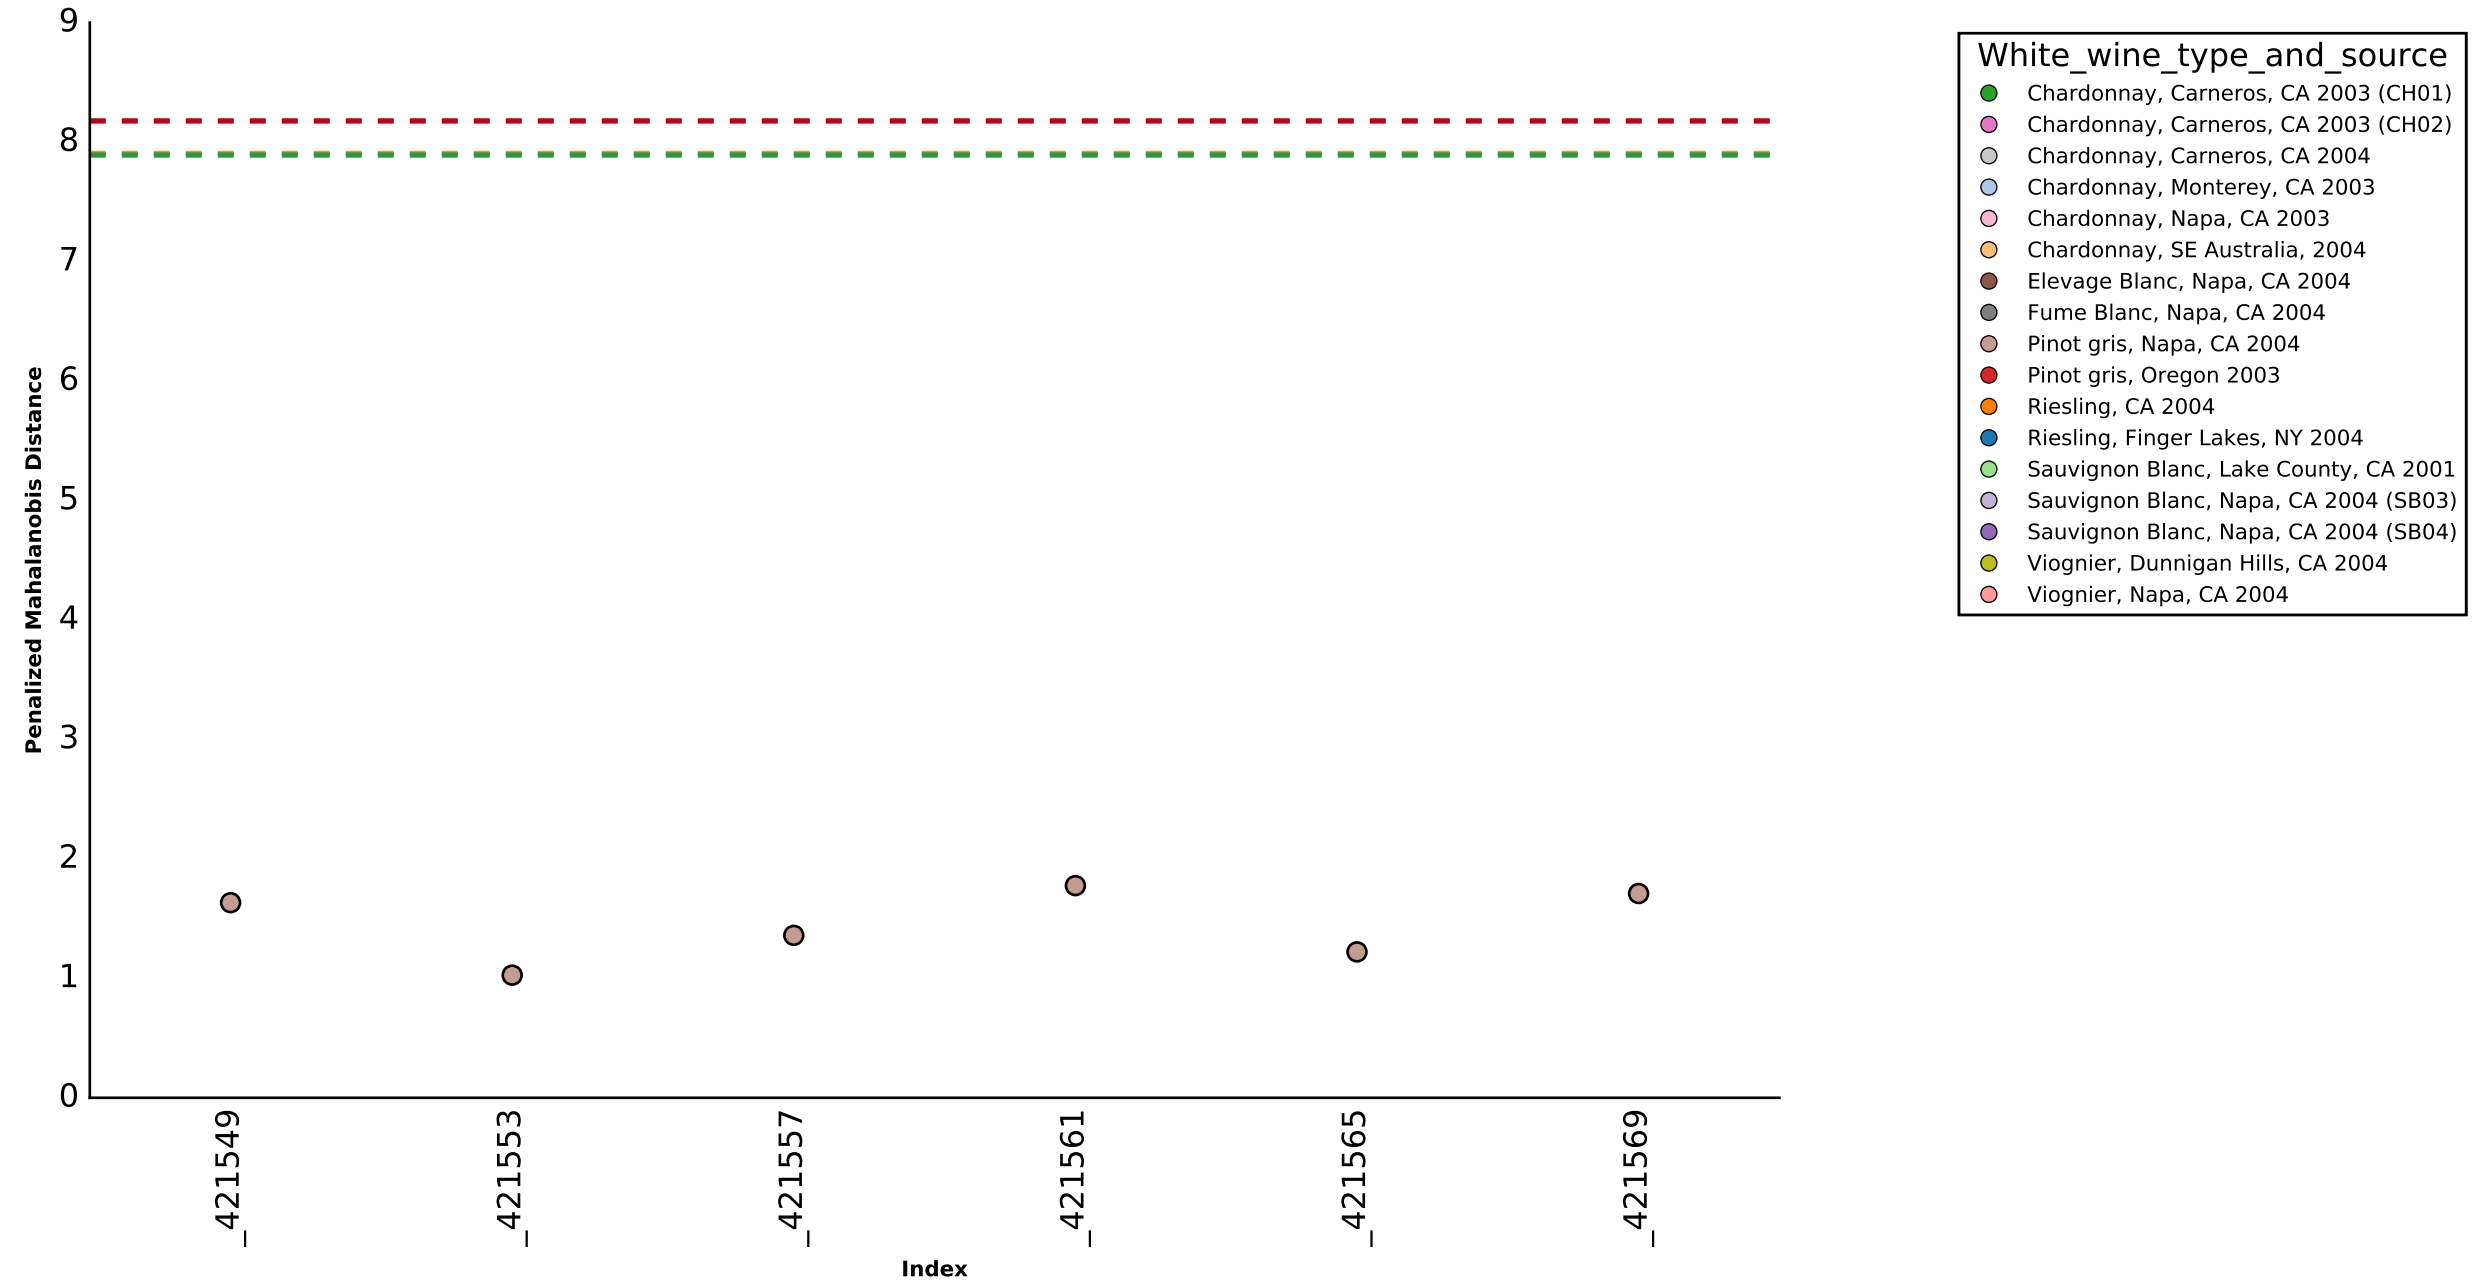

Scatterplot for Penalized Mahalanobis Distance for Pinot gris, Napa, CA 2004 to the mean