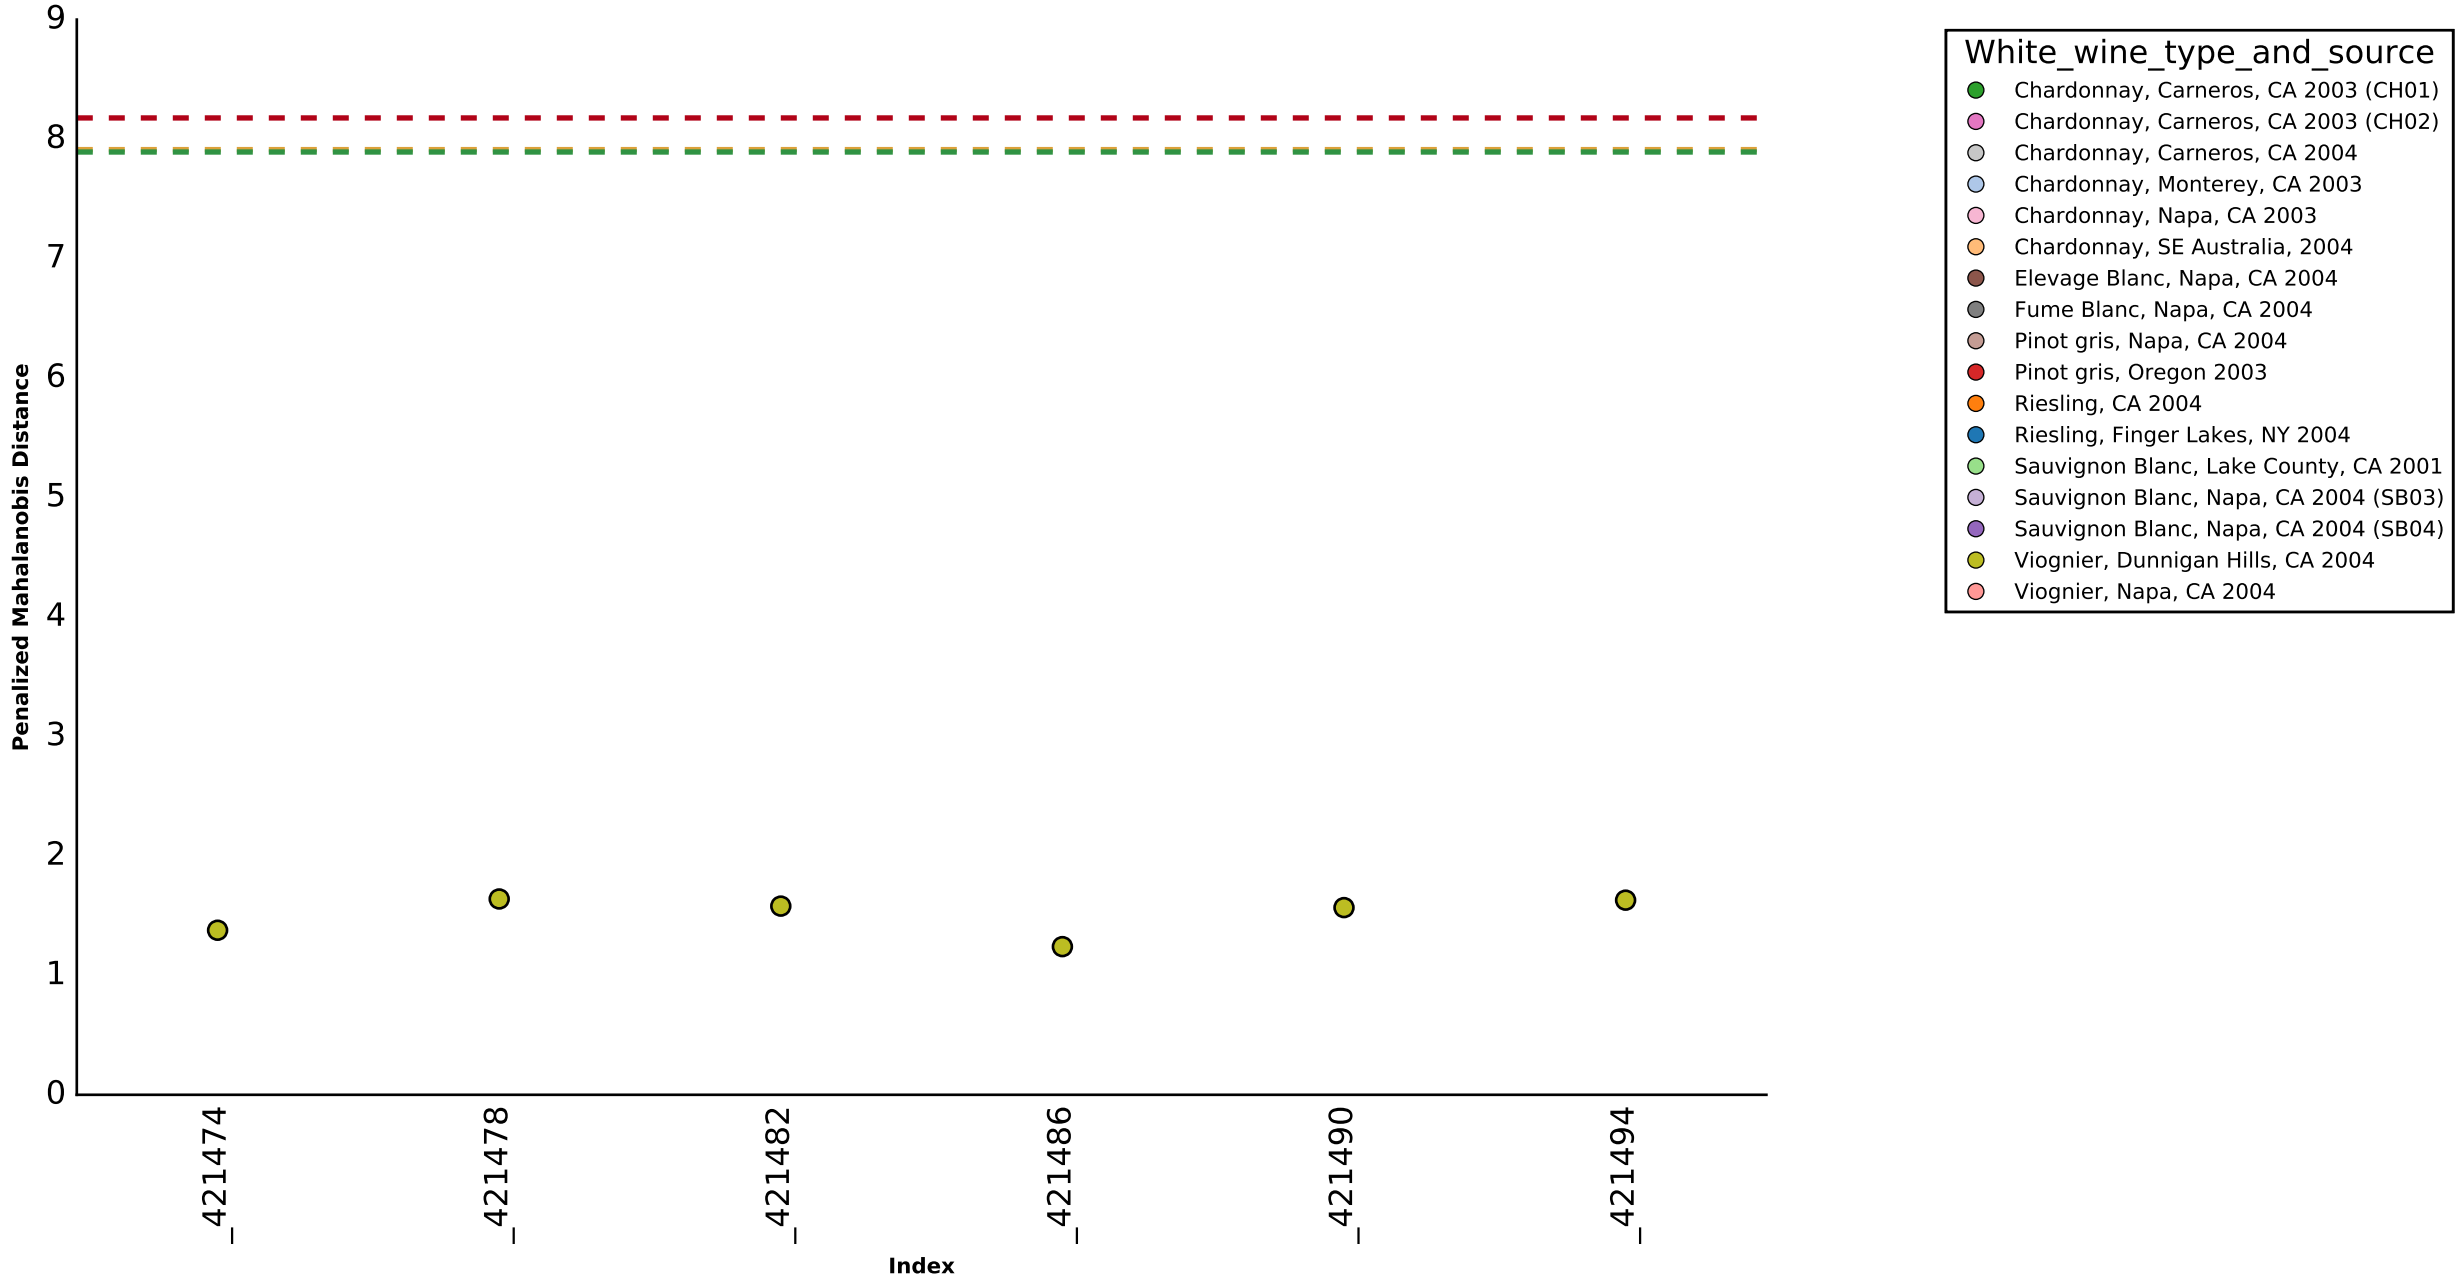

Scatterplot for Penalized Mahalanobis Distance for Sauvignon Blanc, Napa, CA 2004 (SB03) pairwise

Box-plots for Penalized Mahalanobis Distance for Sauvignon Blanc, Napa, CA 2004 (SB03) pairwise

Scatterplot for Penalized Mahalanobis Distance for Sauvignon Blanc, Napa, CA 2004 (SB04) to the mean

Scatterplot for Penalized Mahalanobis Distance for Sauvignon Blanc, Napa, CA 2004 (SB04) pairwise

Box-plots for Penalized Mahalanobis Distance for Sauvignon Blanc, Napa, CA 2004 (SB04) pairwise

Scatterplot for Penalized Mahalanobis Distance for Viognier, Dunnigan Hills, CA 2004 to the mean