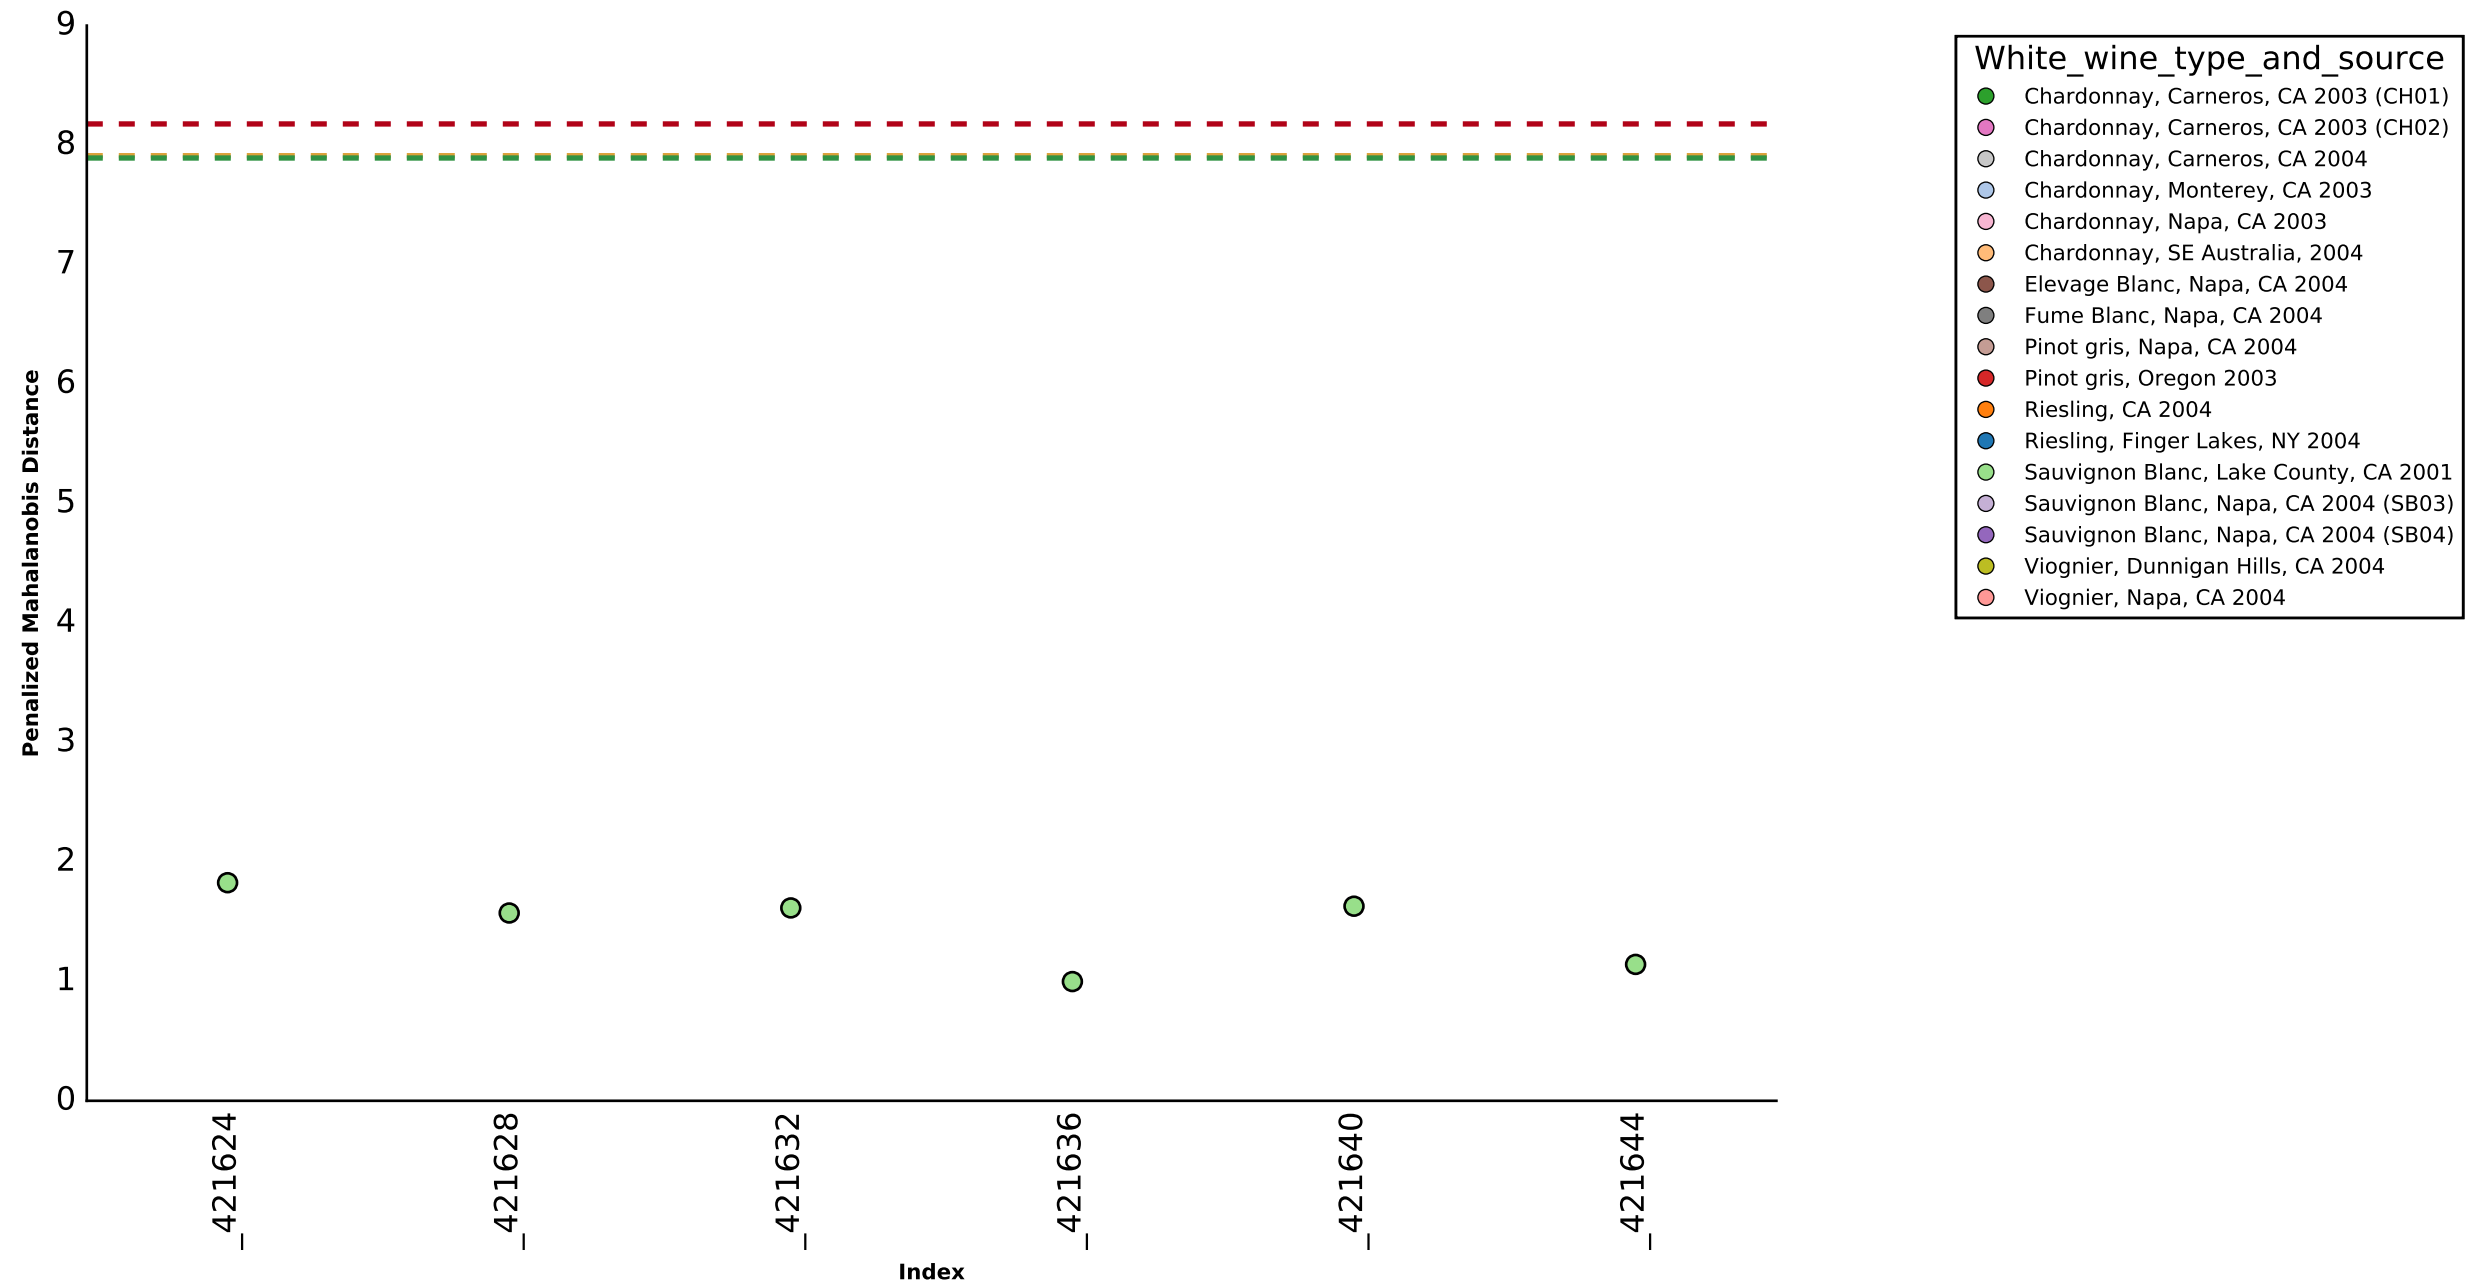

Scatterplot for Penalized Mahalanobis Distance for Pinot gris, Oregon 2003 pairwise

Box-plots for Penalized Mahalanobis Distance for Pinot gris, Oregon 2003 pairwise

Scatterplot for Penalized Mahalanobis Distance for Riesling, CA 2004 to the mean

Scatterplot for Penalized Mahalanobis Distance for Riesling, CA 2004 pairwise

Box-plots for Penalized Mahalanobis Distance for Riesling, CA 2004 pairwise

Scatterplot for Penalized Mahalanobis Distance for Riesling, Finger Lakes, NY 2004 to the mean

Scatterplot for Penalized Mahalanobis Distance for Riesling, Finger Lakes, NY 2004 pairwise

Box-plots for Penalized Mahalanobis Distance for Riesling, Finger Lakes, NY 2004 pairwise

Scatterplot for Penalized Mahalanobis Distance for Sauvignon Blanc, Lake County, CA 2001 to the mean