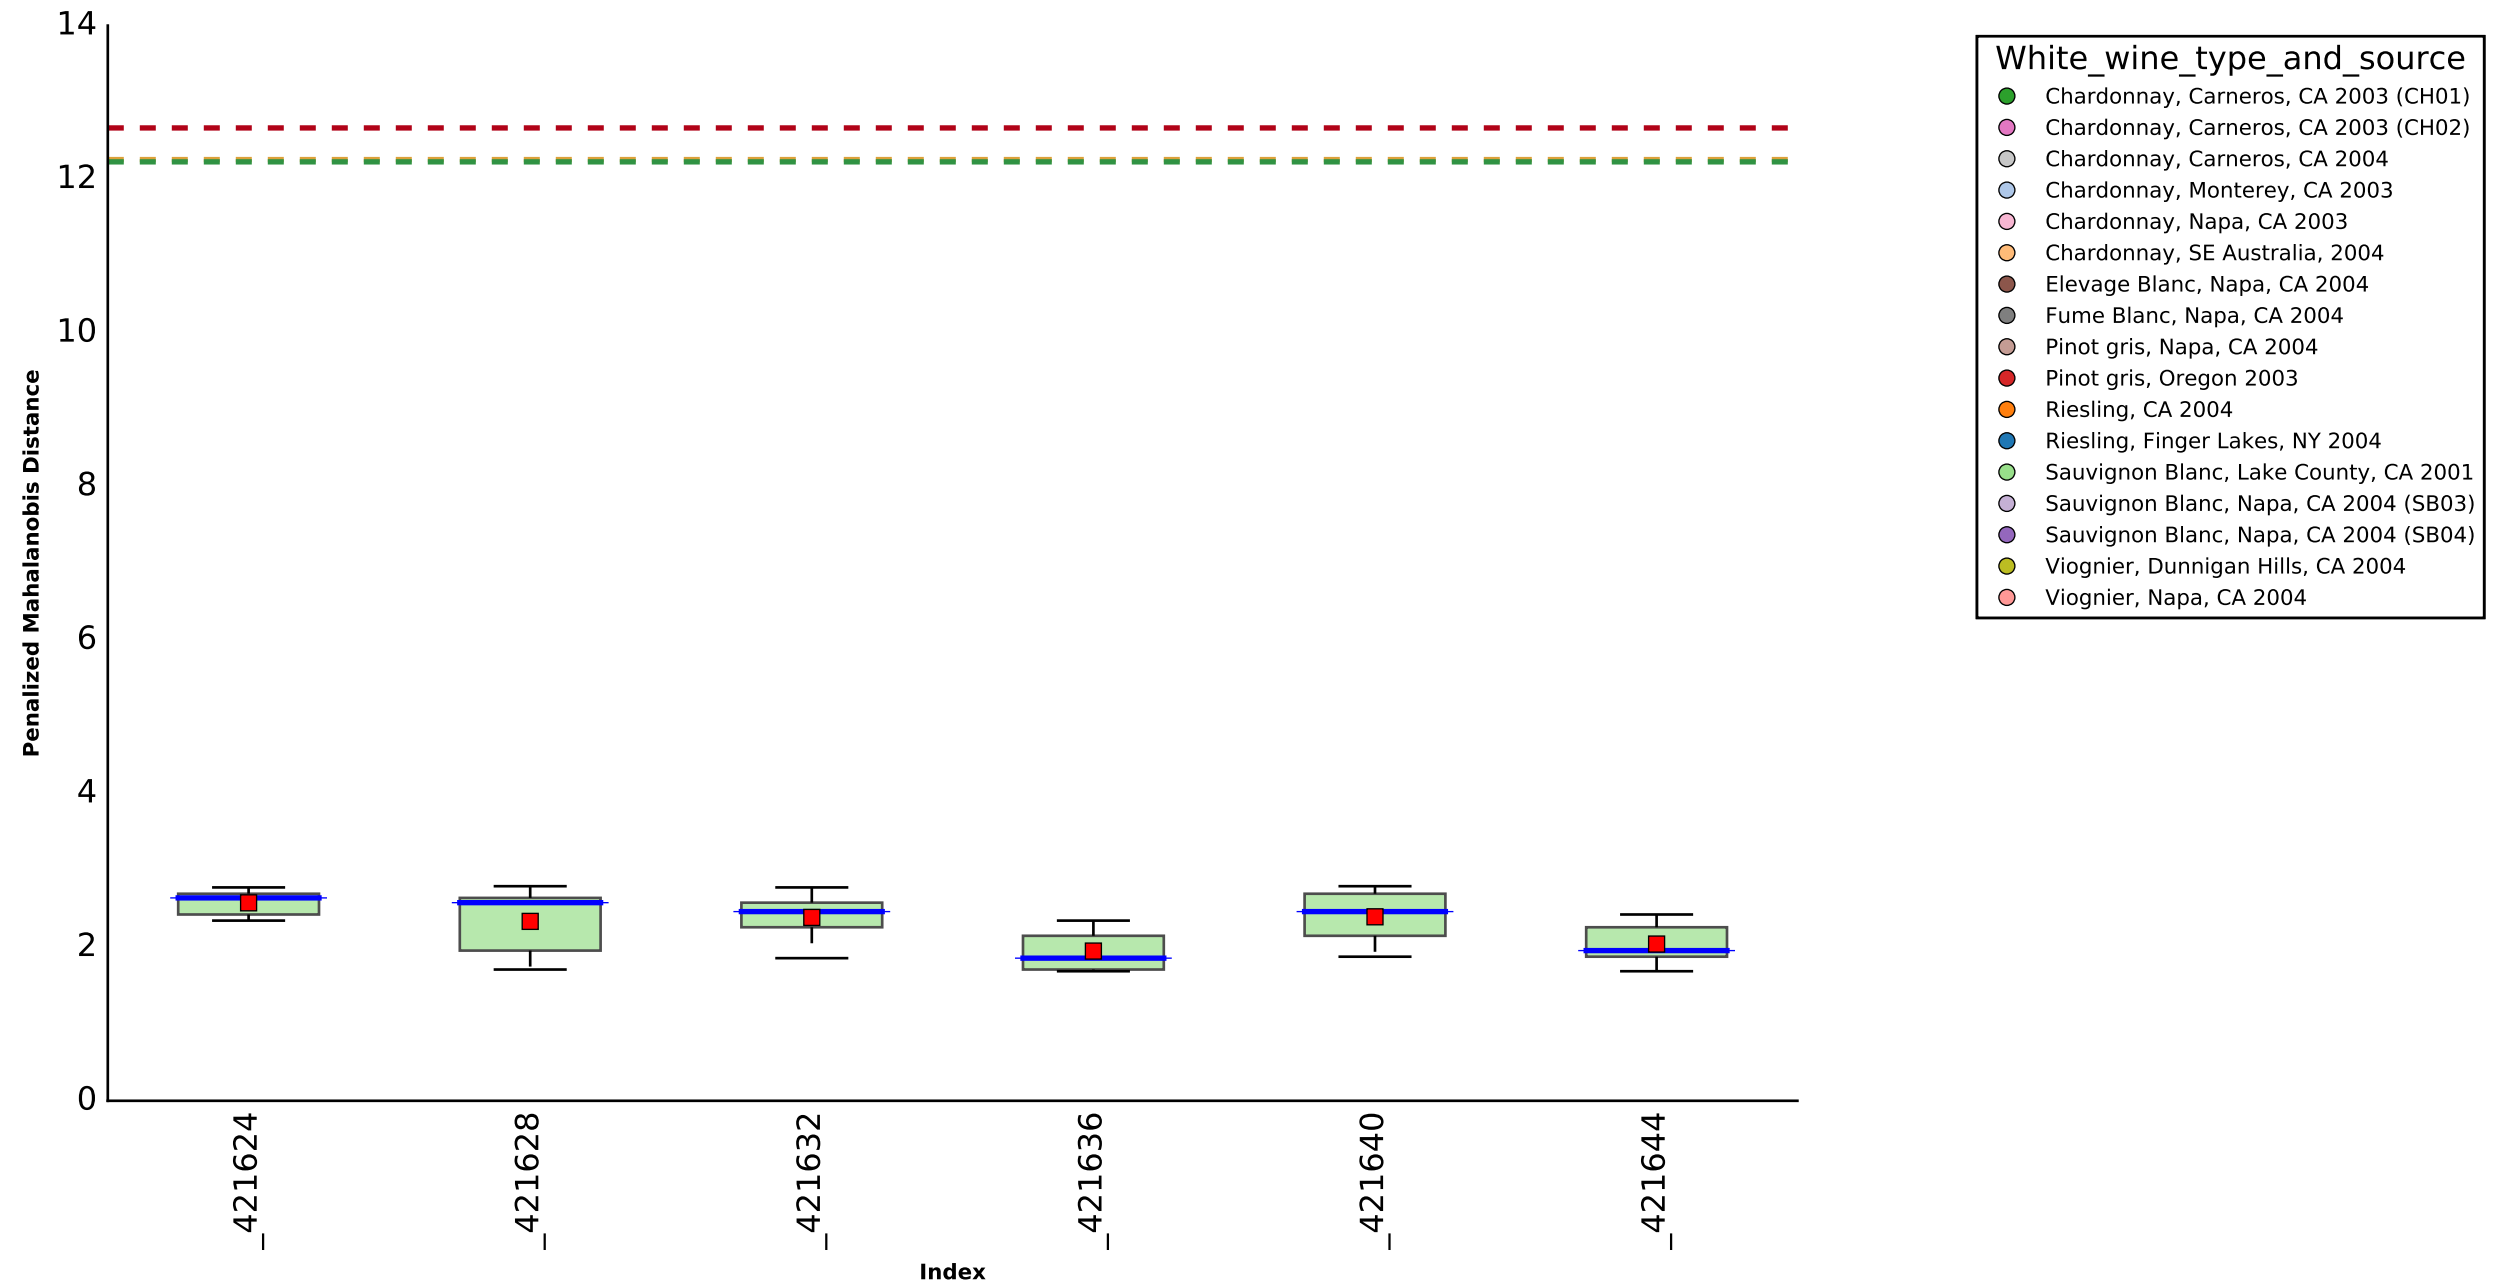

Scatterplot for Penalized Mahalanobis Distance for Riesling, CA 2004 pairwise

Box-plots for Penalized Mahalanobis Distance for Riesling, CA 2004 pairwise

Scatterplot for Penalized Mahalanobis Distance for Riesling, Finger Lakes, NY 2004 to the mean

Scatterplot for Penalized Mahalanobis Distance for Riesling, Finger Lakes, NY 2004 pairwise

Box-plots for Penalized Mahalanobis Distance for Riesling, Finger Lakes, NY 2004 pairwise

Scatterplot for Penalized Mahalanobis Distance for Sauvignon Blanc, Lake County, CA 2001 to the mean

Scatterplot for Penalized Mahalanobis Distance for Sauvignon Blanc, Lake County, CA 2001 pairwise

Box-plots for Penalized Mahalanobis Distance for Sauvignon Blanc, Lake County, CA 2001 pairwise

Scatterplot for Penalized Mahalanobis Distance for Sauvignon Blanc, Napa, CA 2004 (SB03) to the mean