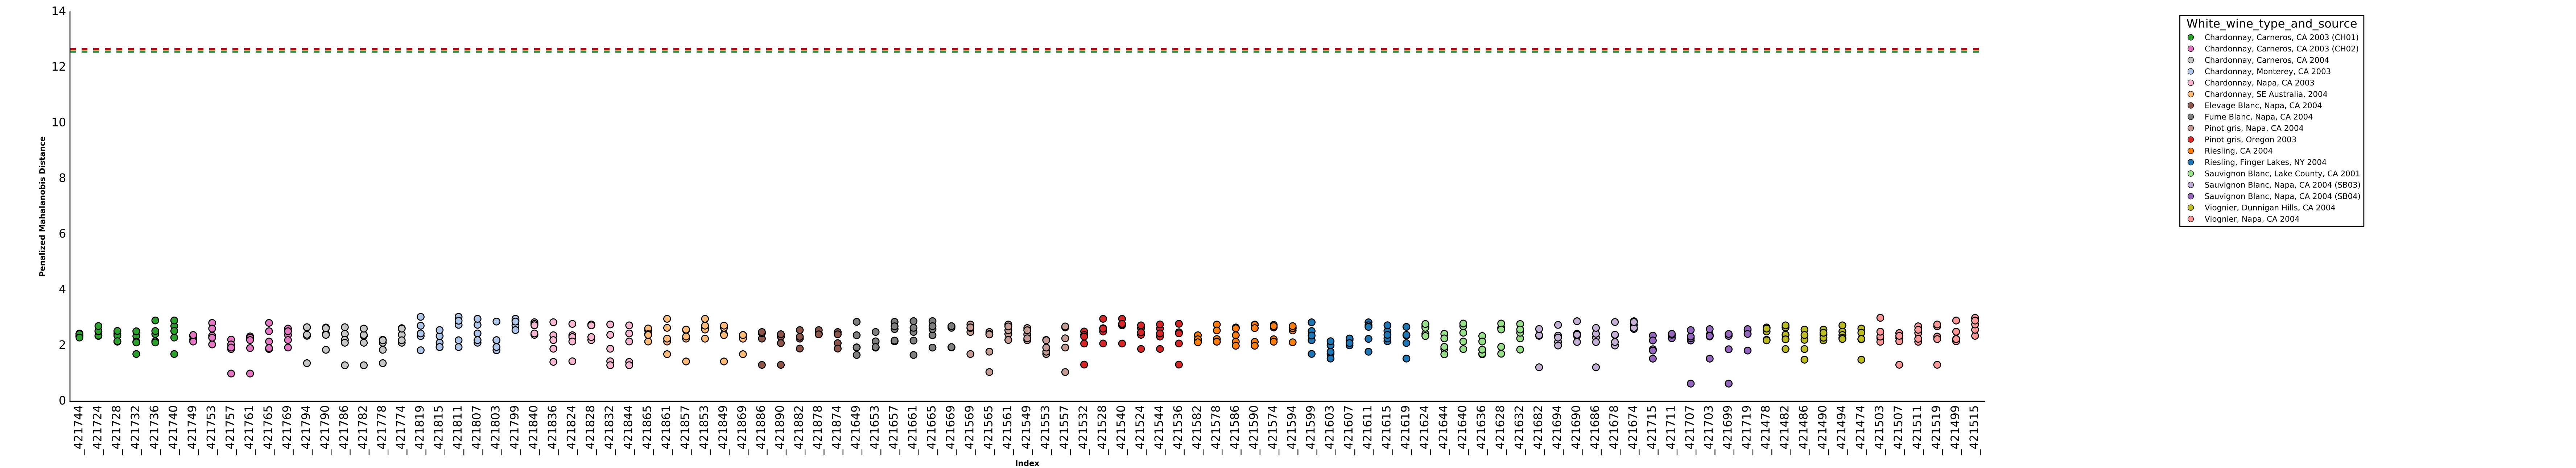

Scatterplot for Penalized Mahalanobis Distance for samples pairwise