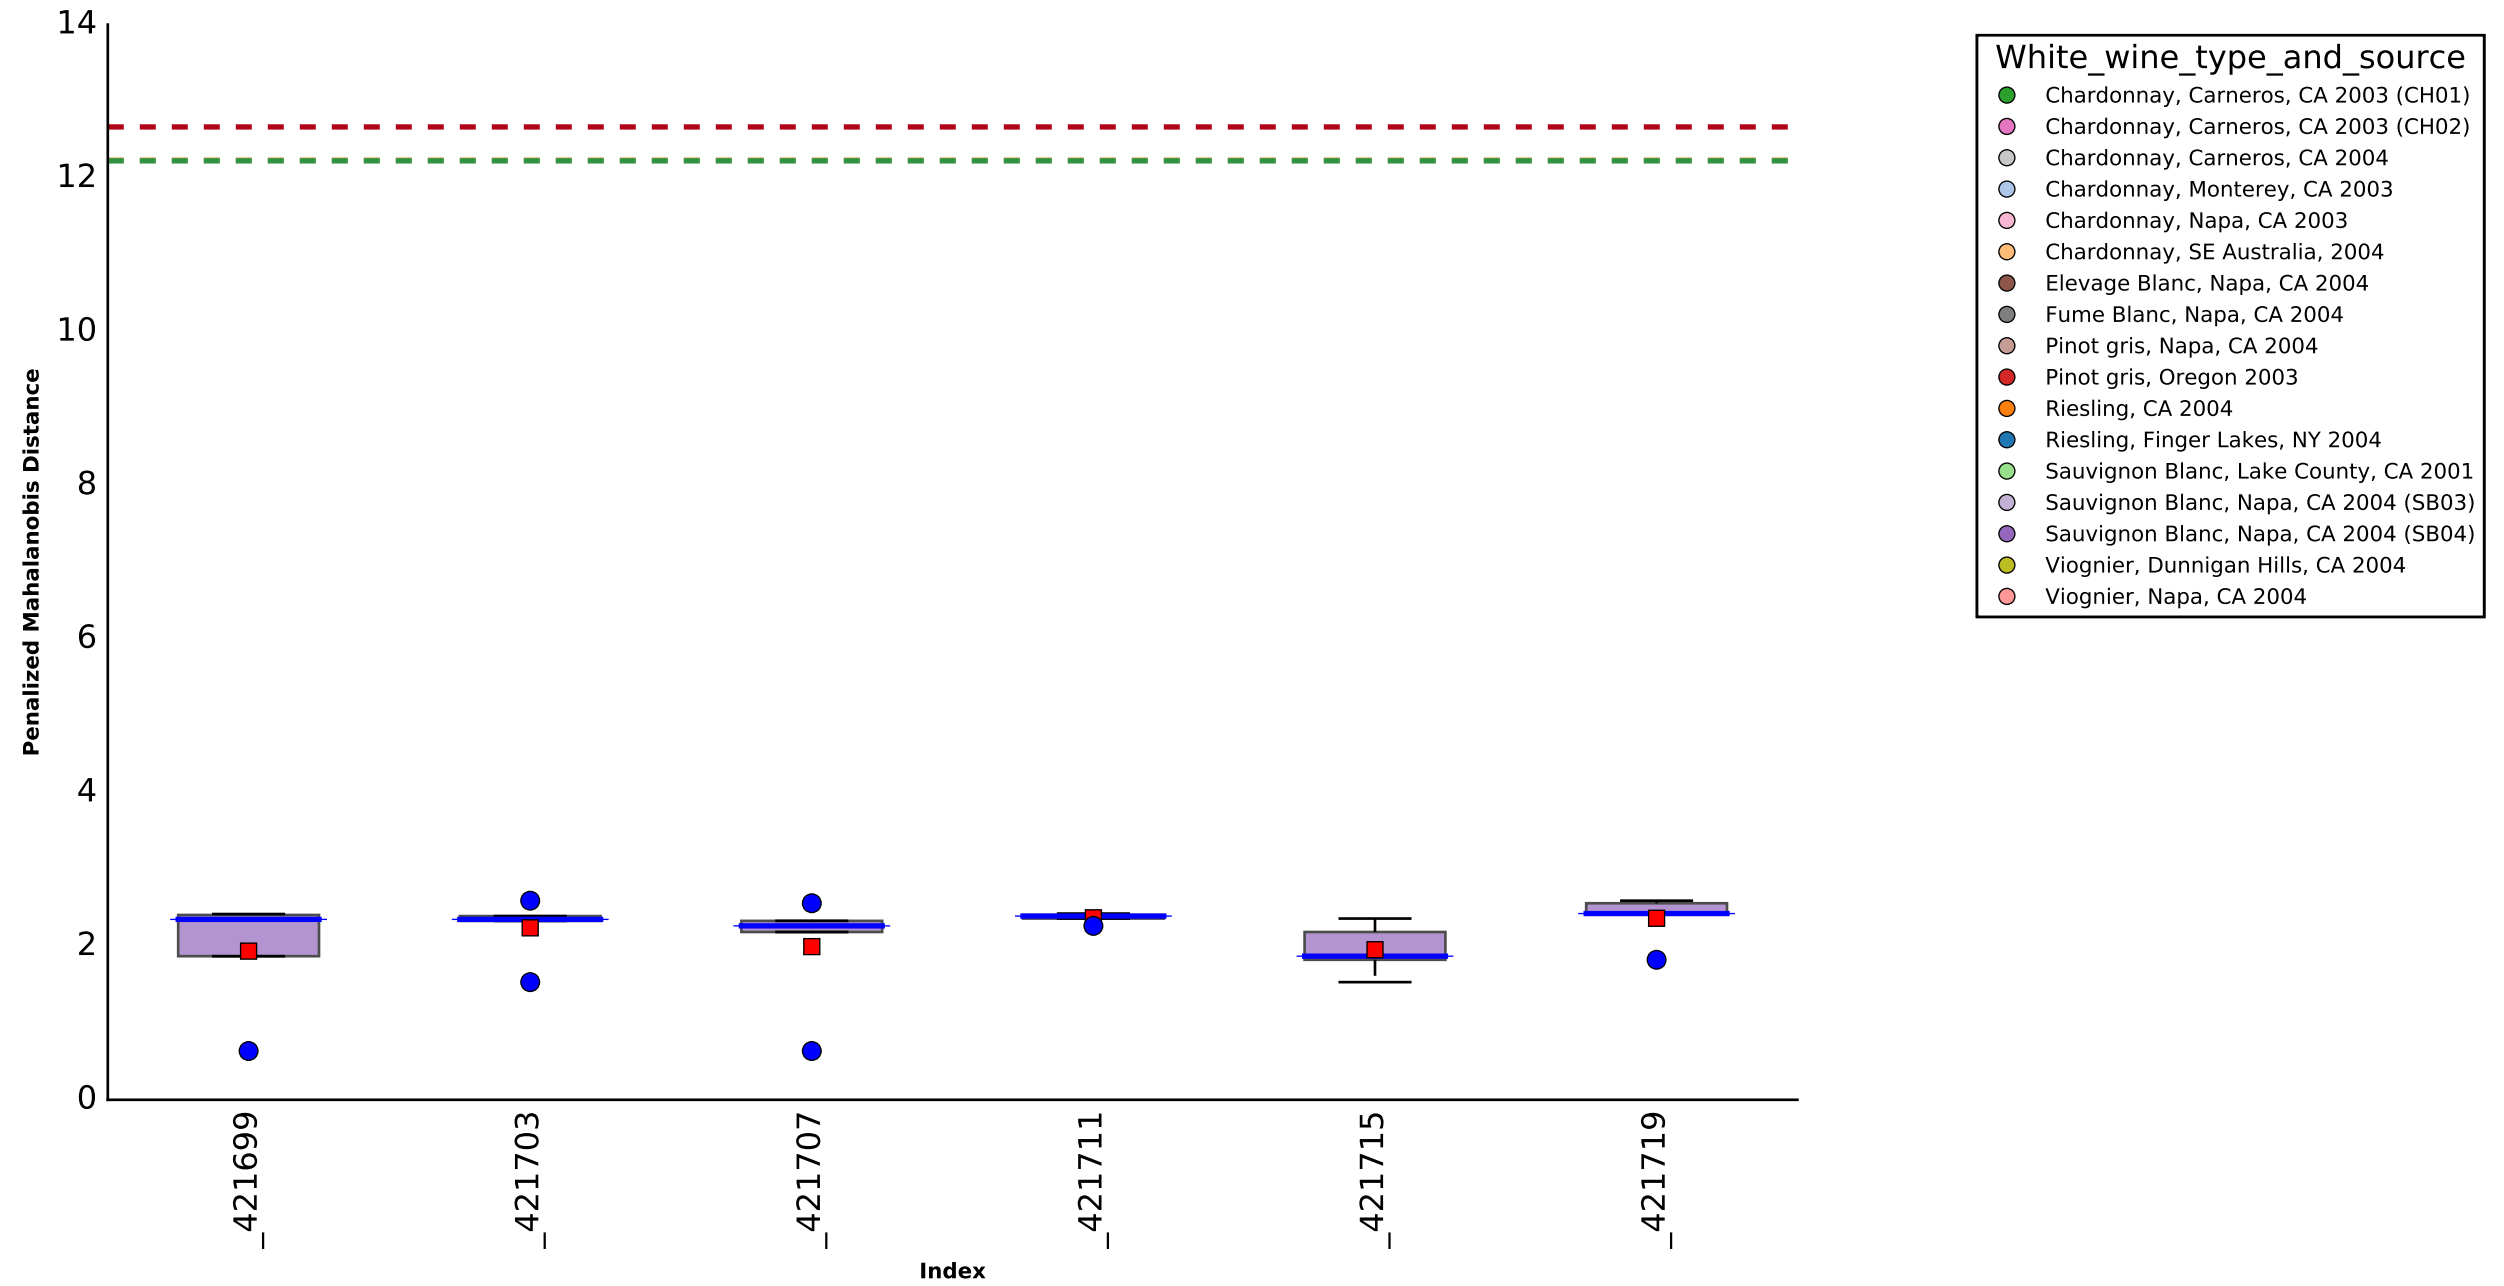

Scatterplot for Penalized Mahalanobis Distance for Sauvignon Blanc, Napa, CA 2004 (SB03) pairwise

Box-plots for Penalized Mahalanobis Distance for Sauvignon Blanc, Napa, CA 2004 (SB03) pairwise

Scatterplot for Penalized Mahalanobis Distance for Sauvignon Blanc, Napa, CA 2004 (SB04) to the mean

Scatterplot for Penalized Mahalanobis Distance for Sauvignon Blanc, Napa, CA 2004 (SB04) pairwise

Box-plots for Penalized Mahalanobis Distance for Sauvignon Blanc, Napa, CA 2004 (SB04) pairwise

Scatterplot for Penalized Mahalanobis Distance for Viognier, Dunnigan Hills, CA 2004 to the mean