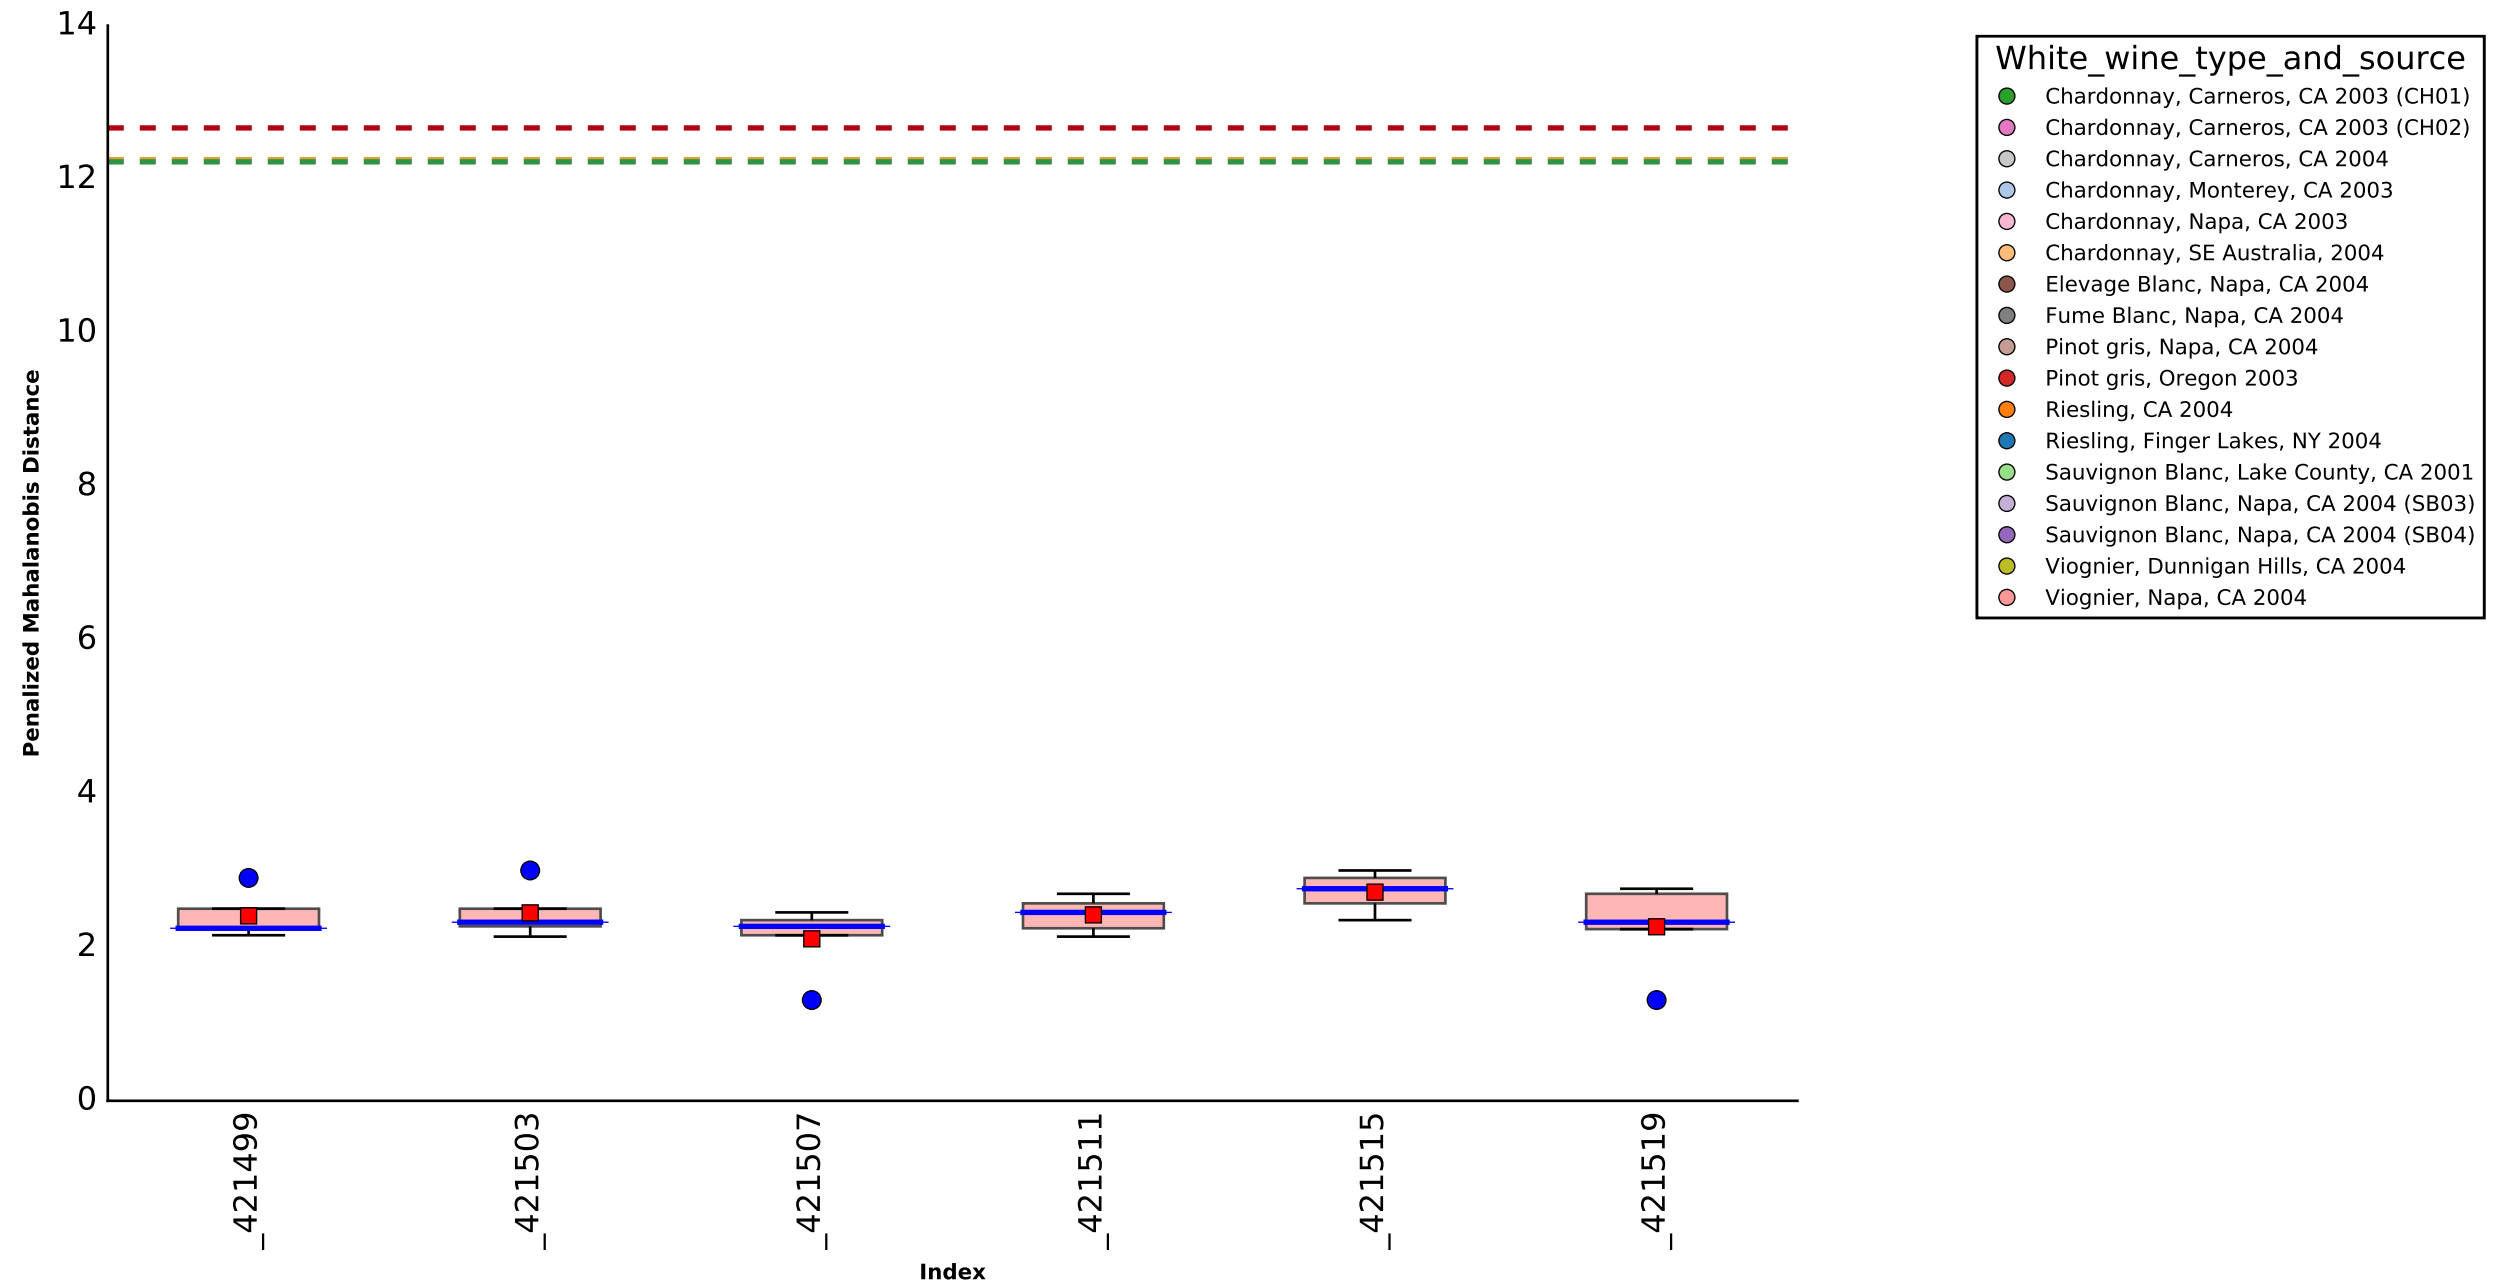

Scatterplot for Penalized Mahalanobis Distance for Sauvignon Blanc, Napa, CA 2004 (SB04) pairwise

Box-plots for Penalized Mahalanobis Distance for Sauvignon Blanc, Napa, CA 2004 (SB04) pairwise

Scatterplot for Penalized Mahalanobis Distance for Viognier, Dunnigan Hills, CA 2004 to the mean

Scatterplot for Penalized Mahalanobis Distance for Viognier, Dunnigan Hills, CA 2004 pairwise

Box-plots for Penalized Mahalanobis Distance for Viognier, Dunnigan Hills, CA 2004 pairwise

- White\_wine\_type\_and\_source**
- Chardonnay, Carneros, CA 2003 (CH01)
  - Chardonnay, Carneros, CA 2003 (CH02)
  - Chardonnay, Carneros, CA 2004
  - Chardonnay, Monterey, CA 2003
  - Chardonnay, Napa, CA 2003
  - Chardonnay, SE Australia, 2004
  - Elevage Blanc, Napa, CA 2004
  - Fume Blanc, Napa, CA 2004
  - Pinot gris, Napa, CA 2004
  - Pinot gris, Oregon 2003
  - Riesling, CA 2004
  - Riesling, Finger Lakes, NY 2004
  - Sauvignon Blanc, Lake County, CA 2001
  - Sauvignon Blanc, Napa, CA 2004 (SB03)
  - Sauvignon Blanc, Napa, CA 2004 (SB04)
  - Viognier, Dunnigan Hills, CA 2004
  - Viognier, Napa, CA 2004

Scatterplot for Penalized Mahalanobis Distance for Viognier, Napa, CA 2004 to the mean

Scatterplot for Penalized Mahalanobis Distance for Viognier, Napa, CA 2004 pairwise

Box-plots for Penalized Mahalanobis Distance for Viognier, Napa, CA 2004 pairwise