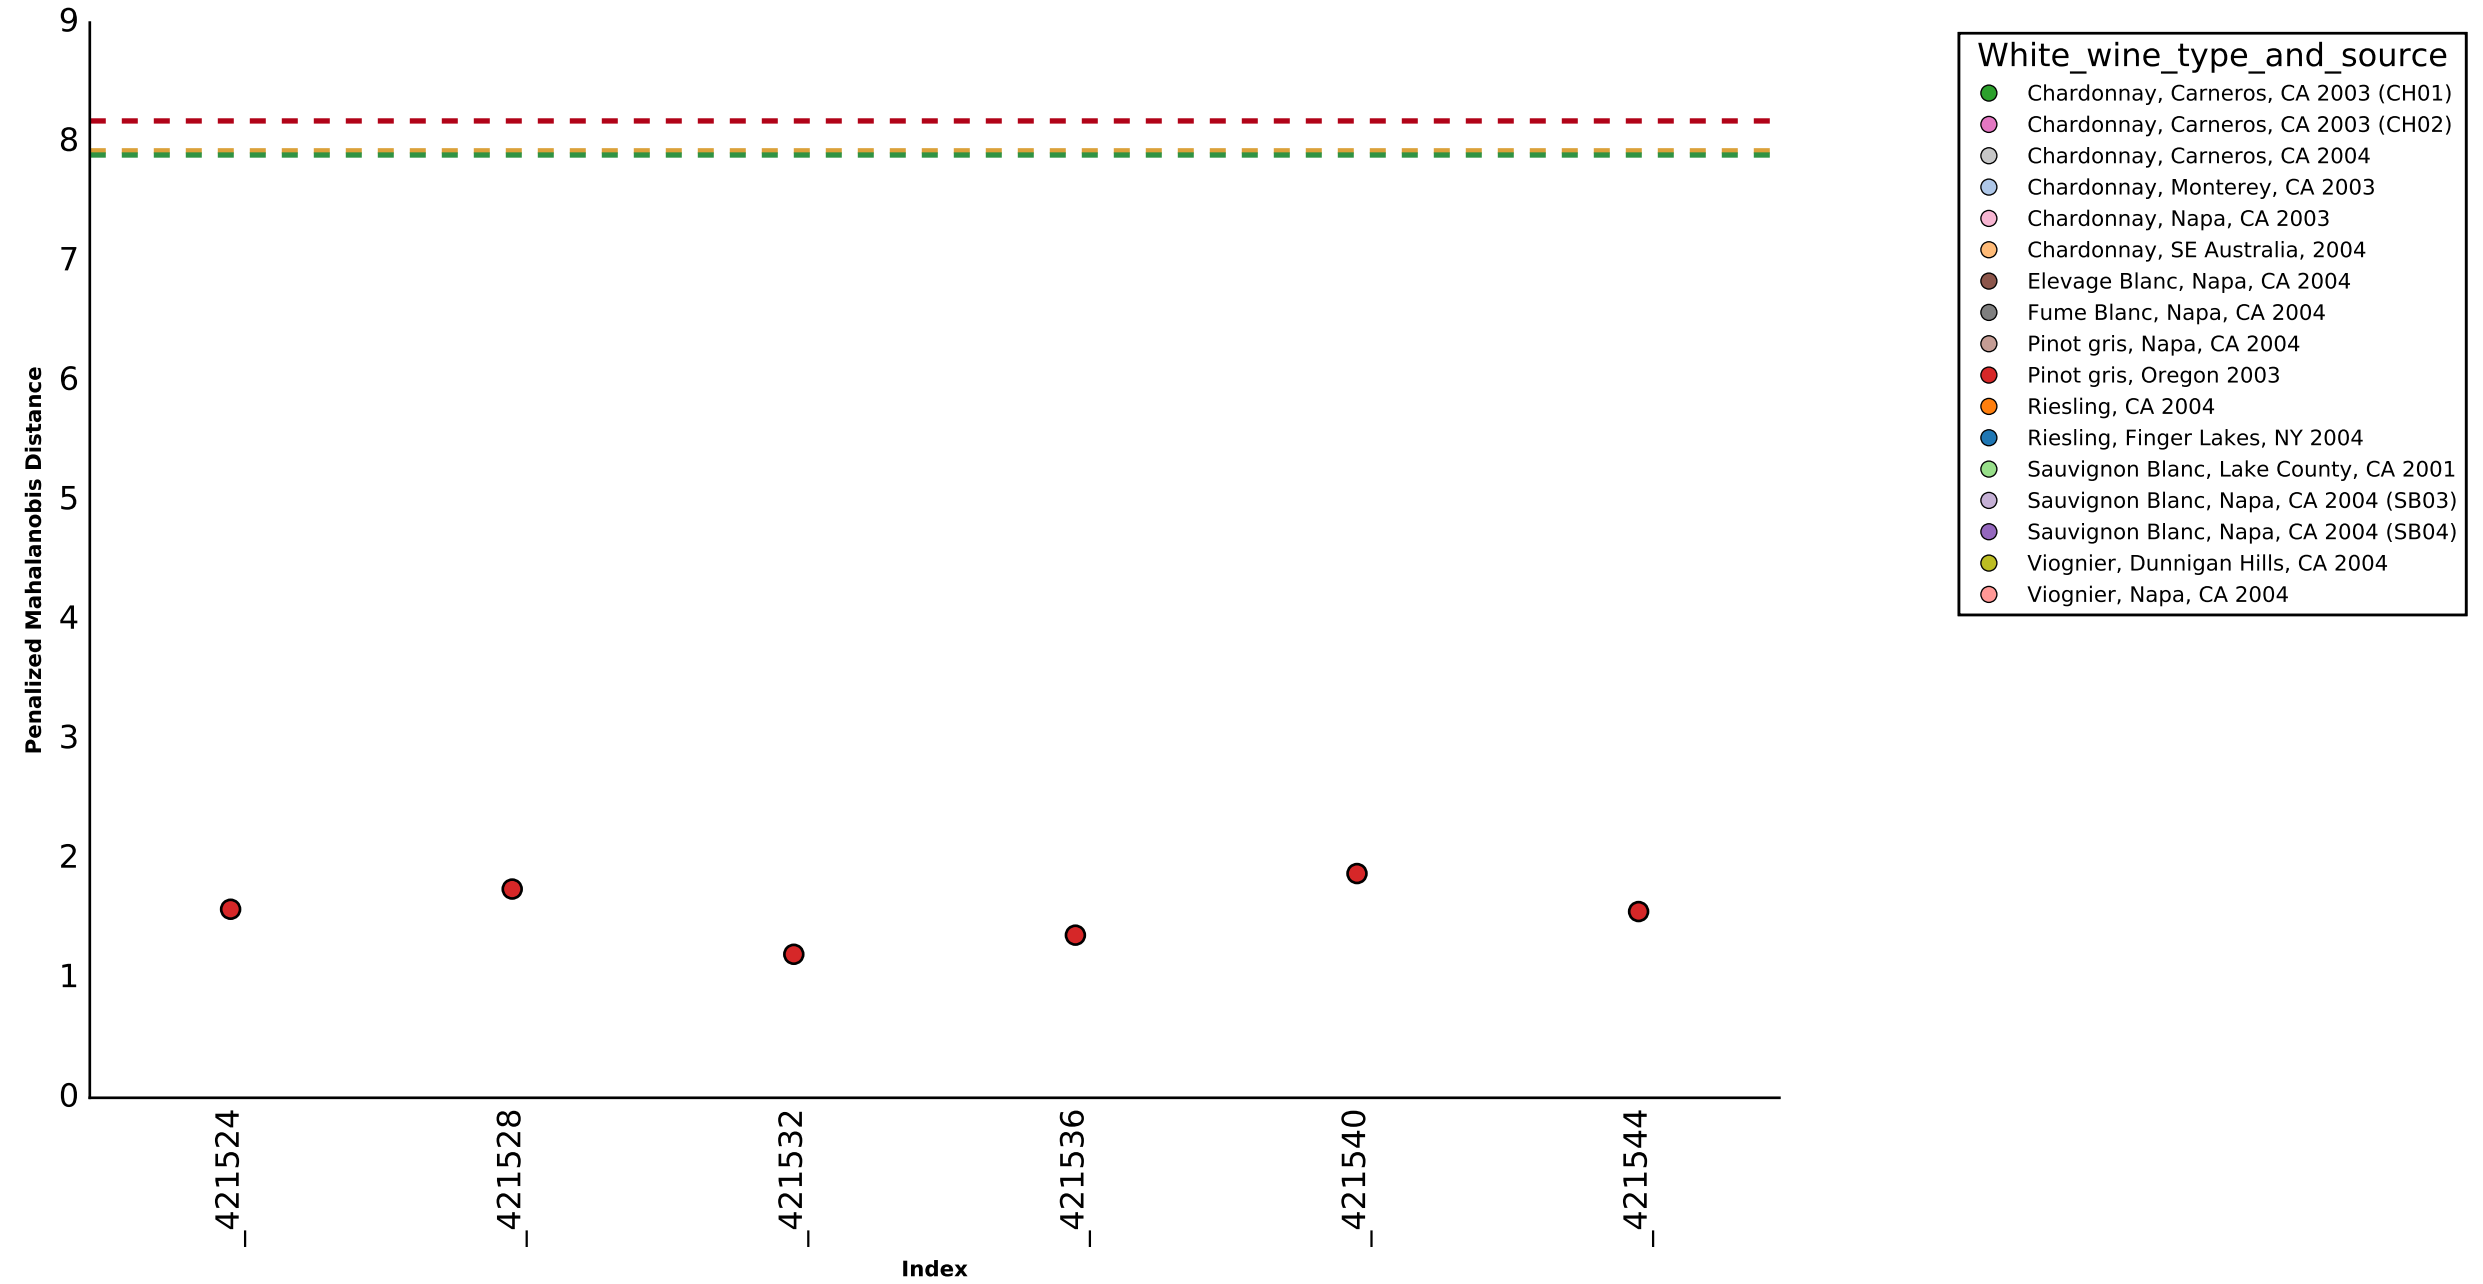

Scatterplot for Penalized Mahalanobis Distance for Pinot gris, Oregon 2003 to the mean

1. **White_wine_type_and_source**
2. Chardonnay, Carneros, CA 2003 (CH01)
   - Chardonnay, Carneros, CA 2003 (CH02)
   - Chardonnay, Carneros, CA 2004
   - Chardonnay, Monterey, CA 2003
   - Chardonnay, Napa, CA 2003
   - Chardonnay, SE Australia, 2004
   - Elevage Blanc, Napa, CA 2004
   - Fume Blanc, Napa, CA 2004
   - Pinot gris, Napa, CA 2004
   - Pinot gris, Oregon 2003
   - Riesling, CA 2004
   - Riesling, Finger Lakes, NY 2004
   - Sauvignon Blanc, Lake County, CA 2001
   - Sauvignon Blanc, Napa, CA 2004 (SB03)
   - Sauvignon Blanc, Napa, CA 2004 (SB04)
   - Viognier, Dunnigan Hills, CA 2004
   - Viognier, Napa, CA 2004