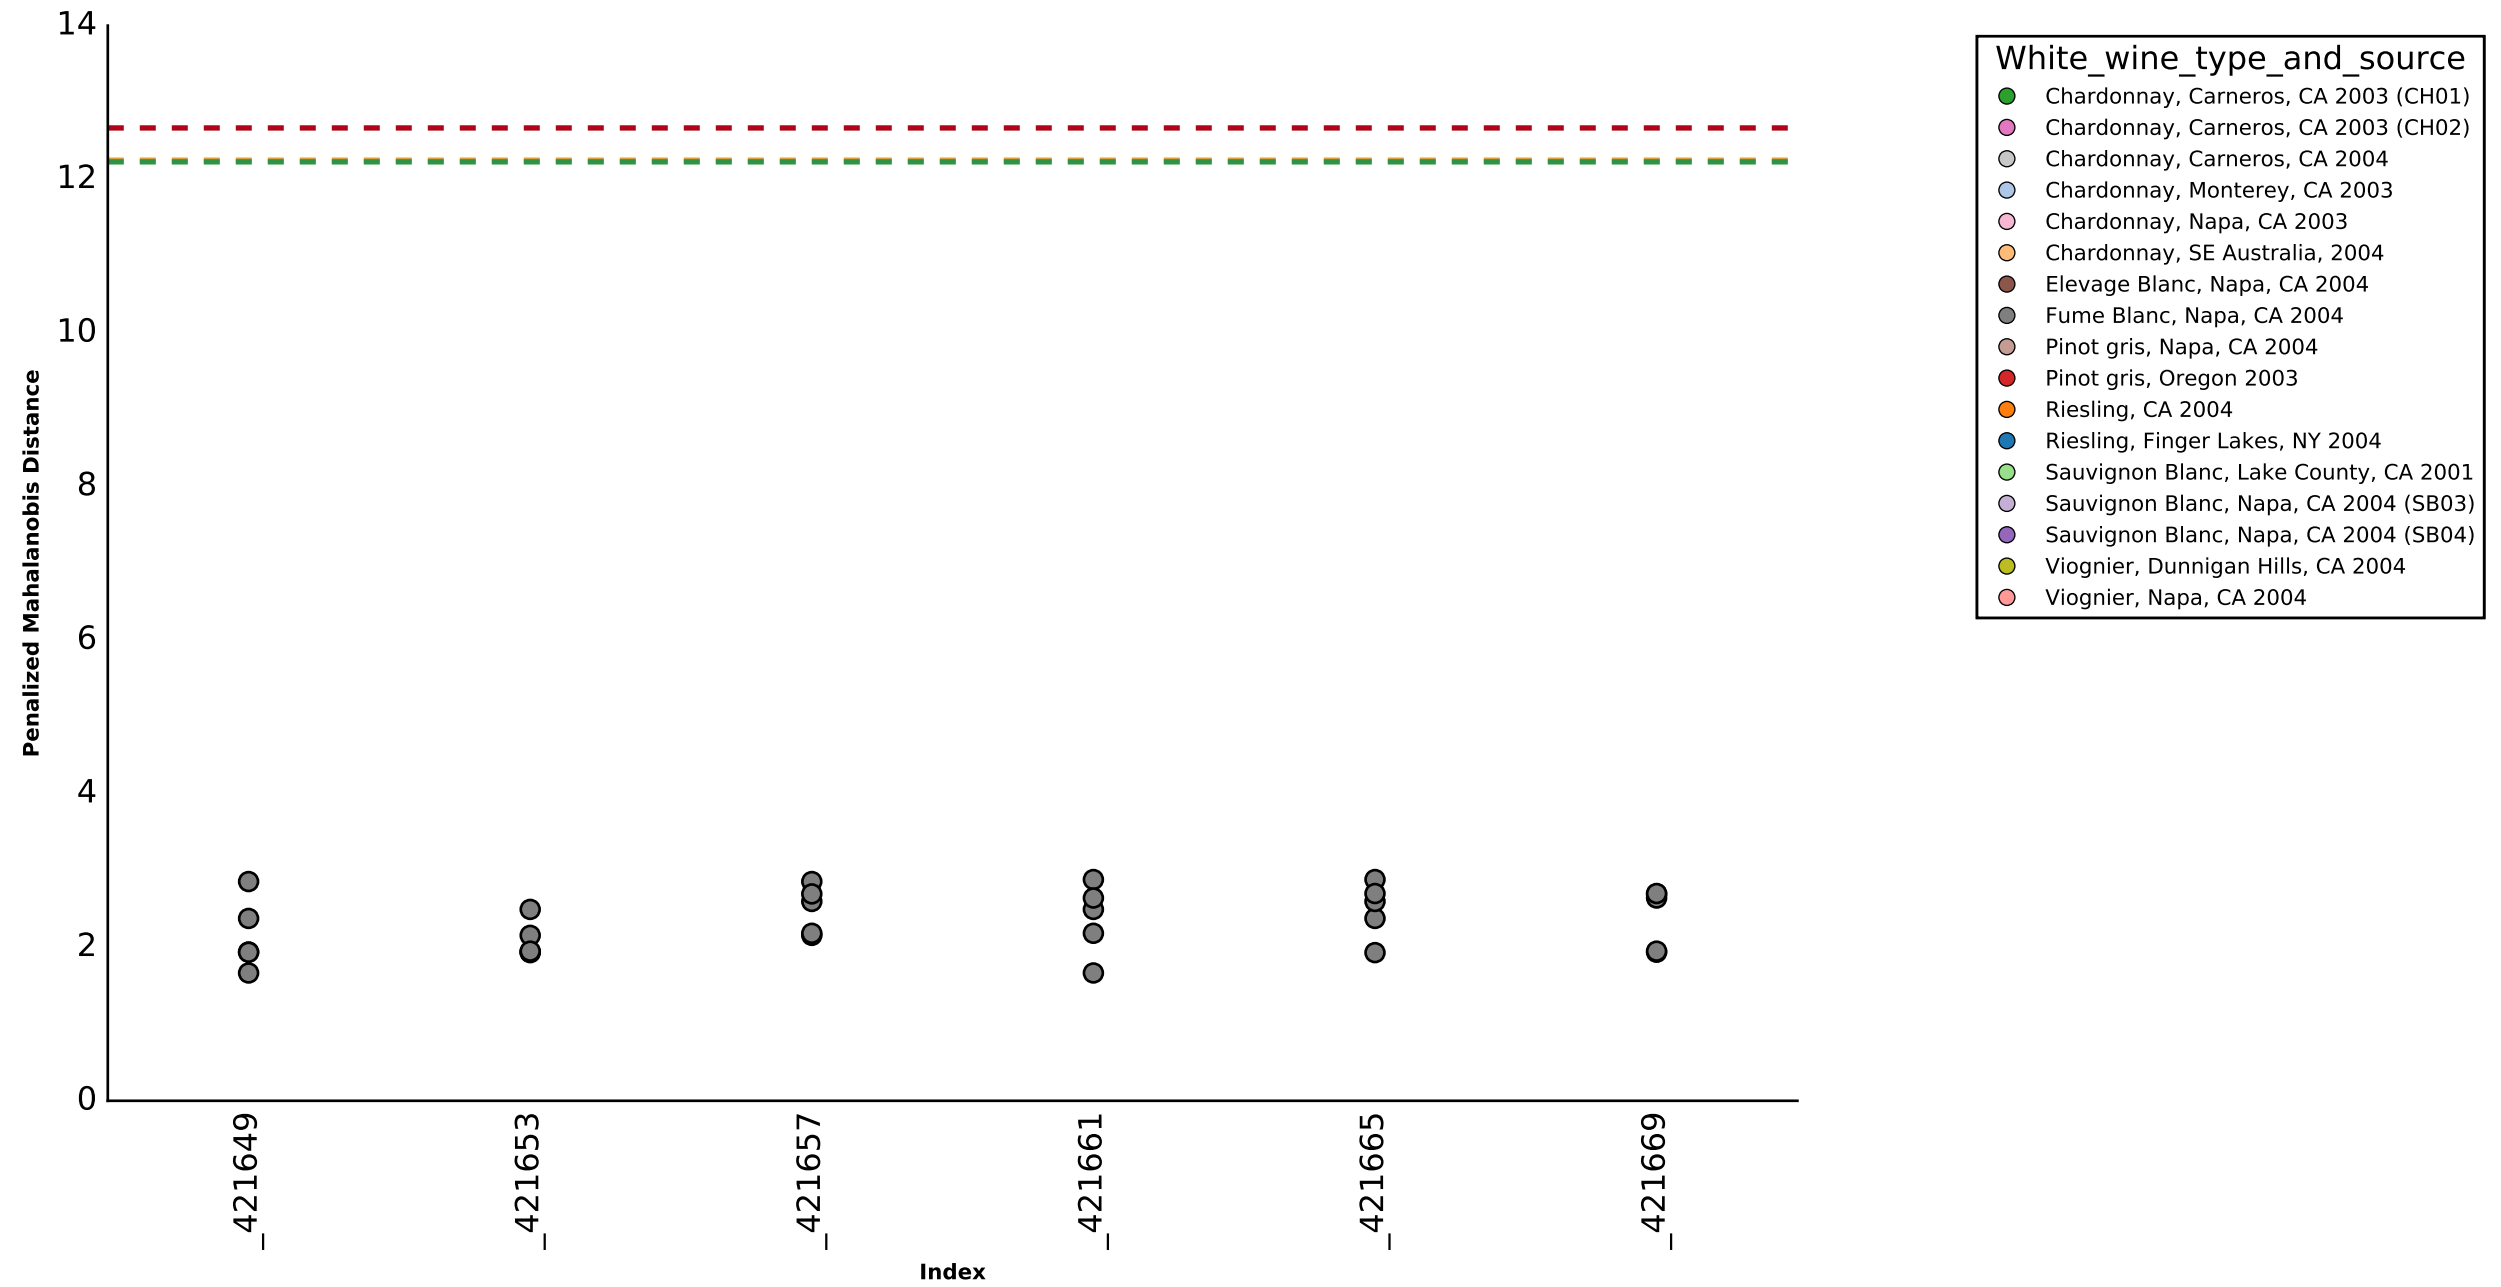

Scatterplot for Penalized Mahalanobis Distance for Fume Blanc, Napa, CA 2004 pairwise