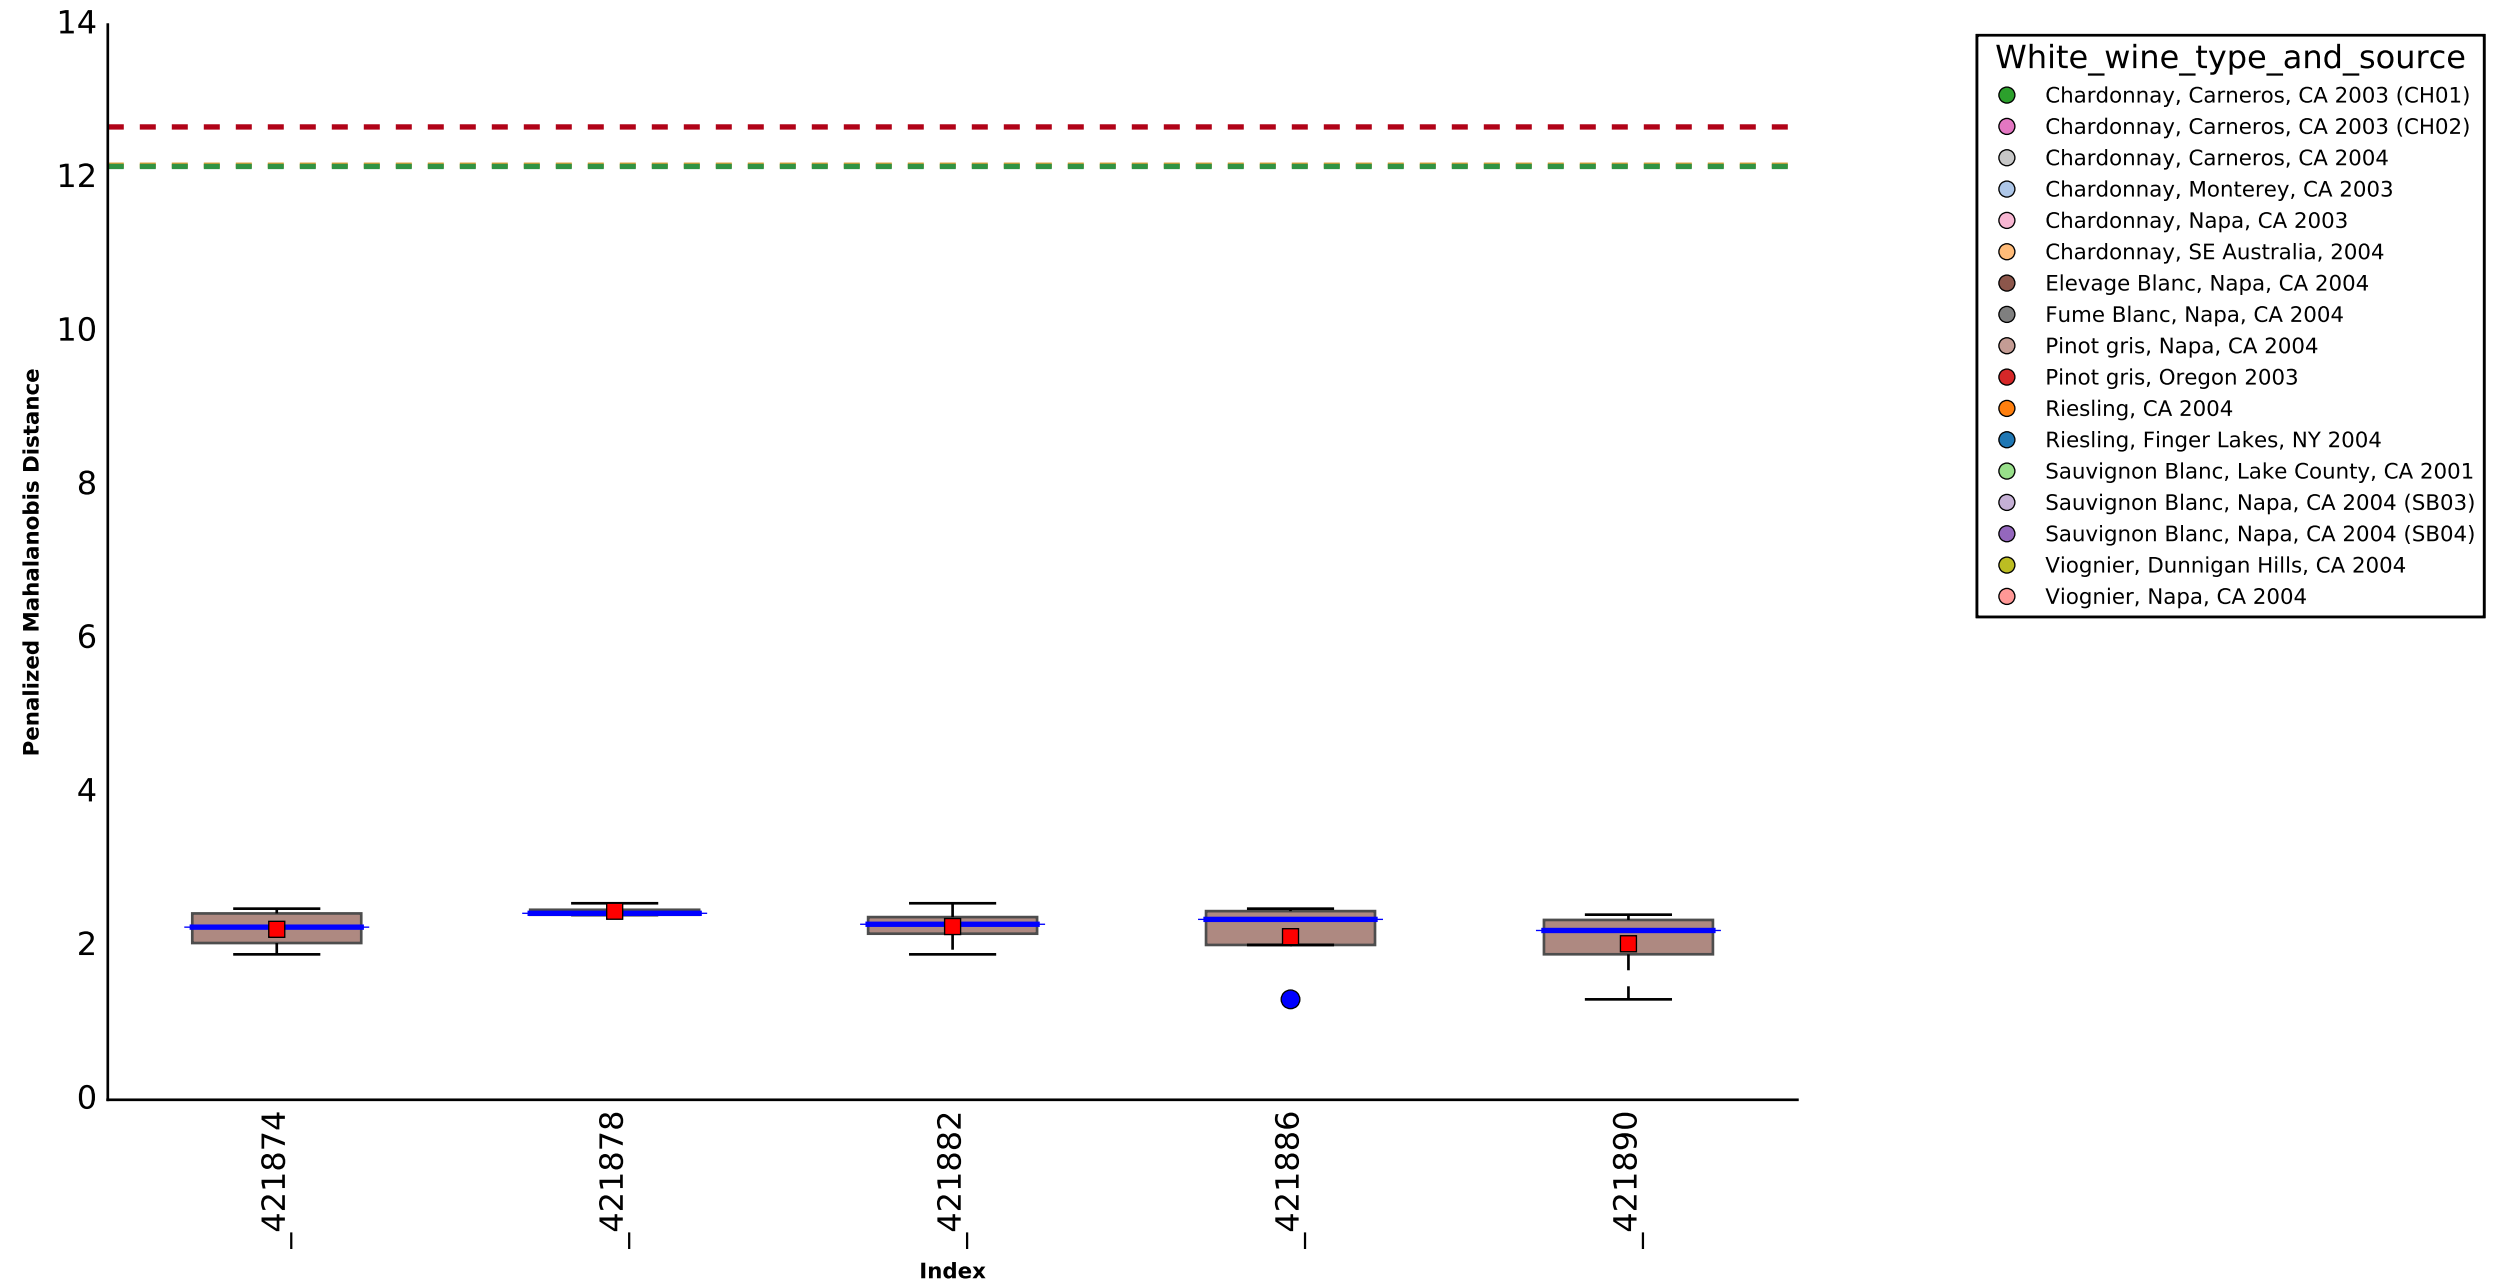

Scatterplot for Penalized Mahalanobis Distance for Chardonnay, SE Australia, 2004 to the mean

Scatterplot for Penalized Mahalanobis Distance for Chardonnay, SE Australia, 2004 pairwise

Box-plots for Penalized Mahalanobis Distance for Chardonnay, SE Australia, 2004 pairwise

Scatterplot for Penalized Mahalanobis Distance for Elevage Blanc, Napa, CA 2004 to the mean

Scatterplot for Penalized Mahalanobis Distance for Elevage Blanc, Napa, CA 2004 pairwise

Box-plots for Penalized Mahalanobis Distance for Elevage Blanc, Napa, CA 2004 pairwise