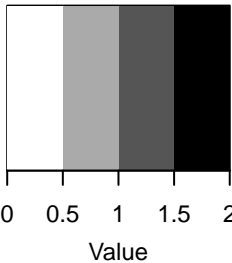

### Color Key

Percent = 4.67 %

out.001

out.002